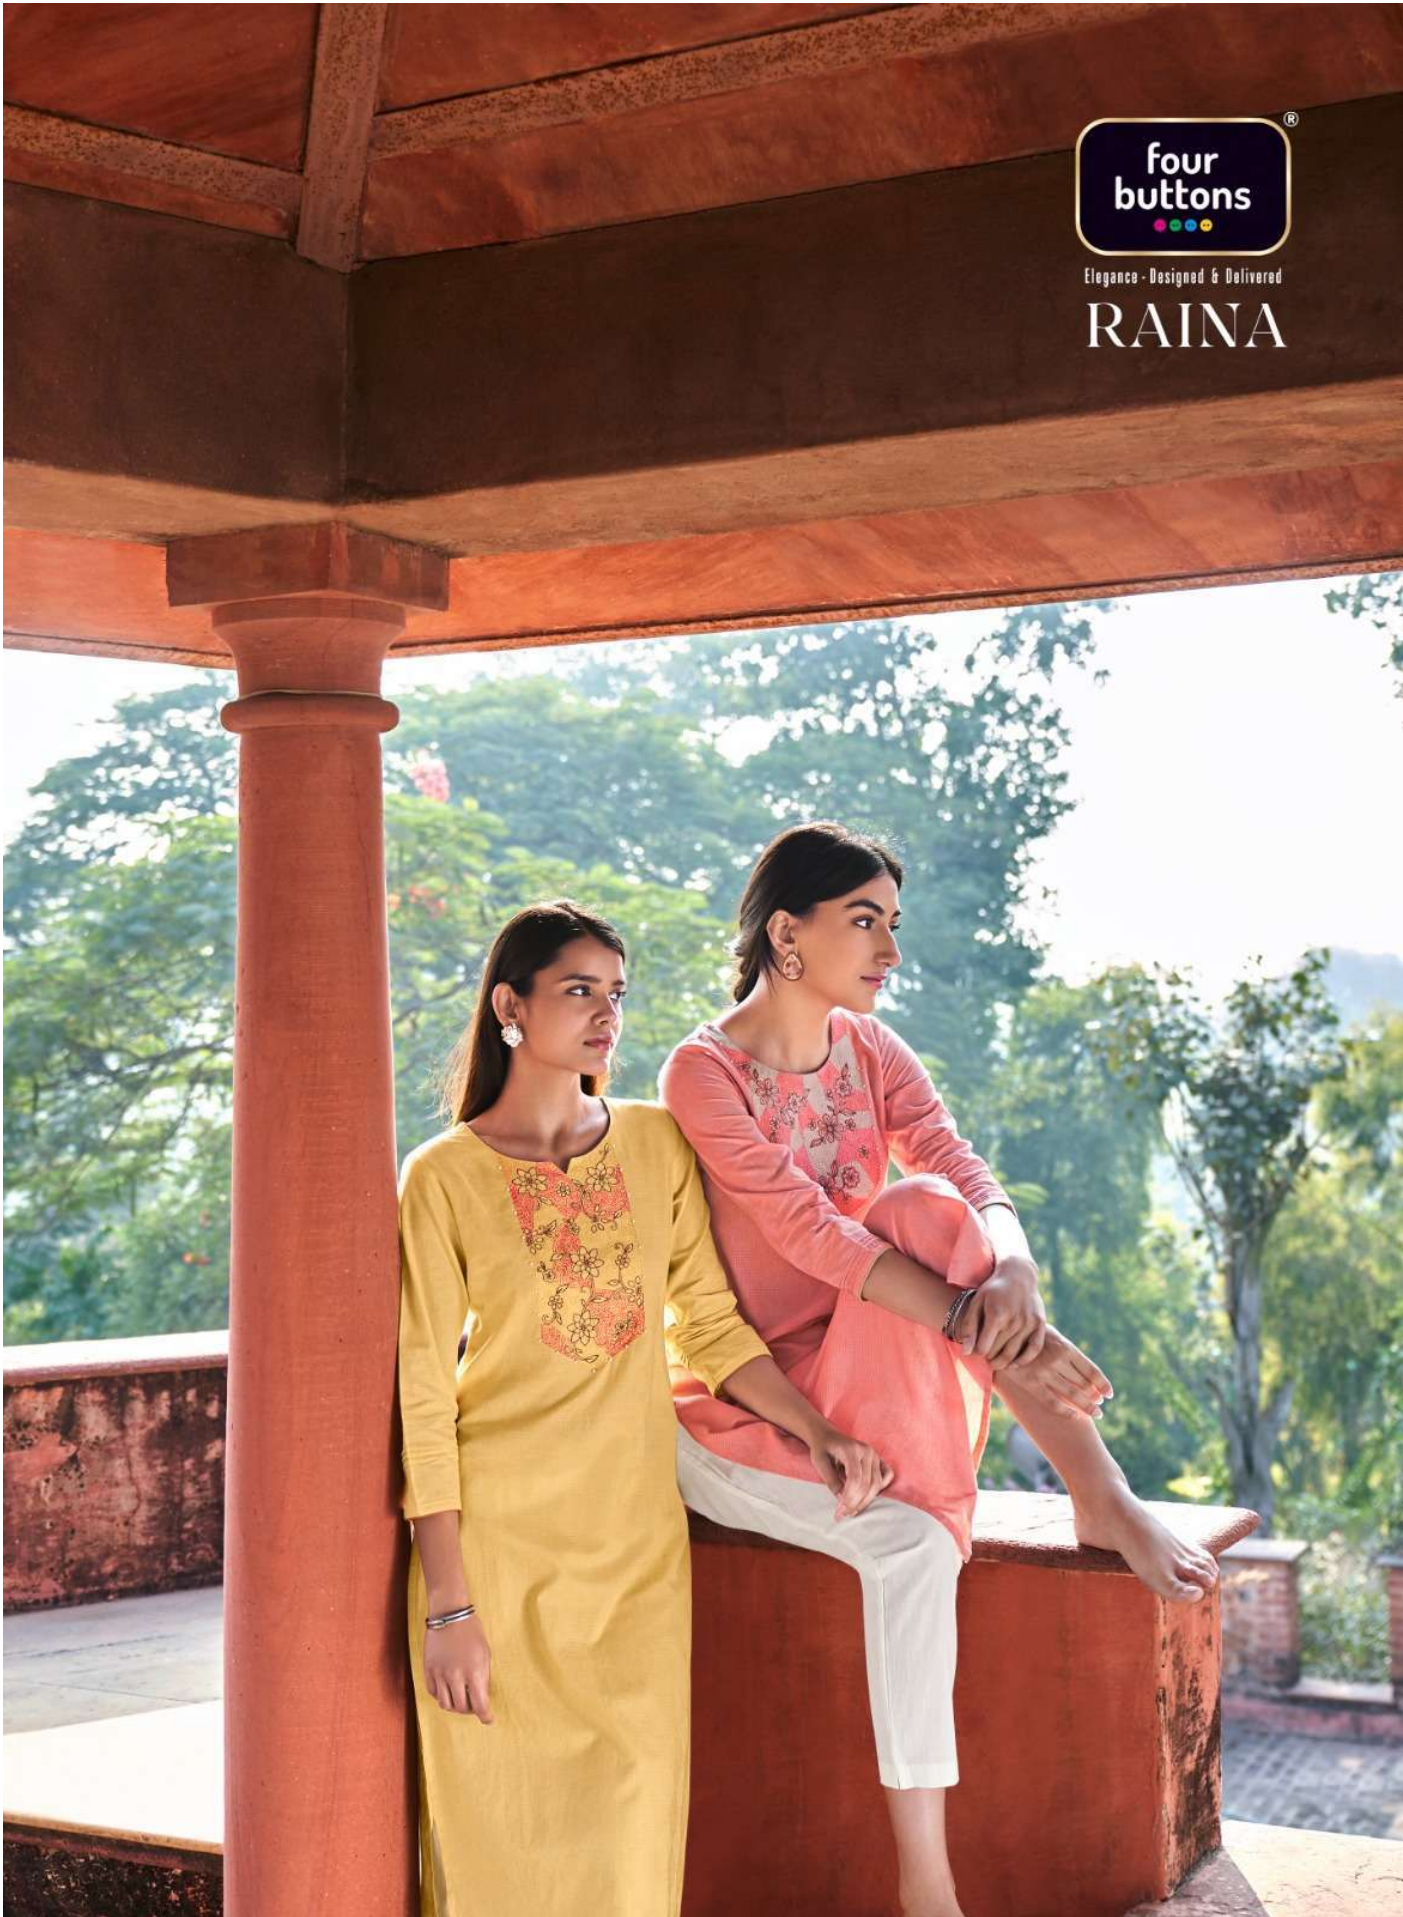

Elegance - Designed & Delivered

RAINA