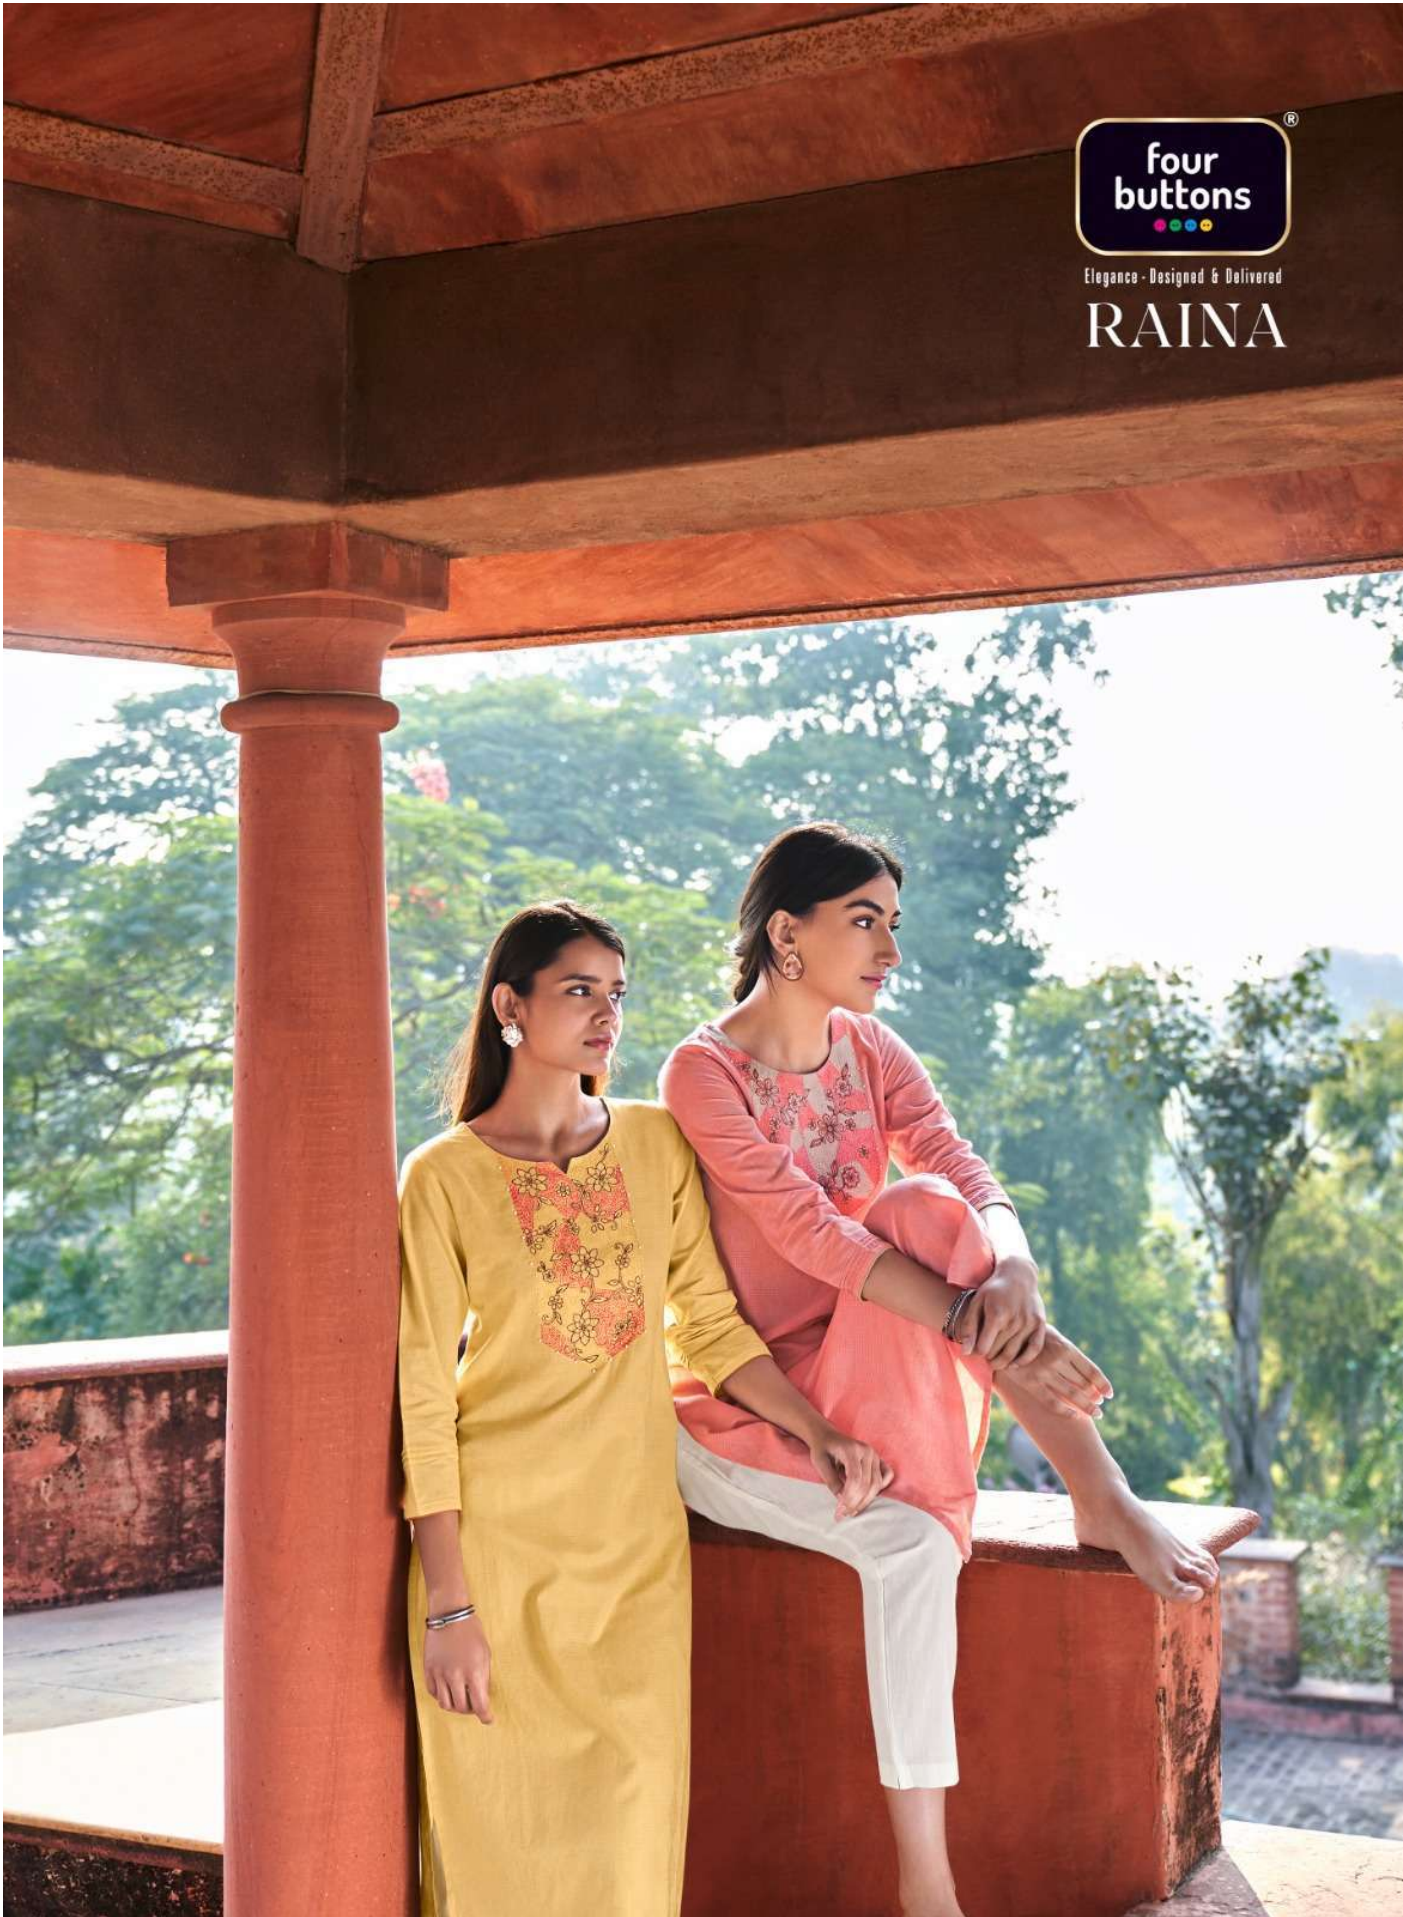

Elegance - Designed & Delivered

RAINA

four  
buttons  
Elegance - Designed & Delivered

four  
buttons<sup>®</sup>  
●●●●

Elegance - Designed & Delivered

**FB3105**

**four  
buttons**  
●●●●

Elegance - Designed & Delivered

### :TOP:

PURE COTTON STICH DOBBY WITH HEAVY  
INTRICATE EMBROIDERY DESIGNS  
LENGTH : 46 INCHES