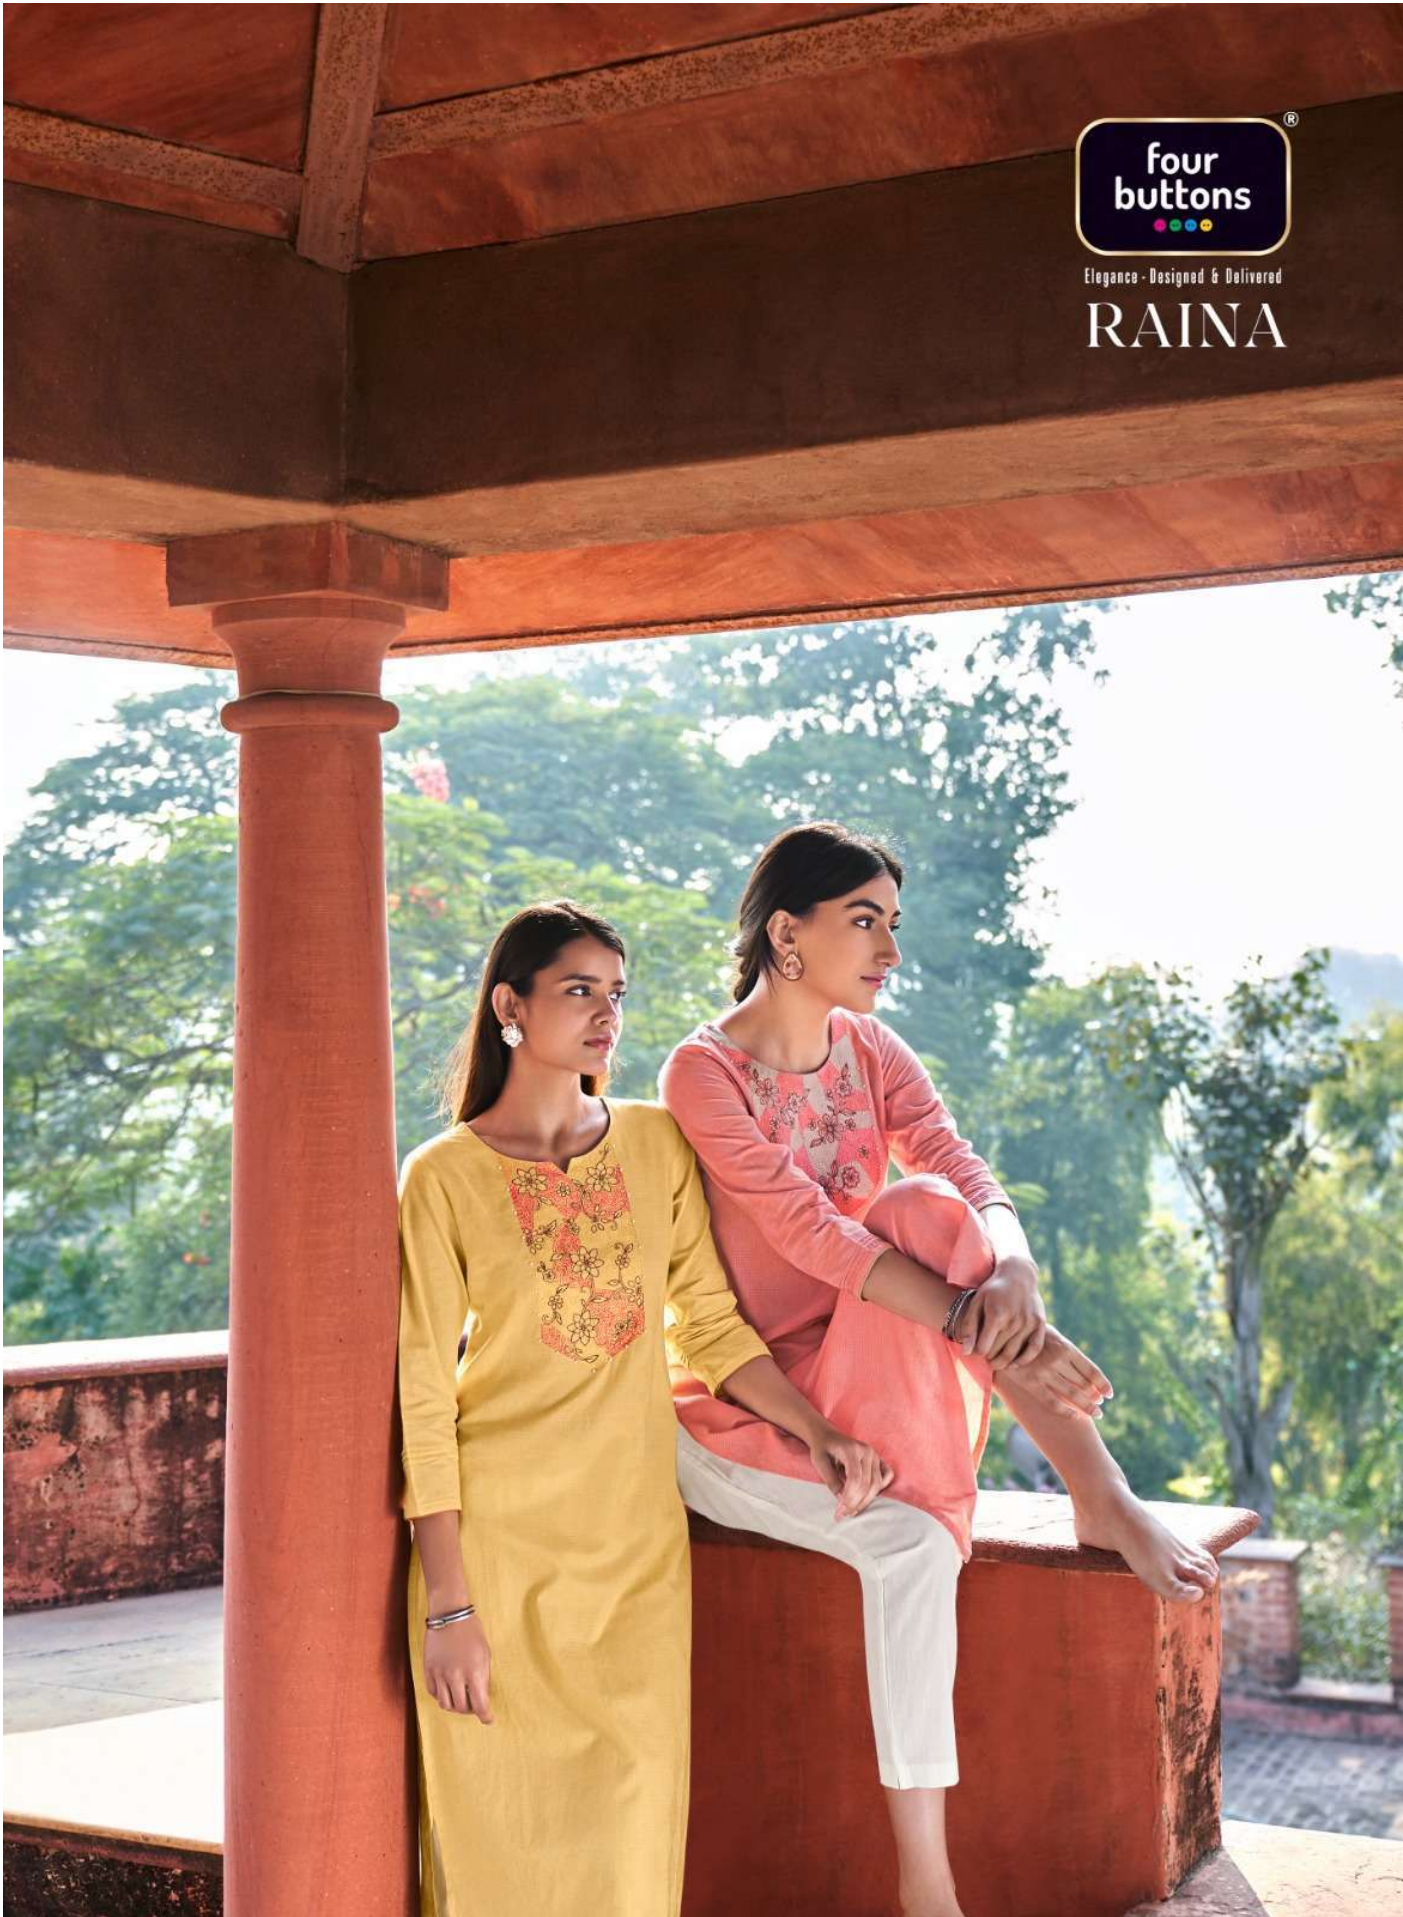

Elegance - Designed & Delivered

RAINA

four
buttons
Elegance - Designed & Delivered

four
buttons[®]
●●●●

Elegance - Designed & Delivered

FB3105

**four
buttons**
●●●●

Elegance - Designed & Delivered

FB3106

FB3101

FB3102

FB3103

FB3104

FB3105

FB3106

**four
buttons**
Elegance - Designed & Delivered

PRESENTING TO YOU OUR NEW CATLOGUE

RAINA

FROM FOUR BUTTONS

PRODUCT DETAIL

:TOP:

PURE COTTON STICH DOBBY WITH HEAVY
INTRICATE EMBROIDERY DESIGNS
LENGTH : 46 INCHES

:SIZES:

M L XL XXL 3XL