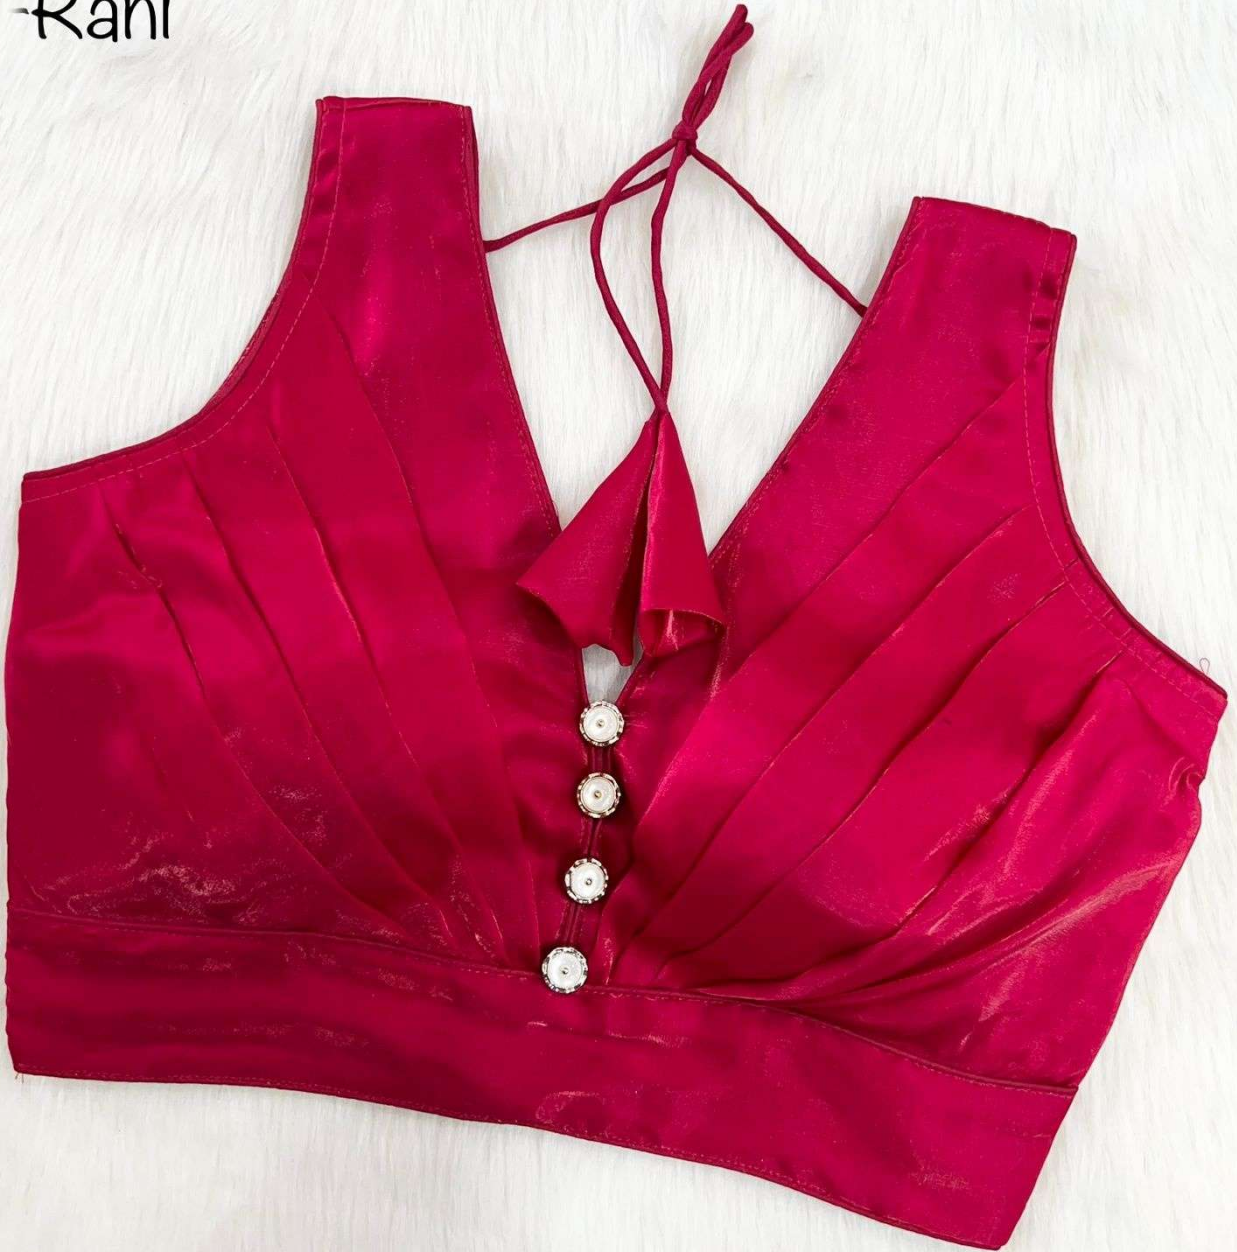

Black

Wine

Magenta

Maroon

Cream

-Green

Back

Rani