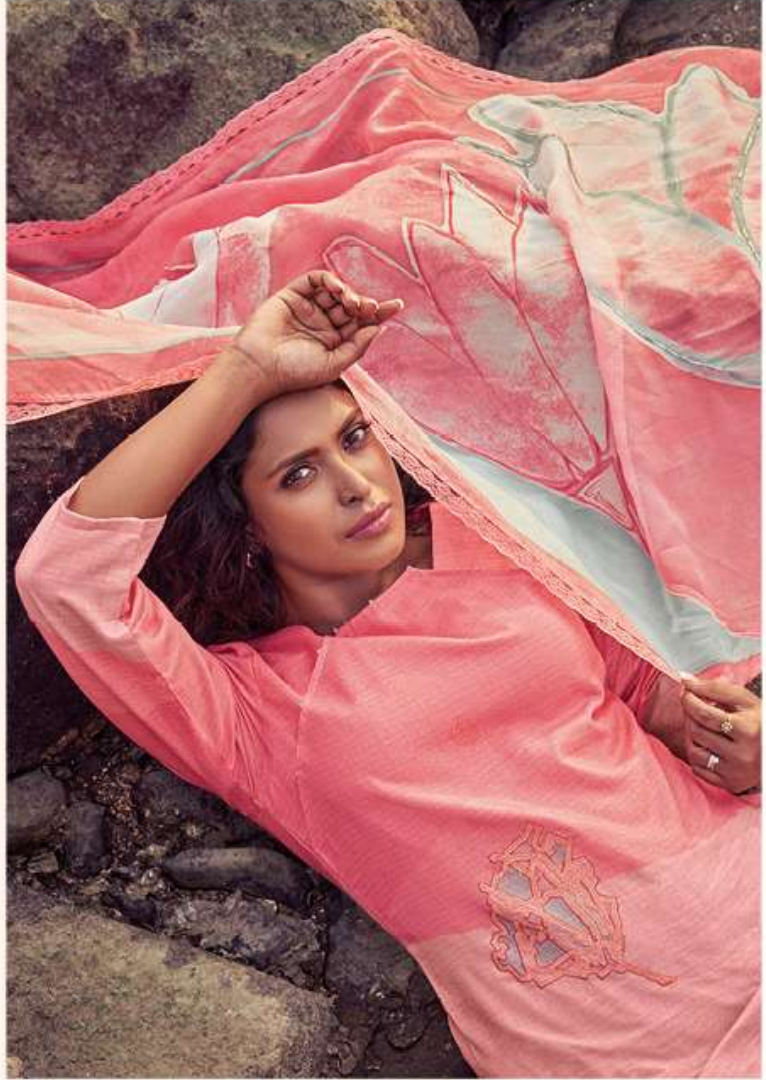

DESIGN	PRICE	DESCRIPTION
		~ TOP ~
1741-A	2095/-	LINEN COTTON DIGITAL PRINT WITH CUT WORK EMBROIDERY
		~ BOTTOM ~
1741-B	2095/-	HEAVY LAWN COTTON
		~ DUPATTA ~
1741-C	2095/-	ORGANZA DIGITAL PRINT WITH HANDWORK
1741-D	2095/-	