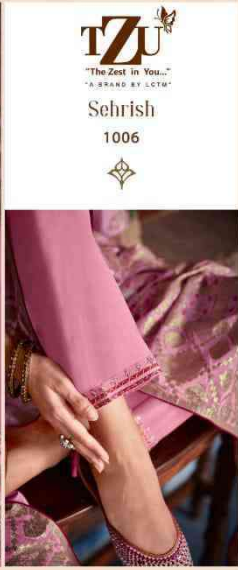

TZU
"The Zest in You..."
"A BRAND BY LCTM"

Sehrish

1003

TZU
"The Zest in You..."
"A BRAND BY LCTM"

Sehrish

1003

TZU
"The Zest in You..."
"A BRAND BY LCTM"
Sehrish
1006
◆

TZU
"The Zest in You..."
"A BRAND BY LETW"

Schriish
1002

TZU
"The Zest in You..."
"A BRAND BY LCTW"

Shrish
1003

Sehrish

TOP : ROMAN SILK | BOTTOM : JAM SATIN
DUPATTA : CHANDERI SILK MEENA ZARI JACQUARD

TZU
"The Zest in You..."
"A BRAND BY LOTUS"
Sehrish
1001