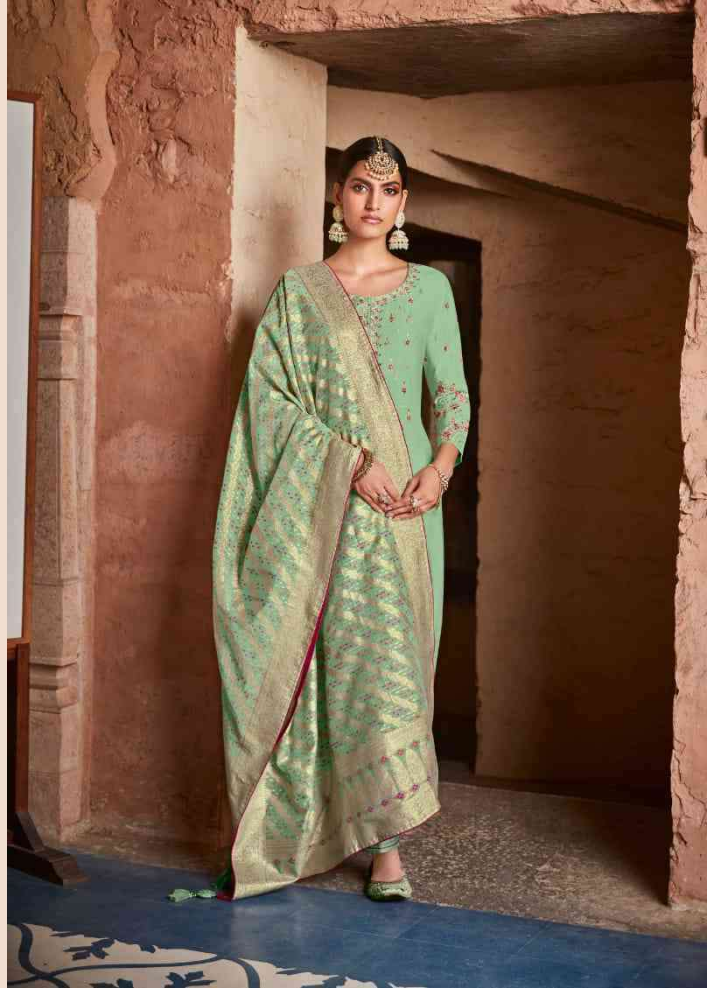

TZU
"The Zest in You..."
A BRAND BY LOTUS

Shrish
1005