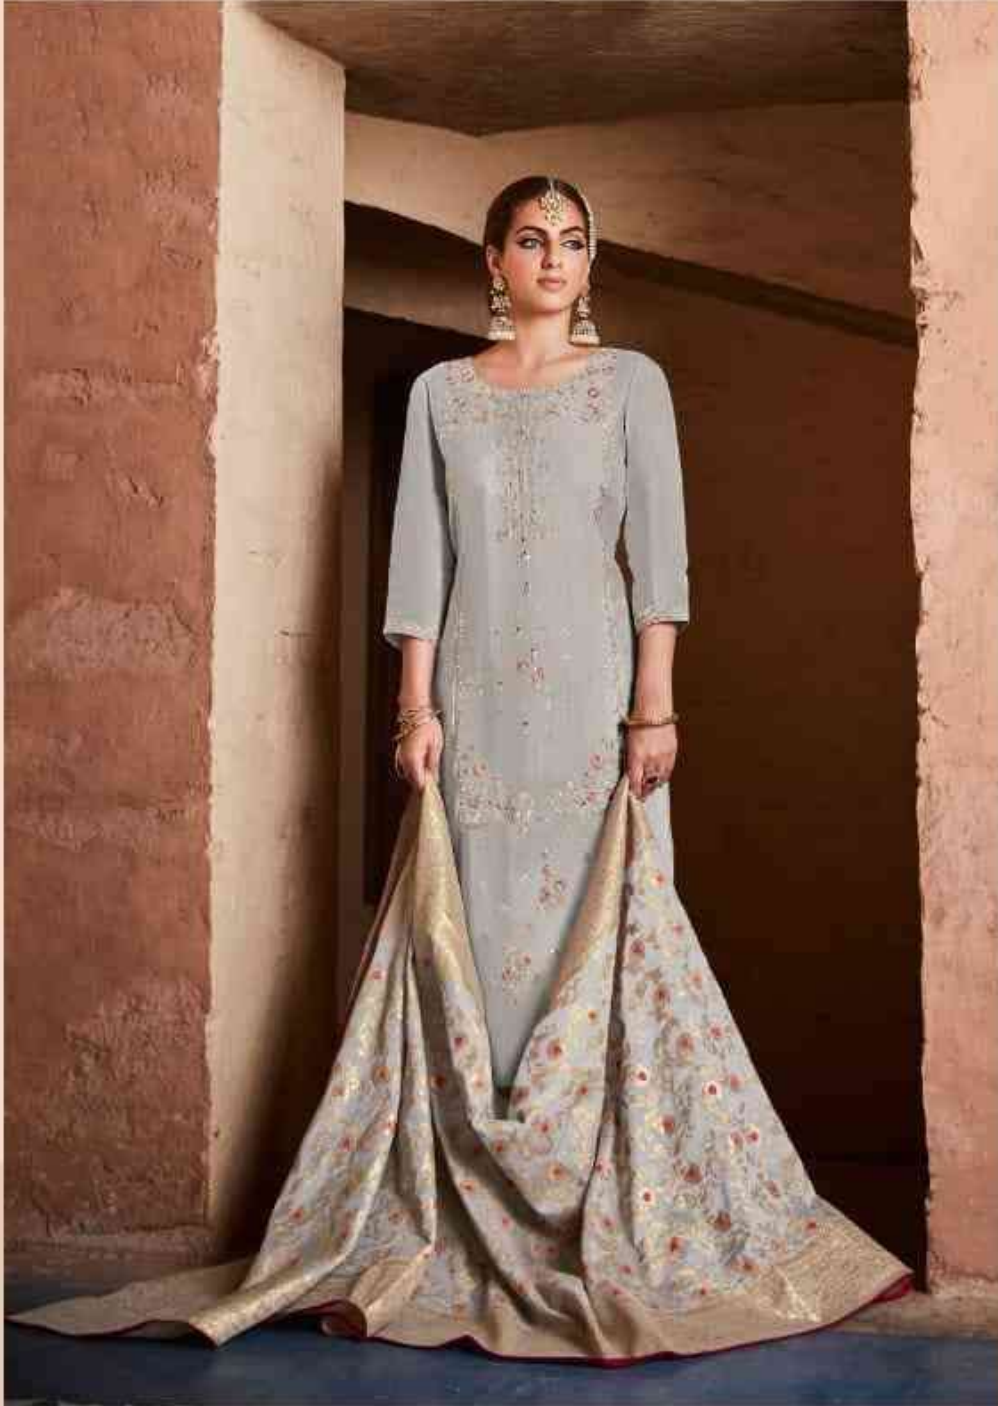

TZU
"The Zest in You..."
"A BRAND BY LCTM"

Sehrish

1003