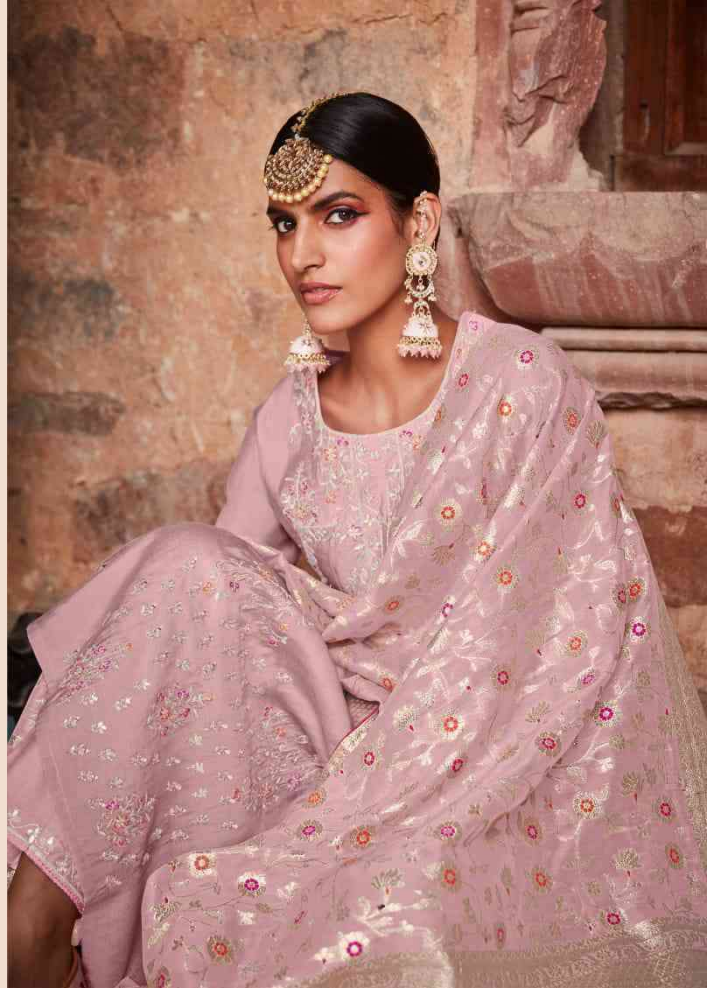

## Sehrish

TOP : ROMAN SILK | BOTTOM : JAM SATIN  
DUPATTA : CHANDERI SILK MEENA ZARI JACQUARD

**TZU**  
"The Zest in You..."  
"A BRAND BY LOTUS"  
Sehrish  
1001

**TZU**  
"The Zest in You..."  
A BRAND BY LOTUS