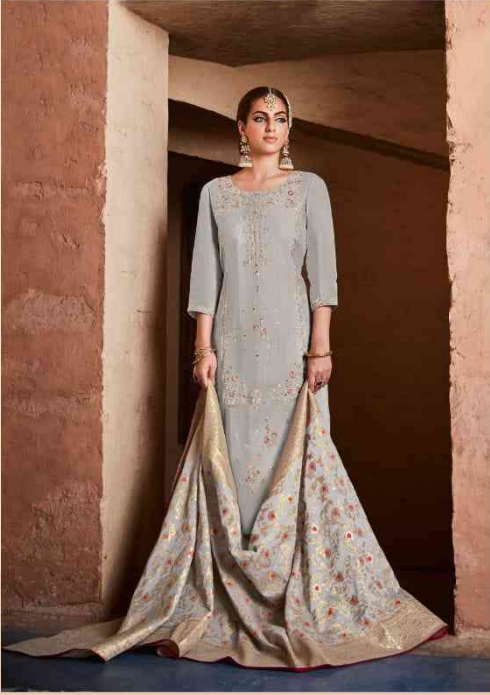

TZU
"The Zest in You..."
"A BRAND BY LCTW"

Shrish
1003