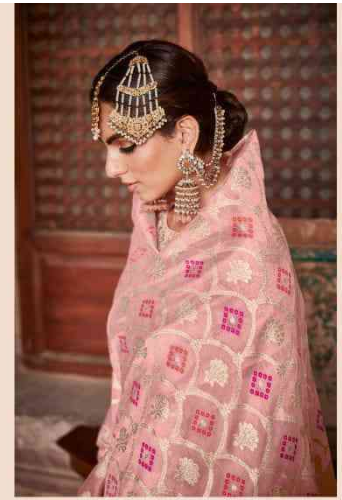

TZU
"The Zest in You..."
"A BRAND BY LETW"

Schriish
1002