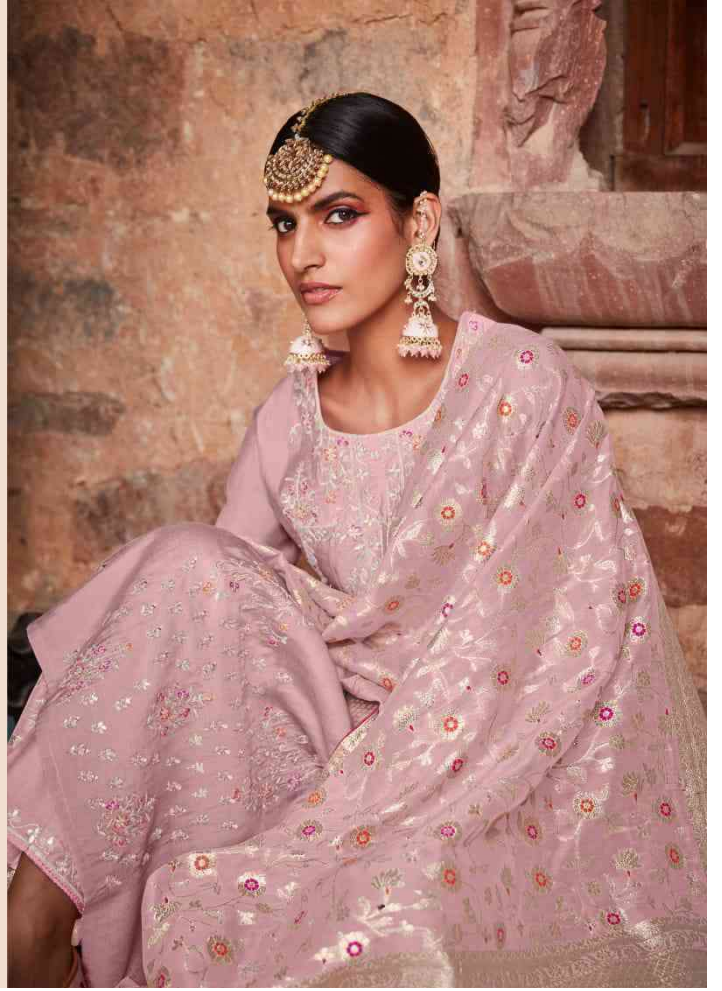

Schriish
1002

TZU
"The Zest in You..."
"A BRAND BY LCTW"

Shrish
1003

Sehrish

TOP : ROMAN SILK | BOTTOM : JAM SATIN
DUPATTA : CHANDERI SILK MEENA ZARI JACQUARD

TZU
"The Zest in You..."
"A BRAND BY LOTUS"
Sehrish
1001