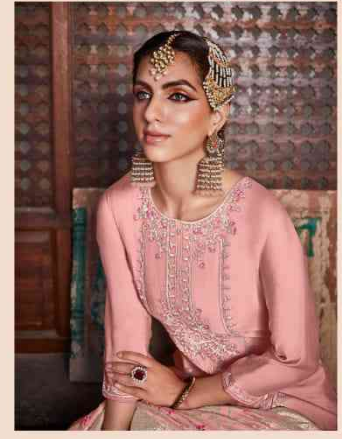

TZU
"The Zest in You..."
"A BRAND BY LETW"

Schriish
1002