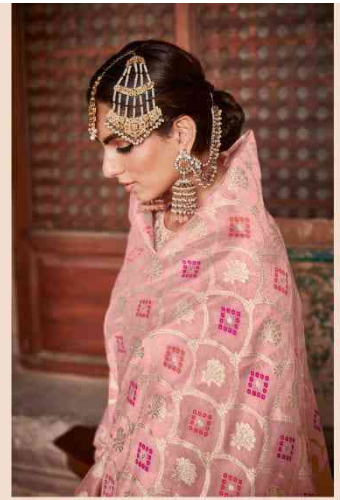

Schriish
1002

TZU
"The Zest in You..."
"A BRAND BY LCTW"

Shrish
1003

Sehrish

TOP : ROMAN SILK | BOTTOM : JAM SATIN
DUPATTA : CHANDERI SILK MEENA ZARI JACQUARD

TZU
"The Zest in You..."
"A BRAND BY LOTUS"
Sehrish
1001