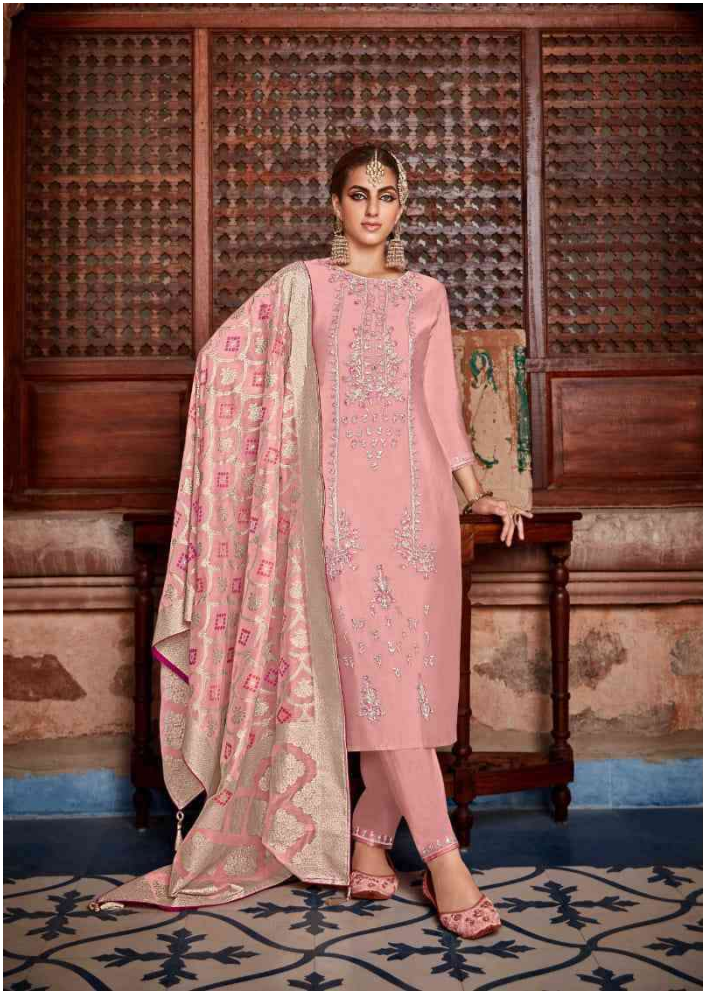

TZU
"The Zest in You..."
"A BRAND BY LETW"

Schriish
1002