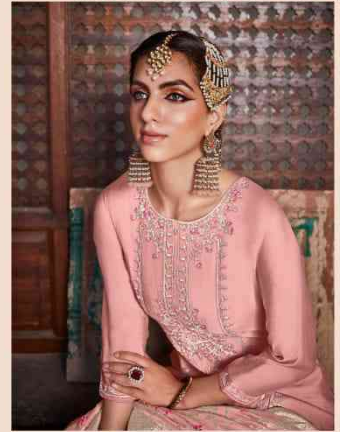

TZU
"The Zest in You..."
"A BRAND BY LCTM"

Sehrish

1003

TZU
"The Zest in You..."
"A BRAND BY LCTM"

Sehrish

1003

TZU
"The Zest in You..."
"A BRAND BY LCTM"
Sehrish
1006
◆

TZU
"The Zest in You..."
"A BRAND BY LETW"

Schriish
1002

TZU
"The Zest in You..."
"A BRAND BY LCTW"

Shrish
1003

Sehrish

TOP : ROMAN SILK | BOTTOM : JAM SATIN
DUPATTA : CHANDERI SILK MEENA ZARI JACQUARD

TZU
"The Zest in You..."
"A BRAND BY LOTUS"
Sehrish
1001