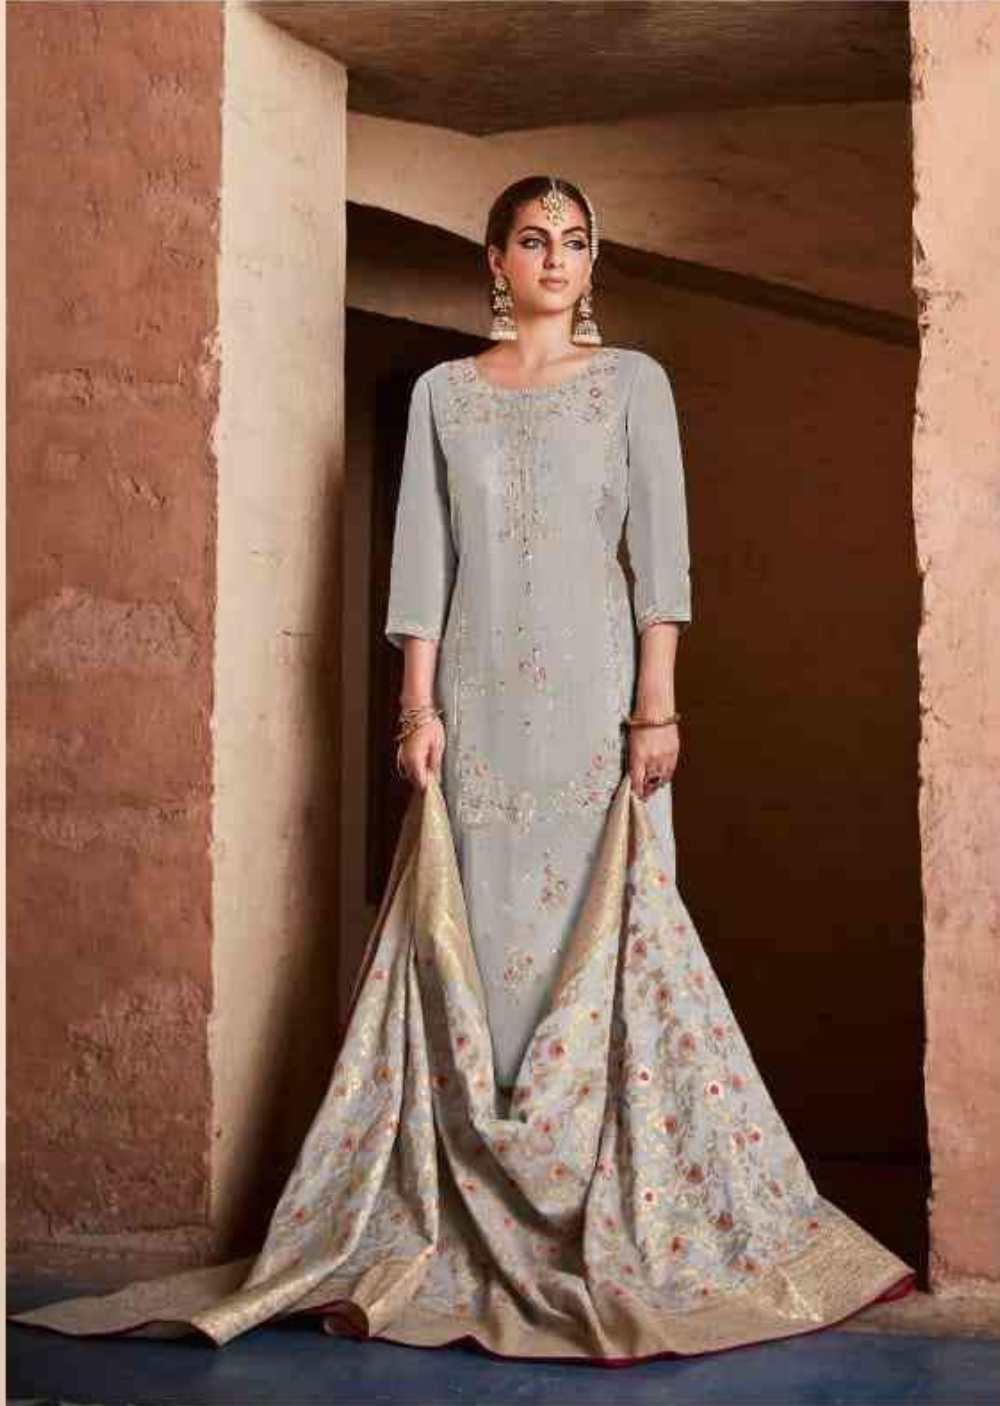

TZU
"The Zest in You..."
"A BRAND BY LCTM"

Sehrish

1003