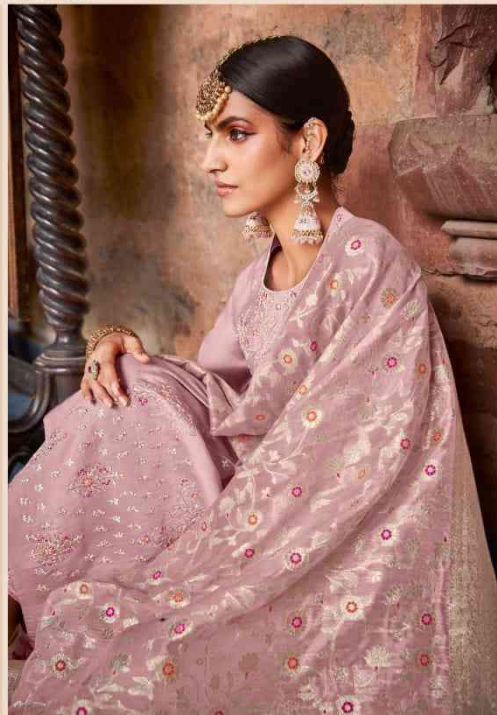

TZU
"The Zest in You..."
"A BRAND BY LOTW"