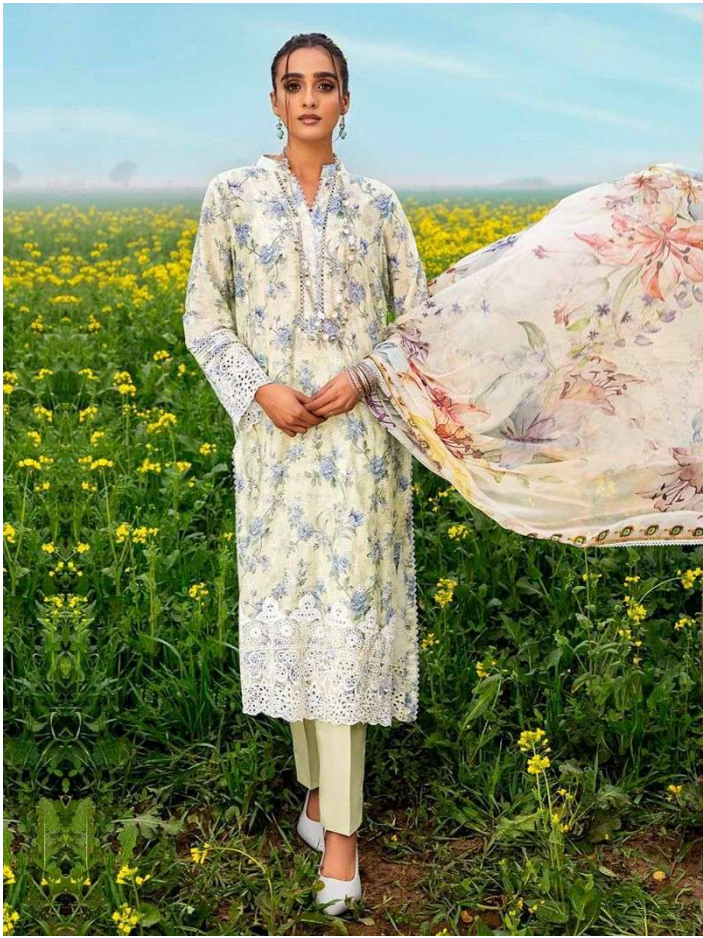

Serina®
Pakistani Suits
A BRAND BY MEGHA EXPORT

55002