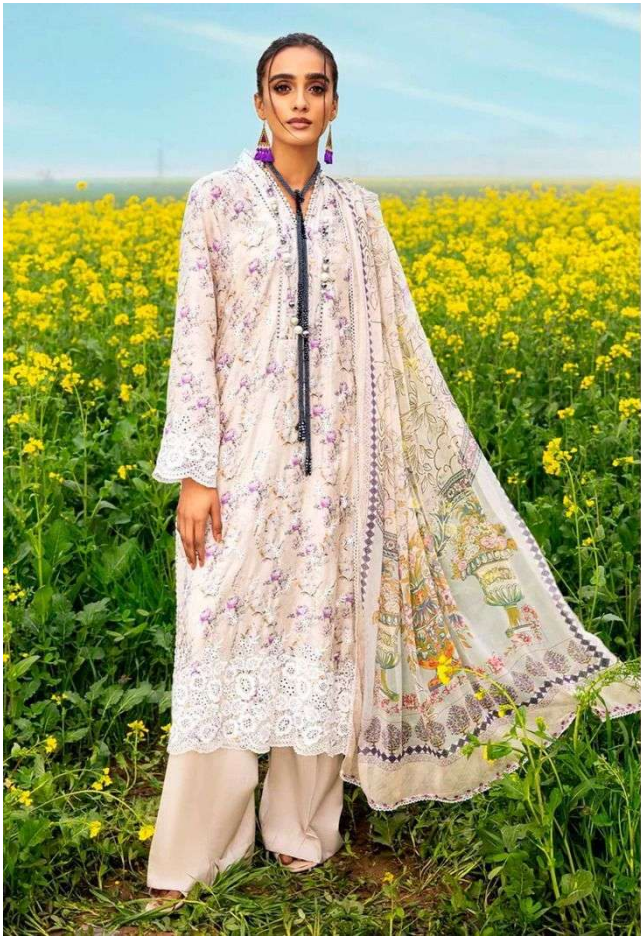

Serina
Pakistani Suits
A BRAND BY MEGHA EXPORT

55004