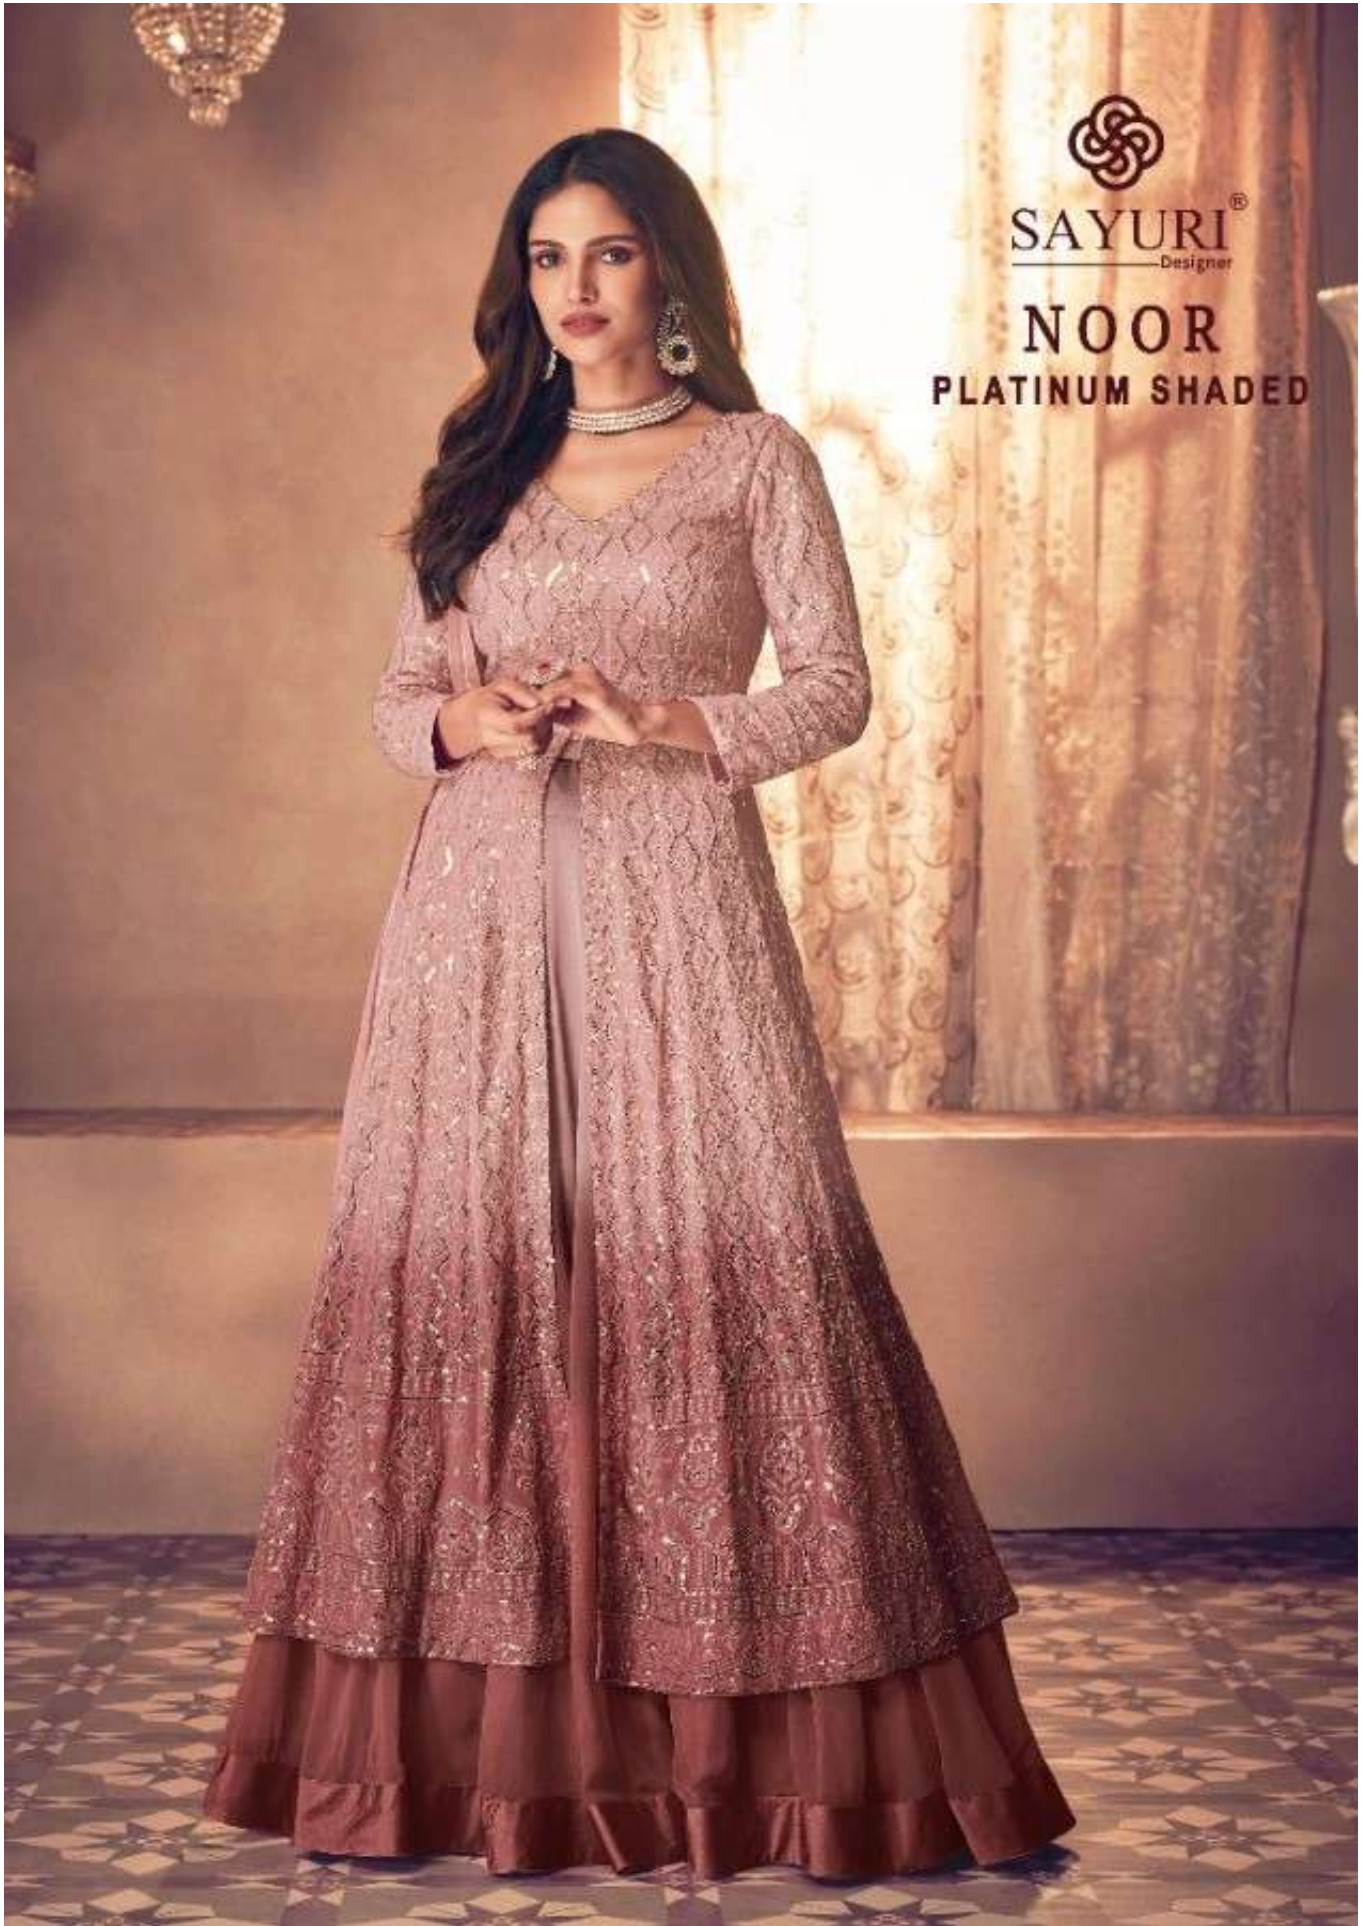

SAYURI[®]
Designer

NOOR
PLATINUM SHADED

SAYURI[®]
Designer

NOOR
PLATINUM SHADED

SAYURI
Designer
NOOR
PLATINUM SHADED

123-M

SAYURI
Designer

123-K