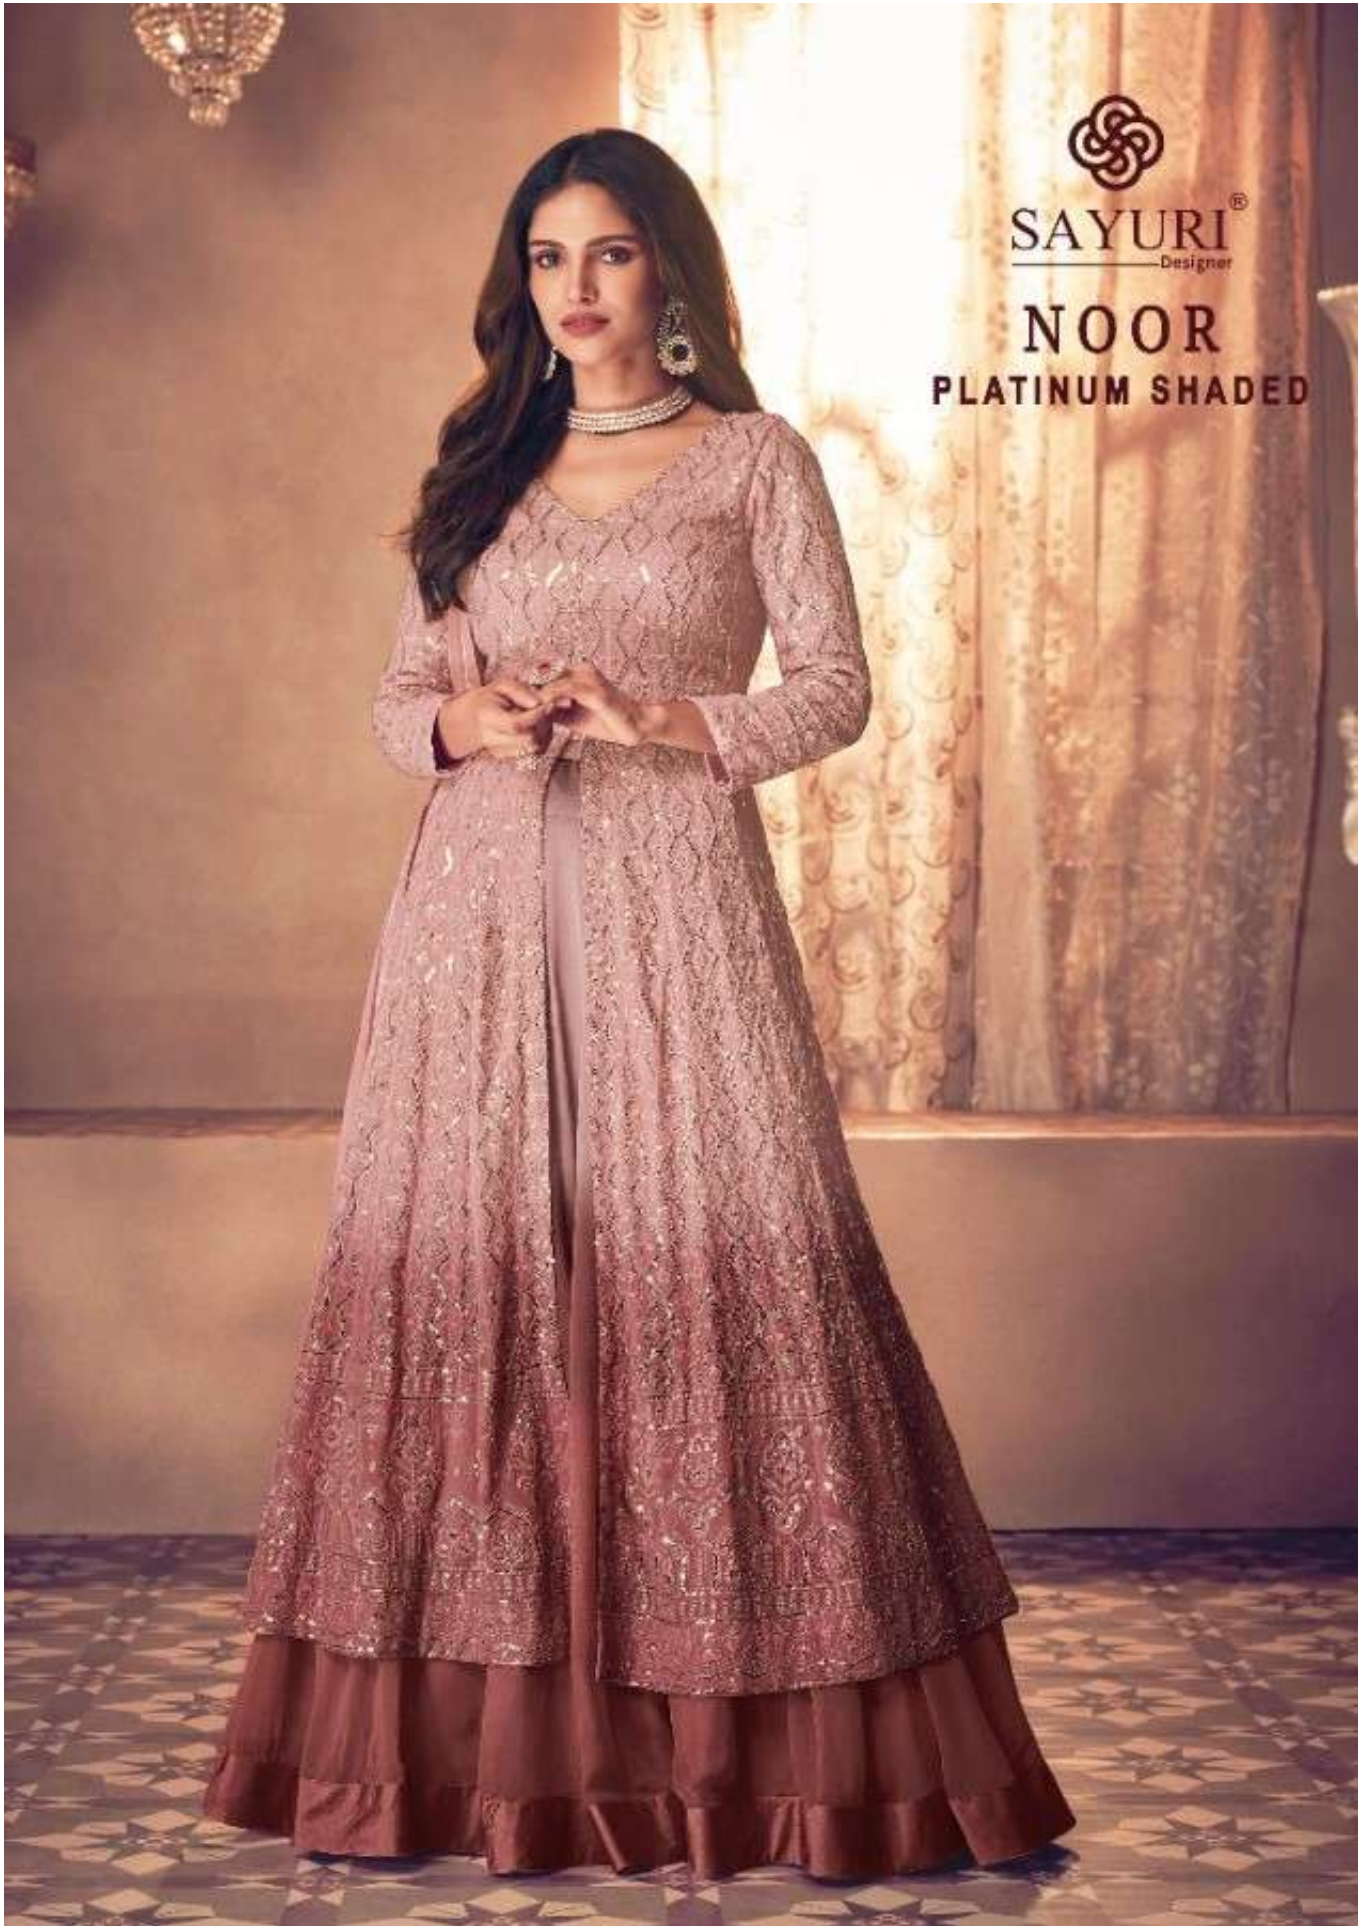

SAYURI<sup>®</sup>  
Designer

NOOR  
PLATINUM SHADED

SAYURI<sup>®</sup>  
Designer

NOOR  
PLATINUM SHADED

  
**SAYURI**  
Designer  
**NOOR**  
PLATINUM SHADED

123-M

SAYURI  
Designer

123-K