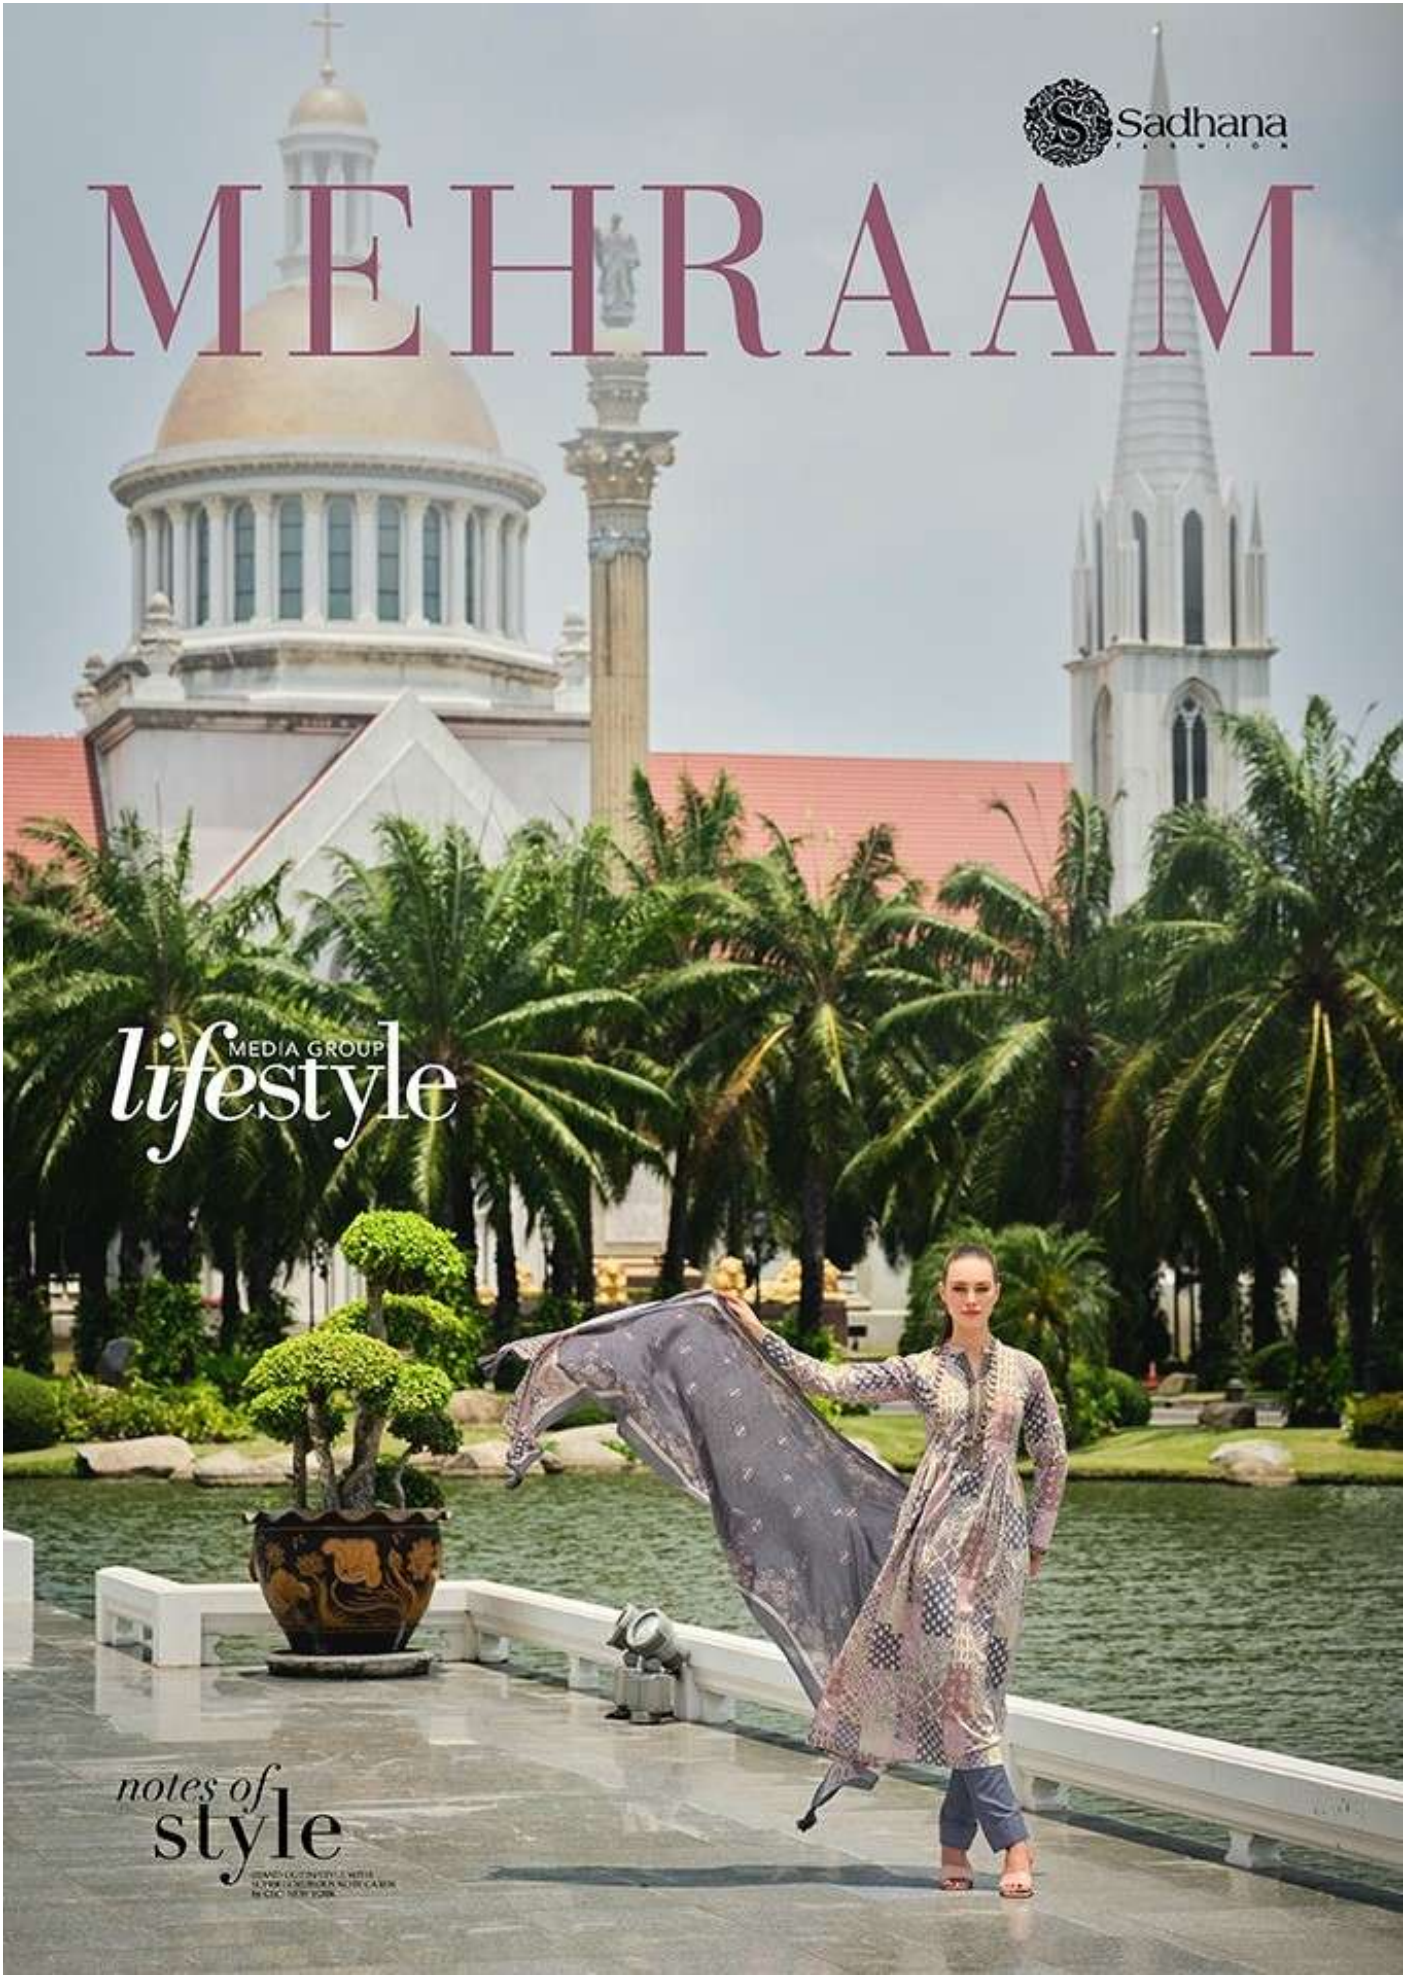

Sadhana

MEHRAAM

MEDIA GROUP
lifestyle

*notes of
style*