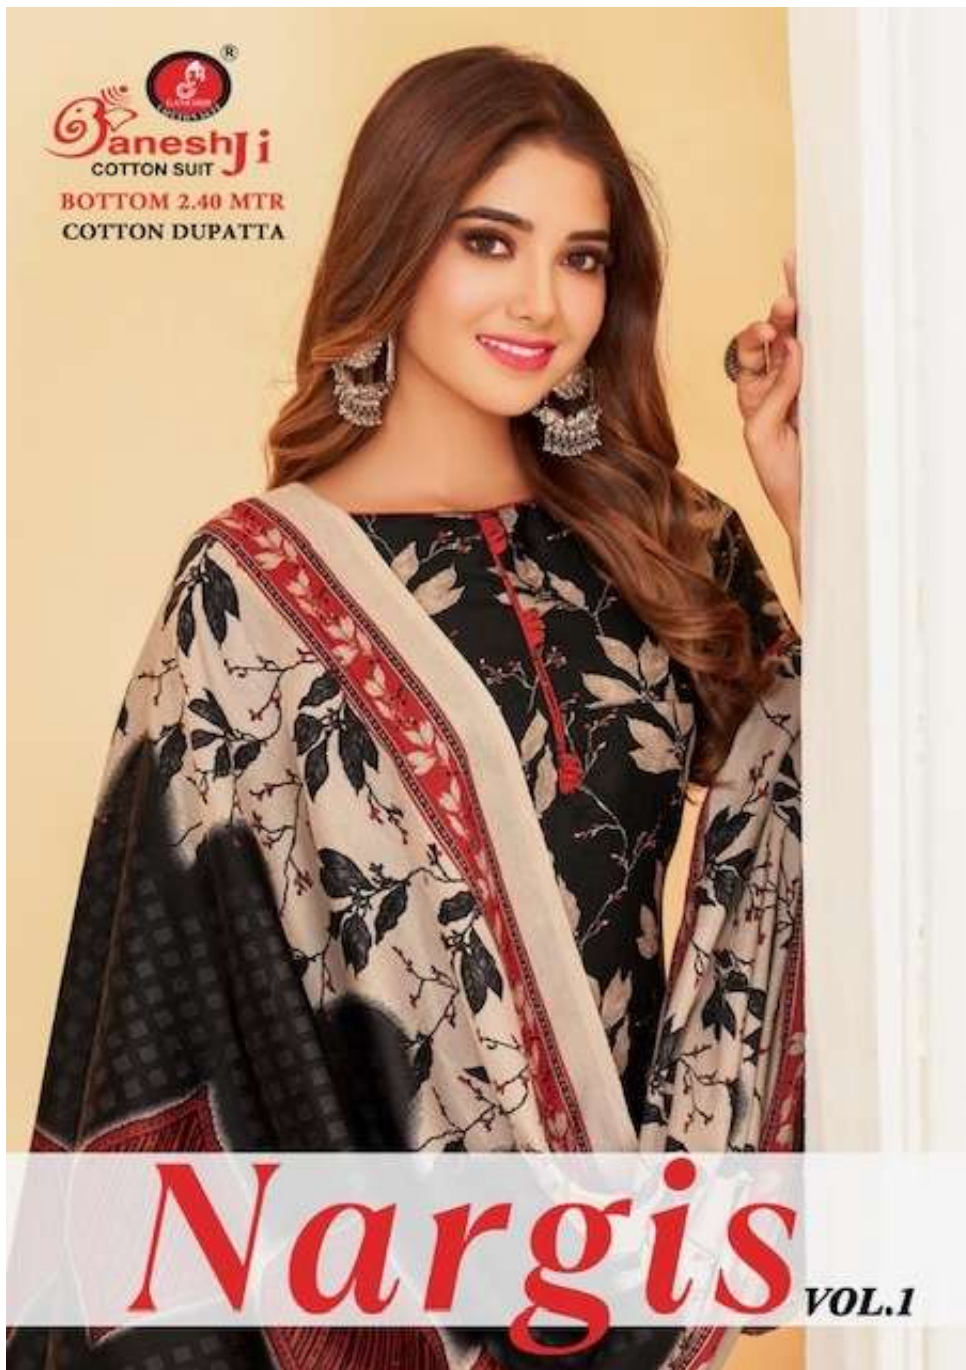

Baneshji
COTTON SUIT

BOTTOM 2.40 MTR
COTTON DUPATTA

Nargis VOL.1

Baneshji
COTTON SUIT

BOTTOM 2.40 MTR
COTTON DUPATTA

Nargis VOL.1

1001

1002