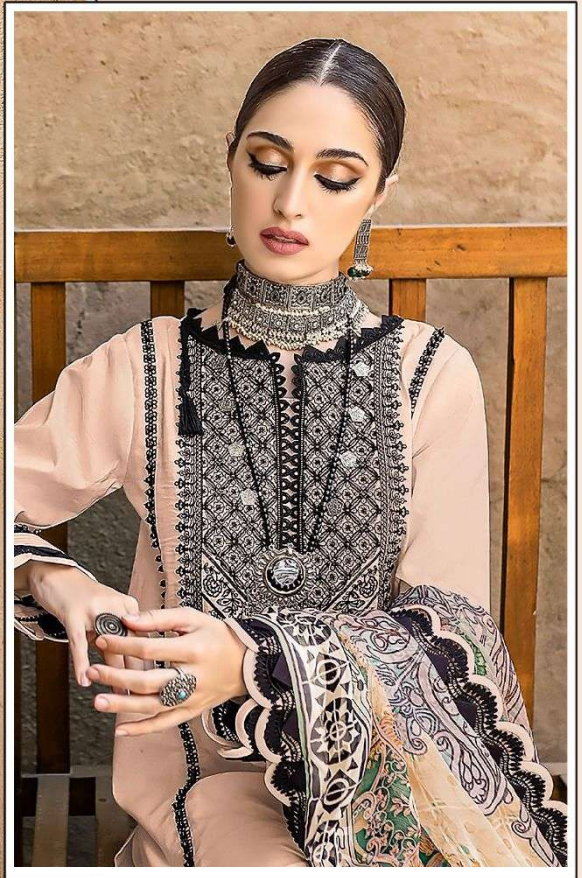

Shree[®]
FABS

TOP:- HEAVY CAMBRIC
DUPATTA:- SILVER CHIFFON
BOTTOM / INNER:- HEAVY PC

S-791-D

TOP:- HEAVY CAMBRIC
DUPATTA:- SILVER CHIFFON
BOTTOM / INNER:- HEAVY PC

S-791-D

Shree[®]
FABS

TOP:- HEAVY CAMBRIC
DUPATTA:- SILVER CHIFFON
BOTTOM / INNER:- HEAVY PC

S-791-C

Shree[®]
FABS

TOP:- HEAVY CAMBRIC
DUPATTA:- SILVER CHIFFON
BOTTOM / INNER:- HEAVY PC

S-791-E

Shree[®]
FABS

TOP:- HEAVY CAMBRIC
DUPATTA:- SILVER CHIFFON
BOTTOM / INNER:- HEAVY PC

S-791-B

TOP:- HEAVY CAMBRIC
DUPATTA:- SILVER CHIFFON
BOTTOM / INNER:- HEAVY PC