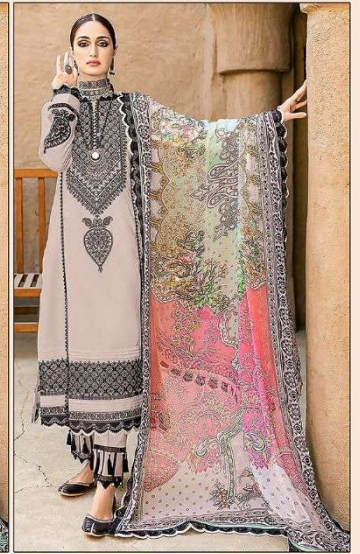

TOP:- HEAVY CAMBRIC
DUPATTA:- SILVER CHIFFON
BOTTOM / INNER:- HEAVY PC

S-791-E