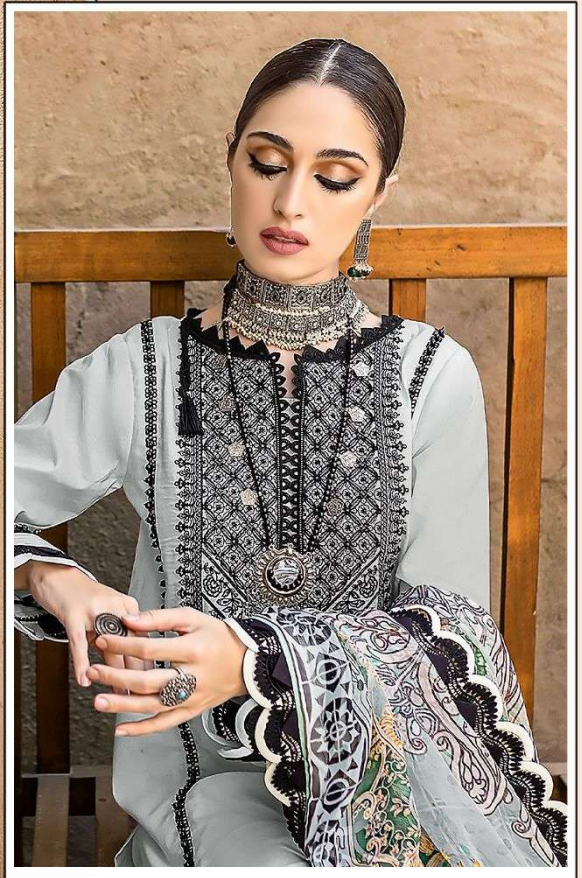

Shree[®]
FABS

TOP:- HEAVY CAMBRIC
DUPATTA:- SILVER CHIFFON
BOTTOM / INNER:- HEAVY PC

S-791-D

TOP:- HEAVY CAMBRIC
DUPATTA:- SILVER CHIFFON
BOTTOM / INNER:- HEAVY PC

S-791-D

TOP:- HEAVY CAMBRIC
DUPATTA:- SILVER CHIFFON
BOTTOM / INNER:- HEAVY PC

S-791-C

Shree[®]
FABS

TOP:- HEAVY CAMBRIC
DUPATTA:- SILVER CHIFFON
BOTTOM / INNER:- HEAVY PC

S-791-E

Shree[®]
FABS

TOP:- HEAVY CAMBRIC
DUPATTA:- SILVER CHIFFON
BOTTOM / INNER:- HEAVY PC

S-791-B

TOP:- HEAVY CAMBRIC
DUPATTA:- SILVER CHIFFON
BOTTOM / INNER:- HEAVY PC