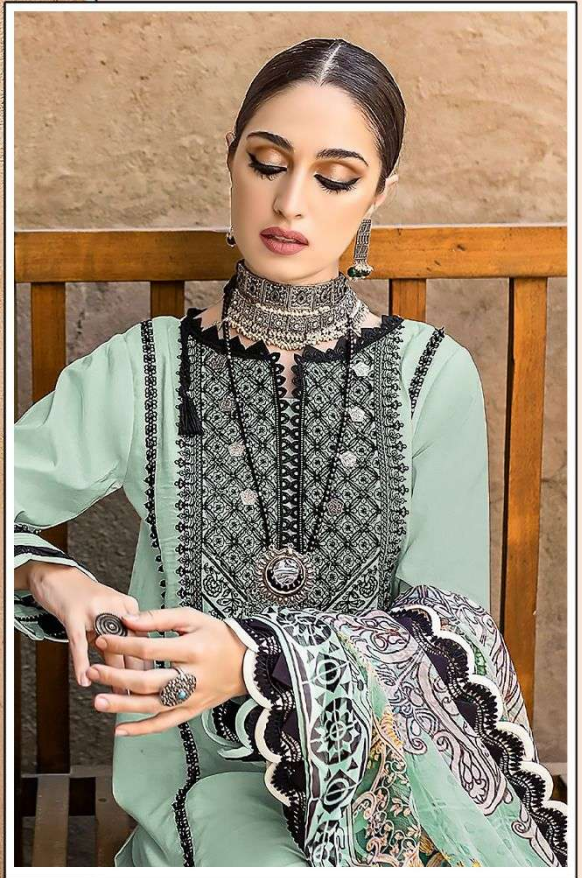

Shree[®]
FABS

TOP:- HEAVY CAMBRIC
DUPATTA:- SILVER CHIFFON
BOTTOM / INNER:- HEAVY PC

S-791-D

TOP:- HEAVY CAMBRIC
DUPATTA:- SILVER CHIFFON
BOTTOM / INNER:- HEAVY PC

S-791-D

Shree[®]
FABS

TOP:- HEAVY CAMBRIC
DUPATTA:- SILVER CHIFFON
BOTTOM / INNER:- HEAVY PC

S-791-C

Shree[®]
FABS

TOP:- HEAVY CAMBRIC
DUPATTA:- SILVER CHIFFON
BOTTOM / INNER:- HEAVY PC

S-791-E

Shree[®]
FABS

TOP:- HEAVY CAMBRIC
DUPATTA:- SILVER CHIFFON
BOTTOM / INNER:- HEAVY PC

S-791-B

TOP:- HEAVY CAMBRIC
DUPATTA:- SILVER CHIFFON
BOTTOM / INNER:- HEAVY PC