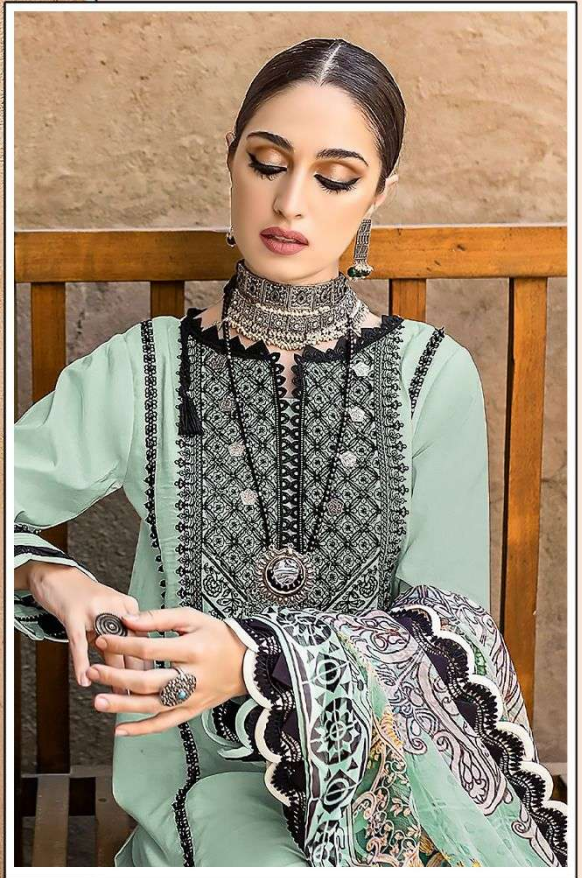

Shree[®]
FABS

TOP:- HEAVY CAMBRIC
DUPATTA:- SILVER CHIFFON
BOTTOM / INNER:- HEAVY PC

S-791-D

TOP:- HEAVY CAMBRIC
DUPATTA:- SILVER CHIFFON
BOTTOM / INNER:- HEAVY PC

S-791-D

TOP:- HEAVY CAMBRIC
DUPATTA:- SILVER CHIFFON
BOTTOM / INNER:- HEAVY PC

S-791-C

Shree[®]
FABS

TOP:- HEAVY CAMBRIC
DUPATTA:- SILVER CHIFFON
BOTTOM / INNER:- HEAVY PC

S-791-E

Shree[®]
FABS

TOP:- HEAVY CAMBRIC
DUPATTA:- SILVER CHIFFON
BOTTOM / INNER:- HEAVY PC

S-791-B

TOP:- HEAVY CAMBRIC
DUPATTA:- SILVER CHIFFON
BOTTOM / INNER:- HEAVY PC