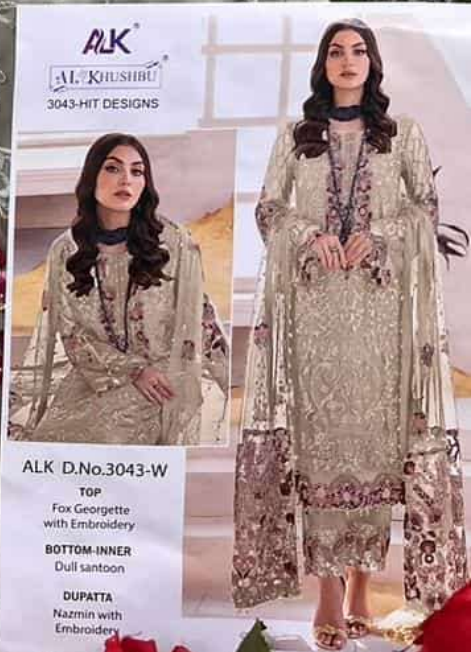

ALK
AL KHUSHBU
3043-HIT DESIGNS

ALK D.No.3043-W
TOP
Fox Georgette
with Embroidery
BOTTOM-INNER
Dull santoon
DUPATTA
Nazmin with
Embroidery