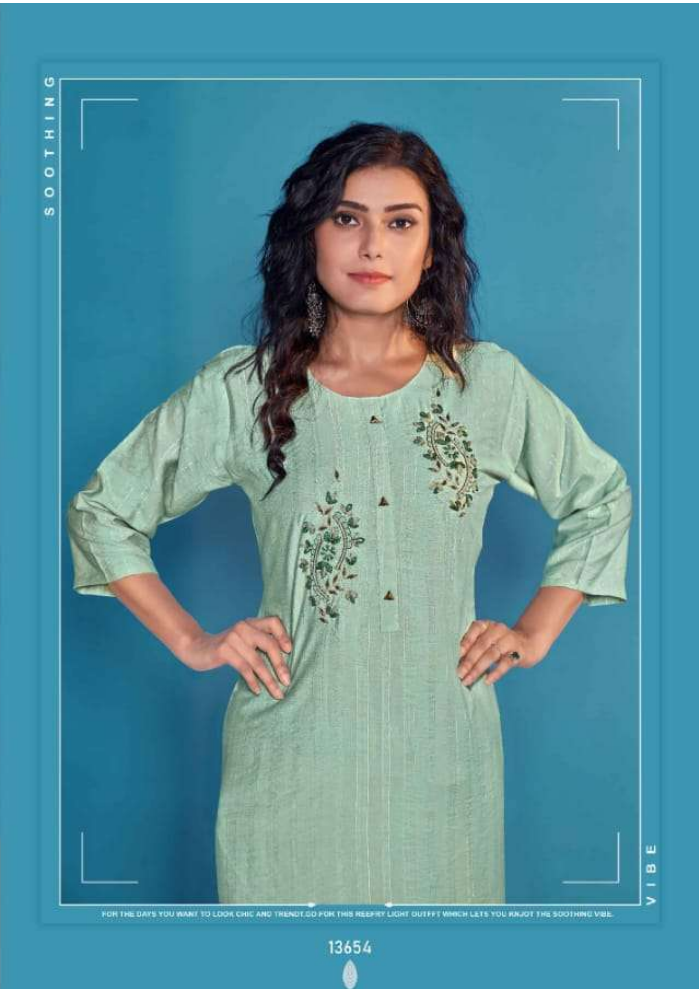

*Kalaroop*<sup>®</sup>

RYDER

*Kalaroop*<sup>®</sup>

RYDER

FLORAL

HUES

13652  
FOR THE LOVE OF MUTED FLORAL  
HUES AND SUMMER SUNSHINE  
GO FOR THIS BEAUTIFUL OUTFIT.

TAKE NOTICE OF NEW FASHION  
STYLES AND CHOOSE TRENDING  
PIECES LIKE THESE WITH  
COLOURFUL PRINTED DUPATTAS.