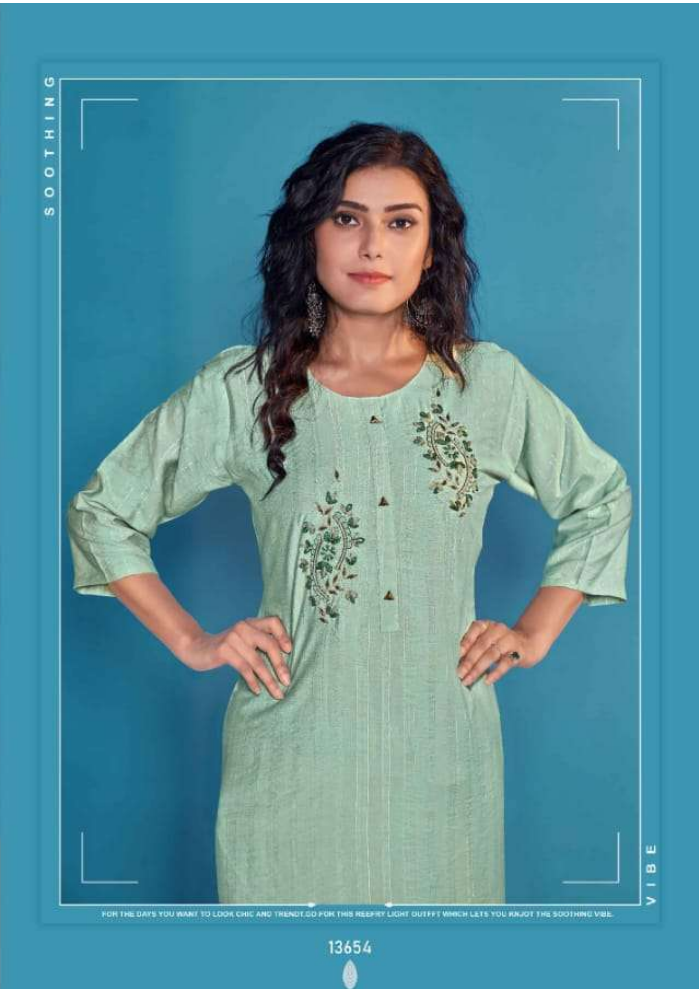

Kalaroop[®]

RYDER

Kalaroop[®]

RYDER

FLORAL

HUES

13652
FOR THE LOVE OF MUTED FLORAL
HUES AND SUMMER SUNSHINE
GO FOR THIS BEAUTIFUL OUTFIT.

TAKE NOTICE OF NEW FASHION
STYLES AND CHOOSE TRENDING
PIECES LIKE THESE WITH
COLOURFUL PRINTED DUPATTAS.