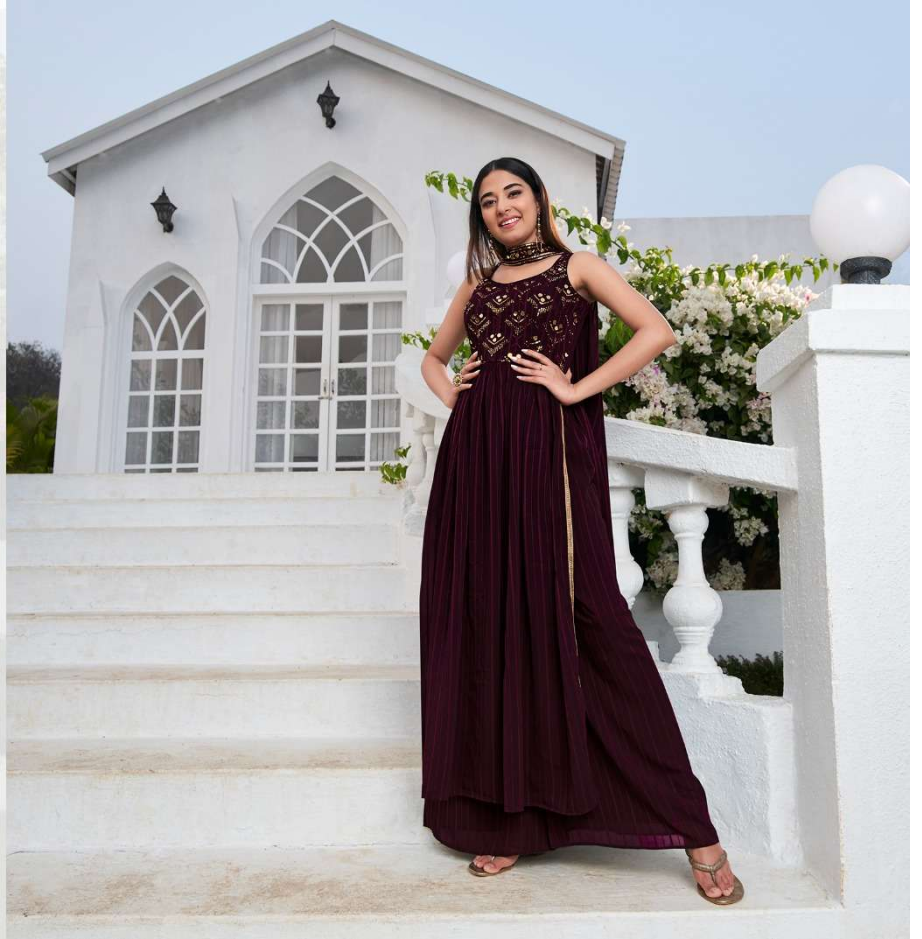

4843

शुभकला bhkala