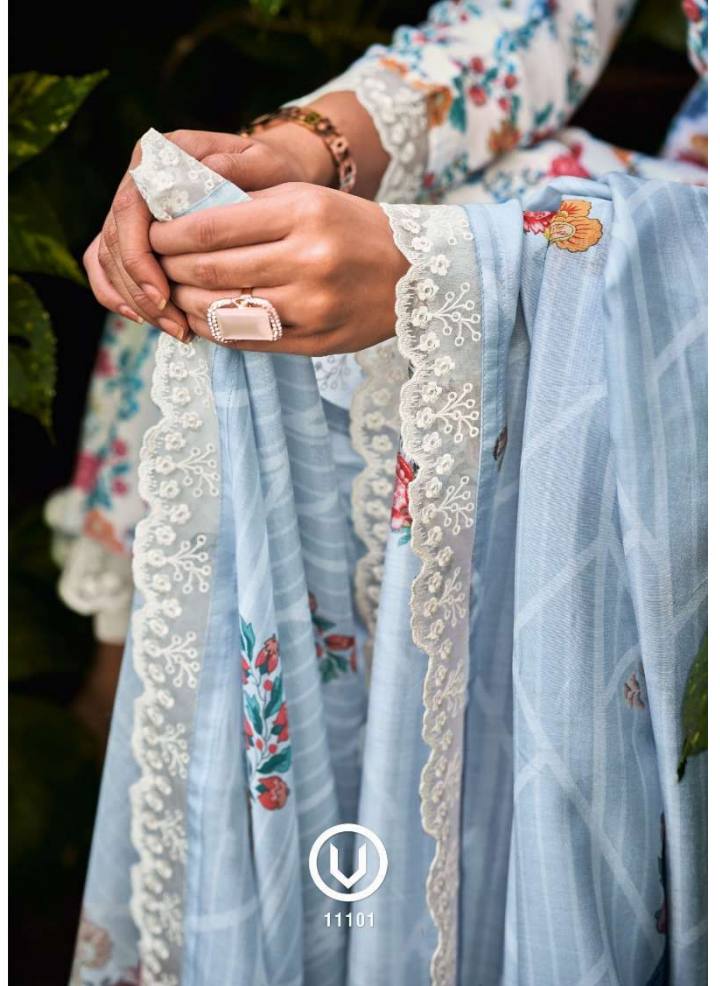

Luminous

Immerse yourself in unexpected, bright colors & Textures