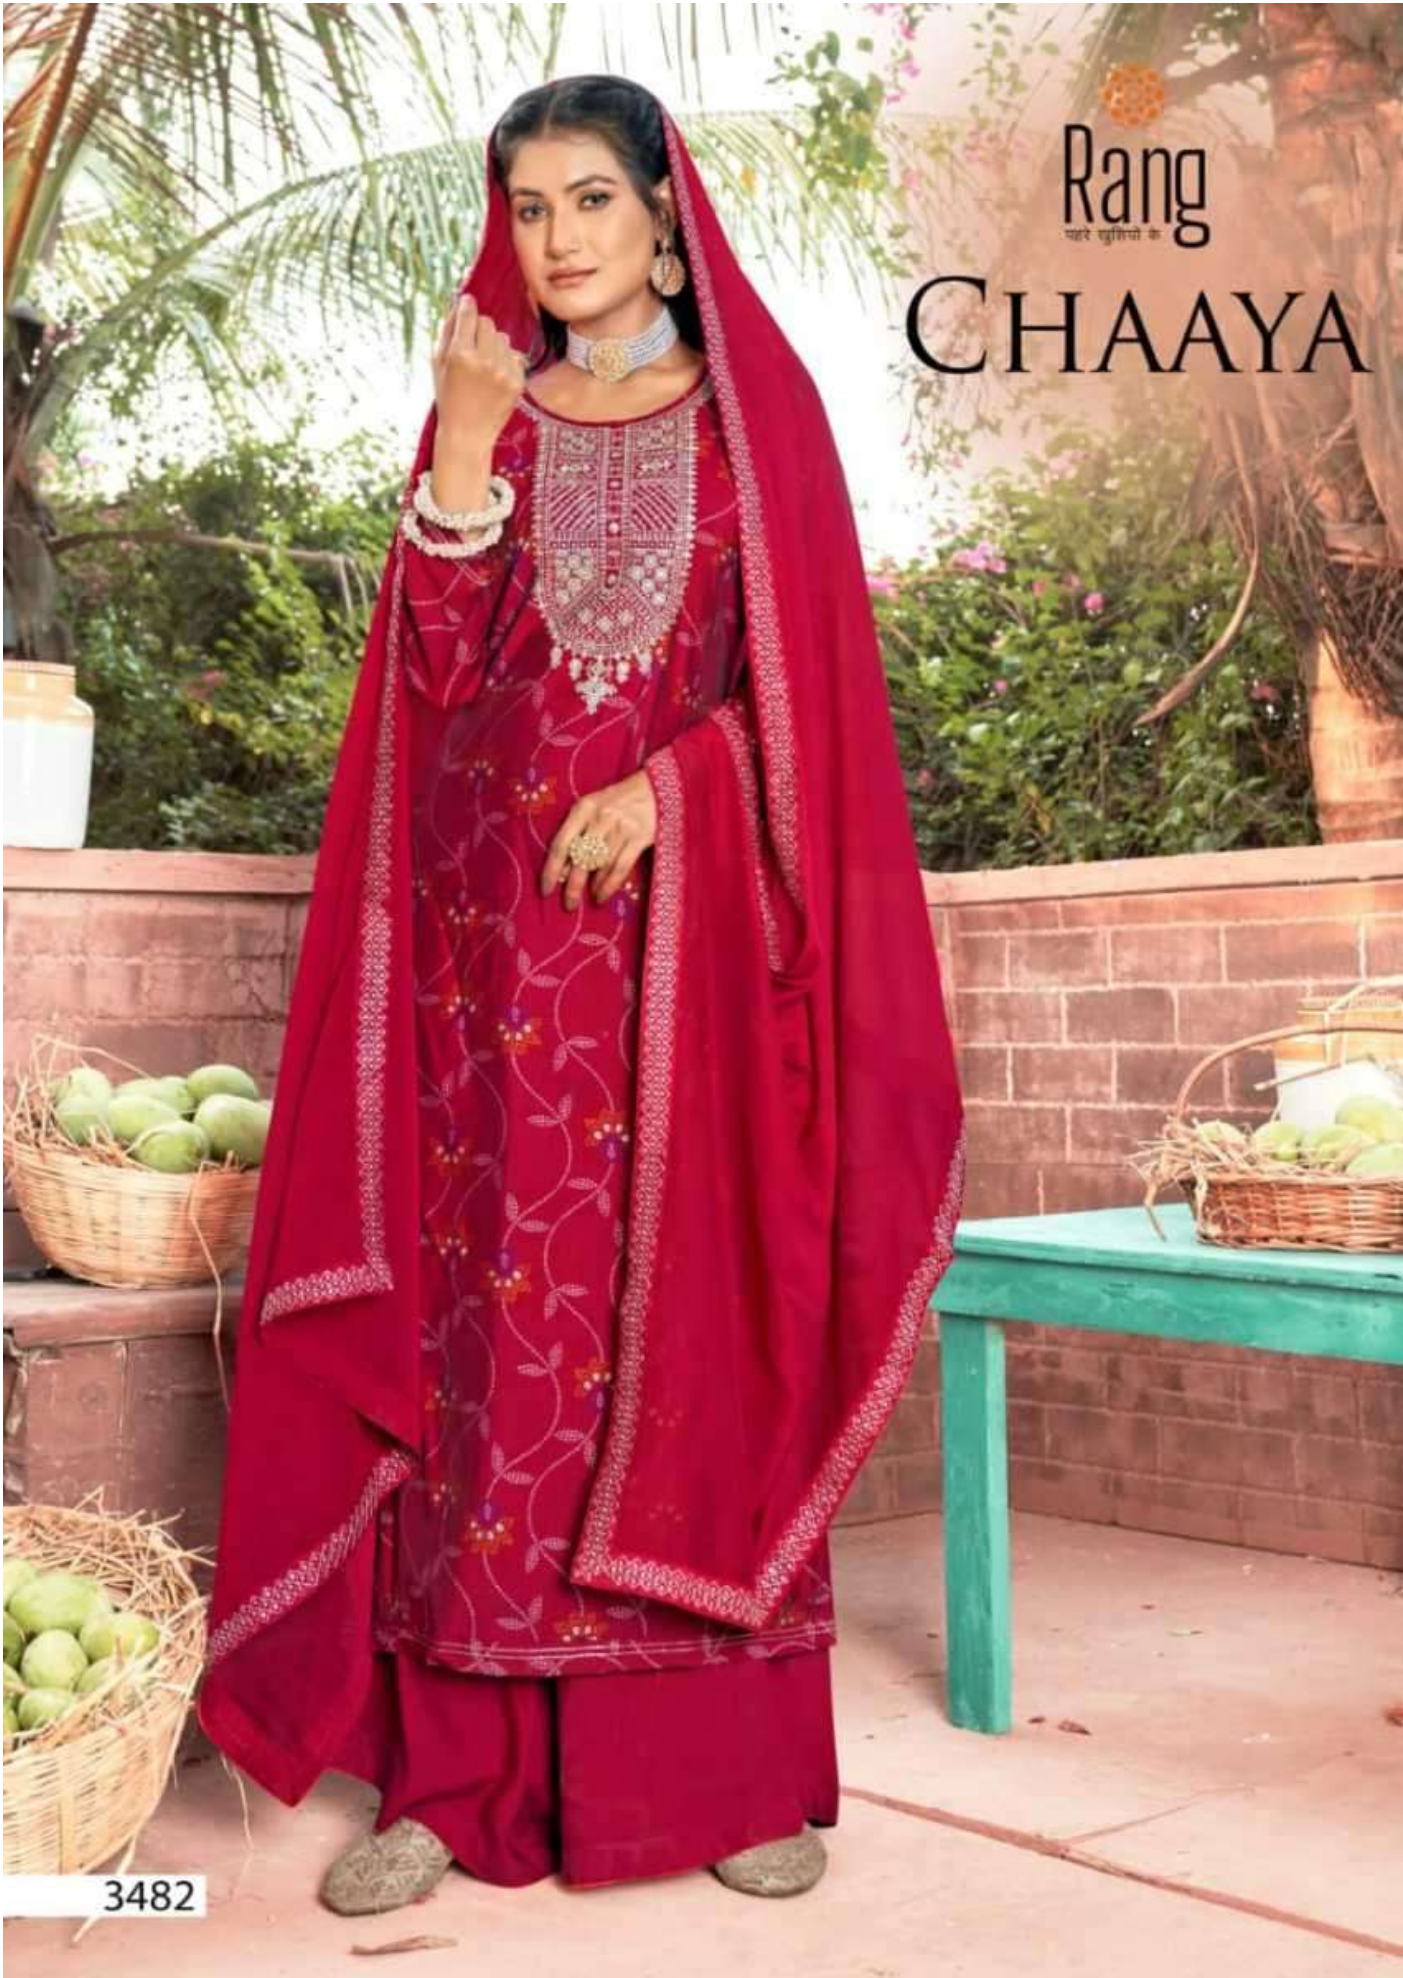

Rang
पहरे सुनियो के

CHAAAYA

3482