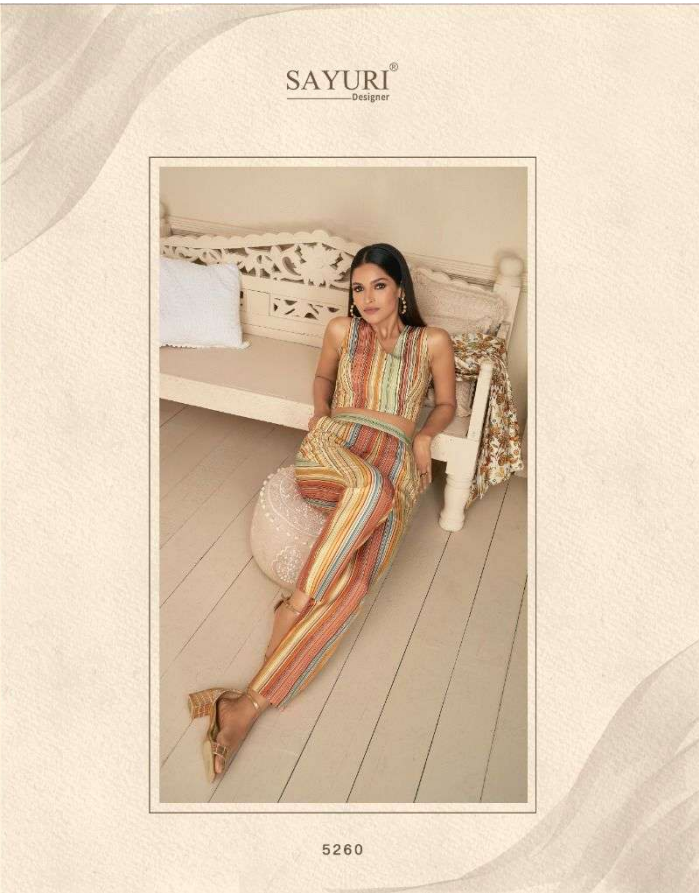

INSPIRE  
BY THE ARTS

  
**SAYURI**<sup>®</sup>  
— Designer

*Spring Summer*  
Prime Collection  
*cord sets*

SAYURI<sup>®</sup>  
Designer

Spring Summer  
Prime Collection

INSPIRE  
BY THE ARTS

  
**SAYURI**<sup>®</sup>  
Designer

*Spring Summer*  
Prime Collection  
cord sets

SAYURI®  
Designer

5259

SAYURI<sup>®</sup>  
Designer

5260

5259

5260

5261