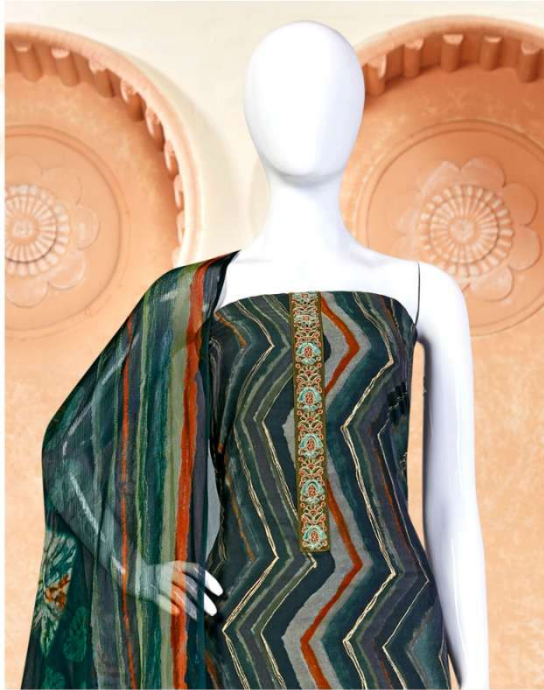

Always No.1

A PRODUCT BY

Sipson[®]

KALARANG

Bipson®

KALARANG

TOP :- PURE VISCOSE MUSLIN FOIL PRINT
WITH KODING EMBROIDERY WORK

BOTTOM :- PURE REYON DYED

D.NO.2055-D

DUPATTA :- PURE BEMBERG PRINT

Always No.1

A PRODUCT BY

Sipson[®]

KALARANG

Bipson®

KALARANG