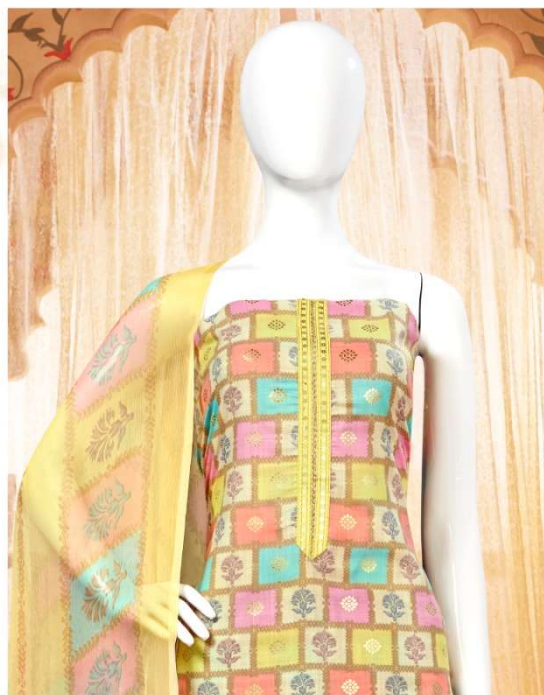

Gipson®

Gipson®

Gipson®

TOP :- PURE LINEN FOIL PRINT WITH
ETHNIC HAND WORK

BOTTOM :- PURE REYON DYED

D.NO.2144-B

DUPATTA :- PURE BEMBERG PRINT

Gipson®

TOP :- PURE LINEN FOIL PRINT WITH
ETHNIC HAND WORK

BOTTOM :- PURE REYON DYED

DUPATTA :- PURE BEMBERG PRINT

D.NO.2144-A

Gipson®

TOP :- PURE LINEN FOIL PRINT WITH
ETHNIC HAND WORK

BOTTOM :- PURE REYON DYED

DUPATTA :- PURE BEMBERG PRINT

D.NO.2144-C

Gipson[®]

KM

D.No :- 2144

TOP :- PURE LINEN FOIL PRINT WITH
ETHNIC HAND WORK

BOTTOM :- PURE REYON DYED

DUPATTA :- PURE BEMBERG PRINT

Gipson®

TOP :- PURE LINEN FOIL PRINT WITH
ETHNIC HAND WORK

BOTTOM :- PURE REYON DYED

DUPATTA :- PURE BEMBERG PRINT

D.NO.2144-D