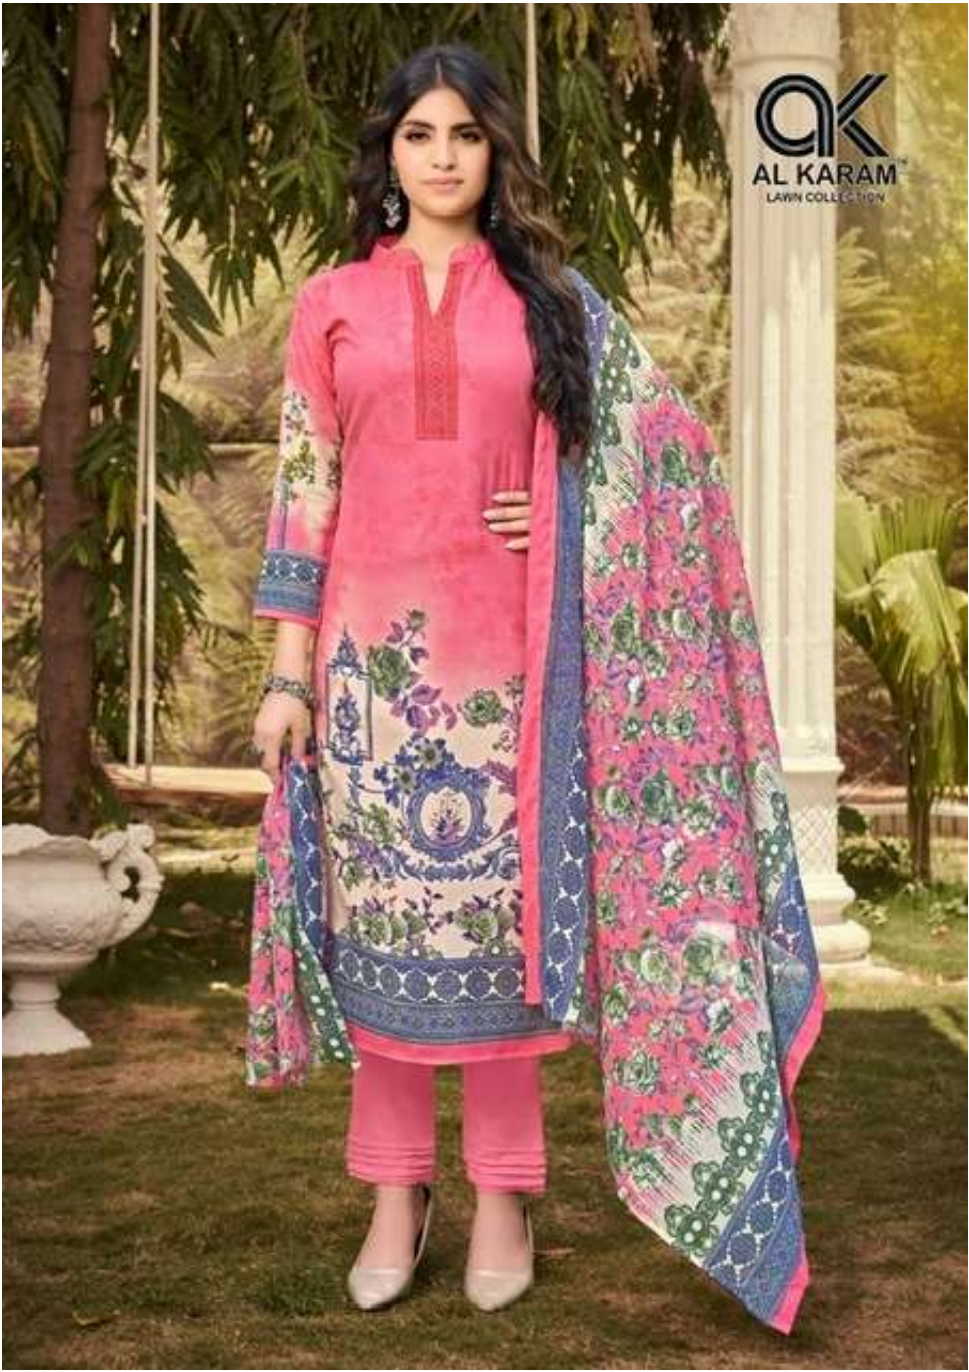

AK
AL KARAM
LAWN COLLECTION