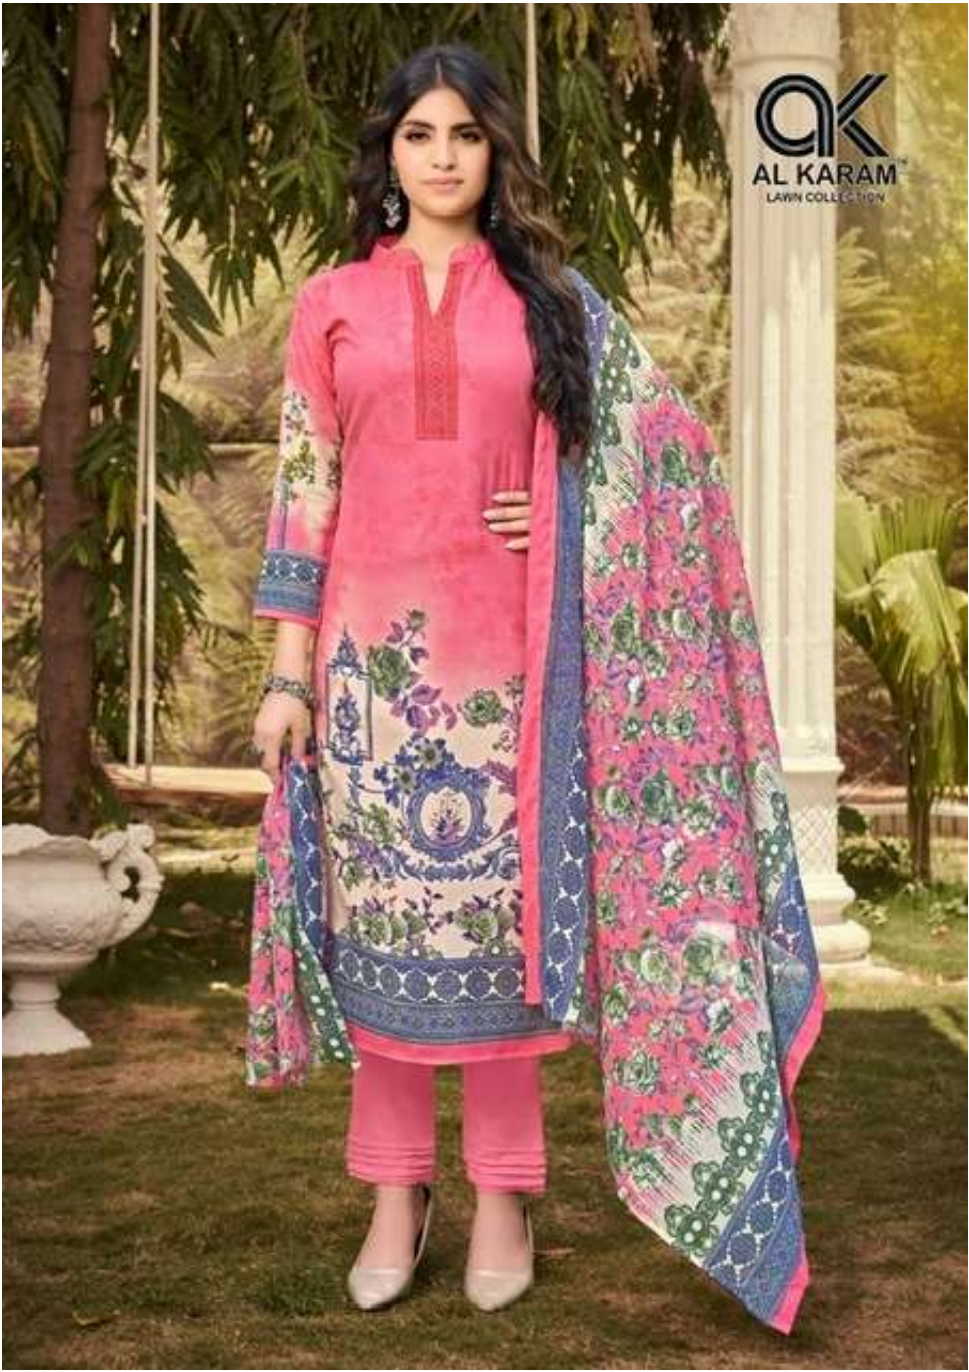

A woman with long dark hair is sitting on a light-colored wooden chair outdoors. She is wearing a long-sleeved, floor-length dress in shades of purple and pink, featuring a vibrant floral pattern in teal, pink, and blue. The dress has intricate embroidery and a decorative border. She is also wearing purple high-heeled shoes and large, ornate earrings. The background shows a white pillar and lush greenery.

**AK**  
**AL KARAM™**  
LAWN COLLECTION

**JASMINE**  
WITH SWAROVASKI DIAMOND  
VOL.02

**AK**  
**AL KARAM**<sup>TM</sup>  
LAWN COLLECTION

**JASMINE**  
WITH SWAROVASKI DIAMOND  
VOL.02

**AK**  
**AL KARAM**  
LAWN COLLECTION