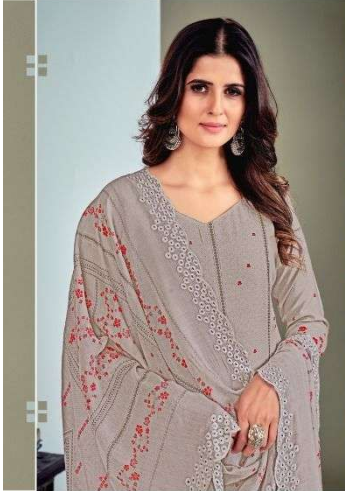

68003-A

RUNEE
UMANG

68004-A

RUYEE
UMANG

YOU CAN'T A START GOOD DAY
WITHOUT A GOOD
FASHION
68001-A

RUYEE[®]

UMANG

	DESCRIPTION
TOP	BEMBER MUSCLIN PTD.(DIGITAL) WITH KHATALI HAND WORK.
BOTTOAM	JAAM SATTAN DYED
DUPATTA	PURE MUSLIN PTD. (DIGITAL) WITH BOING CUT WORK.
RATE	<u>2.5 METER</u> 1595/-