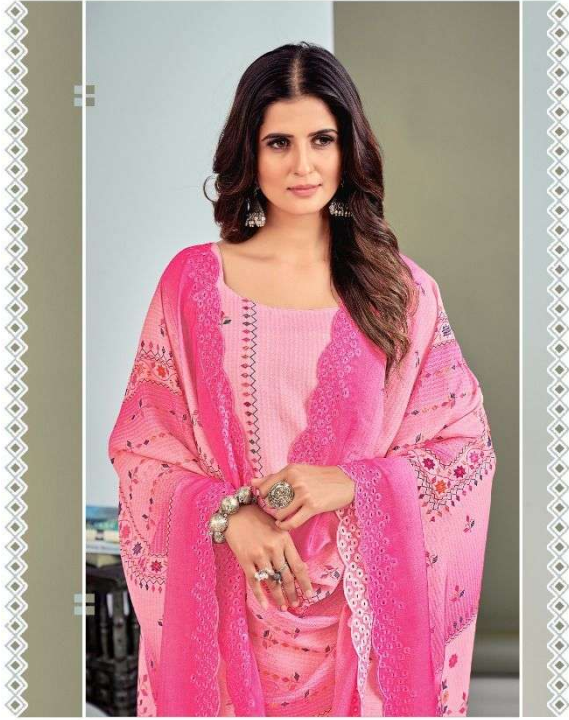

68003-A

RUNEE
UMANG

68004-A

RUYEE
UMANG

YOU CAN'T A START GOOD DAY
WITHOUT A GOOD
FASHION
68001-A

RUYEE[®]

UMANG

	DESCRIPTION
TOP	BEMBER MUSCLIN PTD.(DIGITAL) WITH KHATALI HAND WORK.
BOTTOAM	JAAM SATTAN DYED
DUPATTA	PURE MUSLIN PTD. (DIGITAL) WITH BOING CUT WORK.
RATE	<u>2.5 METER</u> 1595/-