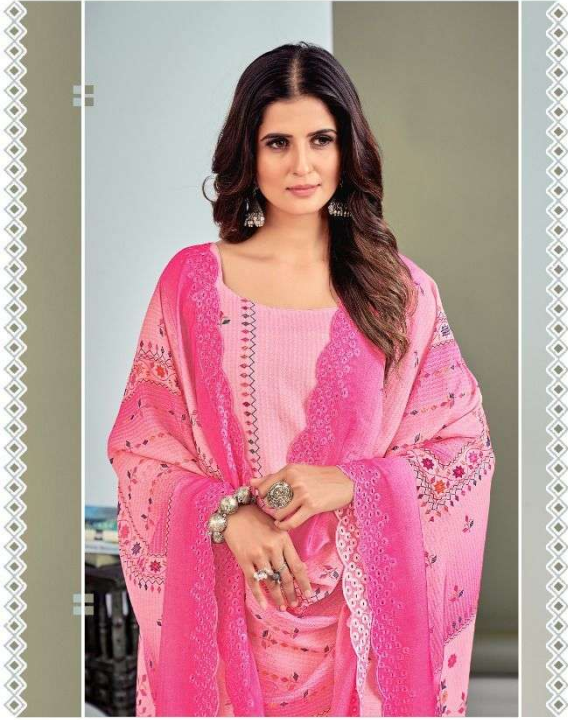

RUNEE
UMANG

68004-A