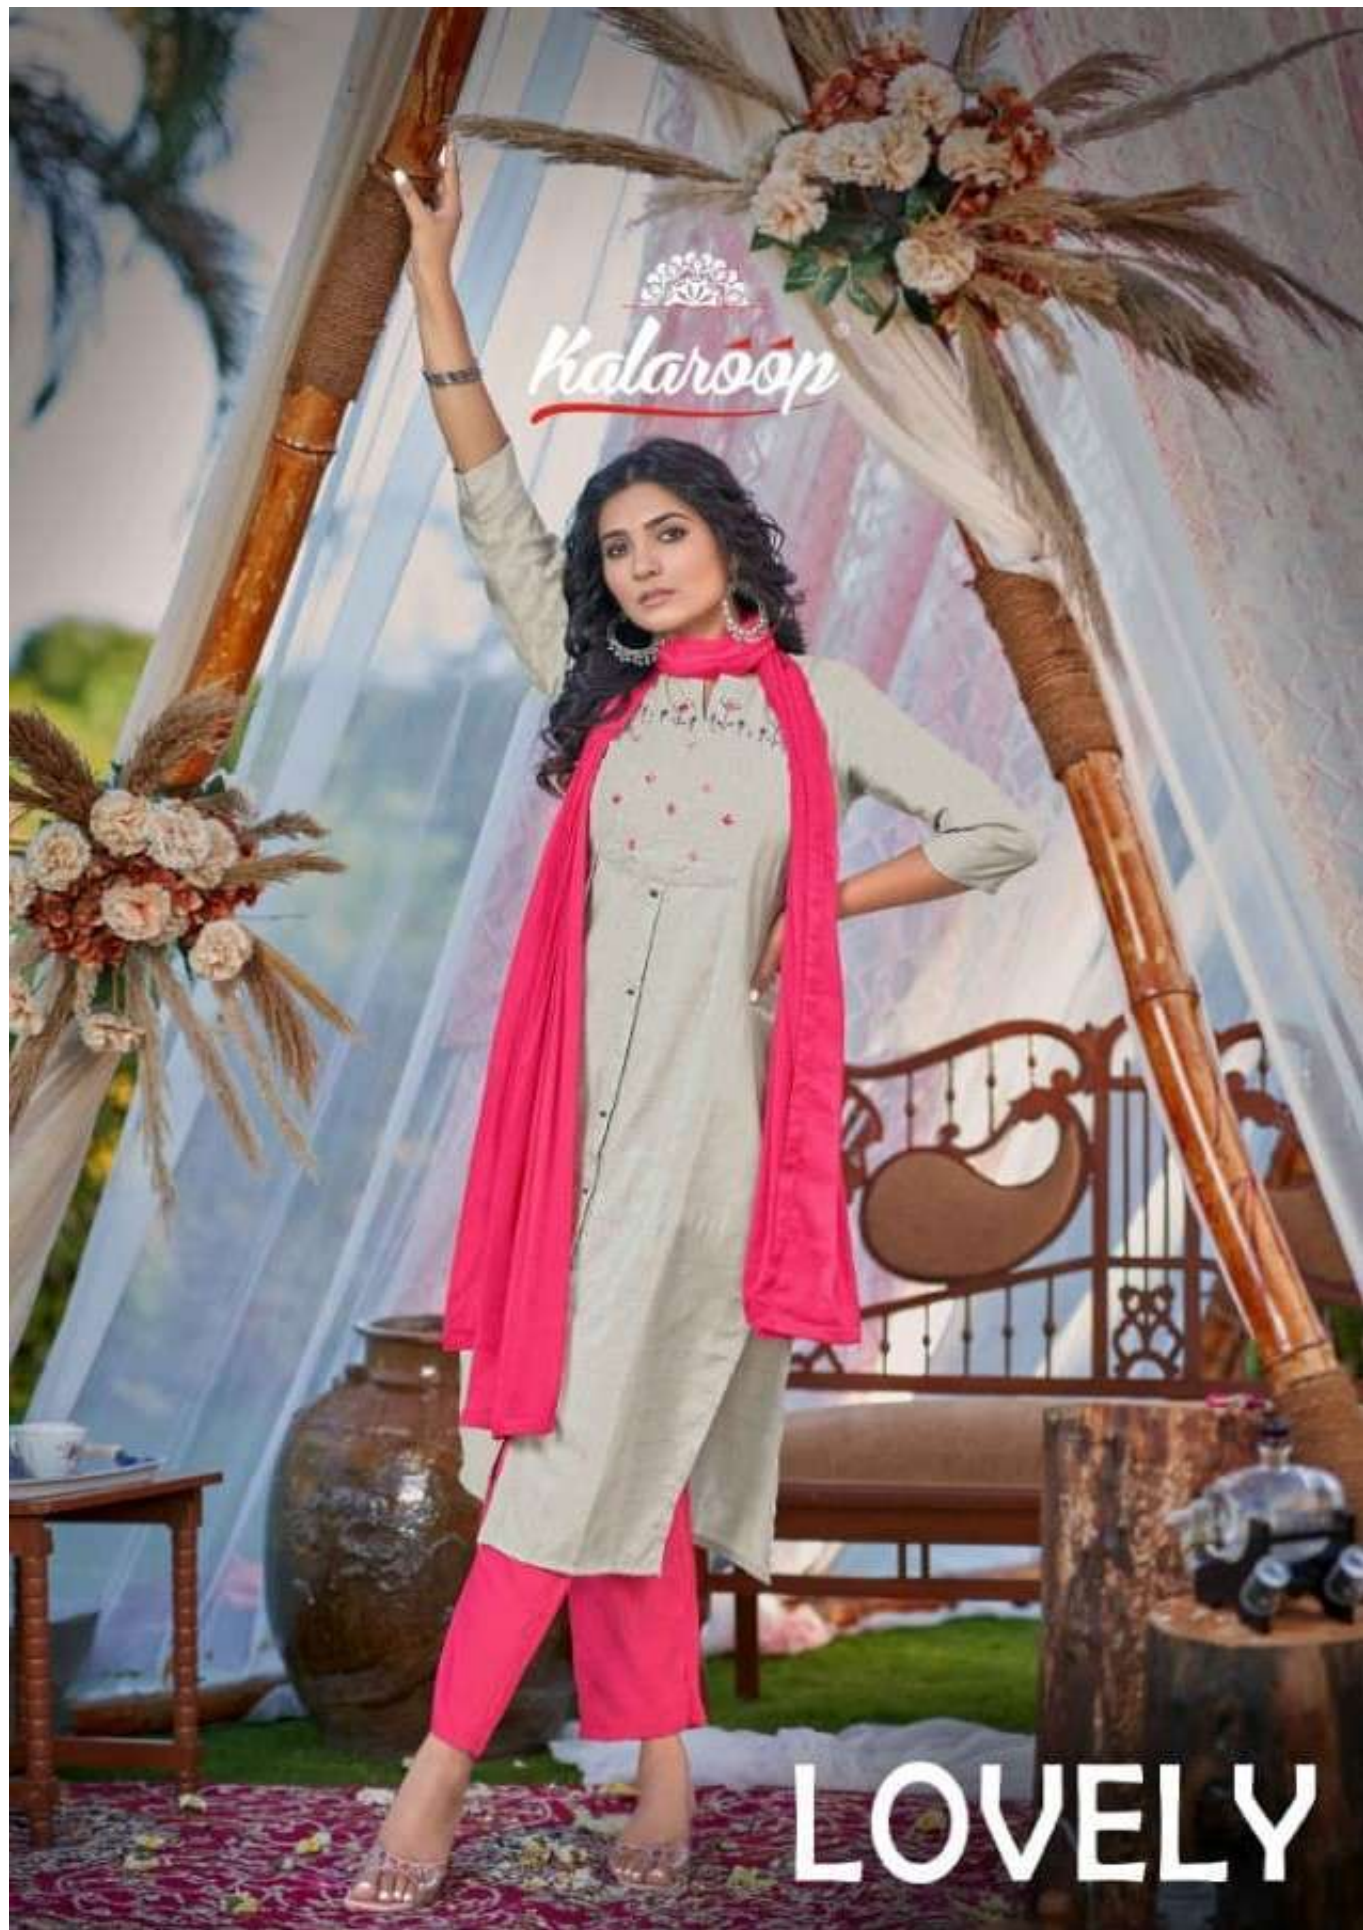

Kalaroop

LOVELY

Kalaroop

LOVELY

Product and style shown depicted are good value and beautiful combination of colors. But as per ARBA's opinion every color may vary slightly and reflects your personality for we create all the shades for enhance your beauty.

13781

Kalaroop[®]

LOVELY

13778

13779

13780

13781