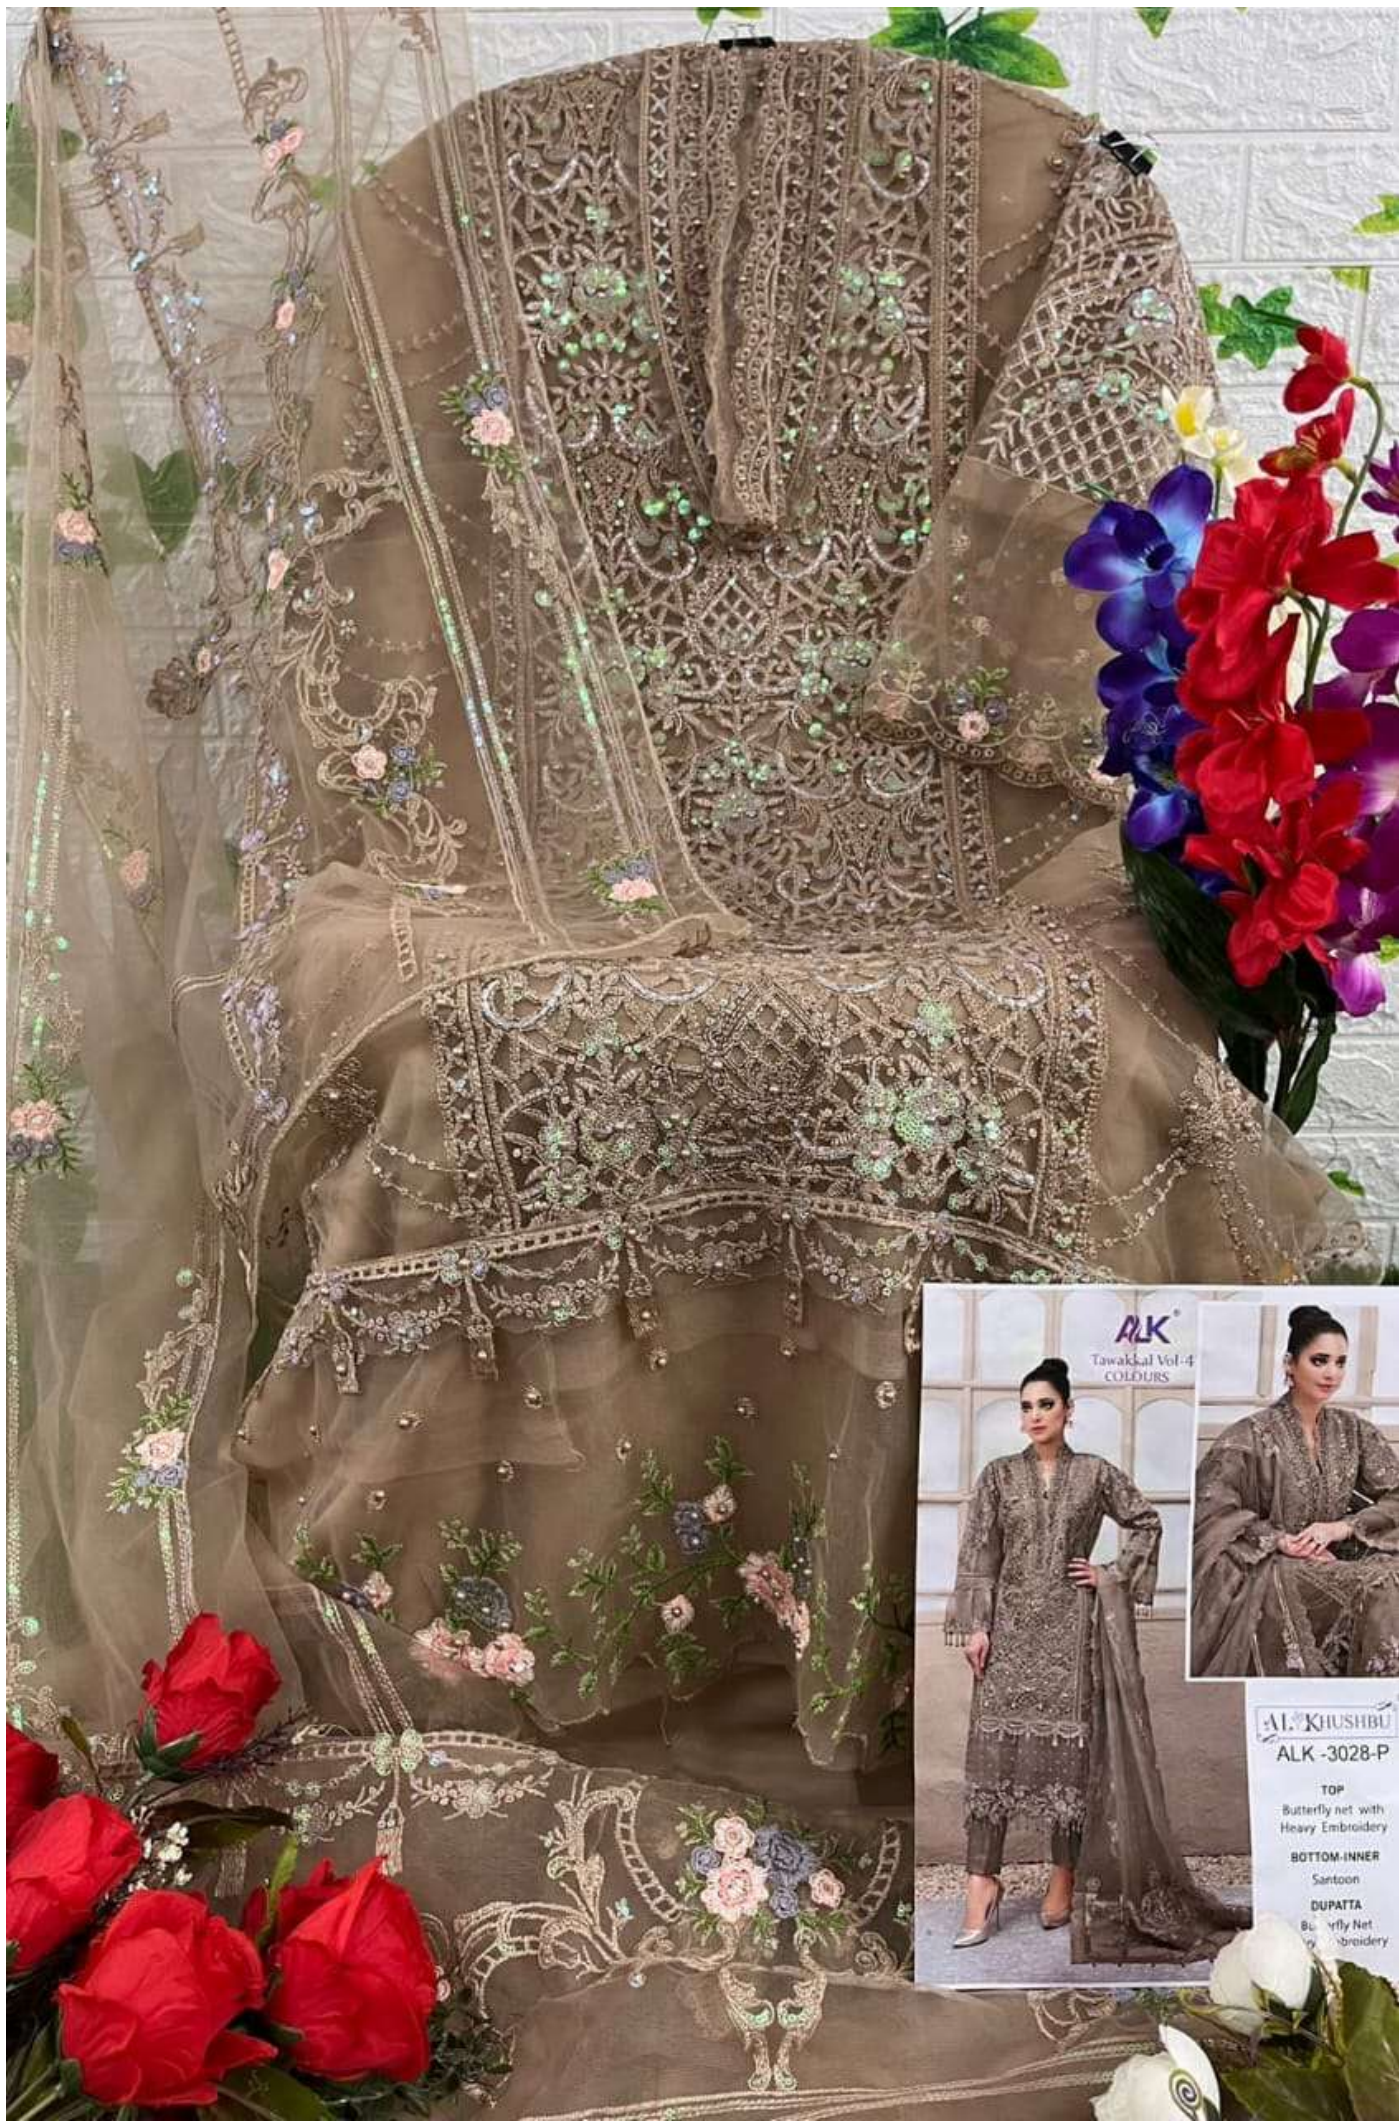

ALK
Tawakkal Vol-4
COLOURS

AL KHUSHBU
ALK -3028-P

TOP
Butterfly net with Heavy Embroidery

BOTTOM-INNER
Santoon

DUPATTA
Butterfly Net with Heavy Embroidery