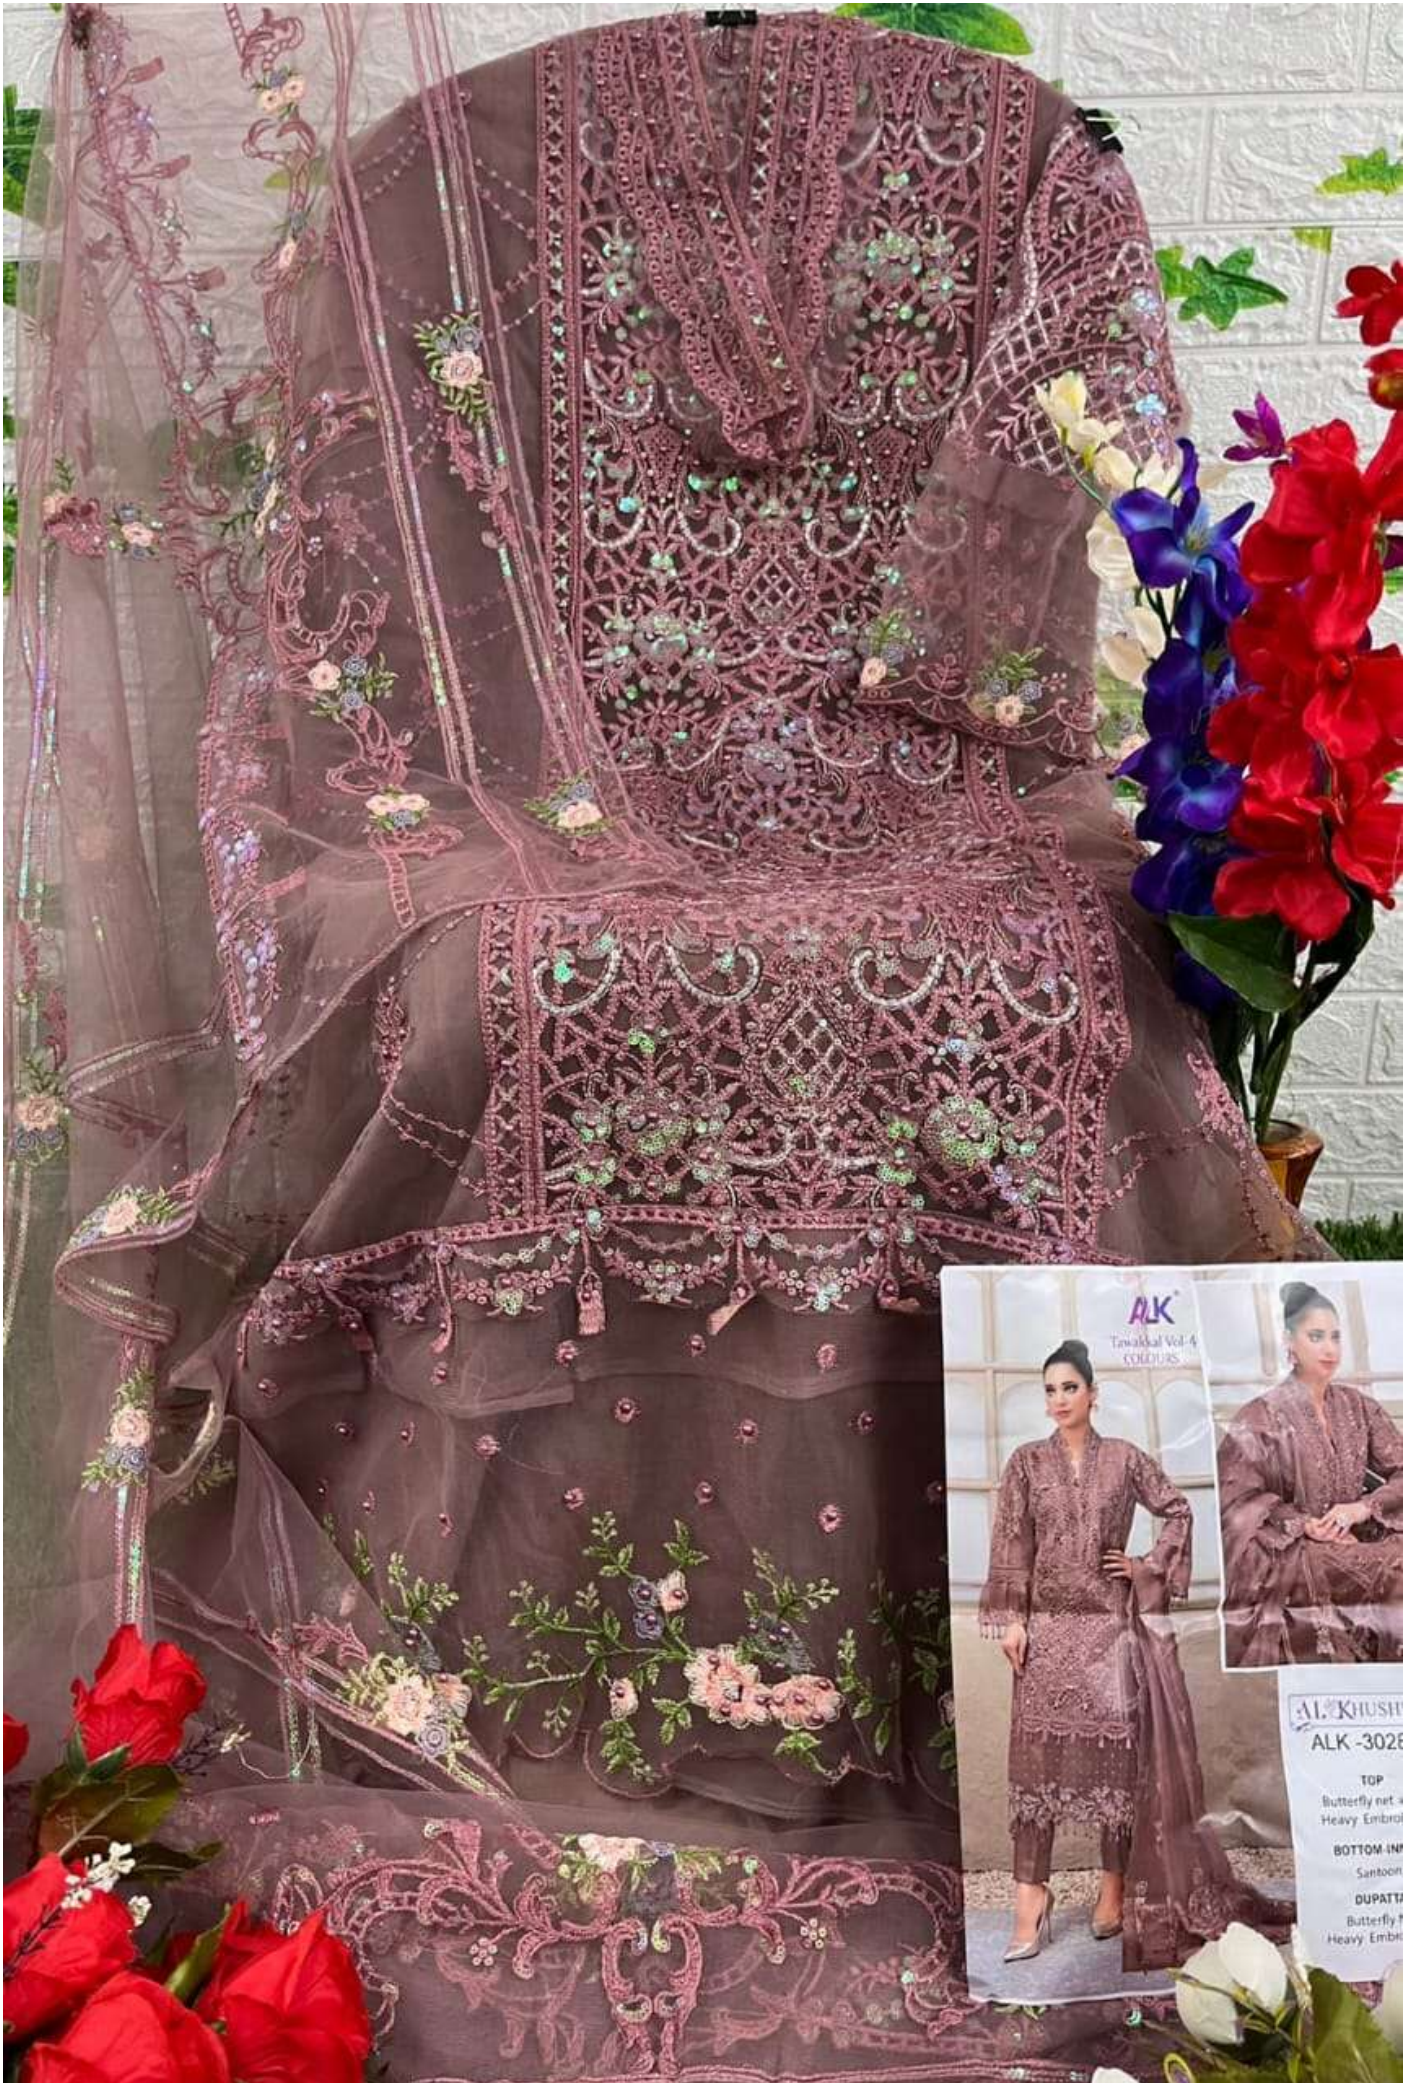

ALK
Tawakkal Vol-4
COLOURS

AL KHUSHI
ALK -302E

TOP
Butterfly net +
Heavy Embroid

BOTTOM-IMP
Santoon

DUPATTA
Butterfly net +
Heavy Embroid