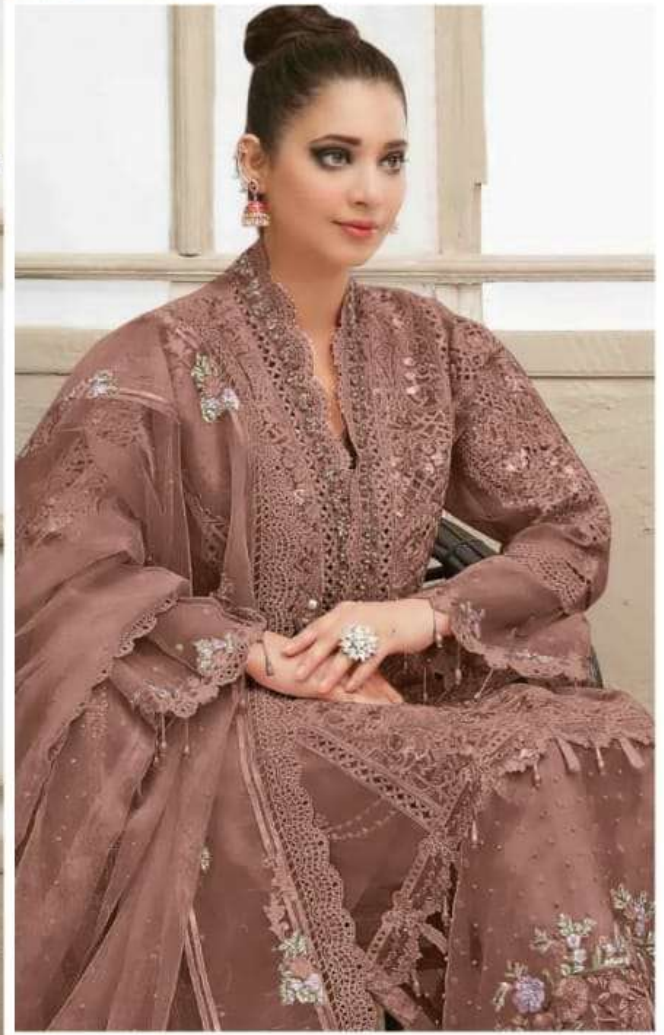

ALK®

Tawakkal Vol-4
COLOURS