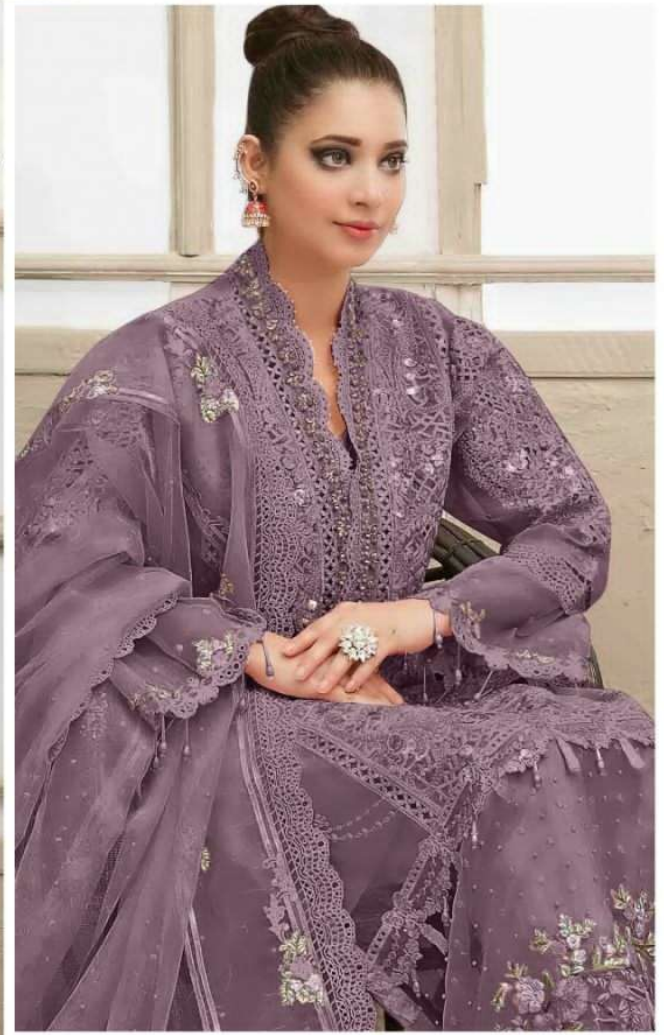

ALK[®]

Tawakkal Vol-4
COLOURS

AL KHUSHBU[®]

ALK -3028-M

TOP

Butterfly net with
Heavy Embroidery

BOTTOM-INNER

Santoon

DUPATTA

Butterfly Net
Heavy Embroidery

ALK[®]

Tawakkal Vol-4
COLOURS

AL KHUSHBU[®]

ALK -3028-M

TOP

Butterfly net with
Heavy Embroidery

ALK
Tawakkal Vol-4
COLOURS

AL KHUSHI
ALK -302E

TOP
Butterfly net +
Heavy Embroid

BOTTOM-IMP
Santoon

DUPATTA
Butterfly net +
Heavy Embroid