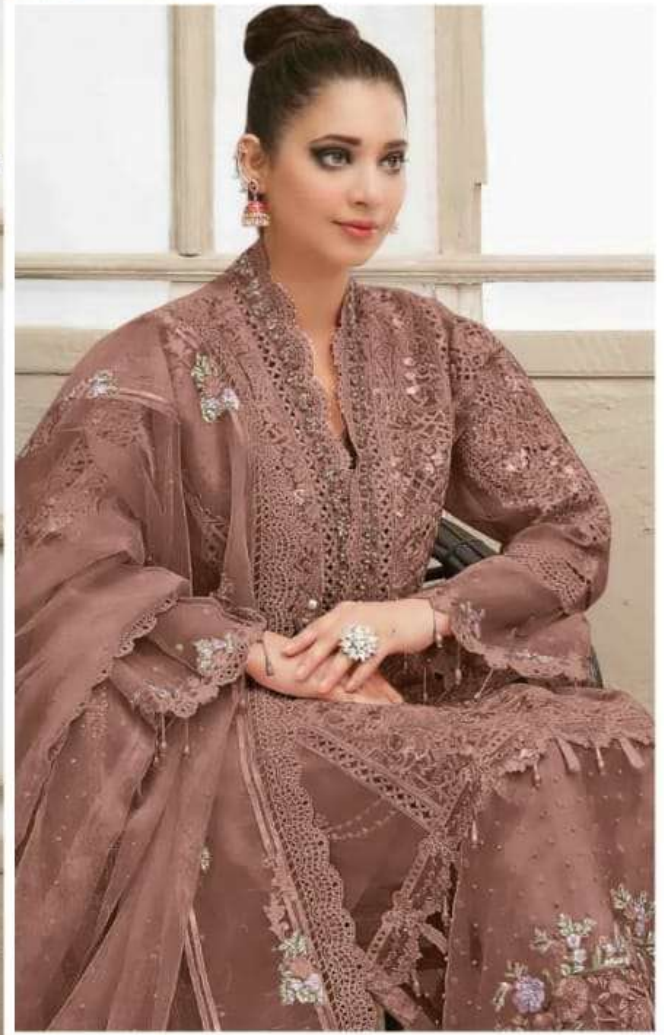

ALK®

Tawakkal Vol-4
COLOURS

AL KHUSHBU®

ALK -3028-N

TOP

Butterfly net with
Heavy Embroidery

BOTTOM-INNER

Santoon

DUPATTA

Butterfly Net
Heavy Embroidery