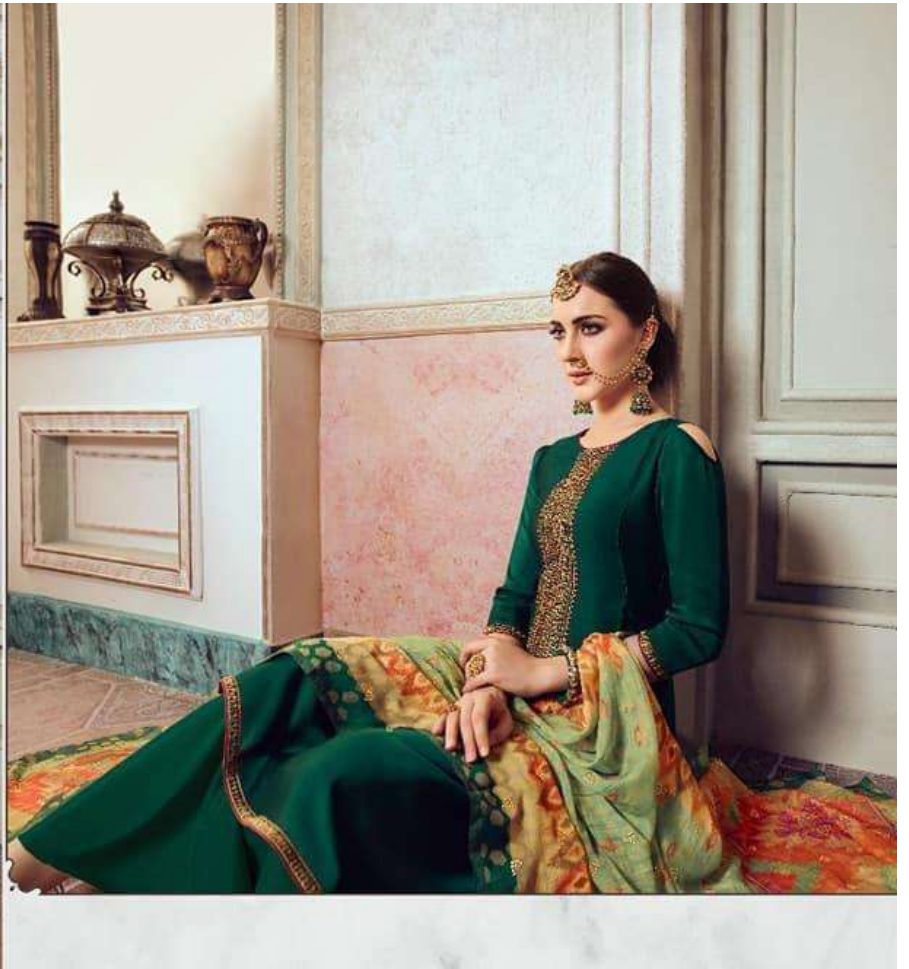

123

124

127

128

© HANSA 2019

 HANSA

MO. 7567688492

DESIGN NO.	PRODUCT NAME	RATE
121	HUSNA ARA HIDAYA	1195
122	HUSNA ARA HIDAYA	1195
123	HUSNA ARA HIDAYA	1195
124	HUSNA ARA HIDAYA	1195
125	HUSNA ARA HIDAYA	1195
126	HUSNA ARA HIDAYA	1195
127	HUSNA ARA HIDAYA	1195
128	HUSNA ARA HIDAYA	1195
	TOTAL AMOUNT	9560
	TOTAL SUITS	8
	AVERAGE PRICE PER LIST	1195
	TOP: SATAN GEORJETT EMB EMBROIDERY	3
	BOTTOM: SANTOON	4
	DUPATTA:BARASO PRINT DIGITAL WITH MUKESH WORK	2.25
	CUT	9.25