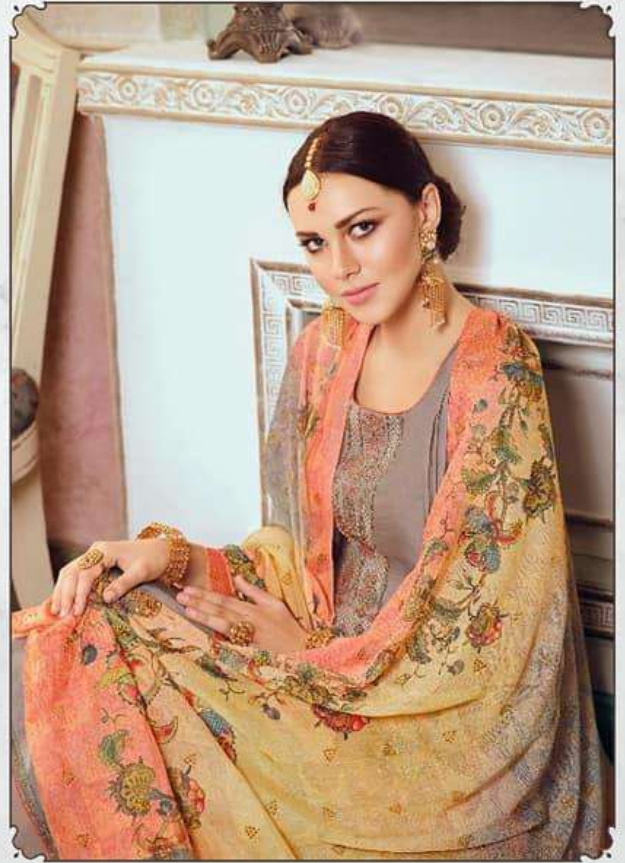

123

124

127

128

 HANSA

© 2011 HANSA. All rights reserved.

MO. 7567688492

DESIGN NO.	PRODUCT NAME	RATE
121	HUSNA ARA HIDAYA	1195
122	HUSNA ARA HIDAYA	1195
123	HUSNA ARA HIDAYA	1195
124	HUSNA ARA HIDAYA	1195
125	HUSNA ARA HIDAYA	1195
126	HUSNA ARA HIDAYA	1195
127	HUSNA ARA HIDAYA	1195
128	HUSNA ARA HIDAYA	1195
	TOTAL AMOUNT	9560
	TOTAL SUITS	8
	AVERAGE PRICE PER LIST	1195
	TOP: SATAN GEORJETT EMB EMBROIDERY	3
	BOTTOM: SANTOON	4
	DUPATTA:BARASO PRINT DIGITAL WITH MUKESH WORK	2.25
	CUT	9.25