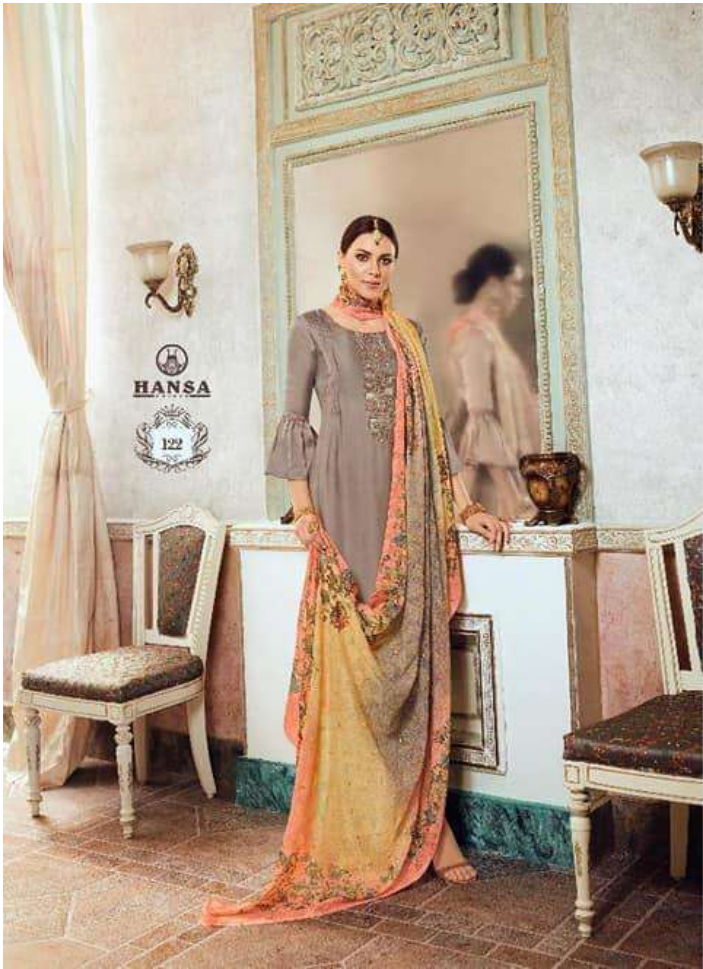

123

124

127

128

© HANSA 2019

 HANSA

MO. 7567688492

DESIGN NO.	PRODUCT NAME	RATE
121	HUSNA ARA HIDAYA	1195
122	HUSNA ARA HIDAYA	1195
123	HUSNA ARA HIDAYA	1195
124	HUSNA ARA HIDAYA	1195
125	HUSNA ARA HIDAYA	1195
126	HUSNA ARA HIDAYA	1195
127	HUSNA ARA HIDAYA	1195
128	HUSNA ARA HIDAYA	1195
	TOTAL AMOUNT	9560
	TOTAL SUITS	8
	AVERAGE PRICE PER LIST	1195
	TOP: SATAN GEORJETT EMB EMBROIDERY	3
	BOTTOM: SANTOON	4
	DUPATTA:BARASO PRINT DIGITAL WITH MUKESH WORK	2.25
	CUT	9.25