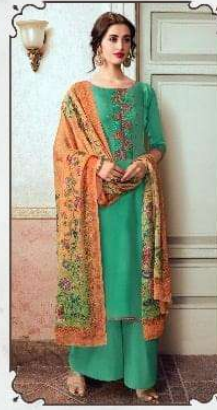

HUSNA

Arca

HANSA

HRIDYA

121

122

125

126

123

124

127

128

 HANSA

© 2011 HANSA. All rights reserved.

MO. 7567688492

DESIGN NO.	PRODUCT NAME	RATE
121	HUSNA ARA HIDAYA	1195
122	HUSNA ARA HIDAYA	1195
123	HUSNA ARA HIDAYA	1195
124	HUSNA ARA HIDAYA	1195
125	HUSNA ARA HIDAYA	1195
126	HUSNA ARA HIDAYA	1195
127	HUSNA ARA HIDAYA	1195
128	HUSNA ARA HIDAYA	1195
	TOTAL AMOUNT	9560
	TOTAL SUITS	8
	AVERAGE PRICE PER LIST	1195
	TOP: SATAN GEORJETT EMB EMBROIDERY	3
	BOTTOM: SANTOON	4
	DUPATTA:BARASO PRINT DIGITAL WITH MUKESH WORK	2.25
	CUT	9.25