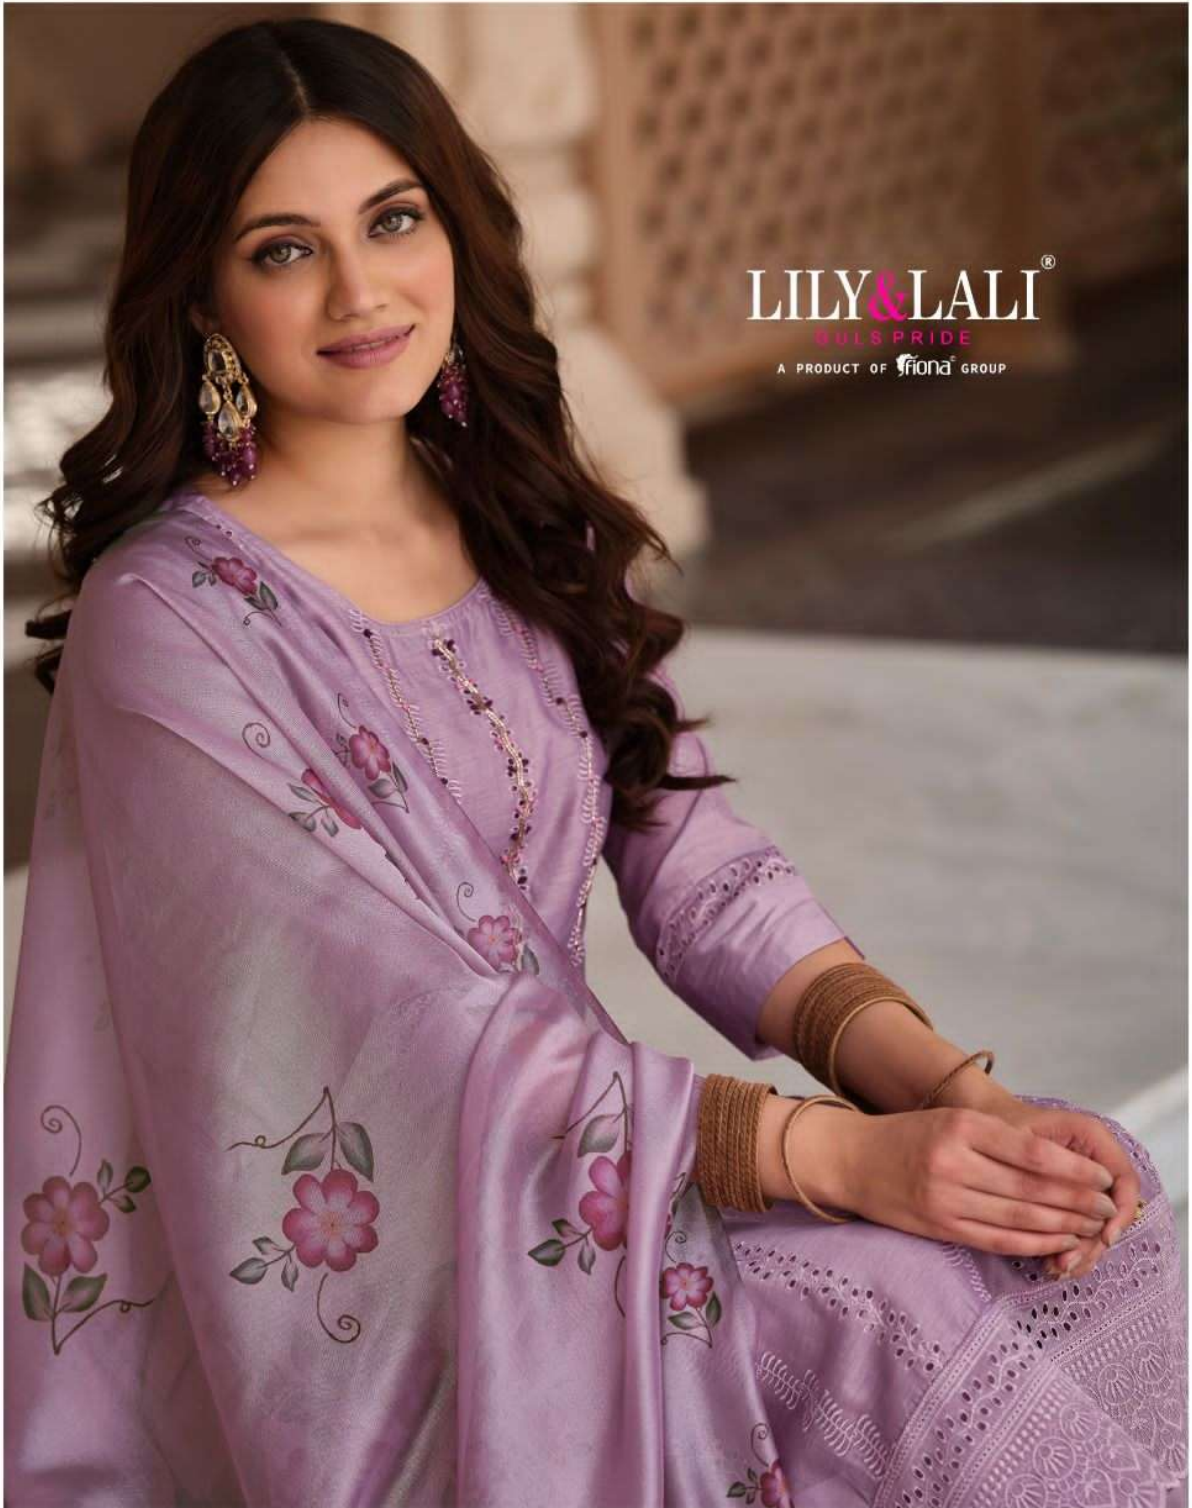

LILY & LALI®
MULTI PRIDE
A PRODUCT OF **fiona** GROUP