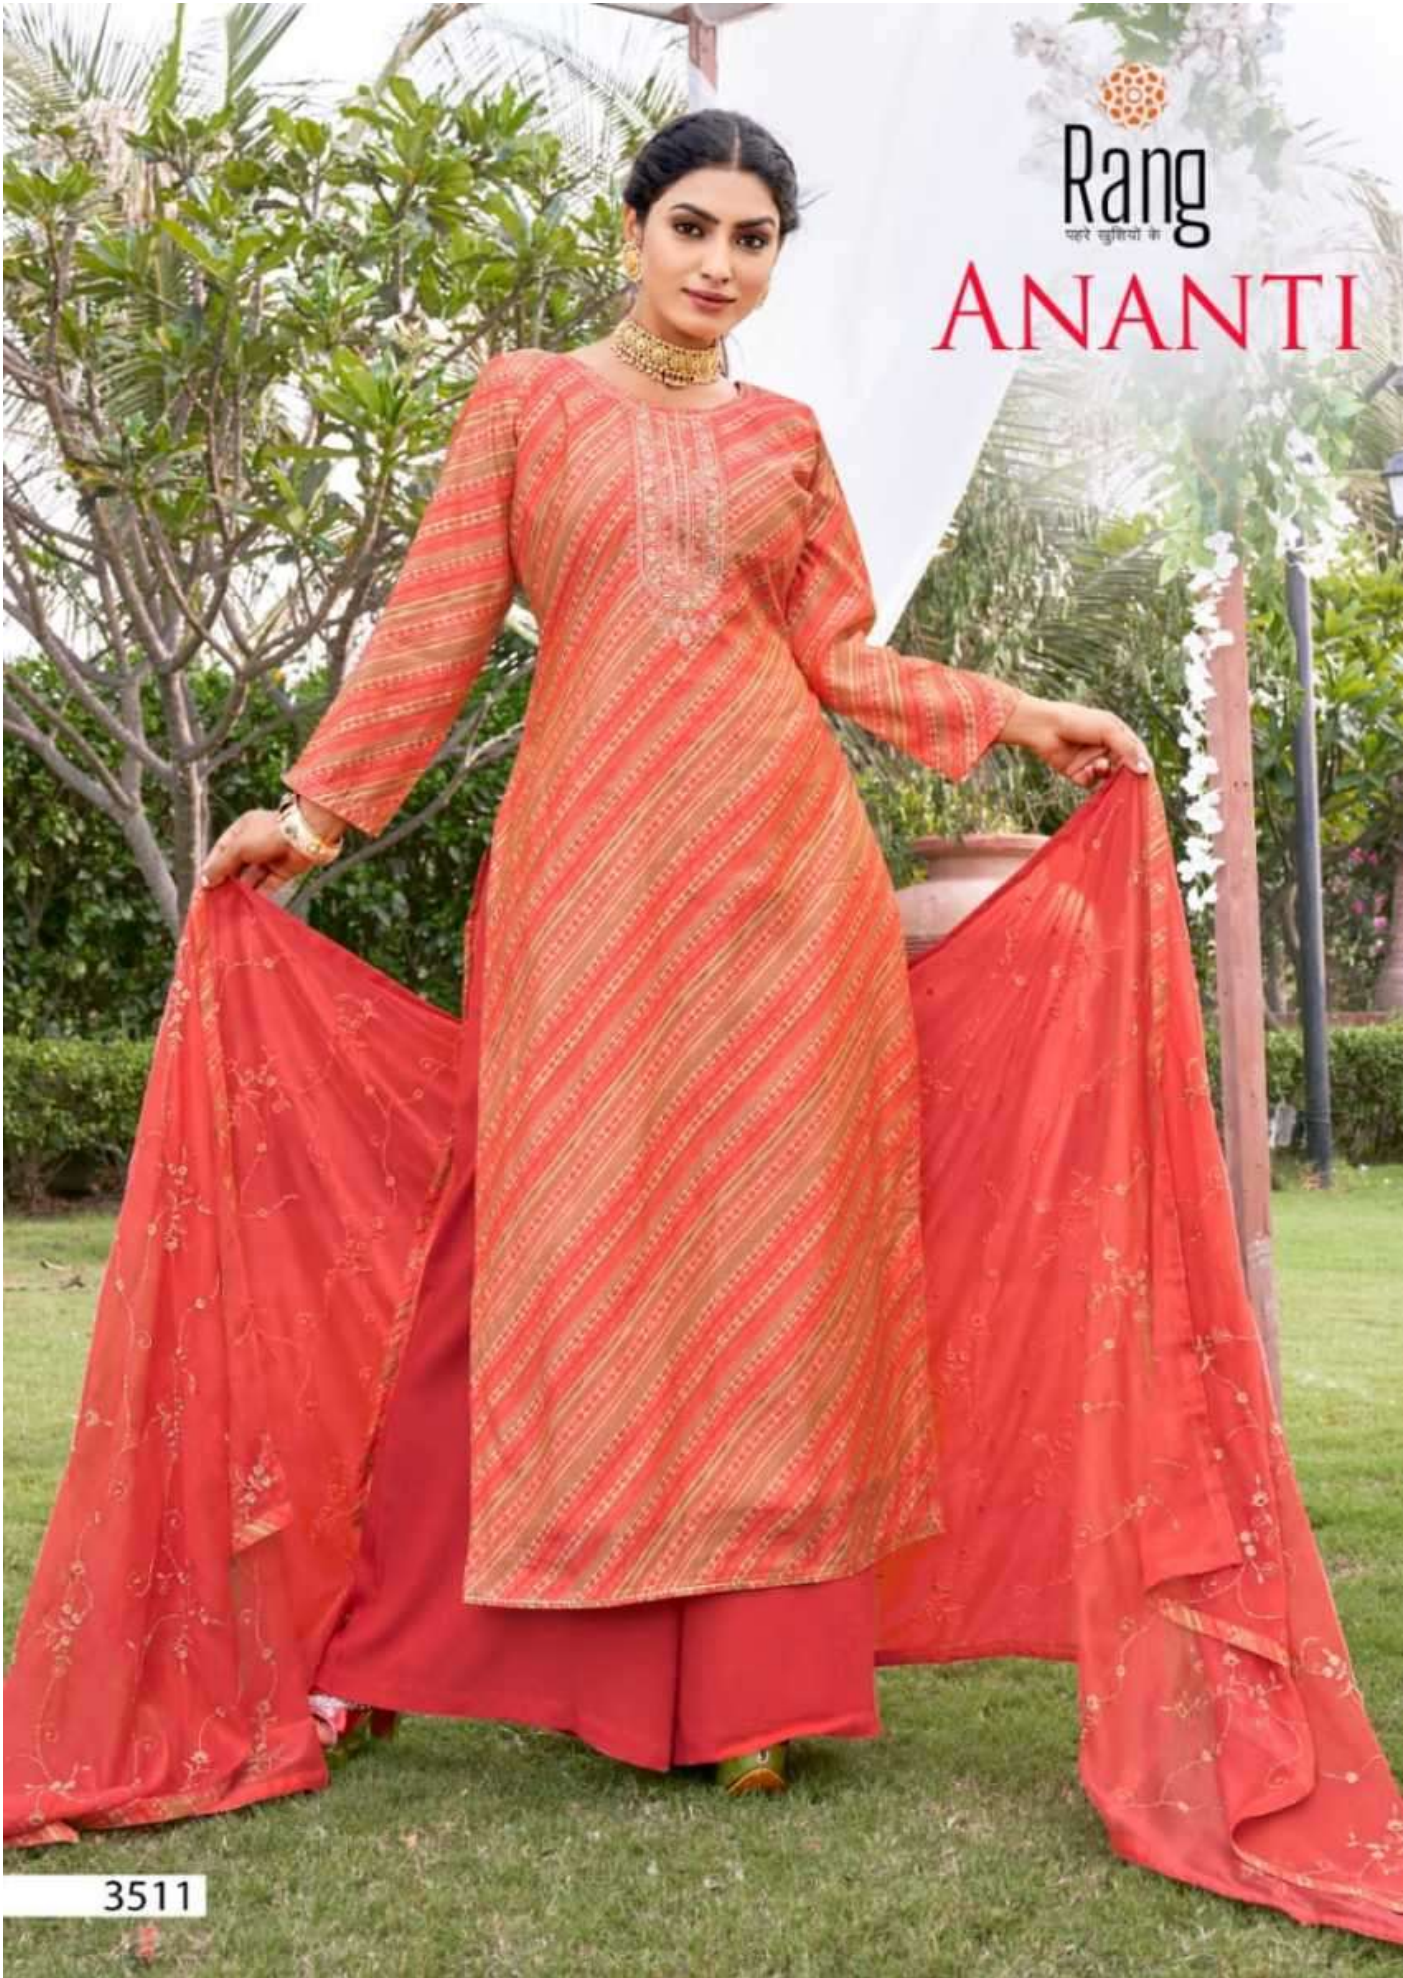

Rang
पहरे सुशियो के

ANANTI

3511