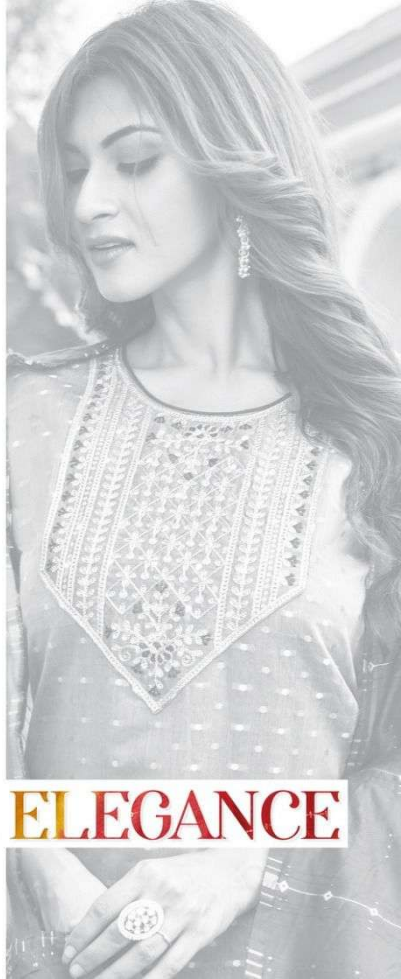

TIMELESS ELEGANCE

63003