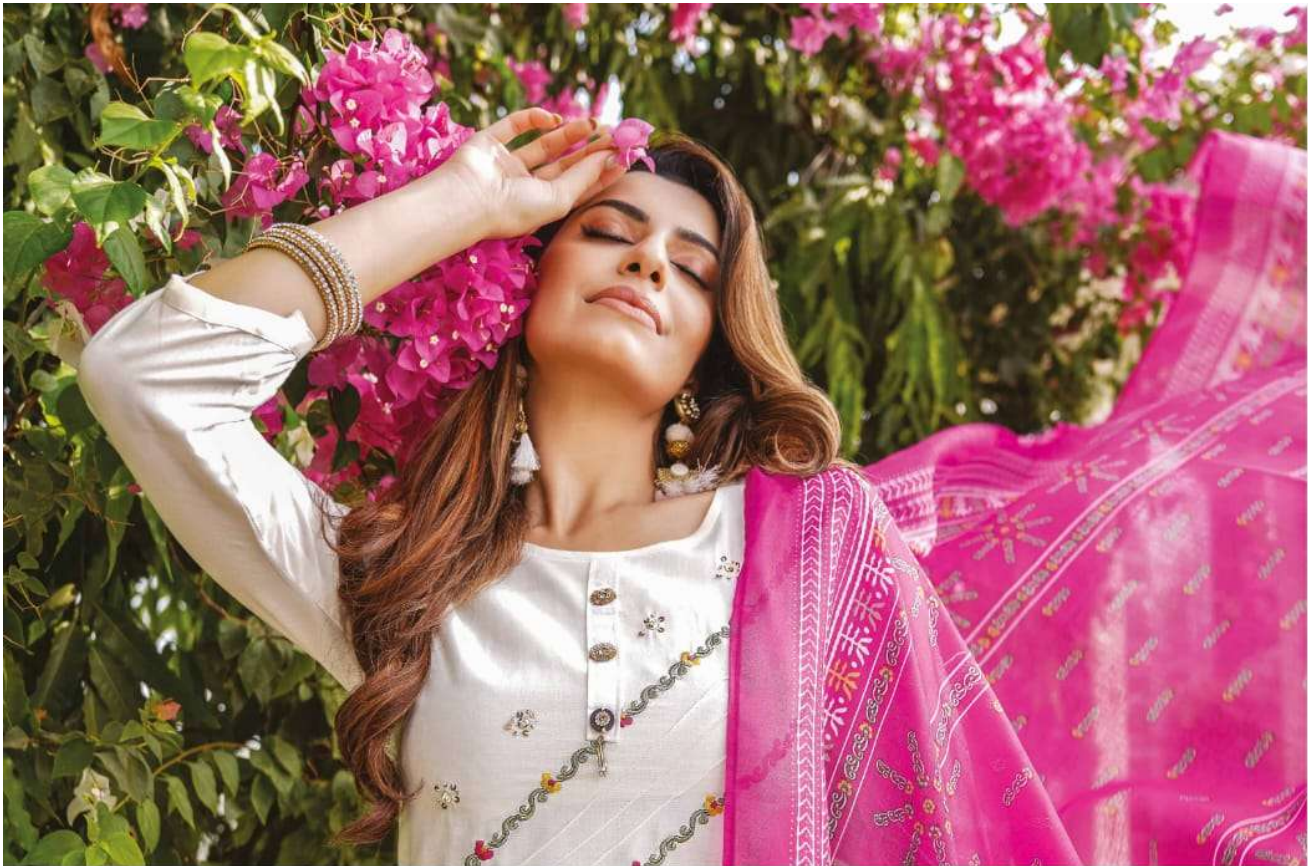

A whole new dimension in
cool color season colored kurti

MAYREE
INDIA

LEXIS 008

 **MAYREE**
INDIA

LEXIS 005

● *dark glamour* Feel yourself on colors
With the printed kurti

MAYREE
INDIA

SHREE GANESH CORPORATION