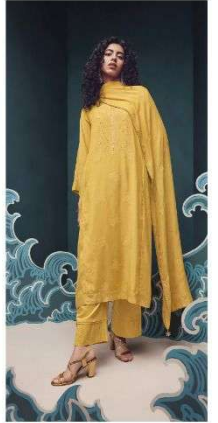

Ganga®

orphic

Ganga®

❖ C1405 ❖

Ganga®

❖ C1406 ❖

Ganga®

❖ C1407 ❖

Ganga®

C1402

C1403

C1404

C1405

C1406

C1407

Ganga®
orphic

PRODUCT NAME	ORPHIC
D.NO.	C1402 TO C1407
DESCRIPTION	<p>TOP PREMIUM VISCOSE SILK JACQUARD WITH HAND WORK</p> <p>BOTTOM PREMIUM COTTON SATIN SOLID</p> <p>DUPATTA PREMIUM VISCOSE SILK JACQUARD WITH FOUR SIDE LACE & TASSEL</p>
HSN CODE	540834
WHOLESALE PRICE	2340/- EACH+GST(EXTRA)