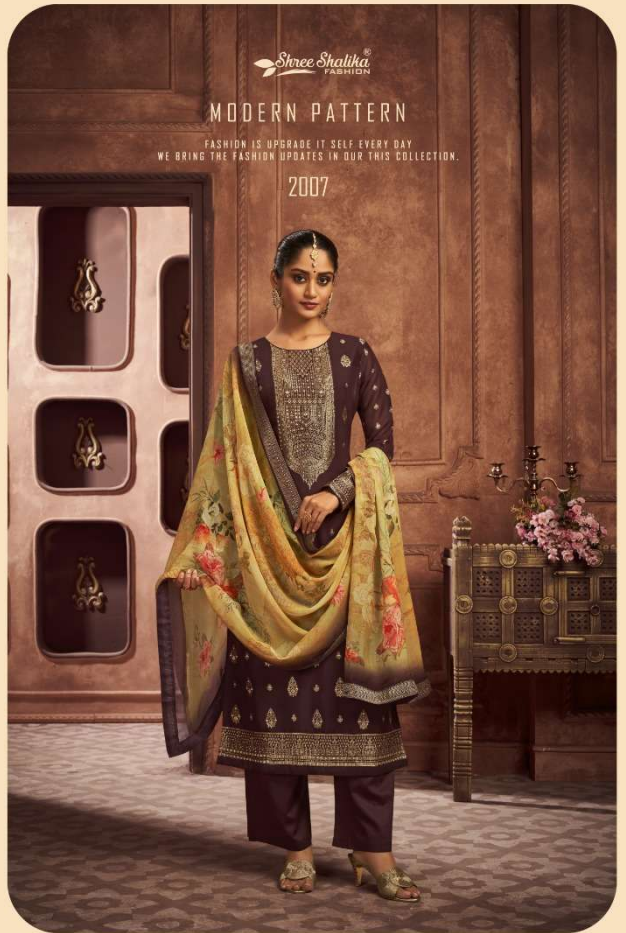

Shree Shalika
FASHION

MODERN PATTERN

FASHION IS UPGRADE IT SELF EVERY DAY
WE BRING THE FASHION UPDATES IN OUR THIS COLLECTION.

2007