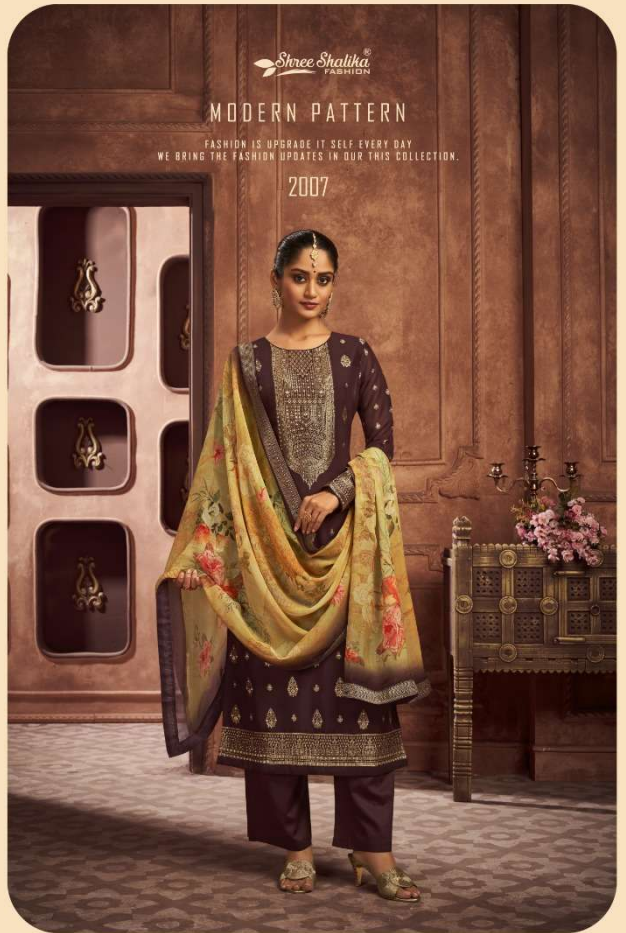

02
KUCHU
KHAAS

A PRODUCT BY SHREE SHALIKA FASHION

02
KUCHU
KHAAS

A PRODUCT BY SHREE SHALIKA FASHION

MORDEN MUSE

Sree Shalika
FASHION

FASHIONABLE TRIBUTE TO COLOR
AND SILHOUETTE THAT INSPIRED TREND.

MORDEN MUSE

2005

Sree Shalika
FASHION

MODERN PATTERN

FASHION IS UPGRADE IT SELF EVERY DAY
WE BRING THE FASHION UPDATES IN OUR THIS COLLECTION.

Shree Shalika
FASHION

ELEGANCE BEAUTY

ELEGANCE BEAUTY WITH TRADITIONAL
AND TRENDY DESIGNS.