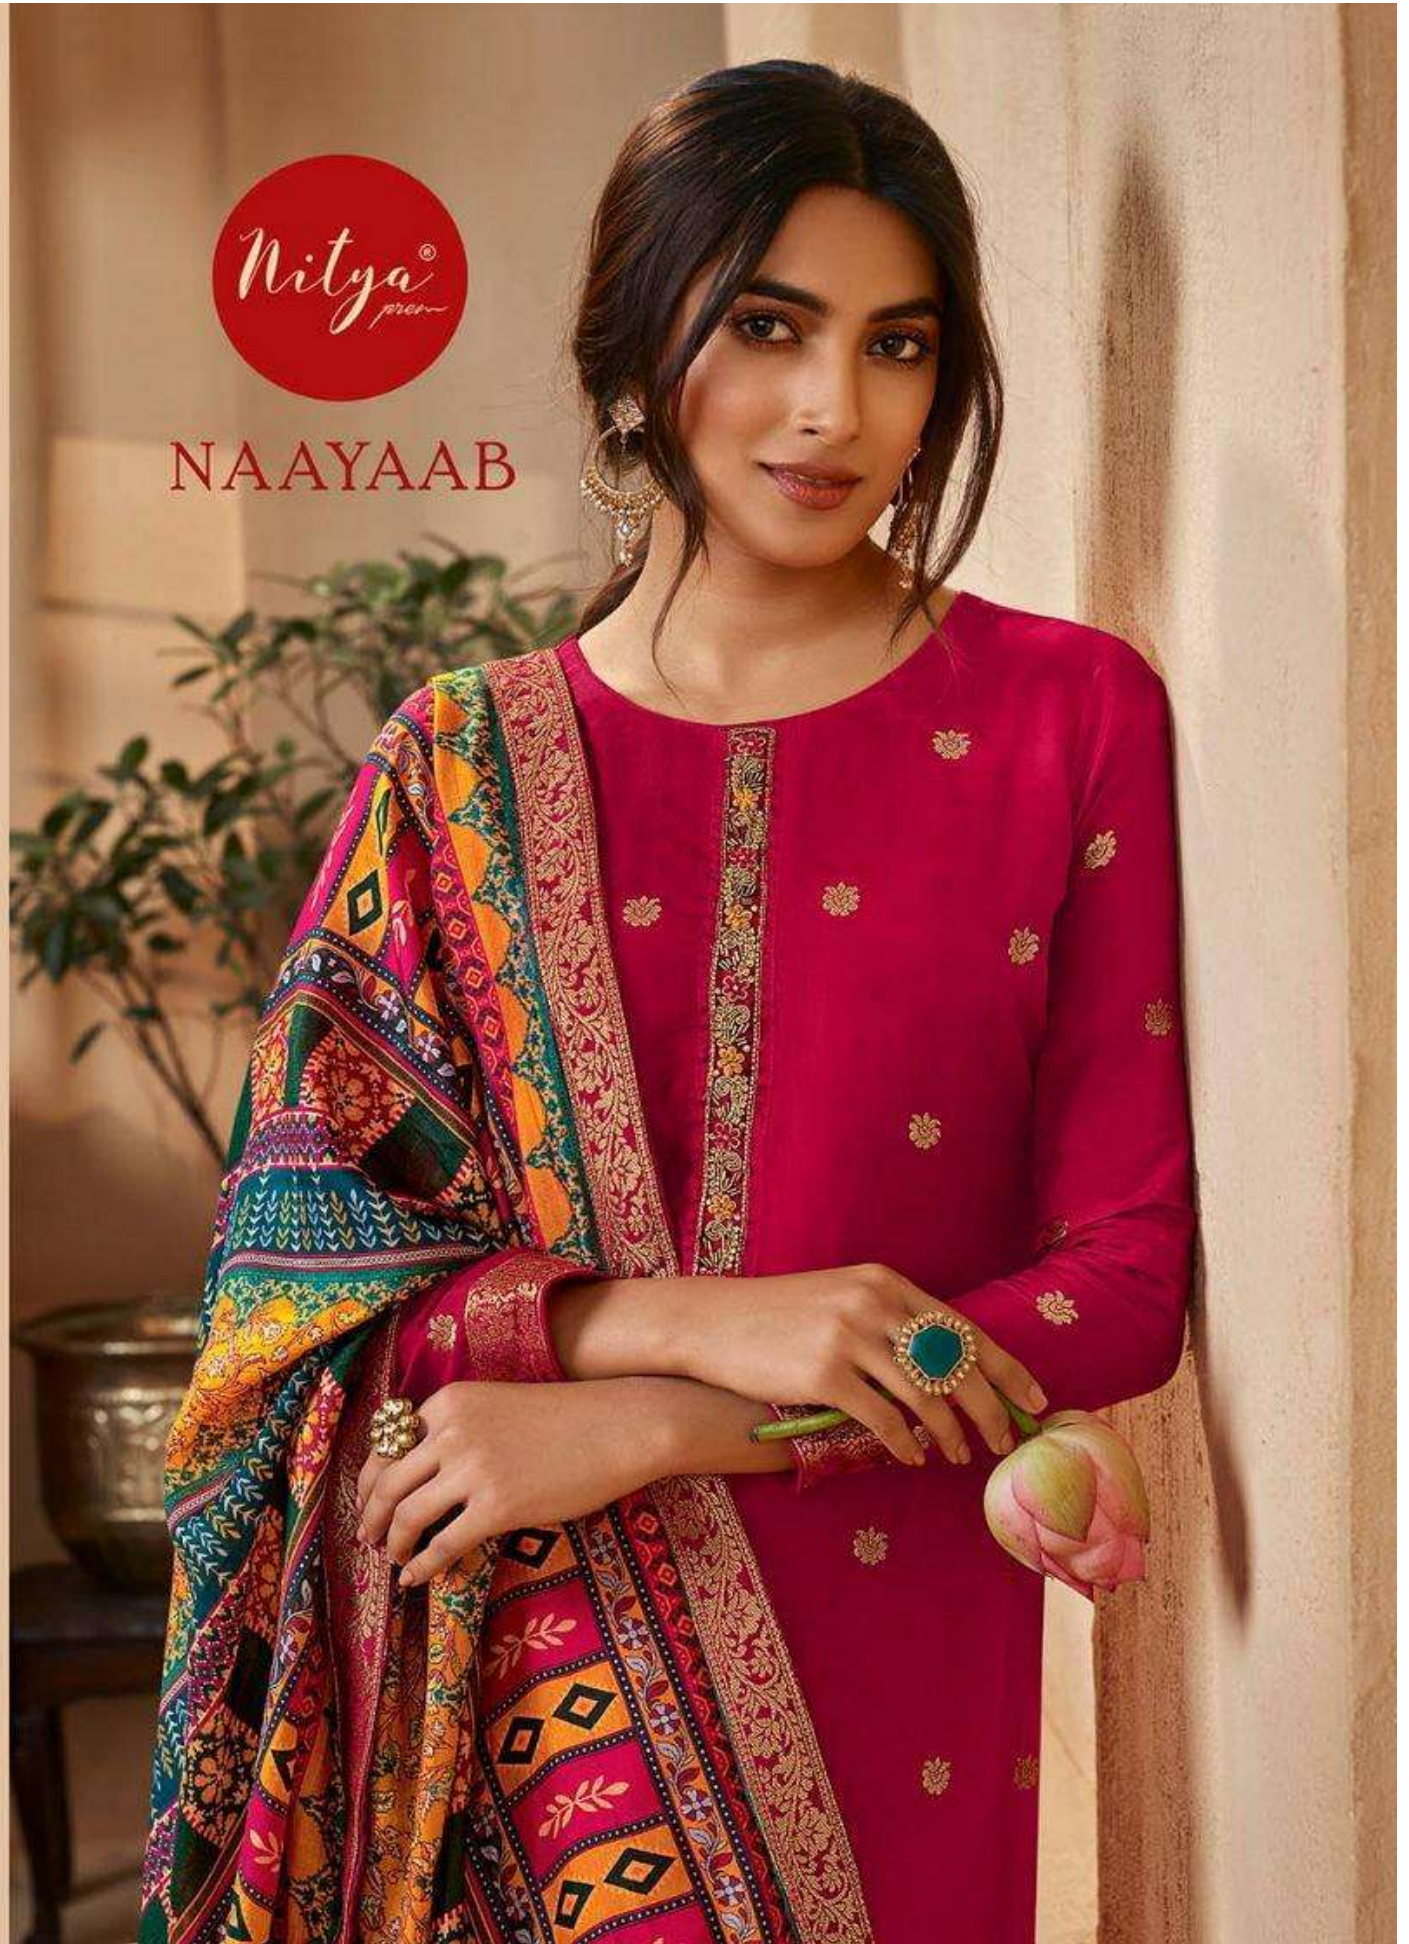

NAAYAAB

NAAYAAB

103

Milga

103

*Wilya*

Nitya<sup>®</sup>

101

102

103

104

105

106

**Top : Dola Jacquard with Hand work**  
**Dupatta : Eric Silk with four side Lace**  
**RATE : 1860.00**