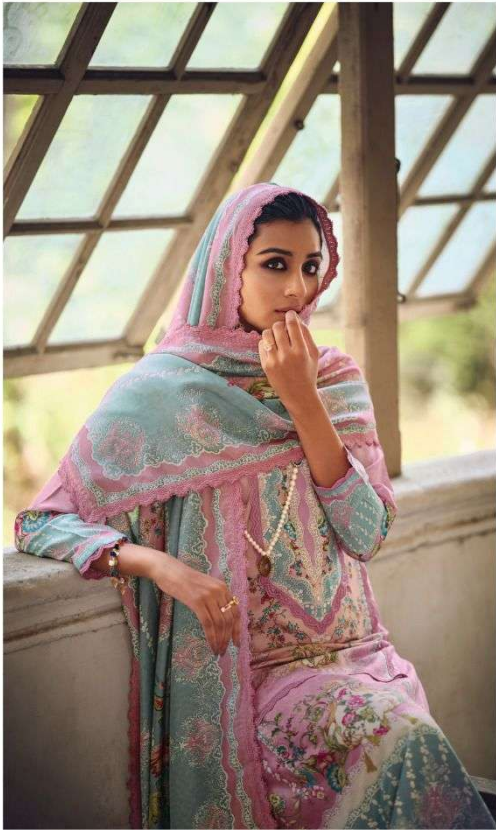

MODERN ETHNIC 10341