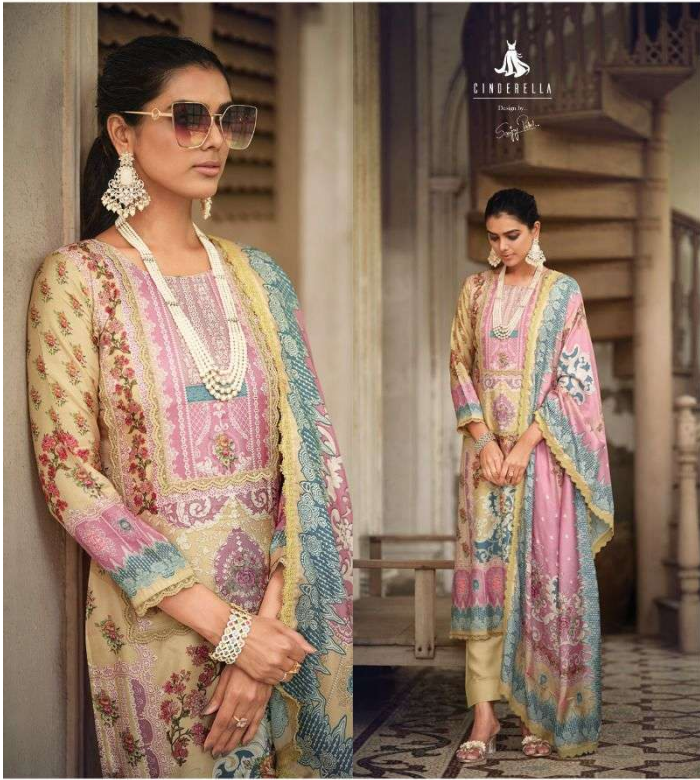

CINDERELLA

Design by

*Sanjay Patel*

RAAYA

CINDERELLA  
Design by  
Sangeeta Patel

“IF I HAD A  
POWER COLOR,  
IT WOULD  
DEFINITELY BE  
*SPARKLE*”

MODERN ETHNIC 10339

MODERN ETHNIC 10339

10339

10340

10341

10342

10343

10344

MODERN ETHNIC 10340

CINDELLA  
Designed by  
Saffron