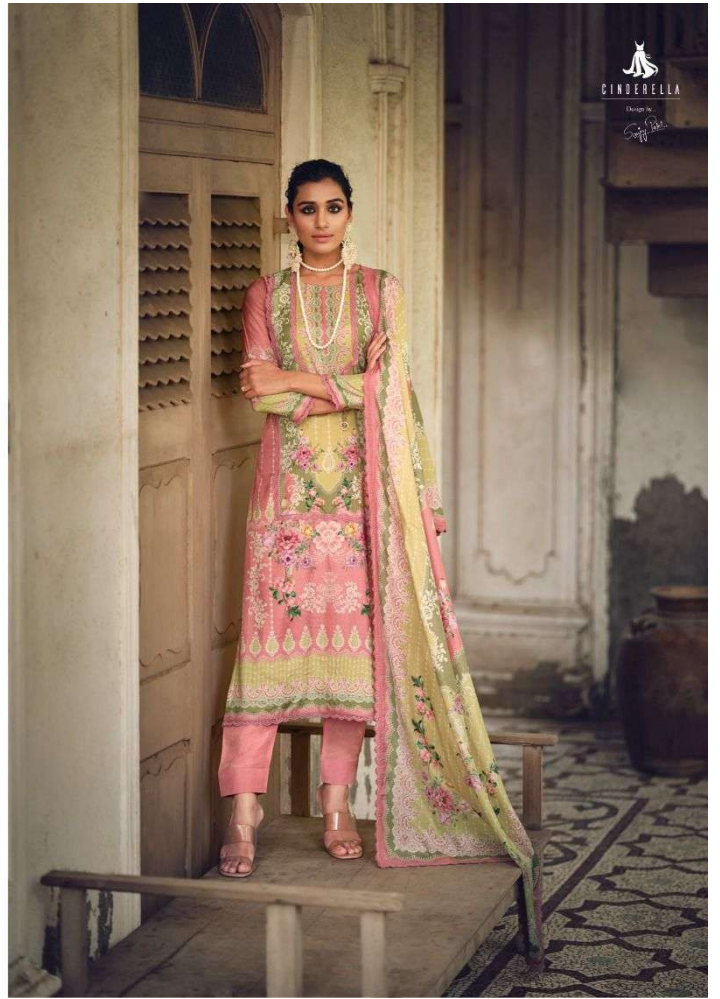

CINDERELLA

Design by

*Sanjay Patel*

RAAYA

CINDERELLA  
Design by  
Sangeeta Patel

“IF I HAD A  
POWER COLOR,  
IT WOULD  
DEFINITELY BE  
*SPARKLE*”

MODERN ETHNIC 10339

MODERN ETHNIC 10339

10339

10340

10341

10342

10343

10344

MODERN ETHNIC 10340

CINDELLA  
Designed by  
Saffron