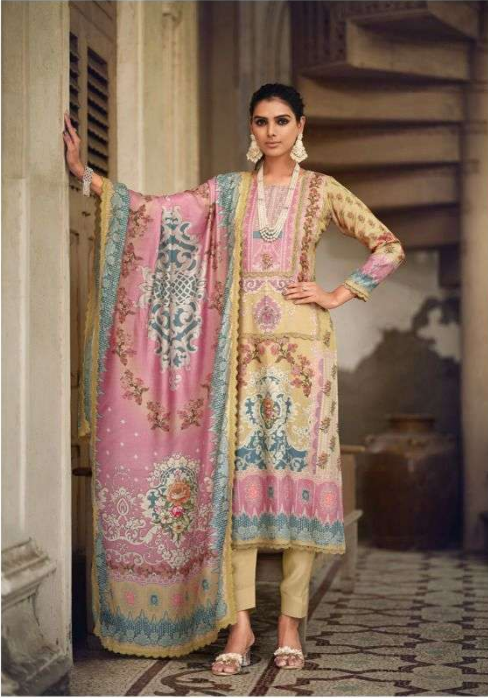

CINDERELLA

Design by

*Sanjay Patel*

RAAYA

CINDERELLA  
Design by  
Sangeeta Patel

“IF I HAD A  
POWER COLOR,  
IT WOULD  
DEFINITELY BE  
*SPARKLE*”

MODERN ETHNIC 10339

MODERN ETHNIC 10339

10339

10340

10341

10342

10343

10344

MODERN ETHNIC 10340

CINDELLA  
Designed by  
Saffron