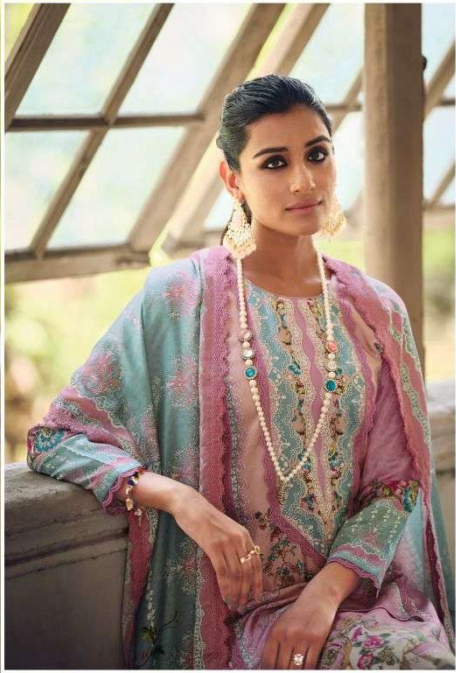

MODERN ETHNIC 10341