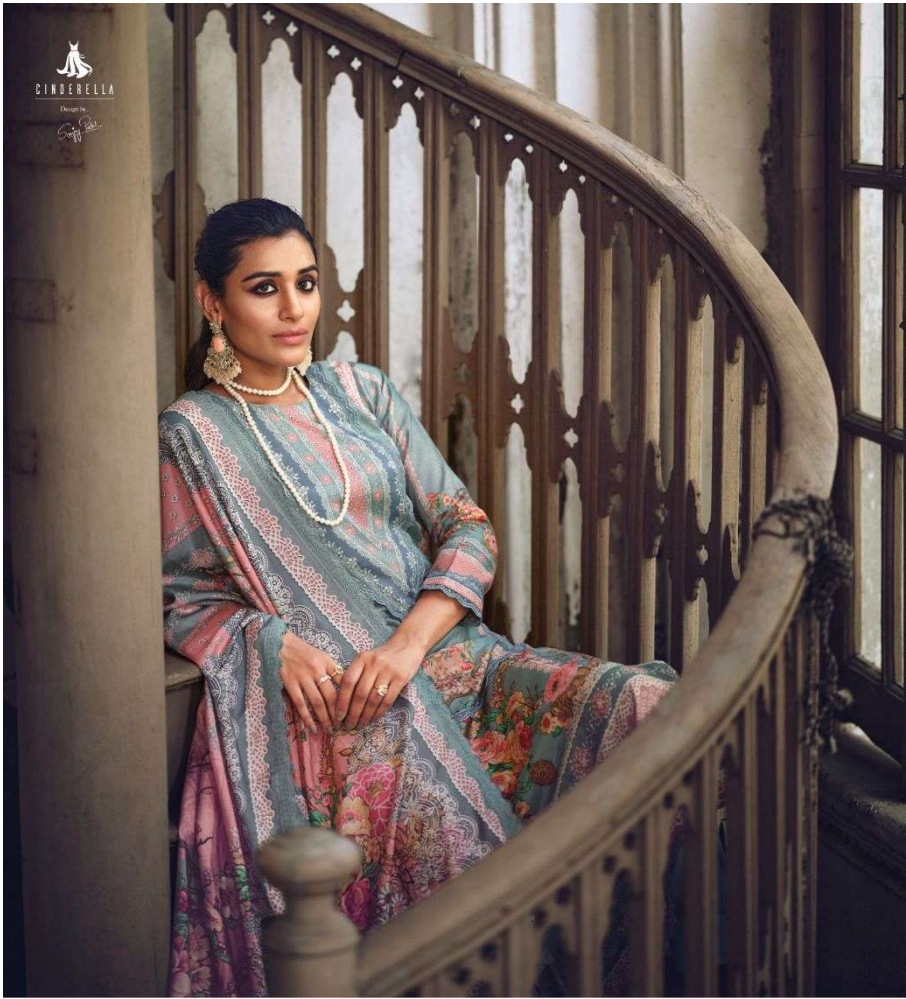

CINDERELLA
Designed by
S. P. Bhat