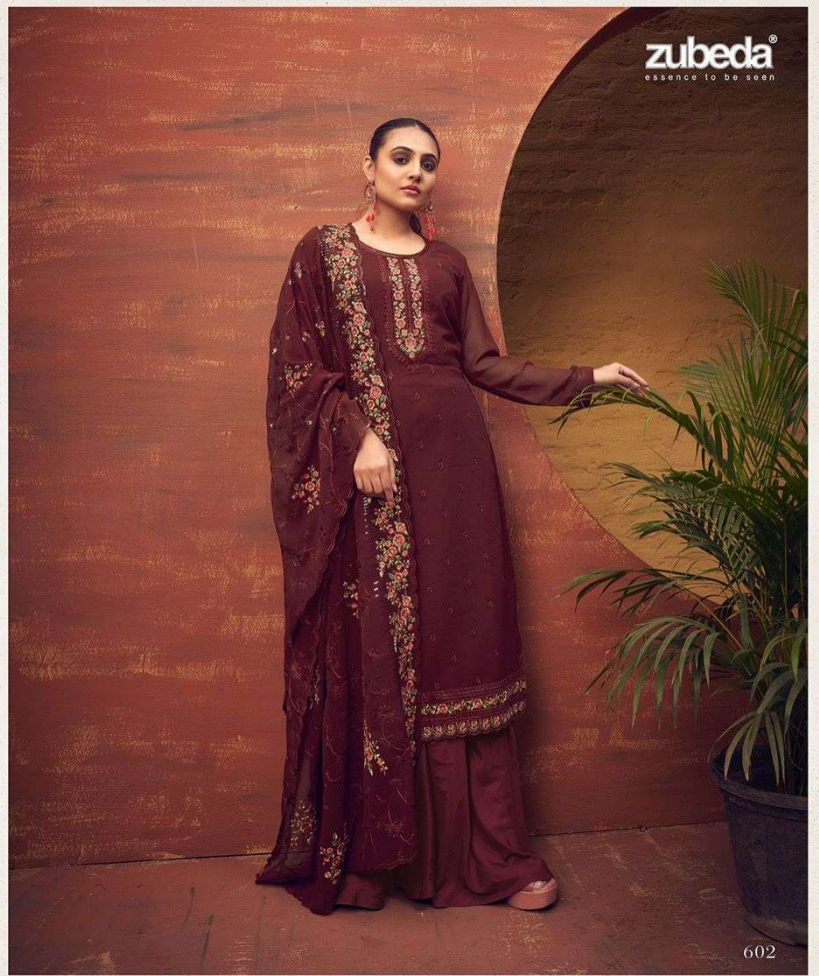

zubeda®
essence to be seen

RANGUN

zubeda[®]
essence to be seen

RANGUN

:TOP:

HEAVY GEORGETTE WITH EMBROIDERY

:DUPATTA:

GEORGETTE WITH EMBROIDERY SEQUENCE WORK

606

zubeda®
essence to be seen

RANGUN

zubeda®
essence to be seen

604

The
SPRING
FASHION
Issue

zubeda®
essence to be seen

605

601

zubeda®
essence to be seen

THE EMPRESS OF GLAMOUR

BY BREAKING WITHIN OF CONVENTIONS, SHE TELLS THE WORLD THAT SHE IS DIFFERENT, SHE AND HER
AHEAD OF YOUR CONTEMPORARIES, A TRUE MINGLING OF STYLE.

zubeda®
essence to be seen