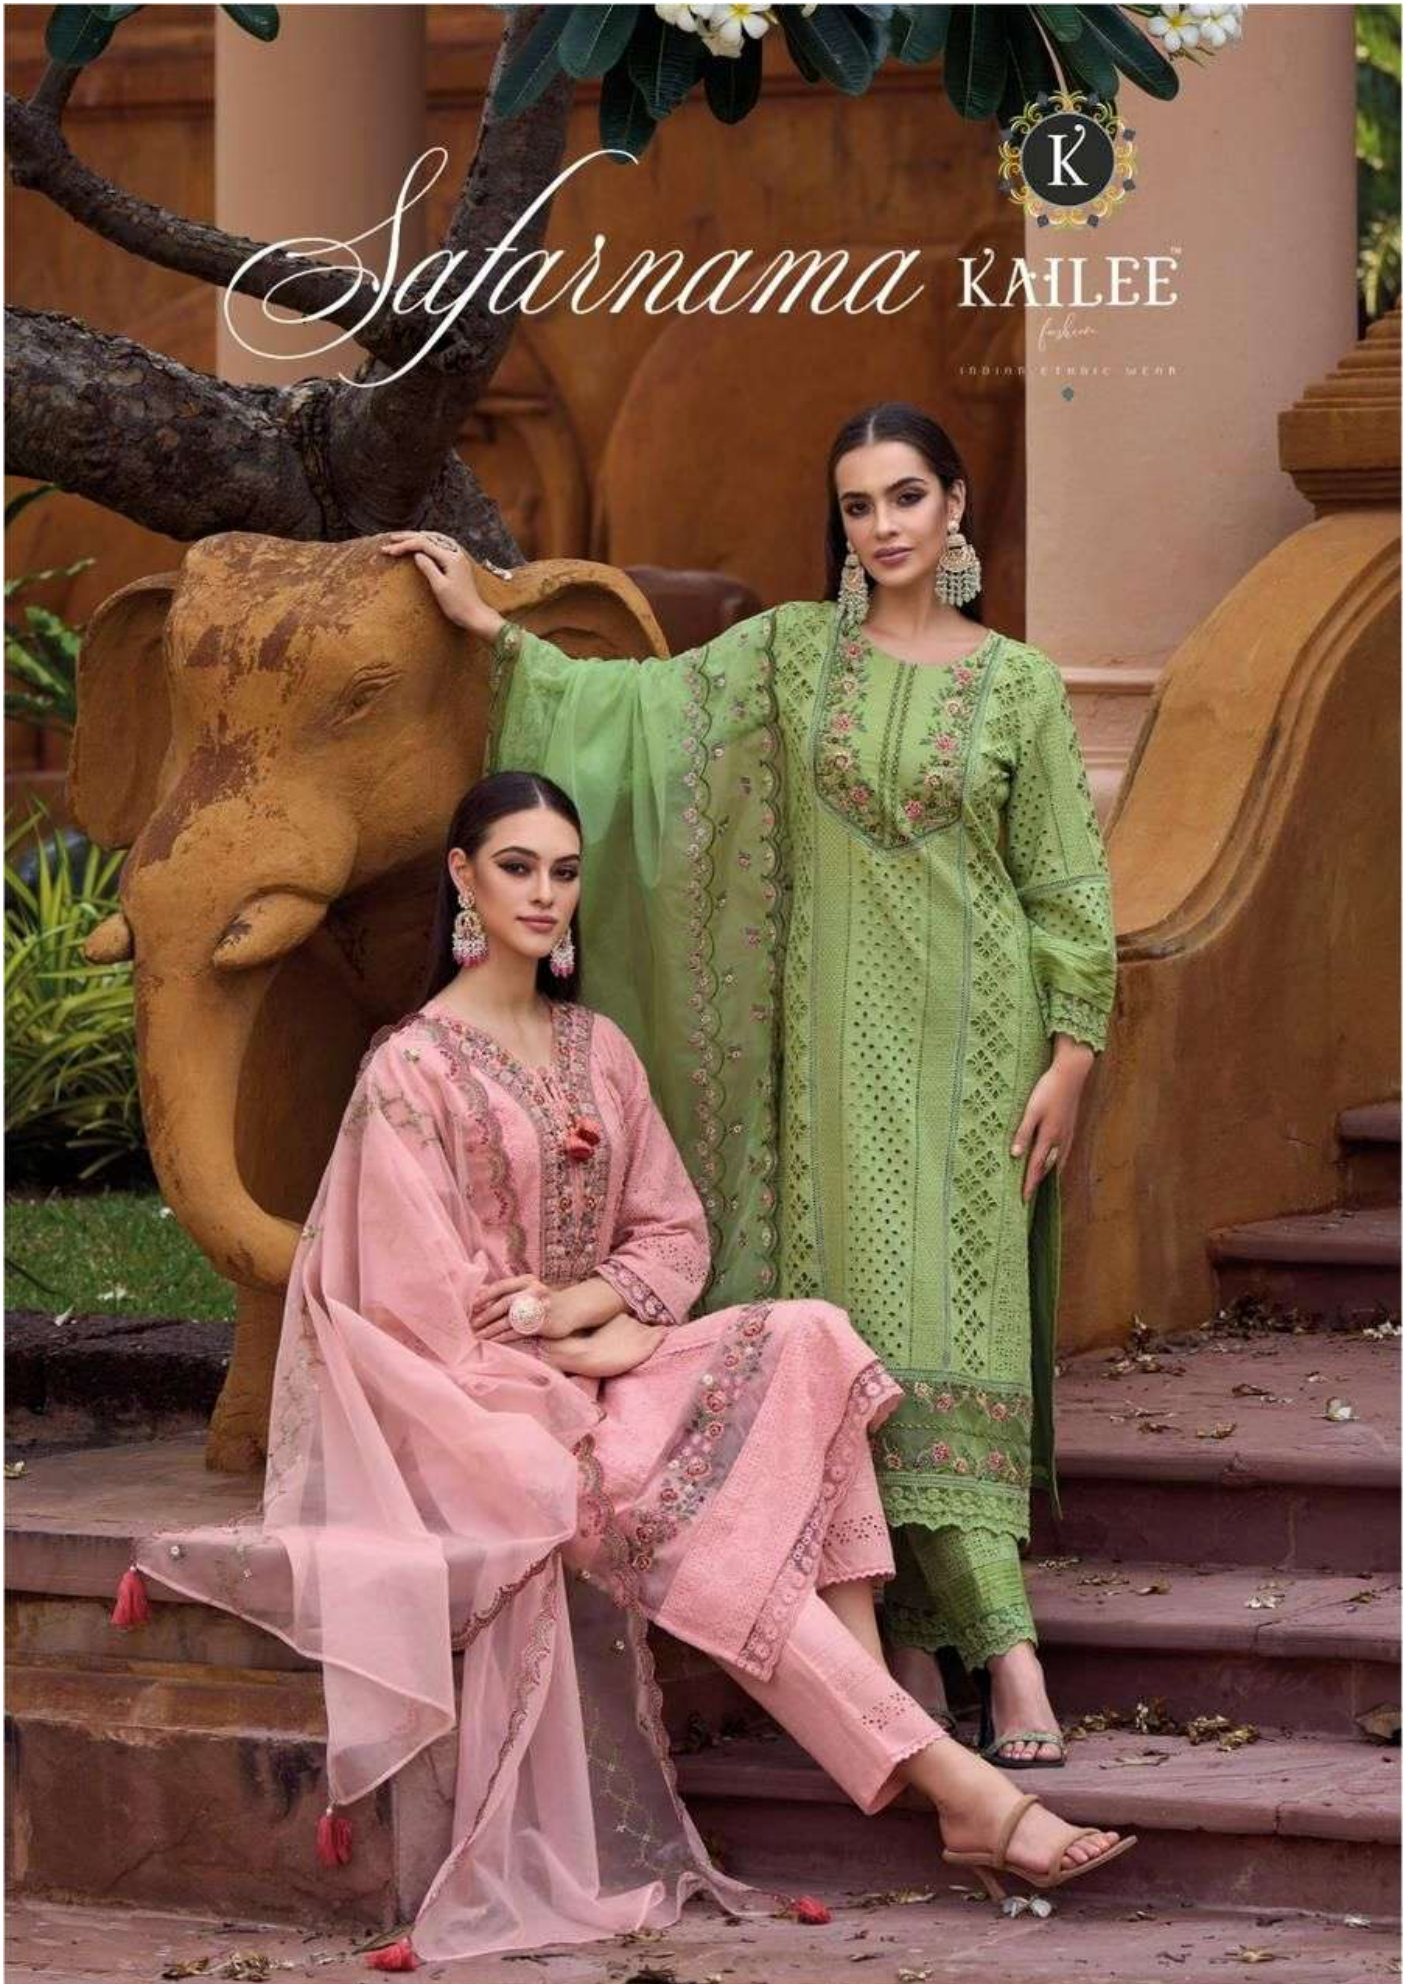

# Safarnama

KAILEE™  
fashion  
INDIAN EMBROIDERED WEAR

# Safarnama

KAILEE™  
fashion  
INDIAN EMBROIDERED WEAR

*Safarname* 40302

*Safarname* 40301

KAILEE

*fashion*

INDIAN ETHNIC WEAR

KAILEE

DESIGNER  
LONDON STREET MARKET

KAILEE™

fashion

TRADITIONALLY CRAFTED WEAVE

Safarnama 40303

*Safarnama 40301*

*Safarnama 40302*

*Safarnama 40303*