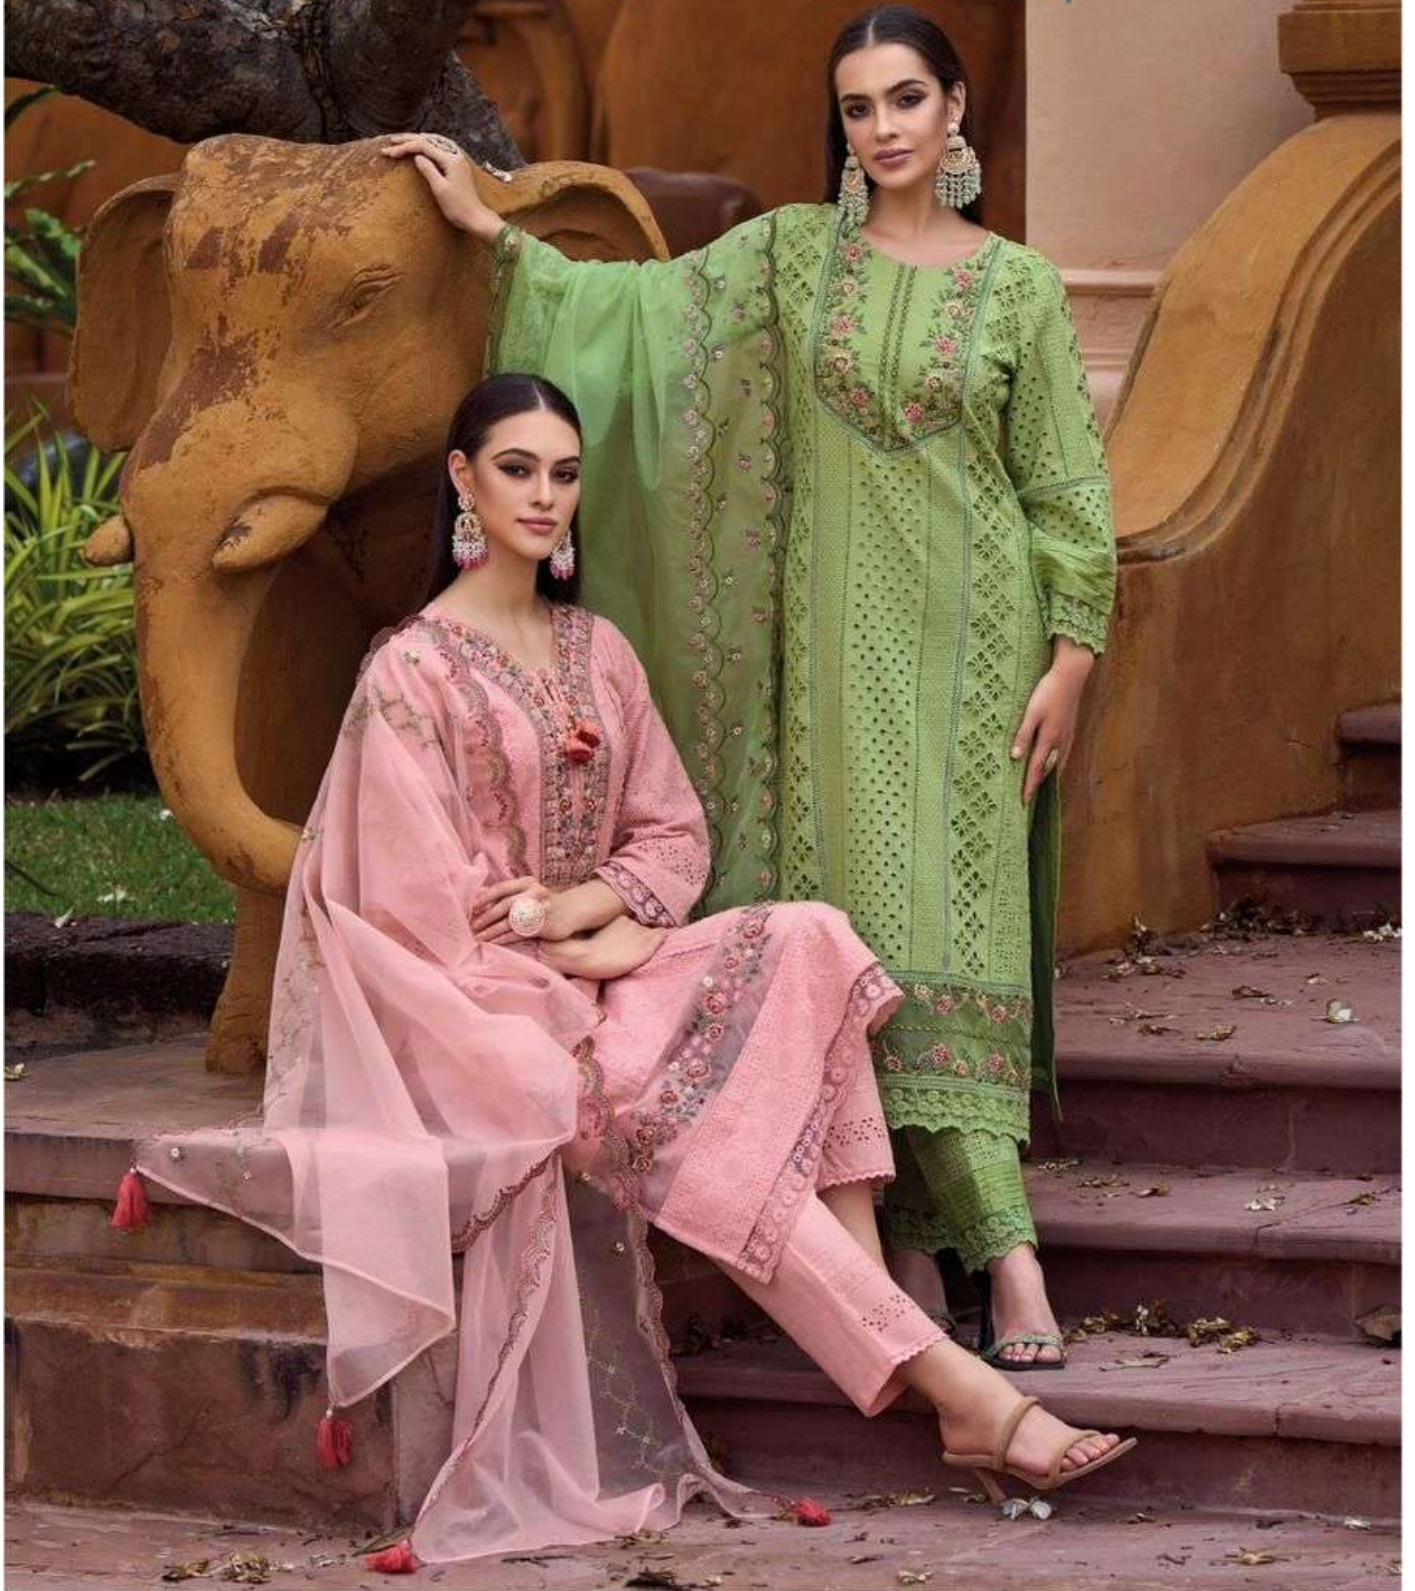

Safarnama

KAILEE™
fashion
INDIAN EMBROIDERED WEAR

Safarnama

KAILEE™
fashion
INDIAN EMBROIDERED WEAR

Safarname 40302

Safarname 40301

KAILEE

fashion

INDIAN ETHNIC WEAR

KAILEE

DESIGNER
LONDON STREET MARKET

KAILEE™

fashion

TRADITIONALLY CRAFTED WEAVE

Safarnama 40303

Safarnama 40301