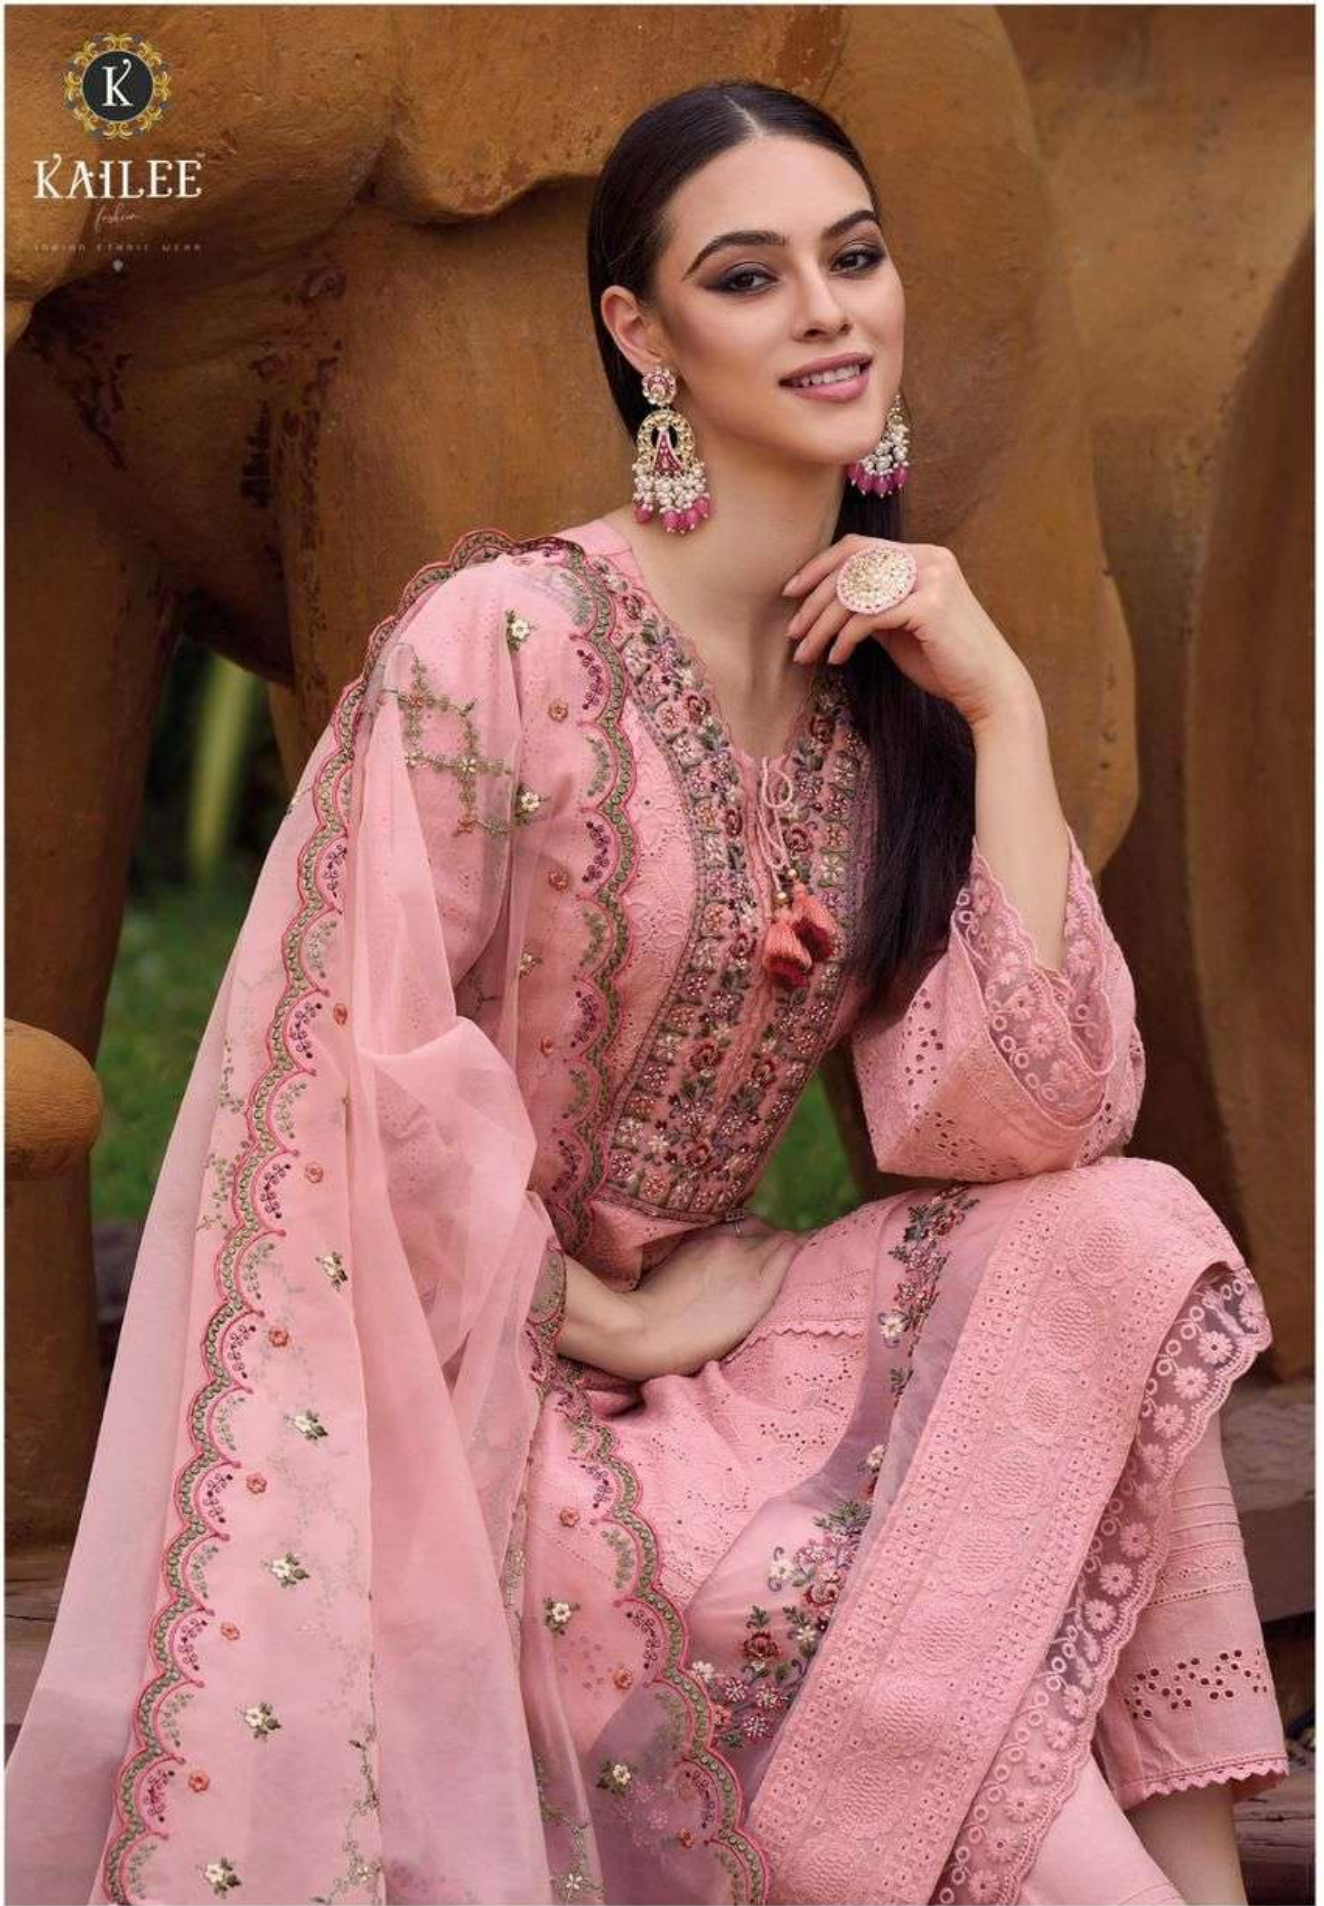

Safarnama

KAILEE™
fashion
INDIAN EMBROIDERED WEAR

Safarnama

KAILEE™
fashion
INDIAN EMBROIDERED WEAR

Safarname 40302

Safarname 40301

KAILEE

fashion

INDIAN ETHNIC WEAR

KAILEE

DESIGNER
LONDON STREET MARKET

KAILEE™

fashion

TRADITIONALLY CRAFTED WEAVE

Safarnama 40303

Safarnama 40301