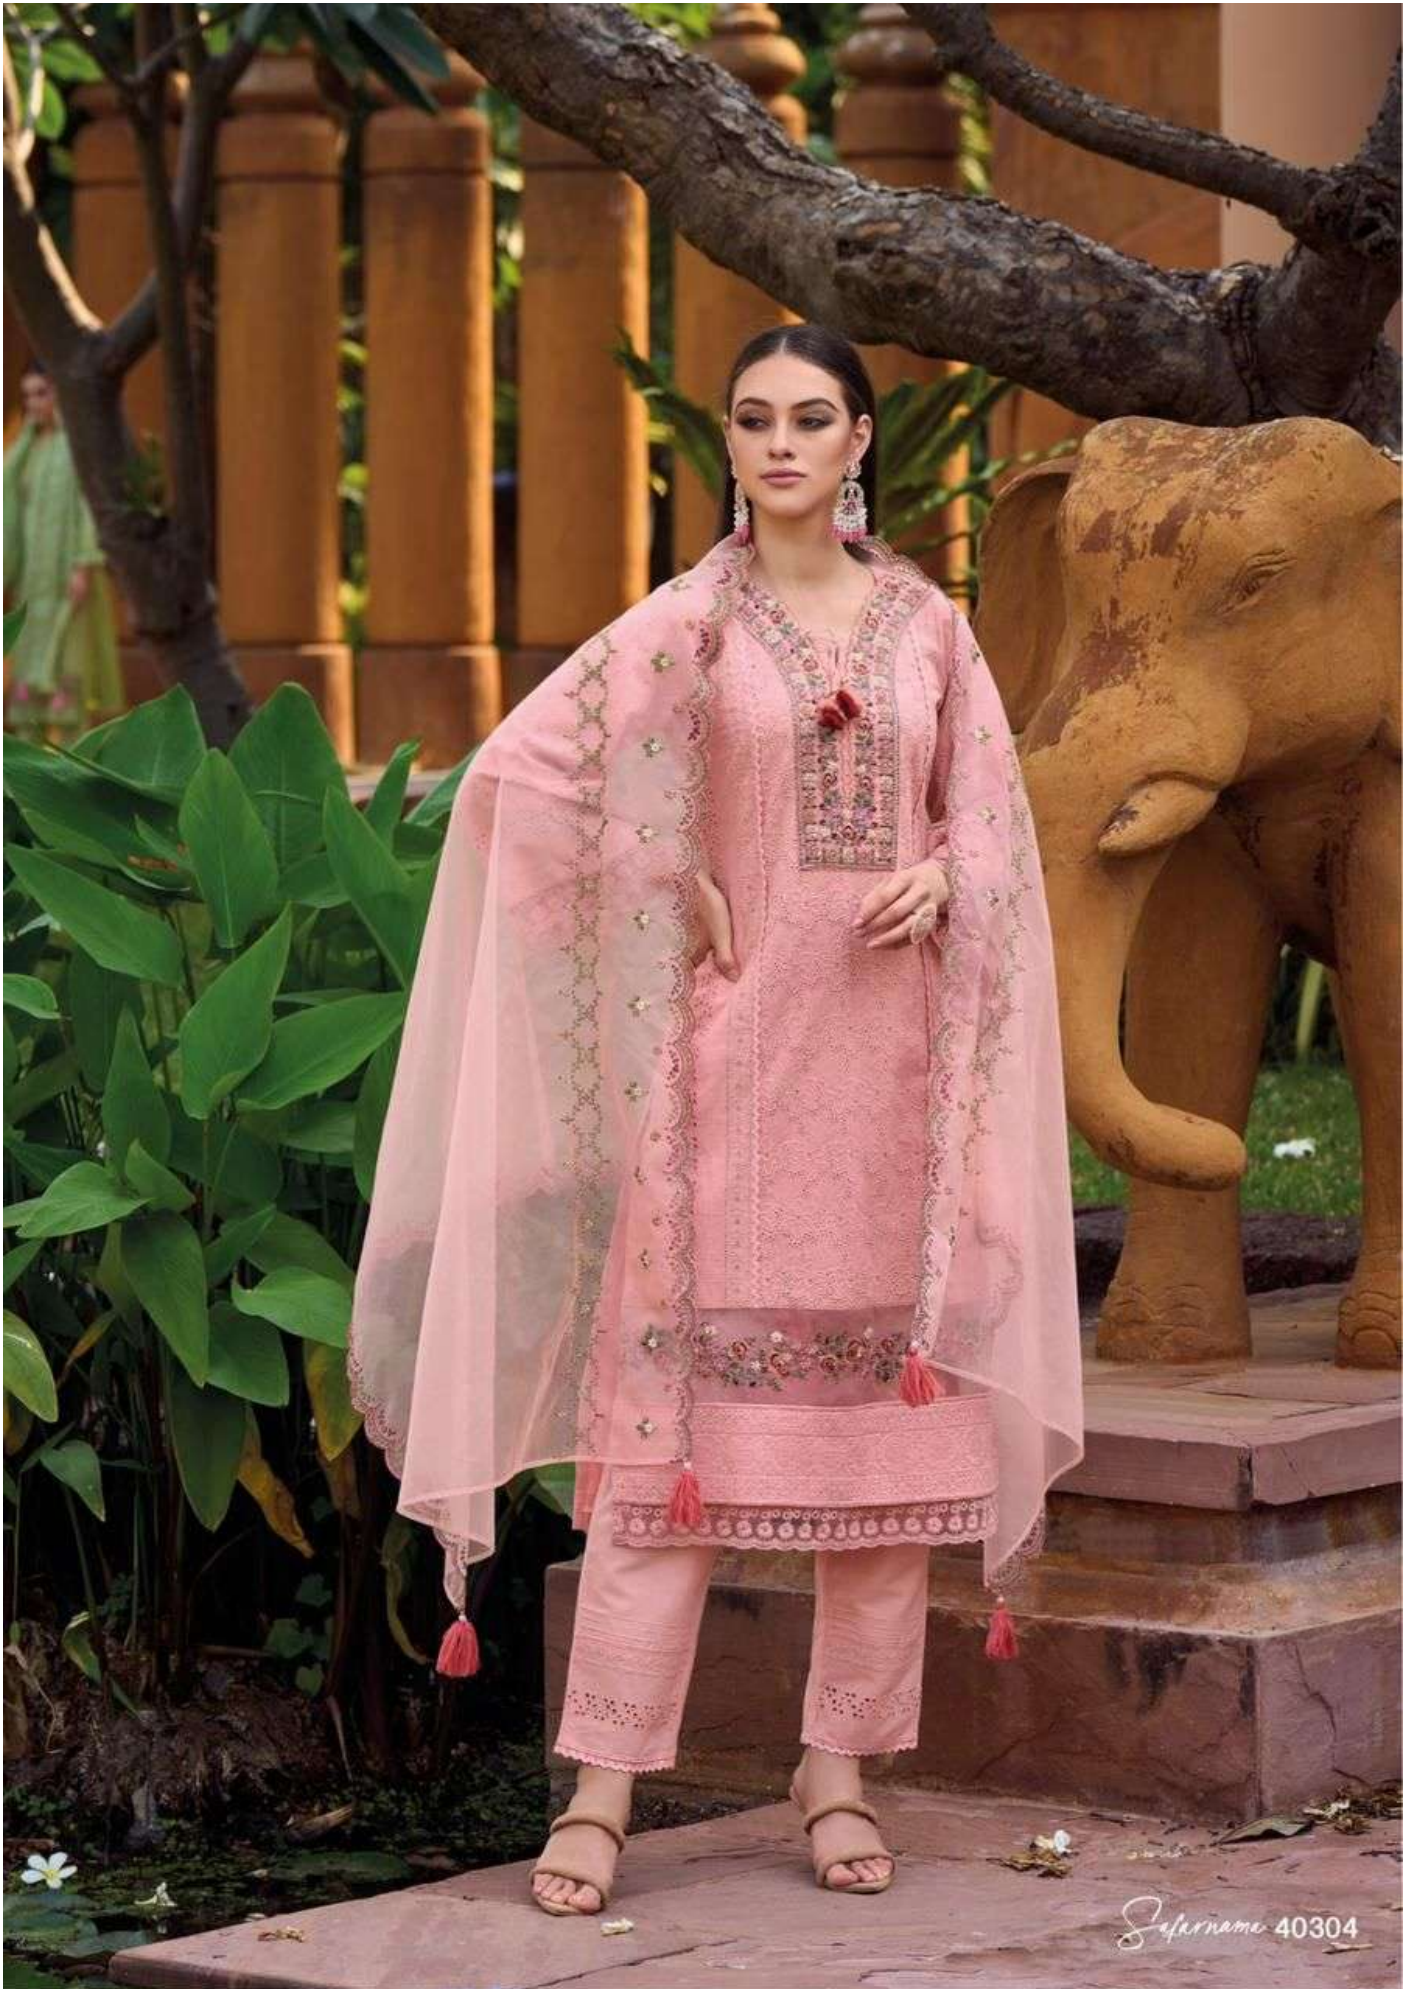

Safarnama 40301

Safarnama 40302

Safarnama 40303

Safarnama 40304

Sufarnama 40304