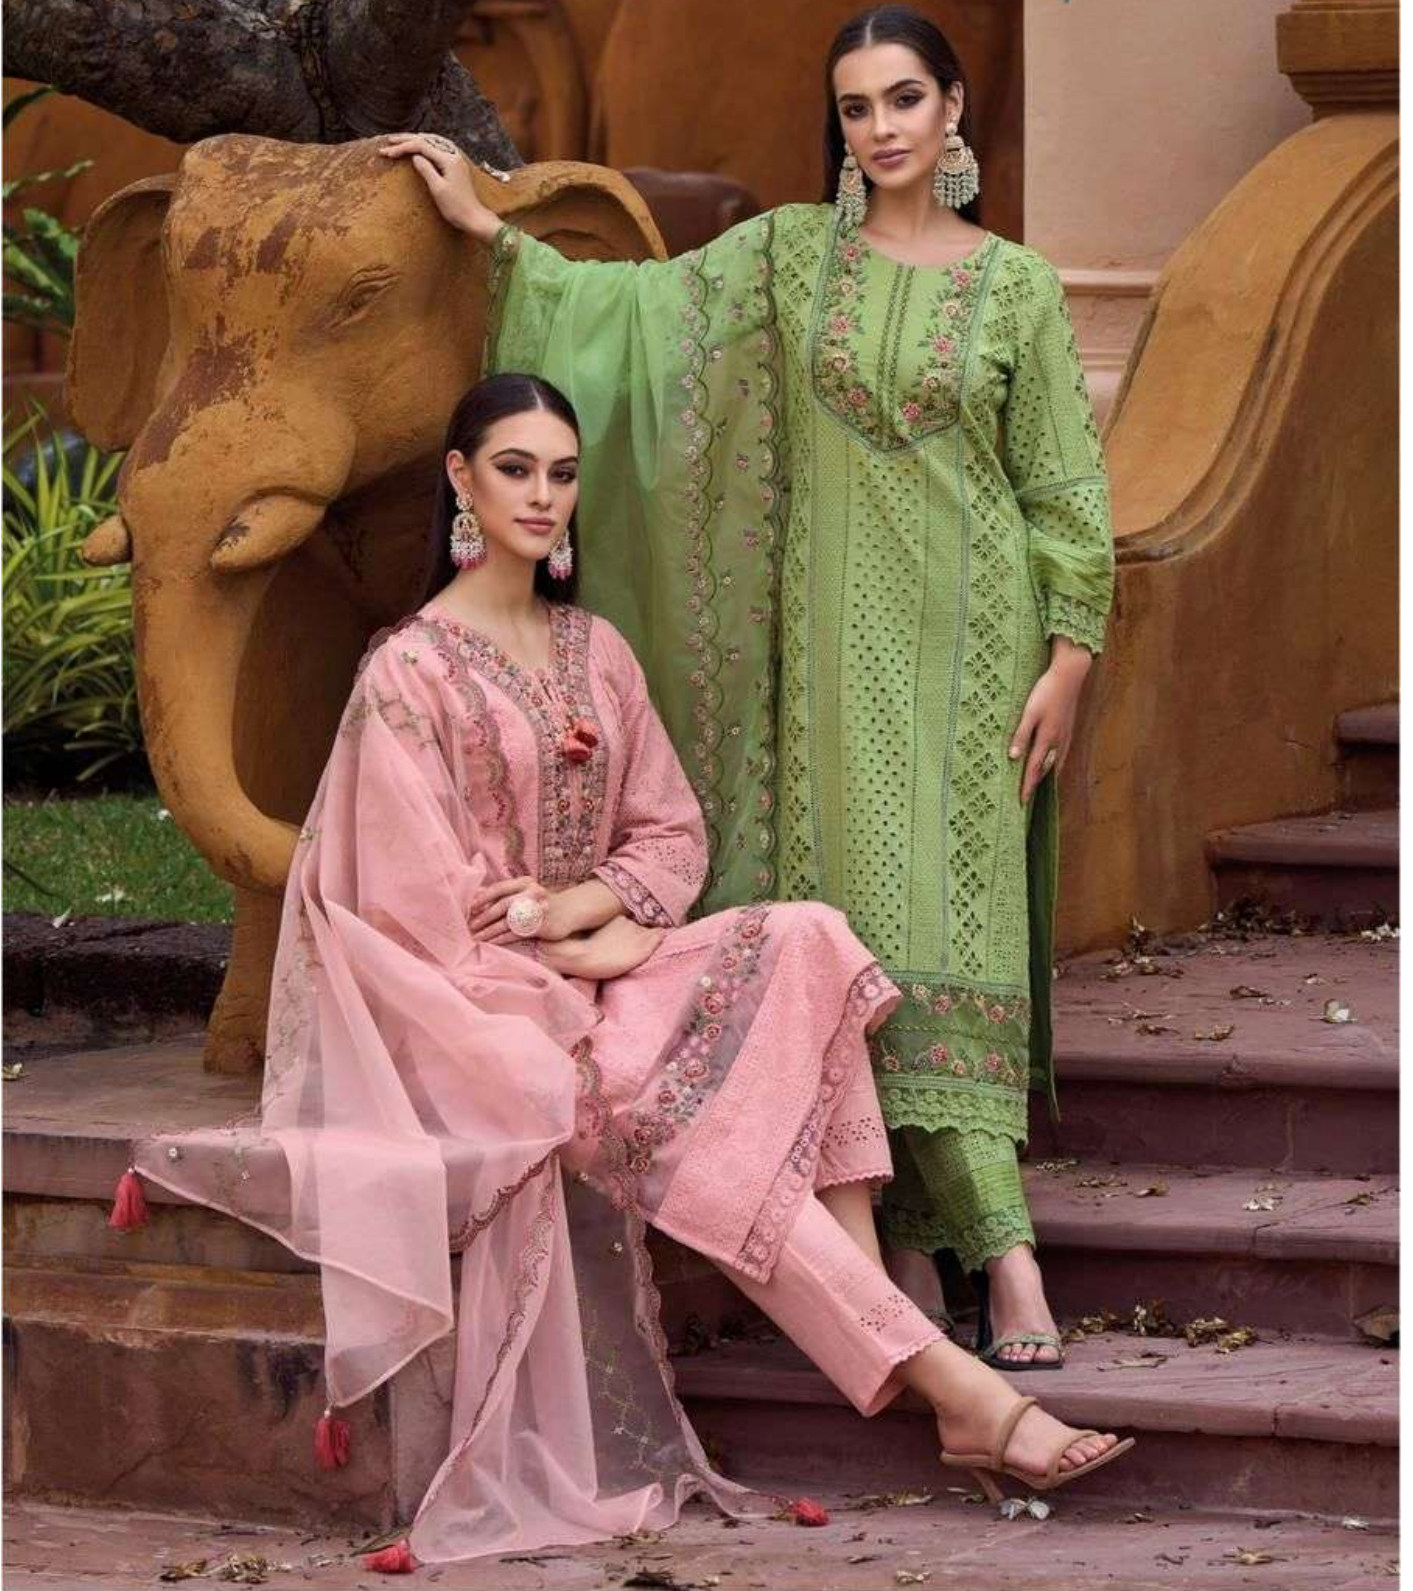

# Safarnama

KAILEE™  
fashion  
INDIAN EMBROIDERED WEAR

# Safarnama

KAILEE™  
fashion  
INDIAN EMBROIDERED WEAR

*Safarname* 40302

*Safarname* 40301

KAILEE

*fashion*

INDIAN ETHNIC WEAR

KAILEE

DESIGNER  
LONDON STREET MARKET

KAILEE™

fashion

TRADITIONALLY CRAFTED WEAVE

Safarnama 40303

*Safarnama 40301*

*Safarnama 40302*

*Safarnama 40303*