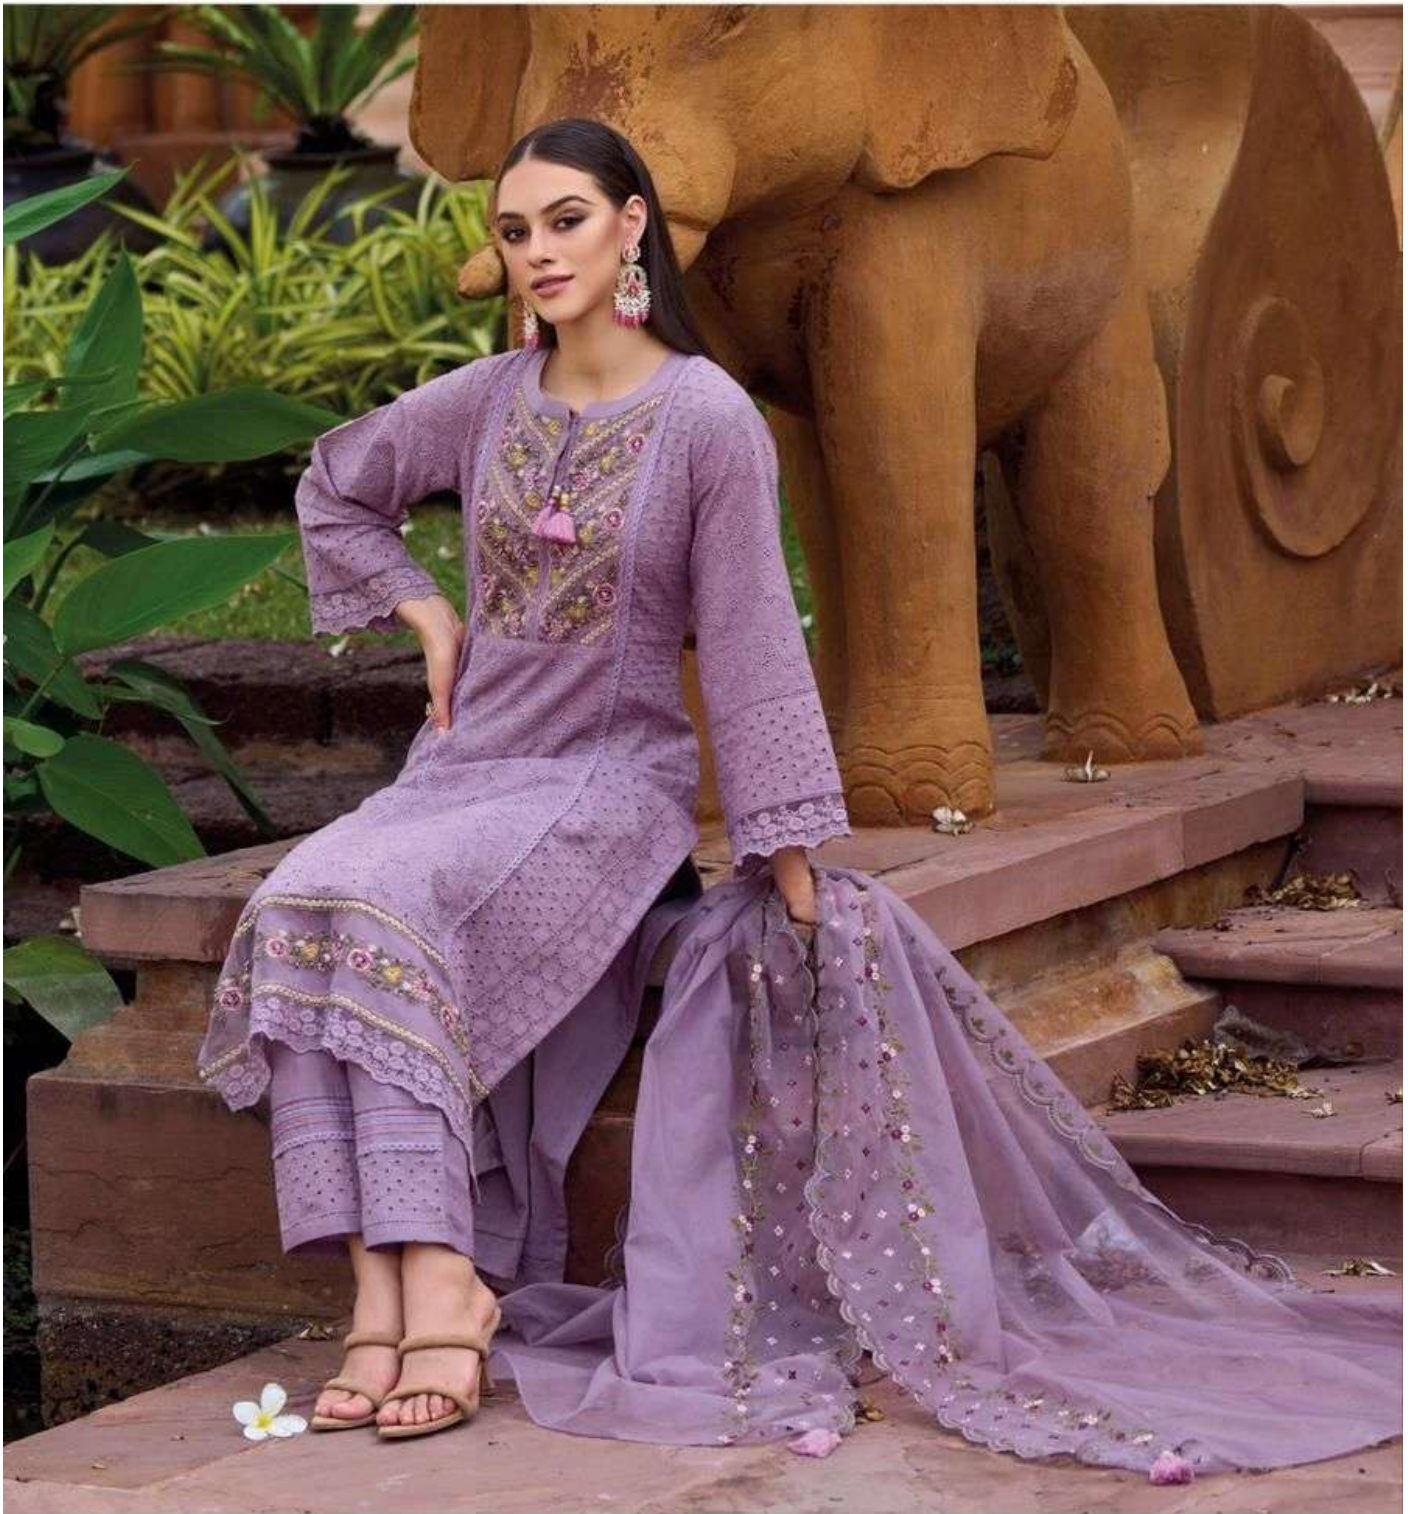

# Safarnama

KAILEE™  
fashion  
INDIAN EMBROIDERED WEAR

# Safarnama

KAILEE™  
fashion  
INDIAN EMBROIDERED WEAR

*Safarname* 40302

*Safarname* 40301

KAILEE

*fashion*

INDIAN ETHNIC WEAR

KAILEE

DESIGNER  
LONDON STREET MARKET

KAILEE™

fashion

TRADITIONALLY CRAFTED WEAVE

Safarnama 40303

*Safarnama 40301*

*Safarnama 40302*

*Safarnama 40303*