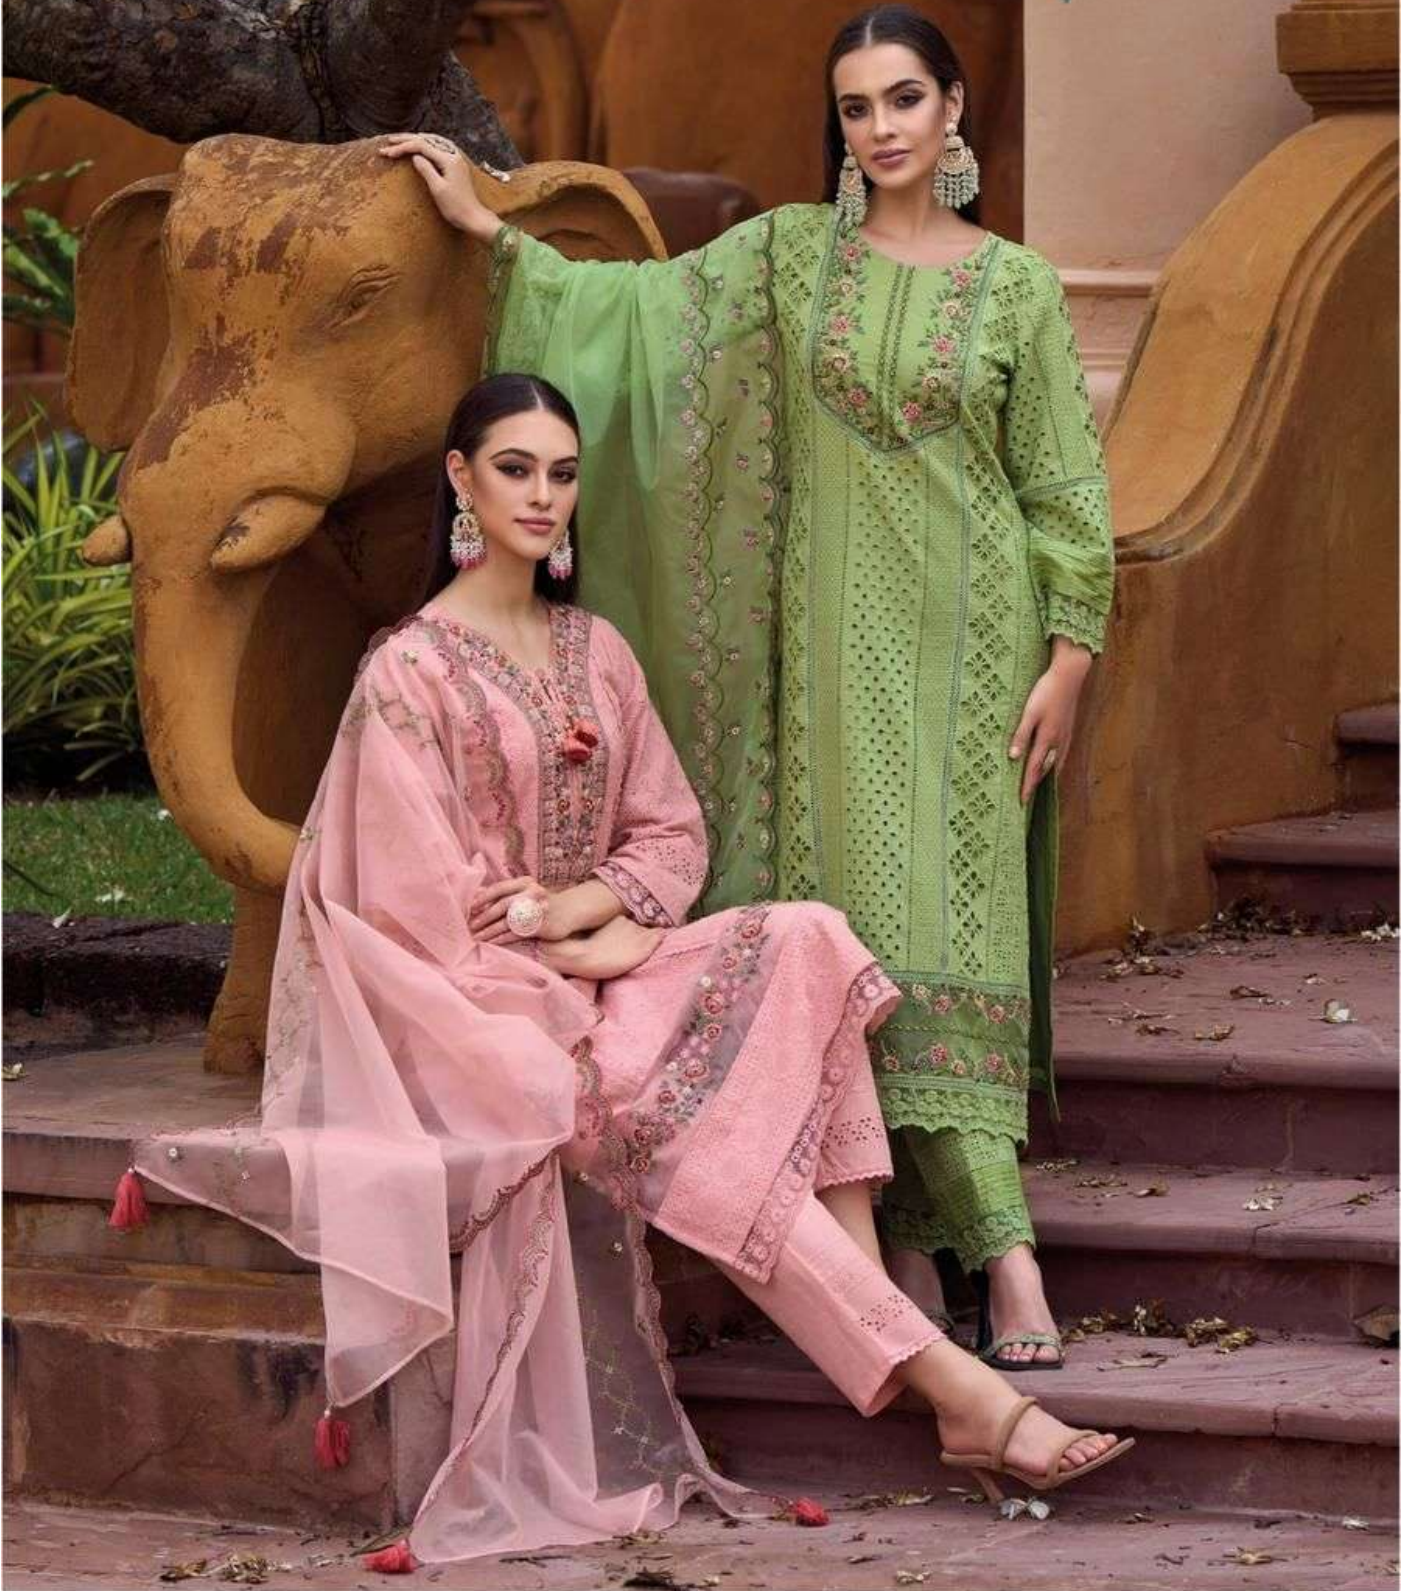

Safarnama

KAILEE™
fashion
INDIAN EMBROIDERED WEAR

Safarnama

KAILEE™
fashion
INDIAN EMBROIDERED WEAR

Safarname 40302

Safarname 40301

KAILEE

fashion

INDIAN ETHNIC WEAR

KAILEE

DESIGNER
LONDON STREET MARKET

KAILEE™

fashion

TRADITIONALLY CRAFTED WEAVE

Safarnama 40303

Safarnama 40301