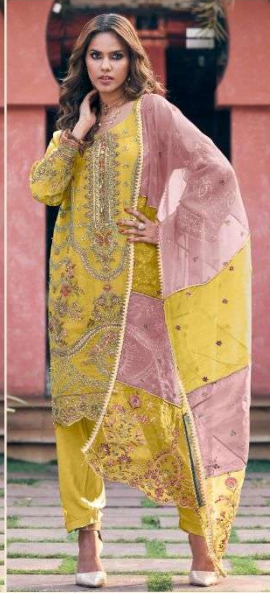

DO NOT USE ANY TYPE OF BLEACH OR STAIN REMOVING CHEMICALS  
DO NOT OVER EXPOSE DAMP FABRIC TO STRONG SUNLIGHT  
IRON AT MODERATE TEMPERATURE

ଶ୍ରୀ

READY MADE  
COLLECTION

R-1074D

R-1074E

R-1074F

R-1074G