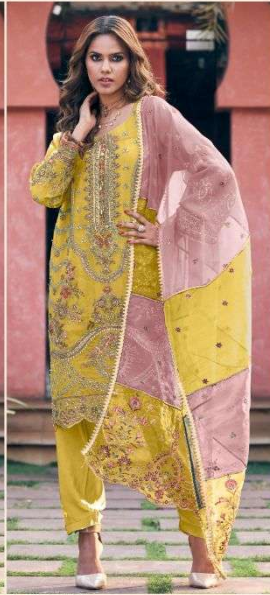

DO NOT USE ANY TYPE OF BLEACH OR STAIN REMOVING CHEMICALS  
DO NOT OVER EXPOSE DAMP FABRIC TO STRONG SUNLIGHT  
IRON AT MODERATE TEMPERATURE

ଶ୍ରୀ

READY MADE  
COLLECTION

R-1074D

R-1074E

R-1074F

R-1074G