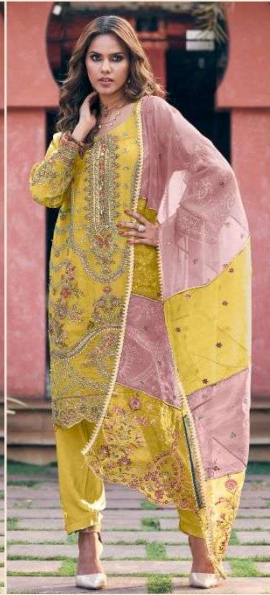

ଶ୍ରୀ

R-1074 F

CARE INSTRUCTIONS

DO NOT USE ANY TYPE OF BLEACH OR STAIN REMOVING CHEMICALS
DO NOT OVER EXPOSE DAMP FABRIC TO STRONG SUNLIGHT
IRON AT MODERATE TEMPERATURE

ଶ୍ରୀ

READY MADE
COLLECTION

R-1074D

R-1074E