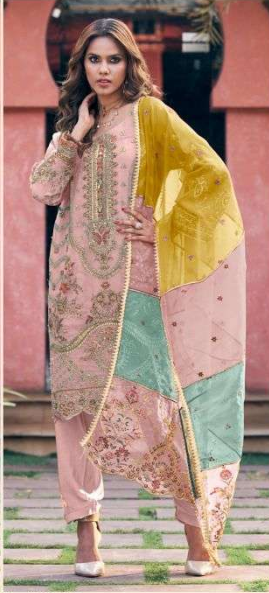

DO NOT USE ANY TYPE OF BLEACH OR STAIN REMOVING CHEMICALS  
DO NOT OVER EXPOSE DAMP FABRIC TO STRONG SUNLIGHT  
IRON AT MODERATE TEMPERATURE

ଶ୍ରୀ

READY MADE  
COLLECTION

R-1074D

R-1074E

R-1074F

R-1074G