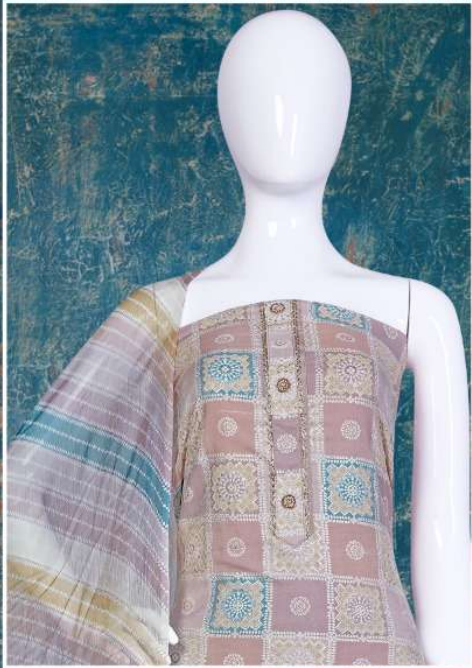

# KVA

Top :- Pure Cotton Linen Foil  
Print With Ethnic Work.

Bottom :- Pure Cotton Solid Dyed.

Dupatta :- Pure Bemberg Print.

2147-B

KIA

Top :- Pure Cotton Linen Foil Print With Ethnic Work.

Bottom :- Pure Cotton Solid Dyed.

# KVA

Top :- Pure Cotton Linen Foil  
Print With Ethnic Work.

Bottom :- Pure Cotton Solid Dyed.

Dupatta :- Pure Bemberg Print.

2147-D

# KVA

Top :- Pure Cotton Linen Foil  
Print With Ethnic Work.

Bottom :- Pure Cotton Solid Dyed.

Dupatta :- Pure Bemberg Print.

21447-C

Always No.1

A PRODUCT BY

**Lipson**®