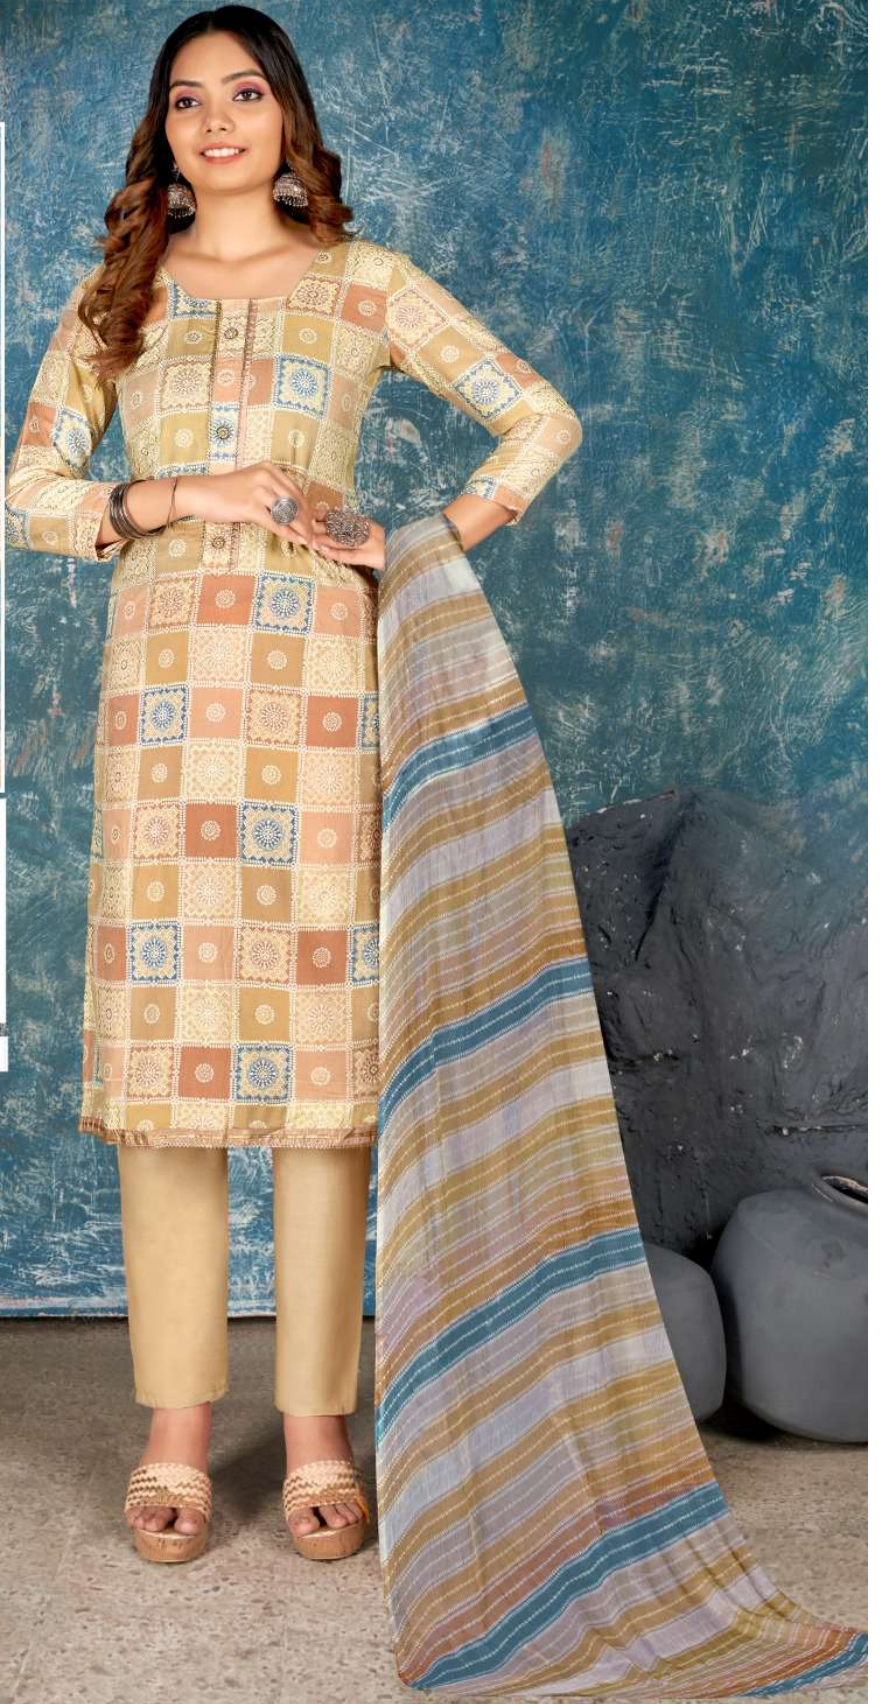

# KVA

Top :- Pure Cotton Linen Foil  
Print With Ethnic Work.

Bottom :- Pure Cotton Solid Dyed.

Dupatta :- Pure Bemberg Print.

2147-B

KIA

Top :- Pure Cotton Linen Foil Print With Ethnic Work.

Bottom :- Pure Cotton Solid Dyed.

Dupatta :- Pure Bemberg Print.

2147-A

# KVA

Top :- Pure Cotton Linen Foil  
Print With Ethnic Work.

Bottom :- Pure Cotton Solid Dyed.

Dupatta :- Pure Bemberg Print.

2147-D

# KVA

Top :- Pure Cotton Linen Foil  
Print With Ethnic Work.

Bottom :- Pure Cotton Solid Dyed.

Dupatta :- Pure Bemberg Print.

21447-C

Always No.1

A PRODUCT BY

**Lipson**®