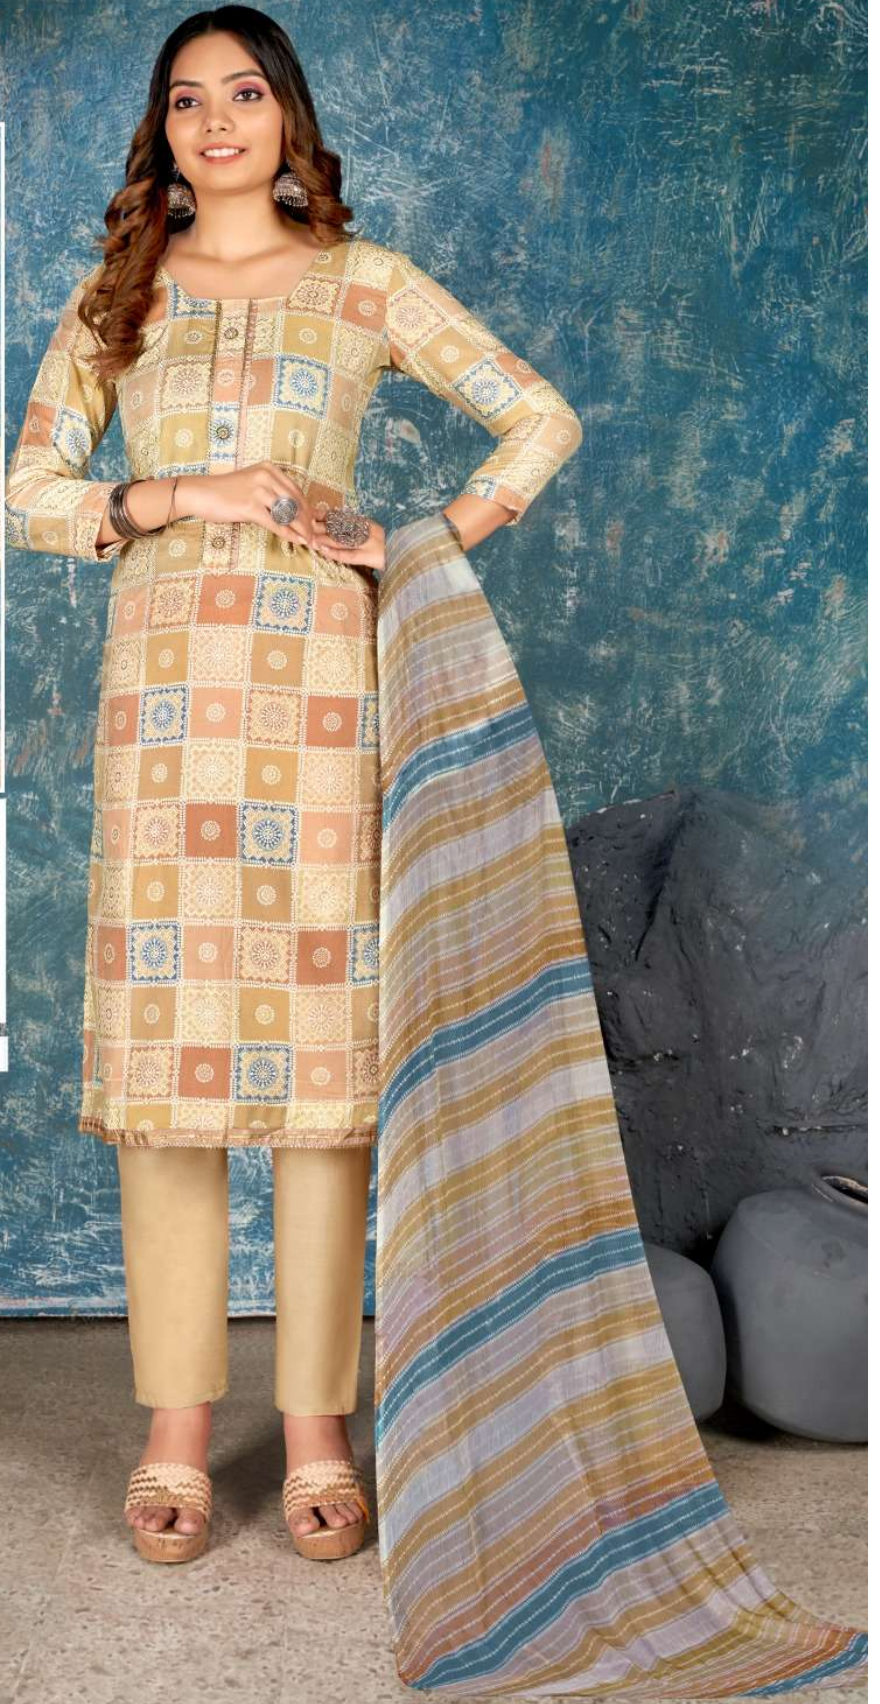

# KVA

Top :- Pure Cotton Linen Foil  
Print With Ethnic Work.

Bottom :- Pure Cotton Solid Dyed.

Dupatta :- Pure Bemberg Print.

2147-B

KIA

Top :- Pure Cotton Linen Foil Print With Ethnic Work.

Bottom :- Pure Cotton Solid Dyed.

Dupatta :- Pure Bemberg Print.

2147-A

# KLN

Top :- Pure Cotton Linen Foil  
Print With Ethnic Work.

Bottom :- Pure Cotton Solid Dyed.

Dupatta :- Pure Bemberg Print.

2147-D

# KVA

Top :- Pure Cotton Linen Foil  
Print With Ethnic Work.

Bottom :- Pure Cotton Solid Dyed.

Dupatta :- Pure Bemberg Print.

21447-C

Always No.1

A PRODUCT BY

**Lipson**®