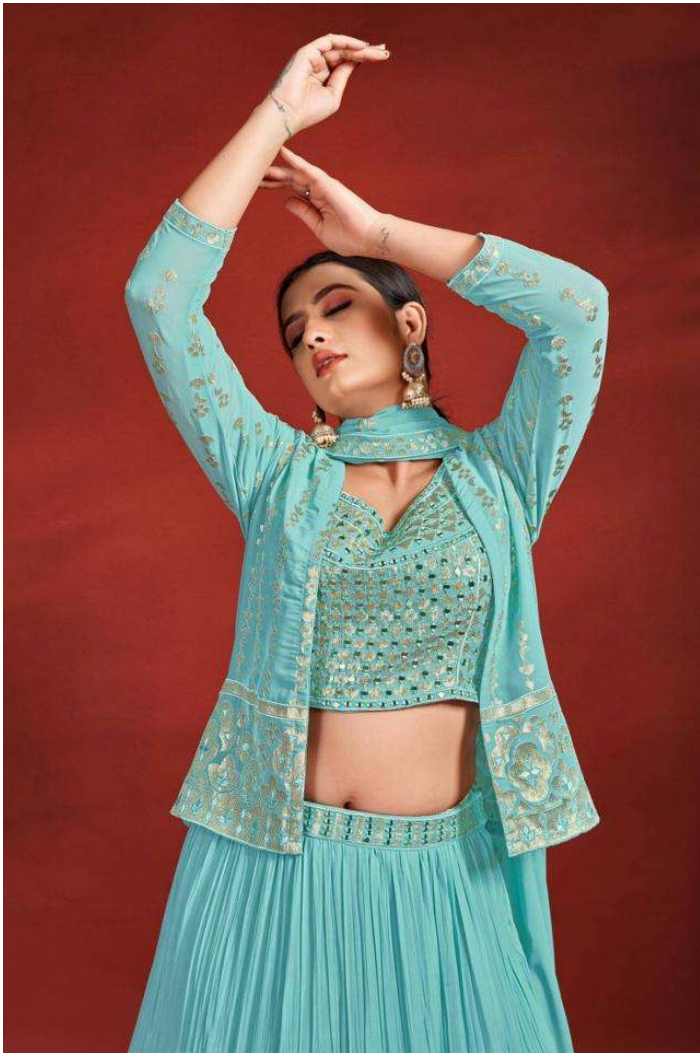

ARYA DESIGNS
69005