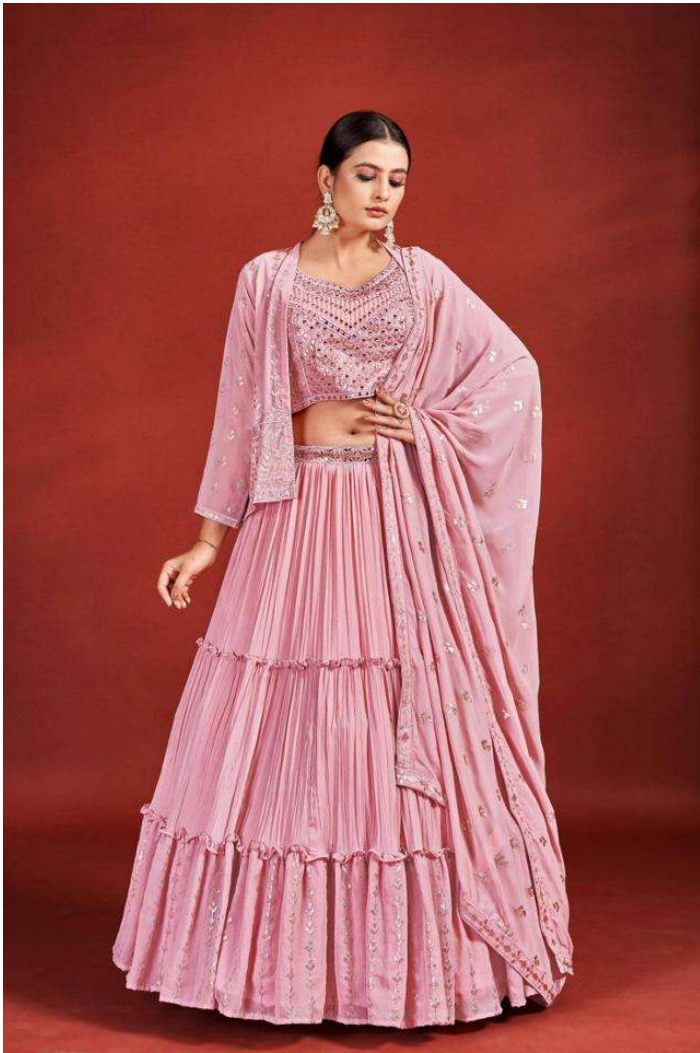

ARYA DESIGNS

MAHIRA

Vol-05

ARYA DESIGNS

MAHIRA

Vol-05

ARYA DESIGNS

69002

69001

69002

69003

69004

69005

ARYA DESIGNS
MAHIRA
 Vol-05

SKU	MAIN COLOR	BLOUSE FABRIC	LEHenga FABRIC	JACKET FABRIC	DUPATTA FABRIC	SIZE (STITCHED)	WORK	PRICE
69001	BEIGE	GEORGETTE	GEORGETTE	GEORGETTE	GEORGETTE	L, XL	SEQUINS, MIRROR	5000/- (FLAT) + (GST) + SHIPPING
69002	SAGE	GEORGETTE	GEORGETTE	GEORGETTE	GEORGETTE	L, XL	SEQUINS, MIRROR	5000/- (FLAT) + (GST) + SHIPPING
69003	PINK	GEORGETTE	GEORGETTE	GEORGETTE	GEORGETTE	L, XL	SEQUINS, MIRROR	5000/- (FLAT) + (GST) + SHIPPING
69004	LILAC	GEORGETTE	GEORGETTE	GEORGETTE	GEORGETTE	L, XL	SEQUINS, MIRROR	5000/- (FLAT) + (GST) + SHIPPING
69005	TURQUOISE	GEORGETTE	GEORGETTE	GEORGETTE	GEORGETTE	L, XL	SEQUINS, MIRROR	5000/- (FLAT) + (GST) + SHIPPING