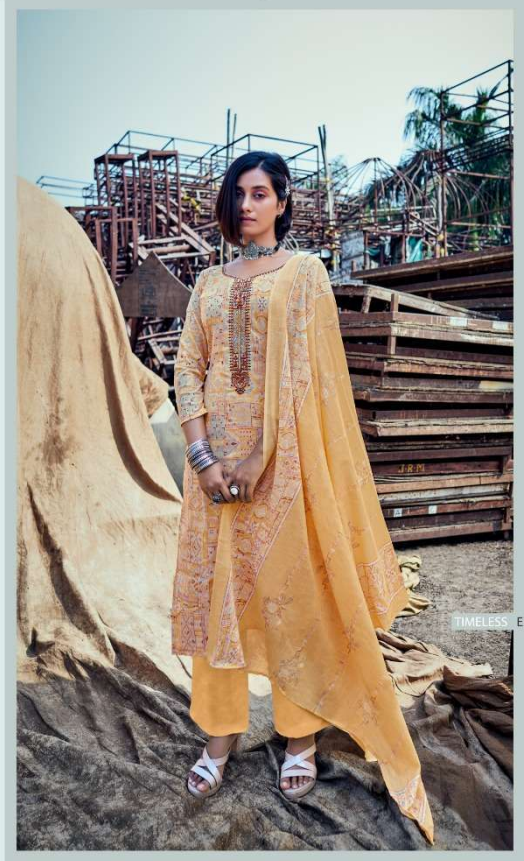

Zulfat
DESIGNER SUITS