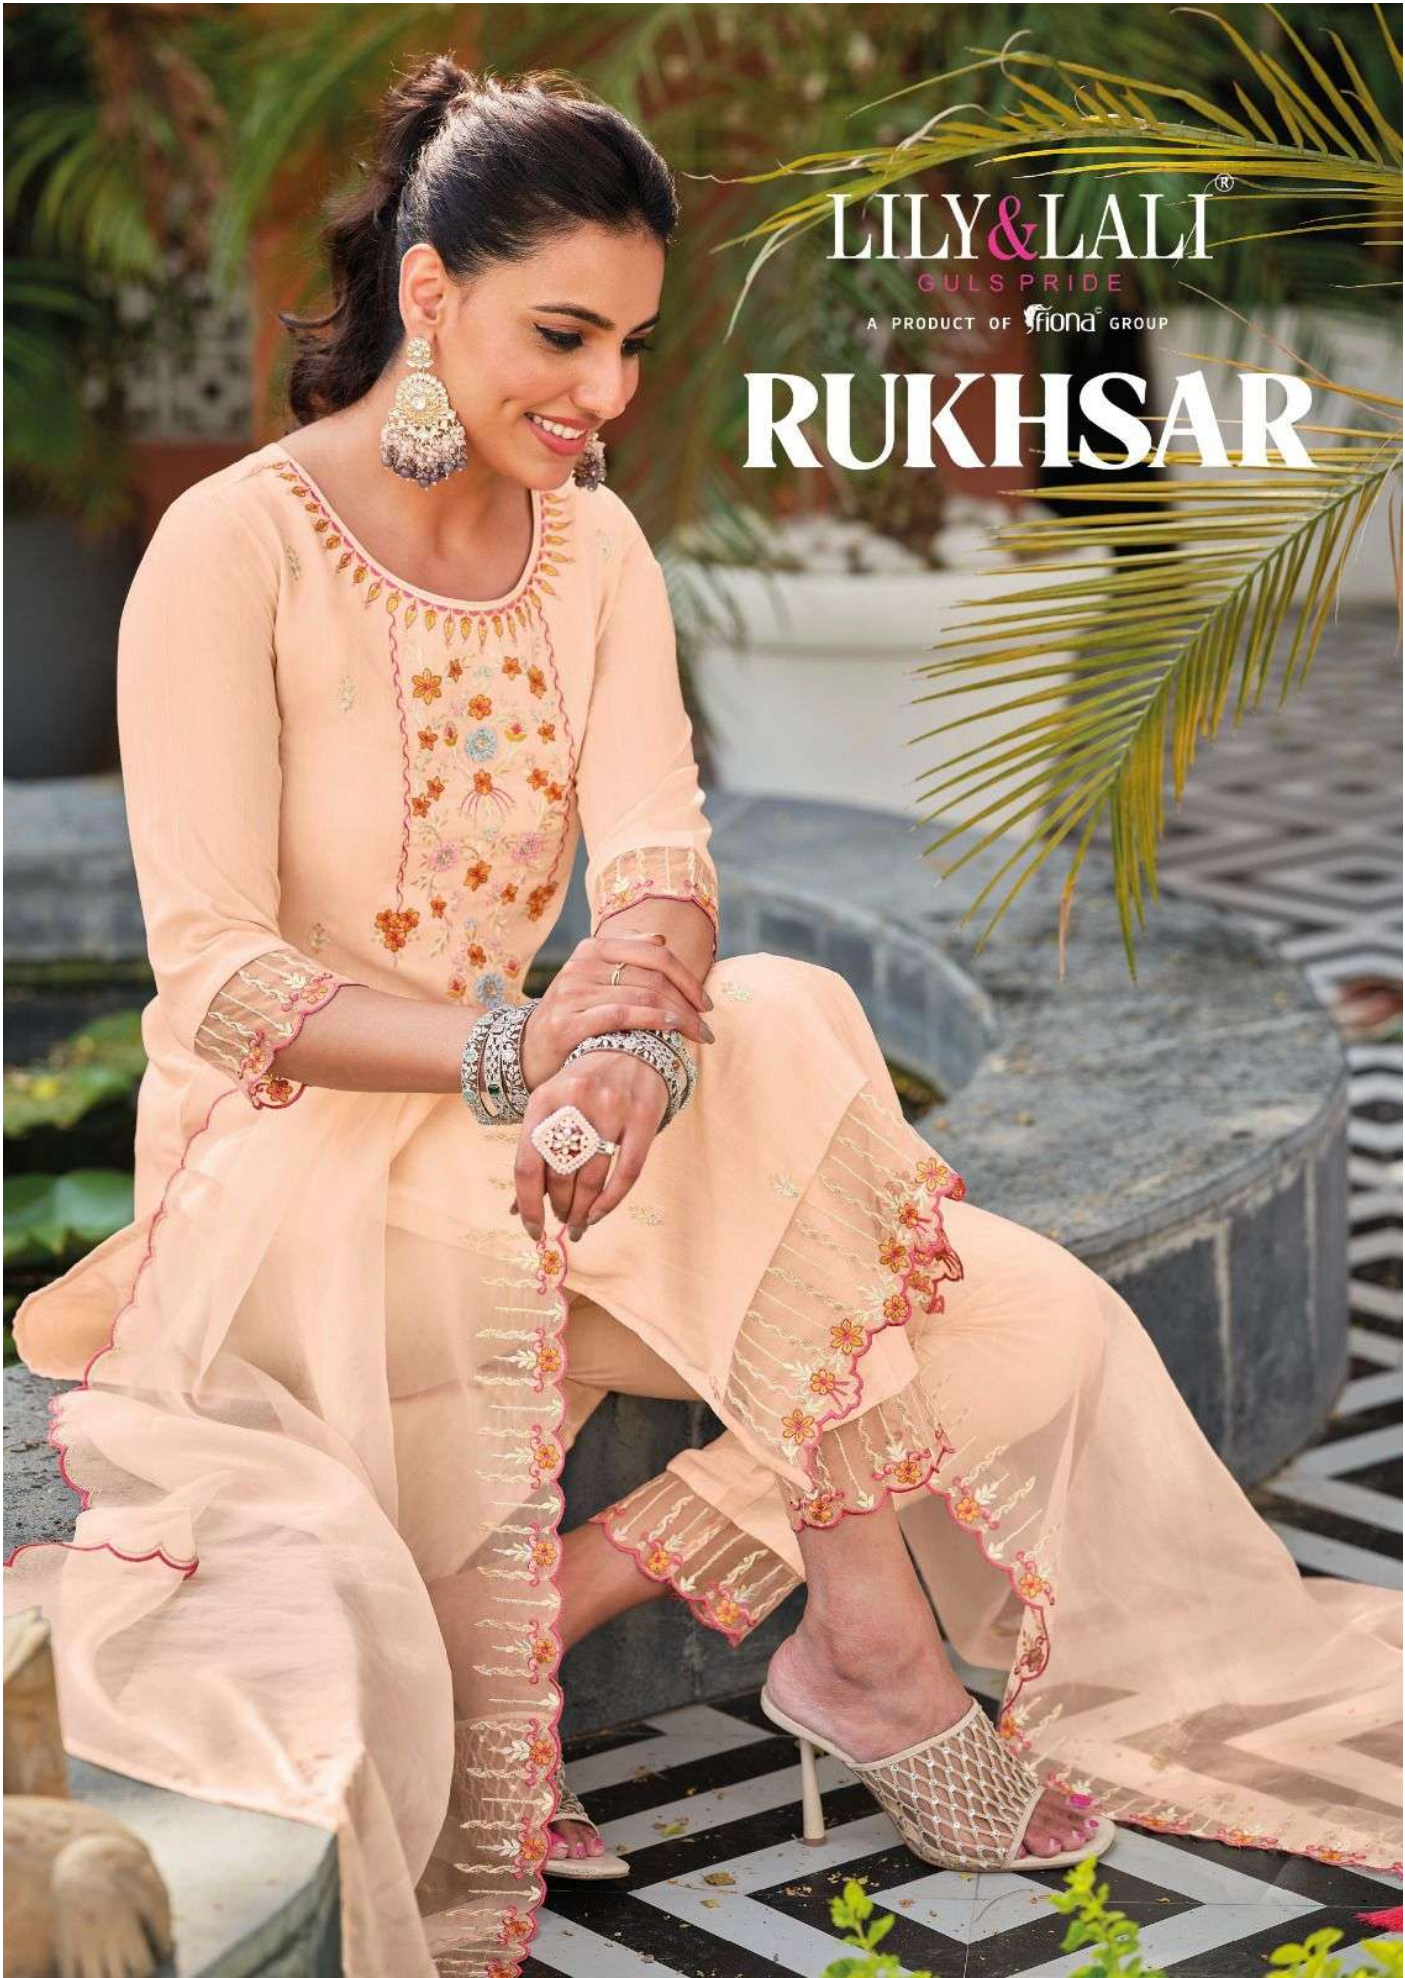

# RUKHSAR

A woman with dark hair in a ponytail, wearing a peach-colored long-sleeved kurta and matching trousers with intricate floral embroidery. She is sitting on a stone ledge outdoors, smiling and looking down. She is wearing large, ornate earrings, multiple bangles, and a ring. Her shoes are white high-heeled sandals with a mesh-like pattern. The background features green foliage and a black and white checkered floor.