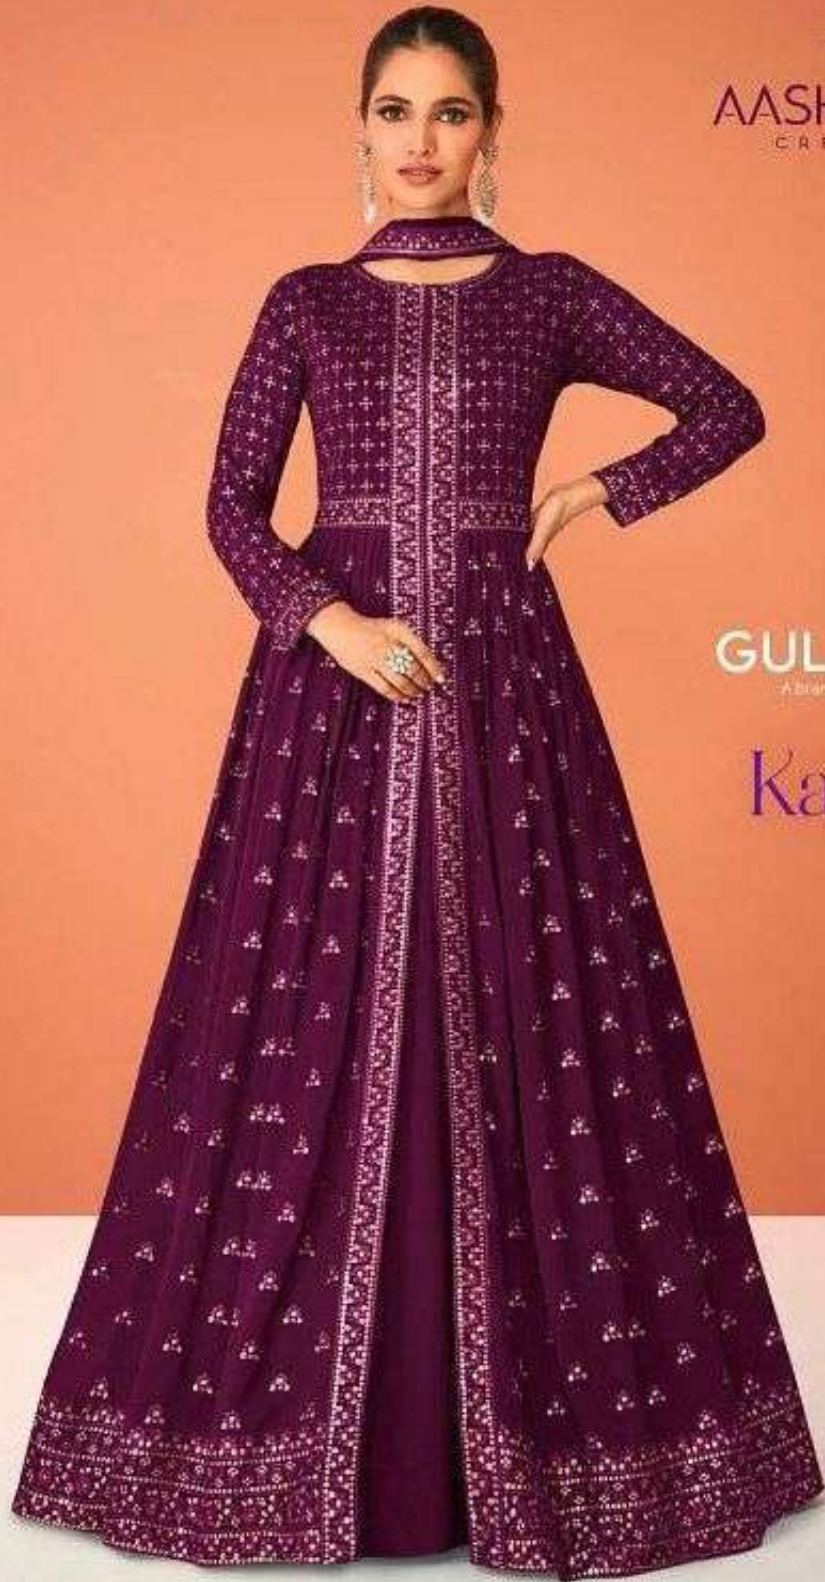

AASHIRWAD®
CREATION

GULKAND®
A brand by Aashirwad

Kasturi