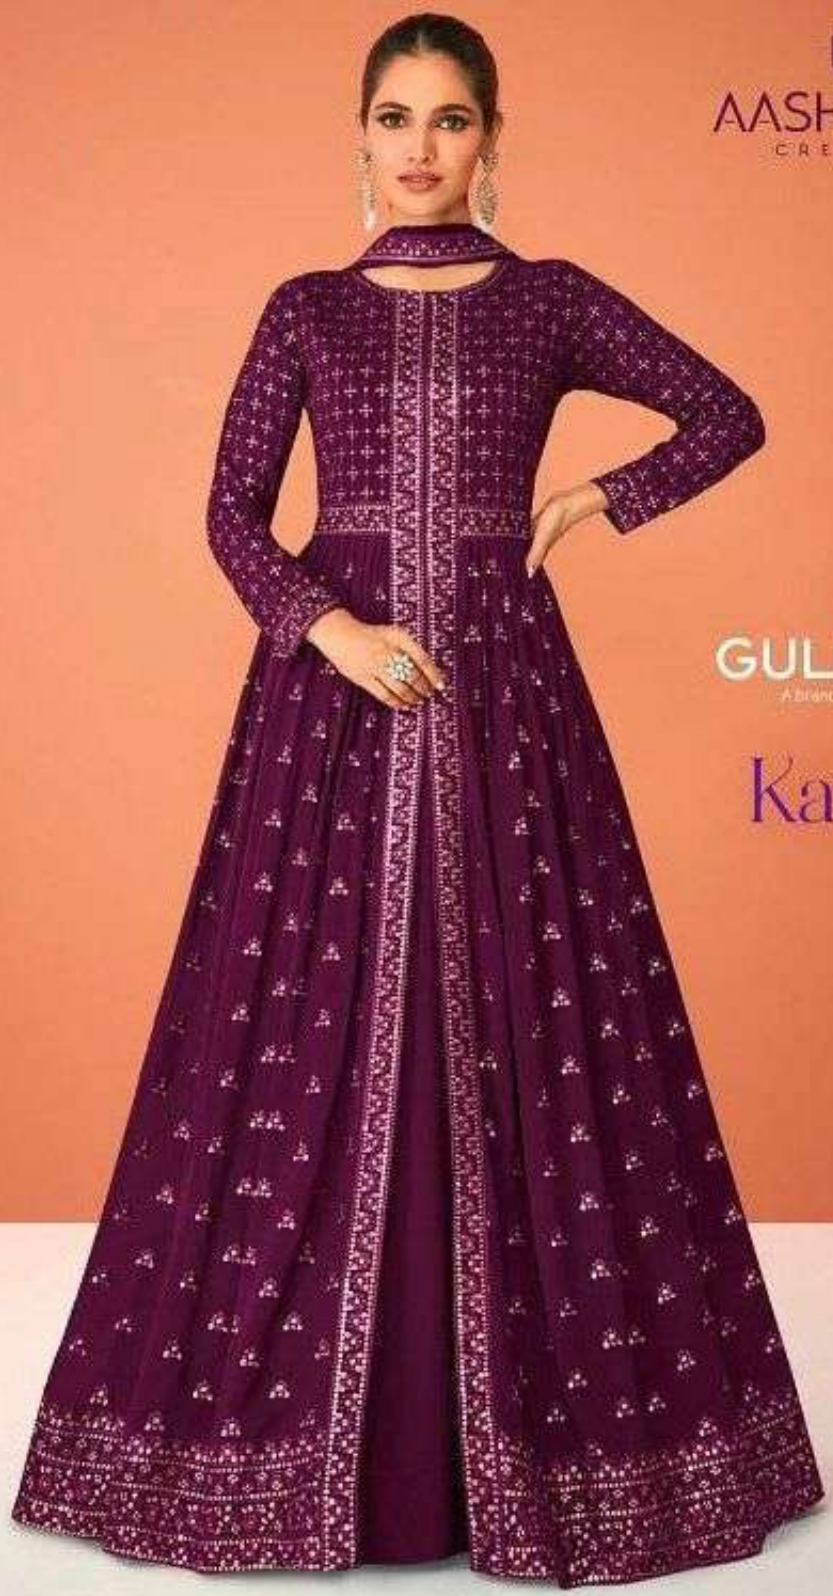

AASHIRWAD®
CREATION

GULKAND®
A brand by Aashirwad

Kasturi