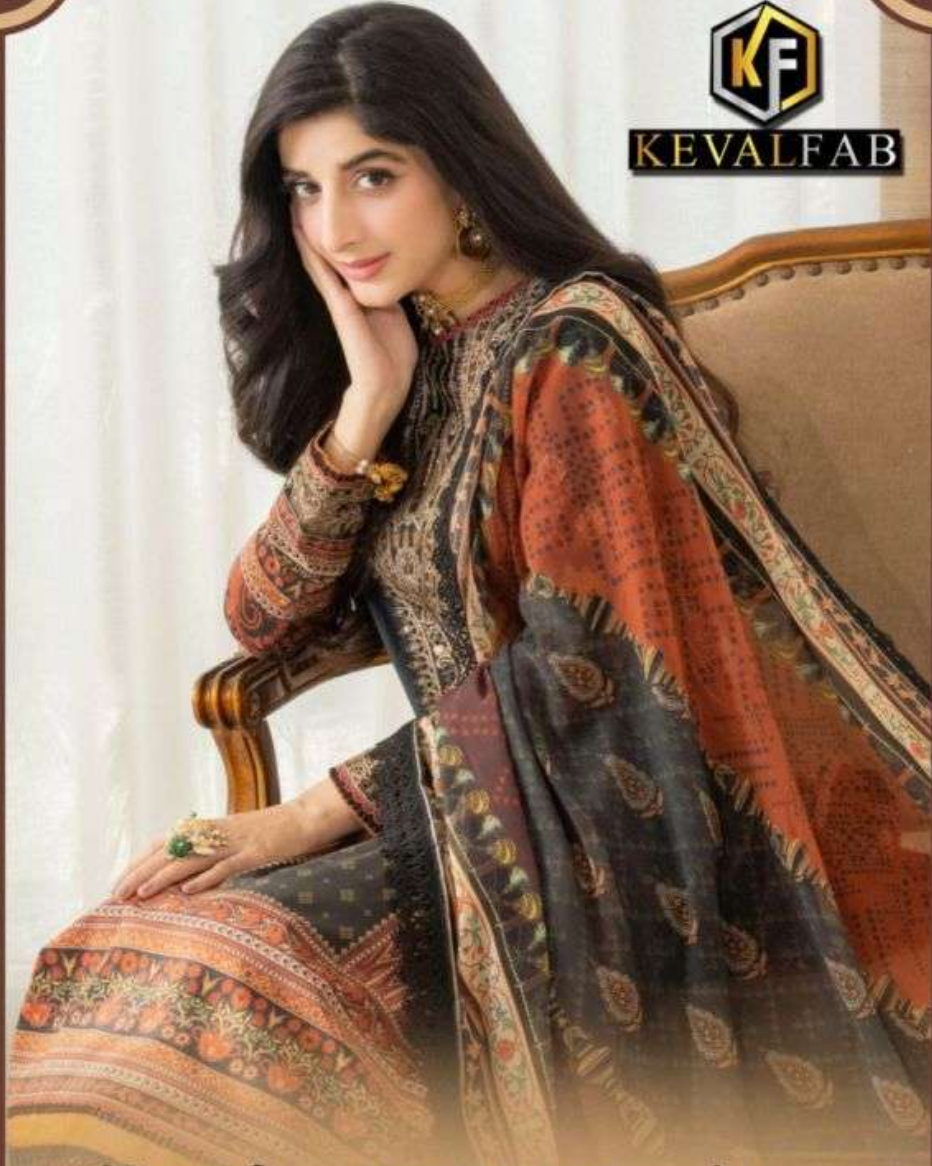

KEVALFAB

सोबिया नाजीर

100% COTTON

سوڀيه نظير

SOBIA NAZIR

LUXURY 8

Most Attractive Digital Cotton Print

KF
D.NO
8001

Heavy cotton
Dupatta

D.NO
8002

Heavy Quality
Fabric

*Digital
Print*

Com x Com Cotton Fabrics

D.NO
8003

Heavy cotton
Dupatta

Com x Com Cotton Fabrics