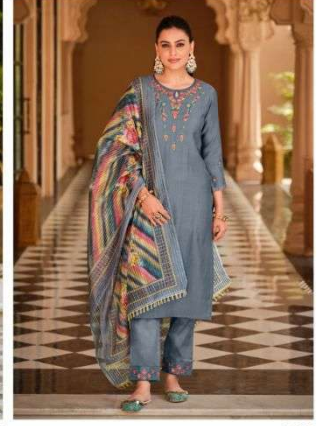

A woman with dark hair in a ponytail, wearing a pink kurta with floral embroidery and a matching saree with green and pink stripes. She is wearing large gold earrings, a necklace, and bangles. The background is a warm, ornate interior.

LILY & LALI[®]
GULSPRIDE

A PRODUCT OF **friona**[®] GROUP

Zoya

A woman with dark hair in a ponytail, wearing a pink kurta with floral embroidery and a matching saree with a green and pink border. She is wearing large gold earrings, a necklace, and bangles. She is smiling and looking down. The background is a warm, golden-brown architectural setting.

11956

THE GENTLE WOMAN

11951

11952

11953

11954

LILY&LALI®
GULS PRIDE
A PRODUCT OF FICOR® GROUP

11955