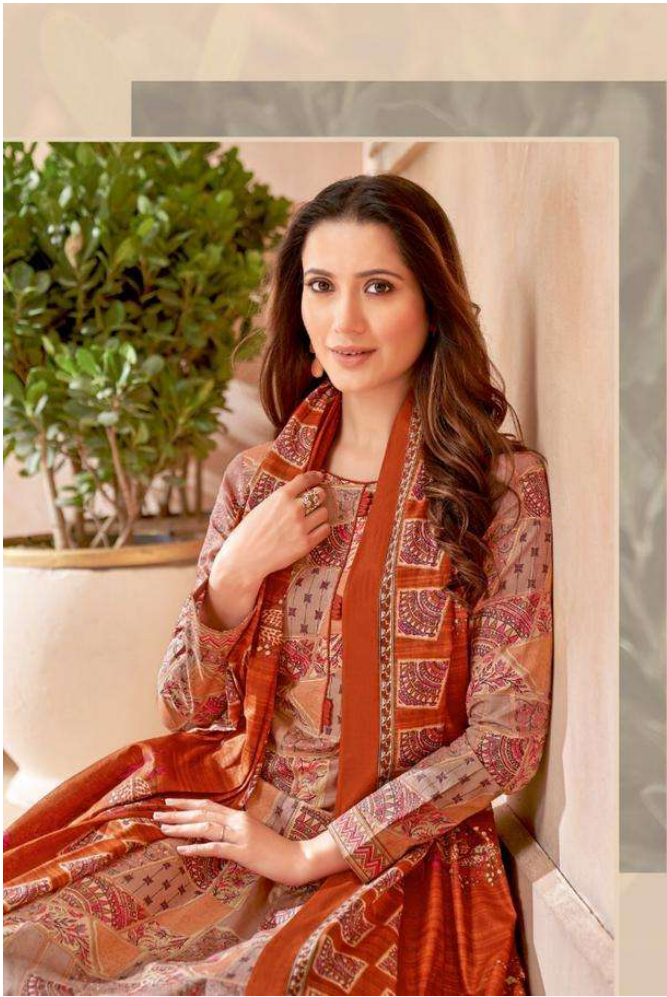

kala
feminine forever & ever...

OREANA
THE REAL LOOK OF A LADY
Vol : 4

kala
feminine forever & ever...

OREANA
THE REAL LOOK OF A LADY
Vol : 4

kala
feminine forever & ever...
OREANA
The Best of Indian Fashion
Vol. 4

4610

4611

4612

Catlogue Name	OREANA THE REAL LOOK OF A LADY Vol:4
Total No.of Designs	12
No.of Set Parcel	8
No.of Pcs-1 Parcel	96