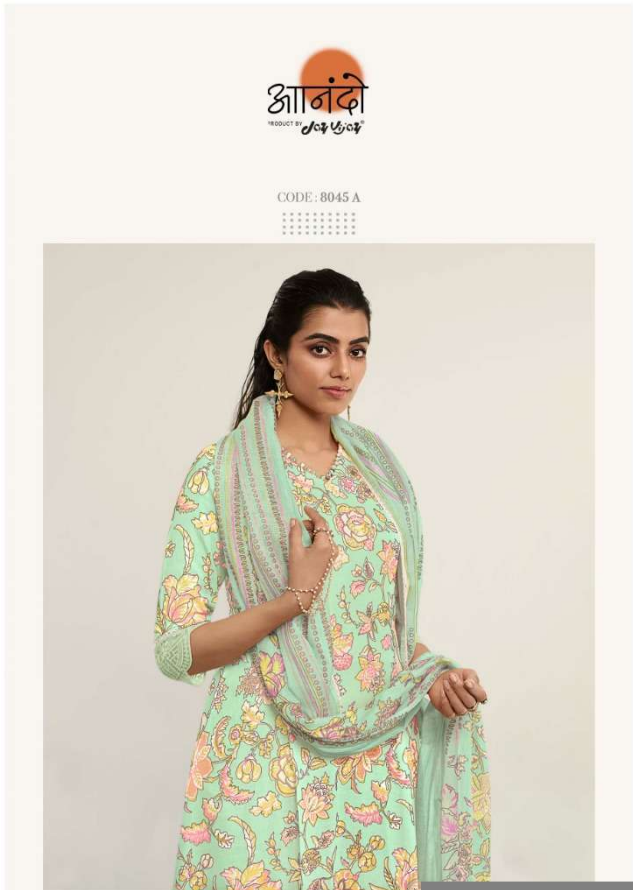

CODE : 8045

TOP

PURE LINEN DIGITAL PRINT WITH
HAND WORK AND EMBROIDERY

BOTTOM

PURE COTTON (SOLID COLOR) WITH
EMBROIDERY AND PRINT PATTI

DUPATTA

PURE KOTA CHECKS DIGITAL PRINT
WITH FANCY LACE WORK

PRICE : 1790 /-