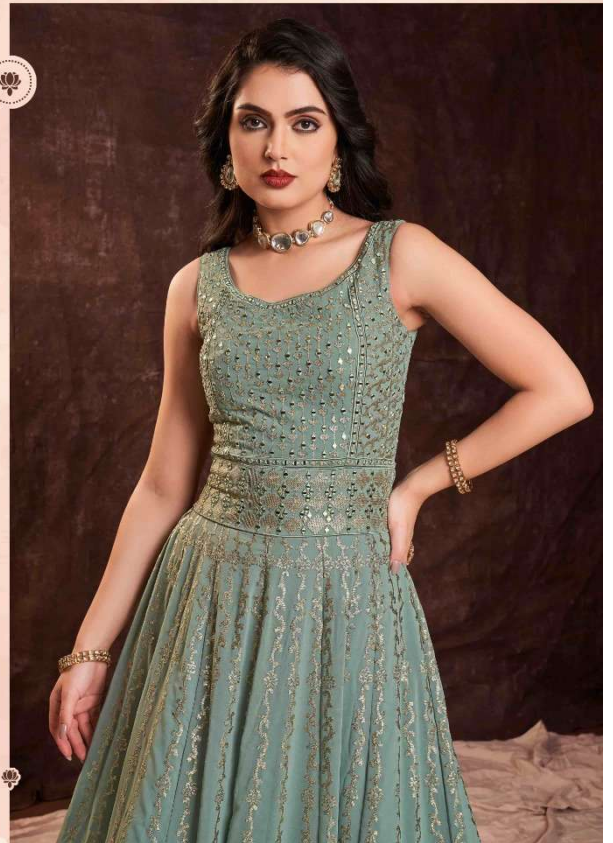

ARYA DESIGNS
63002

✿
ARYA DESIGNS
63003
✿

ARYA DESIGNS
63003

ARYA DESIGNS
63004

ARYA DESIGNS
63005

ARYA DESIGNS
63005

ARYA DESIGNS
63006

ARYA DESIGNS
63007

ARYA DESIGNS
63008

ARYA DESIGNS
63010

ARYA DESIGNS
63009

ARYA DESIGNS
63010

ARYA DESIGNS

ZOYA

VOL-03

SKU	MAIN COLOR	GOWN FABRIC	DUPATTA FABRIC	SIZE	WORK	PRICE
63001	PEACH	GEORGETTE	GEORGETTE	L,XL	SEQUIUNS	5590/- (FLAT) +(GST) +SHIPPING.
63002	PISTA	GEORGETTE	GEORGETTE	L,XL	SEQUIUNS	5590/- (FLAT) +(GST) +SHIPPING.
63003	CREAM	GEORGETTE	GEORGETTE	L,XL	SEQUIUNS	5590/- (FLAT) +(GST) +SHIPPING.
63004	CORAL	GEORGETTE	GEORGETTE	L,XL	SEQUIUNS	5590/- (FLAT) +(GST) +SHIPPING.
63005	PINK	GEORGETTE	GEORGETTE	L,XL	SEQUIUNS	5590/- (FLAT) +(GST) +SHIPPING.
63006	BABY PINK	GEORGETTE	GEORGETTE	L,XL	SEQUIUNS	5590/- (FLAT) +(GST) +SHIPPING.
63007	MAUVE	GEORGETTE	GEORGETTE	L,XL	SEQUIUNS	5590/- (FLAT) +(GST) +SHIPPING.
63008	ORANGE	GEORGETTE	GEORGETTE	L,XL	SEQUIUNS	5590/- (FLAT) +(GST) +SHIPPING.
63009	GREEN	GEORGETTE	GEORGETTE	L,XL	SEQUIUNS	5590/- (FLAT) +(GST) +SHIPPING.
63010	OLIVE	GEORGETTE	GEORGETTE	L,XL	SEQUIUNS	5590/- (FLAT) +(GST) +SHIPPING.
63011	BLUE	GEORGETTE	GEORGETTE	L,XL	SEQUIUNS	5590/- (FLAT) +(GST) +SHIPPING.
63012	BLUE	GEORGETTE	GEORGETTE	L,XL	SEQUIUNS	5590/- (FLAT) +(GST) +SHIPPING.
63013	APRICOT	GEORGETTE	GEORGETTE	L,XL	SEQUIUNS	5590/- (FLAT) +(GST) +SHIPPING.
63014	LIGHT BLUE	GEORGETTE	GEORGETTE	L,XL	SEQUIUNS	5590/- (FLAT) +(GST) +SHIPPING.