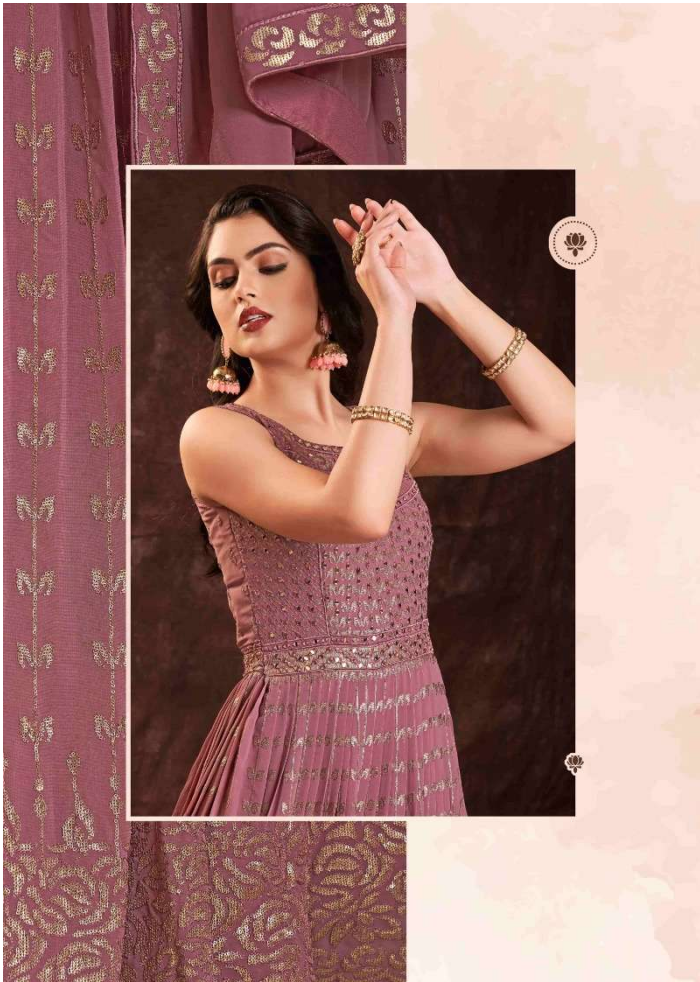

ARYA DESIGNS
63002

✿
ARYA DESIGNS
63003
✿

ARYA DESIGNS
63003

ARYA DESIGNS
63004

ARYA DESIGNS
63005

ARYA DESIGNS
63005

ARYA DESIGNS
63006

ARYA DESIGNS
63007

ARYA DESIGNS
63008

ARYA DESIGNS
63010

ARYA DESIGNS
63009

ARYA DESIGNS
63010

ARYA DESIGNS

ZOYA

VOL-03

SKU	MAIN COLOR	GOWN FABRIC	DUPATTA FABRIC	SIZE	WORK	PRICE
63001	PEACH	GEORGETTE	GEORGETTE	L,XL	SEQUIUNS	5590/- (FLAT) +(GST) +SHIPPING.
63002	PISTA	GEORGETTE	GEORGETTE	L,XL	SEQUIUNS	5590/- (FLAT) +(GST) +SHIPPING.
63003	CREAM	GEORGETTE	GEORGETTE	L,XL	SEQUIUNS	5590/- (FLAT) +(GST) +SHIPPING.
63004	CORAL	GEORGETTE	GEORGETTE	L,XL	SEQUIUNS	5590/- (FLAT) +(GST) +SHIPPING.
63005	PINK	GEORGETTE	GEORGETTE	L,XL	SEQUIUNS	5590/- (FLAT) +(GST) +SHIPPING.
63006	BABY PINK	GEORGETTE	GEORGETTE	L,XL	SEQUIUNS	5590/- (FLAT) +(GST) +SHIPPING.
63007	MAUVE	GEORGETTE	GEORGETTE	L,XL	SEQUIUNS	5590/- (FLAT) +(GST) +SHIPPING.
63008	ORANGE	GEORGETTE	GEORGETTE	L,XL	SEQUIUNS	5590/- (FLAT) +(GST) +SHIPPING.
63009	GREEN	GEORGETTE	GEORGETTE	L,XL	SEQUIUNS	5590/- (FLAT) +(GST) +SHIPPING.
63010	OLIVE	GEORGETTE	GEORGETTE	L,XL	SEQUIUNS	5590/- (FLAT) +(GST) +SHIPPING.
63011	BLUE	GEORGETTE	GEORGETTE	L,XL	SEQUIUNS	5590/- (FLAT) +(GST) +SHIPPING.
63012	BLUE	GEORGETTE	GEORGETTE	L,XL	SEQUIUNS	5590/- (FLAT) +(GST) +SHIPPING.
63013	APRICOT	GEORGETTE	GEORGETTE	L,XL	SEQUIUNS	5590/- (FLAT) +(GST) +SHIPPING.
63014	LIGHT BLUE	GEORGETTE	GEORGETTE	L,XL	SEQUIUNS	5590/- (FLAT) +(GST) +SHIPPING.