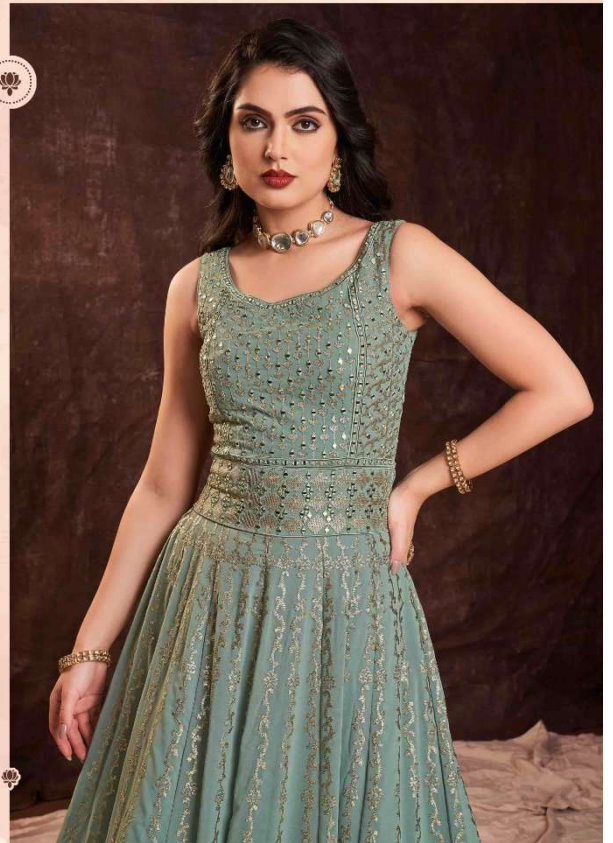

ARYA DESIGNS
63010