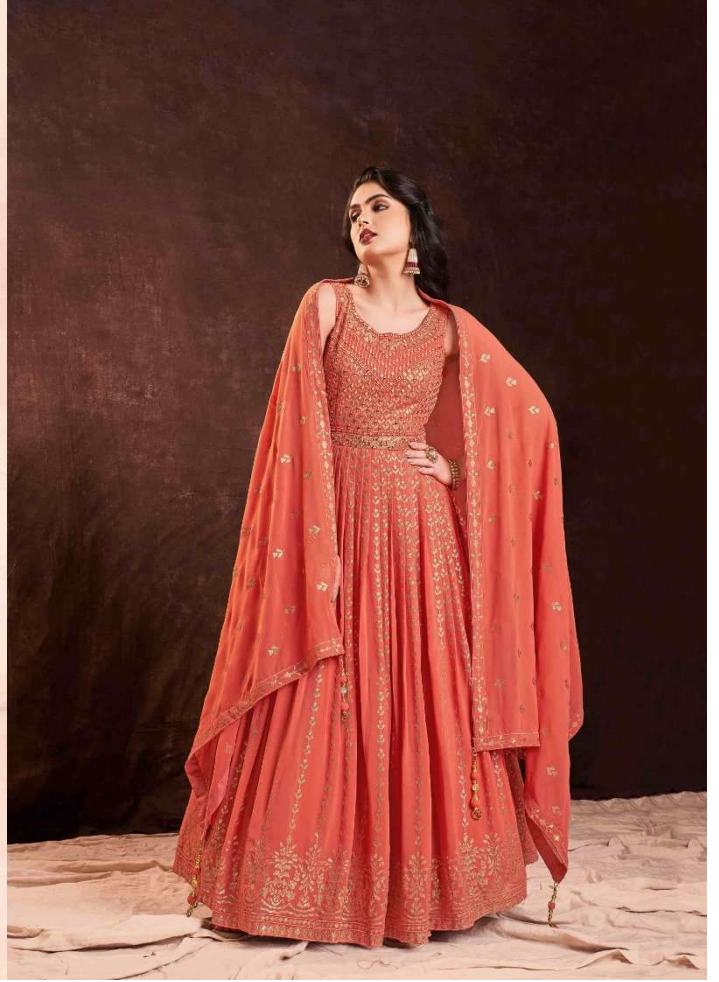

ARYA DESIGNS
63002

✿
ARYA DESIGNS
63003
✿

ARYA DESIGNS
63003

ARYA DESIGNS
63004

ARYA DESIGNS
63005

ARYA DESIGNS
63005

ARYA DESIGNS
63006

ARYA DESIGNS
63007

ARYA DESIGNS
63008

ARYA DESIGNS
63010

ARYA DESIGNS
63009

ARYA DESIGNS
63010

ARYA DESIGNS

ZOYA

VOL-03

SKU	MAIN COLOR	GOWN FABRIC	DUPATTA FABRIC	SIZE	WORK	PRICE
63001	PEACH	GEORGETTE	GEORGETTE	L,XL	SEQUIUNS	5590/- (FLAT) +(GST) +SHIPPING.
63002	PISTA	GEORGETTE	GEORGETTE	L,XL	SEQUIUNS	5590/- (FLAT) +(GST) +SHIPPING.
63003	CREAM	GEORGETTE	GEORGETTE	L,XL	SEQUIUNS	5590/- (FLAT) +(GST) +SHIPPING.
63004	CORAL	GEORGETTE	GEORGETTE	L,XL	SEQUIUNS	5590/- (FLAT) +(GST) +SHIPPING.
63005	PINK	GEORGETTE	GEORGETTE	L,XL	SEQUIUNS	5590/- (FLAT) +(GST) +SHIPPING.
63006	BABY PINK	GEORGETTE	GEORGETTE	L,XL	SEQUIUNS	5590/- (FLAT) +(GST) +SHIPPING.
63007	MAUVE	GEORGETTE	GEORGETTE	L,XL	SEQUIUNS	5590/- (FLAT) +(GST) +SHIPPING.
63008	ORANGE	GEORGETTE	GEORGETTE	L,XL	SEQUIUNS	5590/- (FLAT) +(GST) +SHIPPING.
63009	GREEN	GEORGETTE	GEORGETTE	L,XL	SEQUIUNS	5590/- (FLAT) +(GST) +SHIPPING.
63010	OLIVE	GEORGETTE	GEORGETTE	L,XL	SEQUIUNS	5590/- (FLAT) +(GST) +SHIPPING.
63011	BLUE	GEORGETTE	GEORGETTE	L,XL	SEQUIUNS	5590/- (FLAT) +(GST) +SHIPPING.
63012	BLUE	GEORGETTE	GEORGETTE	L,XL	SEQUIUNS	5590/- (FLAT) +(GST) +SHIPPING.
63013	APRICOT	GEORGETTE	GEORGETTE	L,XL	SEQUIUNS	5590/- (FLAT) +(GST) +SHIPPING.
63014	LIGHT BLUE	GEORGETTE	GEORGETTE	L,XL	SEQUIUNS	5590/- (FLAT) +(GST) +SHIPPING.