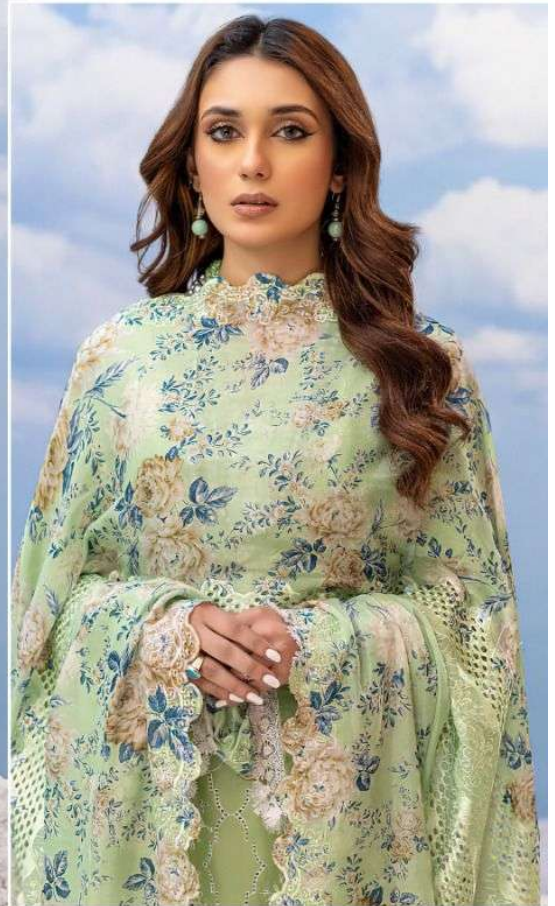

ALK[®]

AL KHUSHBU[®]

ADAN LIBAS
LAWN COLLECTION
VOL-3

ADAN LIBAS
LAWN COLLECTION
VOL-3

TOP Cambric cotton with heavy embroidery work
BOTTOM-INNER Semi Lawn
DUPATTA Tubby silk with print

ALK-4094

ALK-4095

ALK-4096

ALK-4097

ALK[®]
AL KHUSHBU[®]
ADAN LIBAS
LAWN COLLECTION
VOL-3

ALK D.No.4094

TOP

Cambric Cotton With
Heavy Emboidery Work

BOTTOM-INNER

Semi Lawn

DUPATTA

Tubby Silk With Print

ALK[®]

AL KHUSHBU[®]

ADAN LIBAS
LAWN COLLECTION
VOL-3

ALK[®]

AL KHUSHBU[®]

ADAN LIBAS
LAWN COLLECTION
VOL-3

ALK D.No.4095

TOP

Cambric Cotton With
Heavy Emboidery Work

BOTTOM-INNER

Semi Lawn

DUPATTA

Tubby Silk With Print

ALK[®]
AL KHUSHBU[®]
ADAN LIBAS
LAWN COLLECTION
VOL-3

ALK D.No.4097