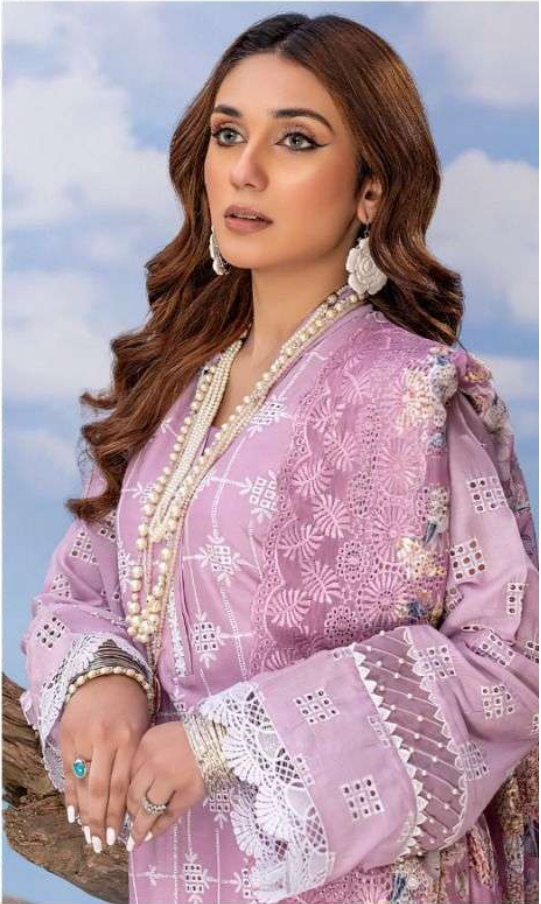

ALK[®]

AL KHUSHBU[®]

ADAN LIBAS
LAWN COLLECTION
VOL-3

ADAN LIBAS
LAWN COLLECTION
VOL-3

TOP Cambric cotton with heavy embroidery work
BOTTOM-INNER Semi Lawn
DUPATTA Tubby silk with print

ALK-4094

ALK-4095

ALK-4096

ALK-4097

ALK[®]
AL KHUSHBU[®]
ADAN LIBAS
LAWN COLLECTION
VOL-3

ALK D.No.4094

TOP

Cambric Cotton With
Heavy Emboidery Work

BOTTOM-INNER

Semi Lawn

DUPATTA

TOP

Cambric Cotton With
Heavy Emboidery Work

BOTTOM-INNER

Semi Lawn

DUPATTA

Tubby Silk With Print

ALK[®]
AL KHUSHBU[®]
ADAN LIBAS
LAWN COLLECTION
VOL-3

ALK D.No.4097

TOP

Cambric Cotton With
Heavy Emboidery Work

BOTTOM-INNER

Semi Lawn

DUPATTA

Tubby Silk With Print