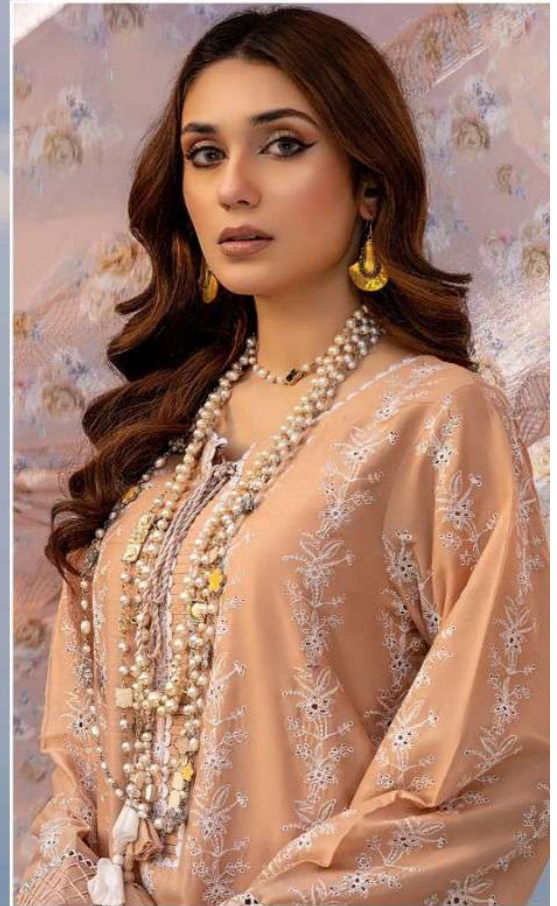

ALK[®]

AL KHUSHBU[®]

ADAN LIBAS
LAWN COLLECTION
VOL-3

ADAN LIBAS
LAWN COLLECTION
VOL-3

TOP Cambric cotton with heavy embroidery work
BOTTOM-INNER Semi Lawn
DUPATTA Tubby silk with print

ALK-4094

ALK-4095

ALK-4096

TOP

Cambric Cotton With
Heavy Emboidery Work

BOTTOM-INNER

Semi Lawn

DUPATTA

Tubby Silk With Print

ALK[®]
AL KHUSHBU[®]
ADAN LIBAS
LAWN COLLECTION
VOL-3

ALK D.No.4096

TOP

Cambric Cotton With
Heavy Emboidery Work

BOTTOM-INNER

Semi Lawn

DUPATTA

Tubby Silk With Print