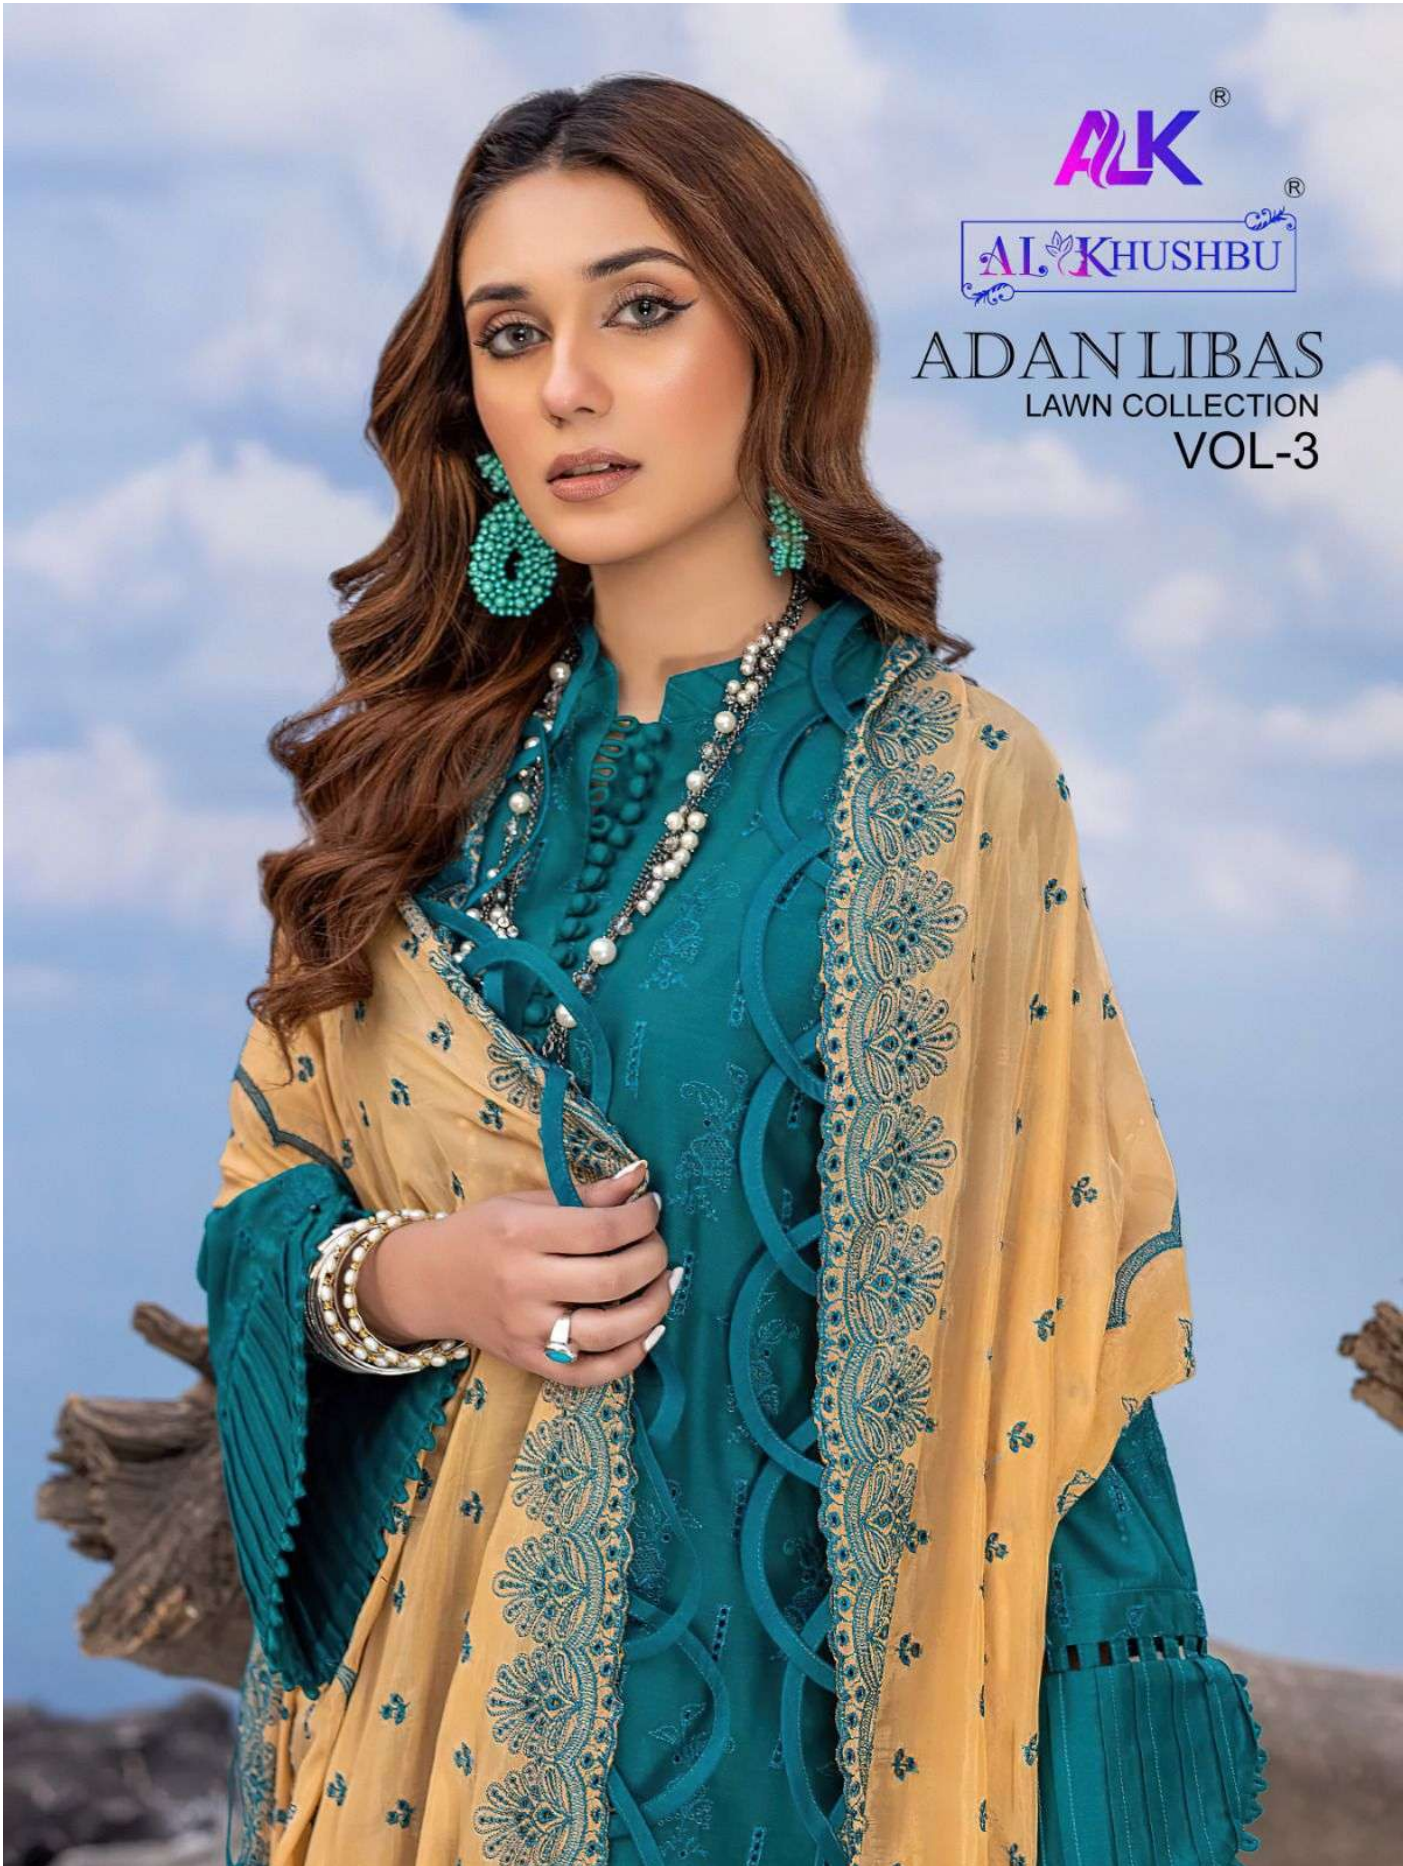

ALK®

AL KHUSHBU®

ADAN LIBAS
LAWN COLLECTION
VOL-3