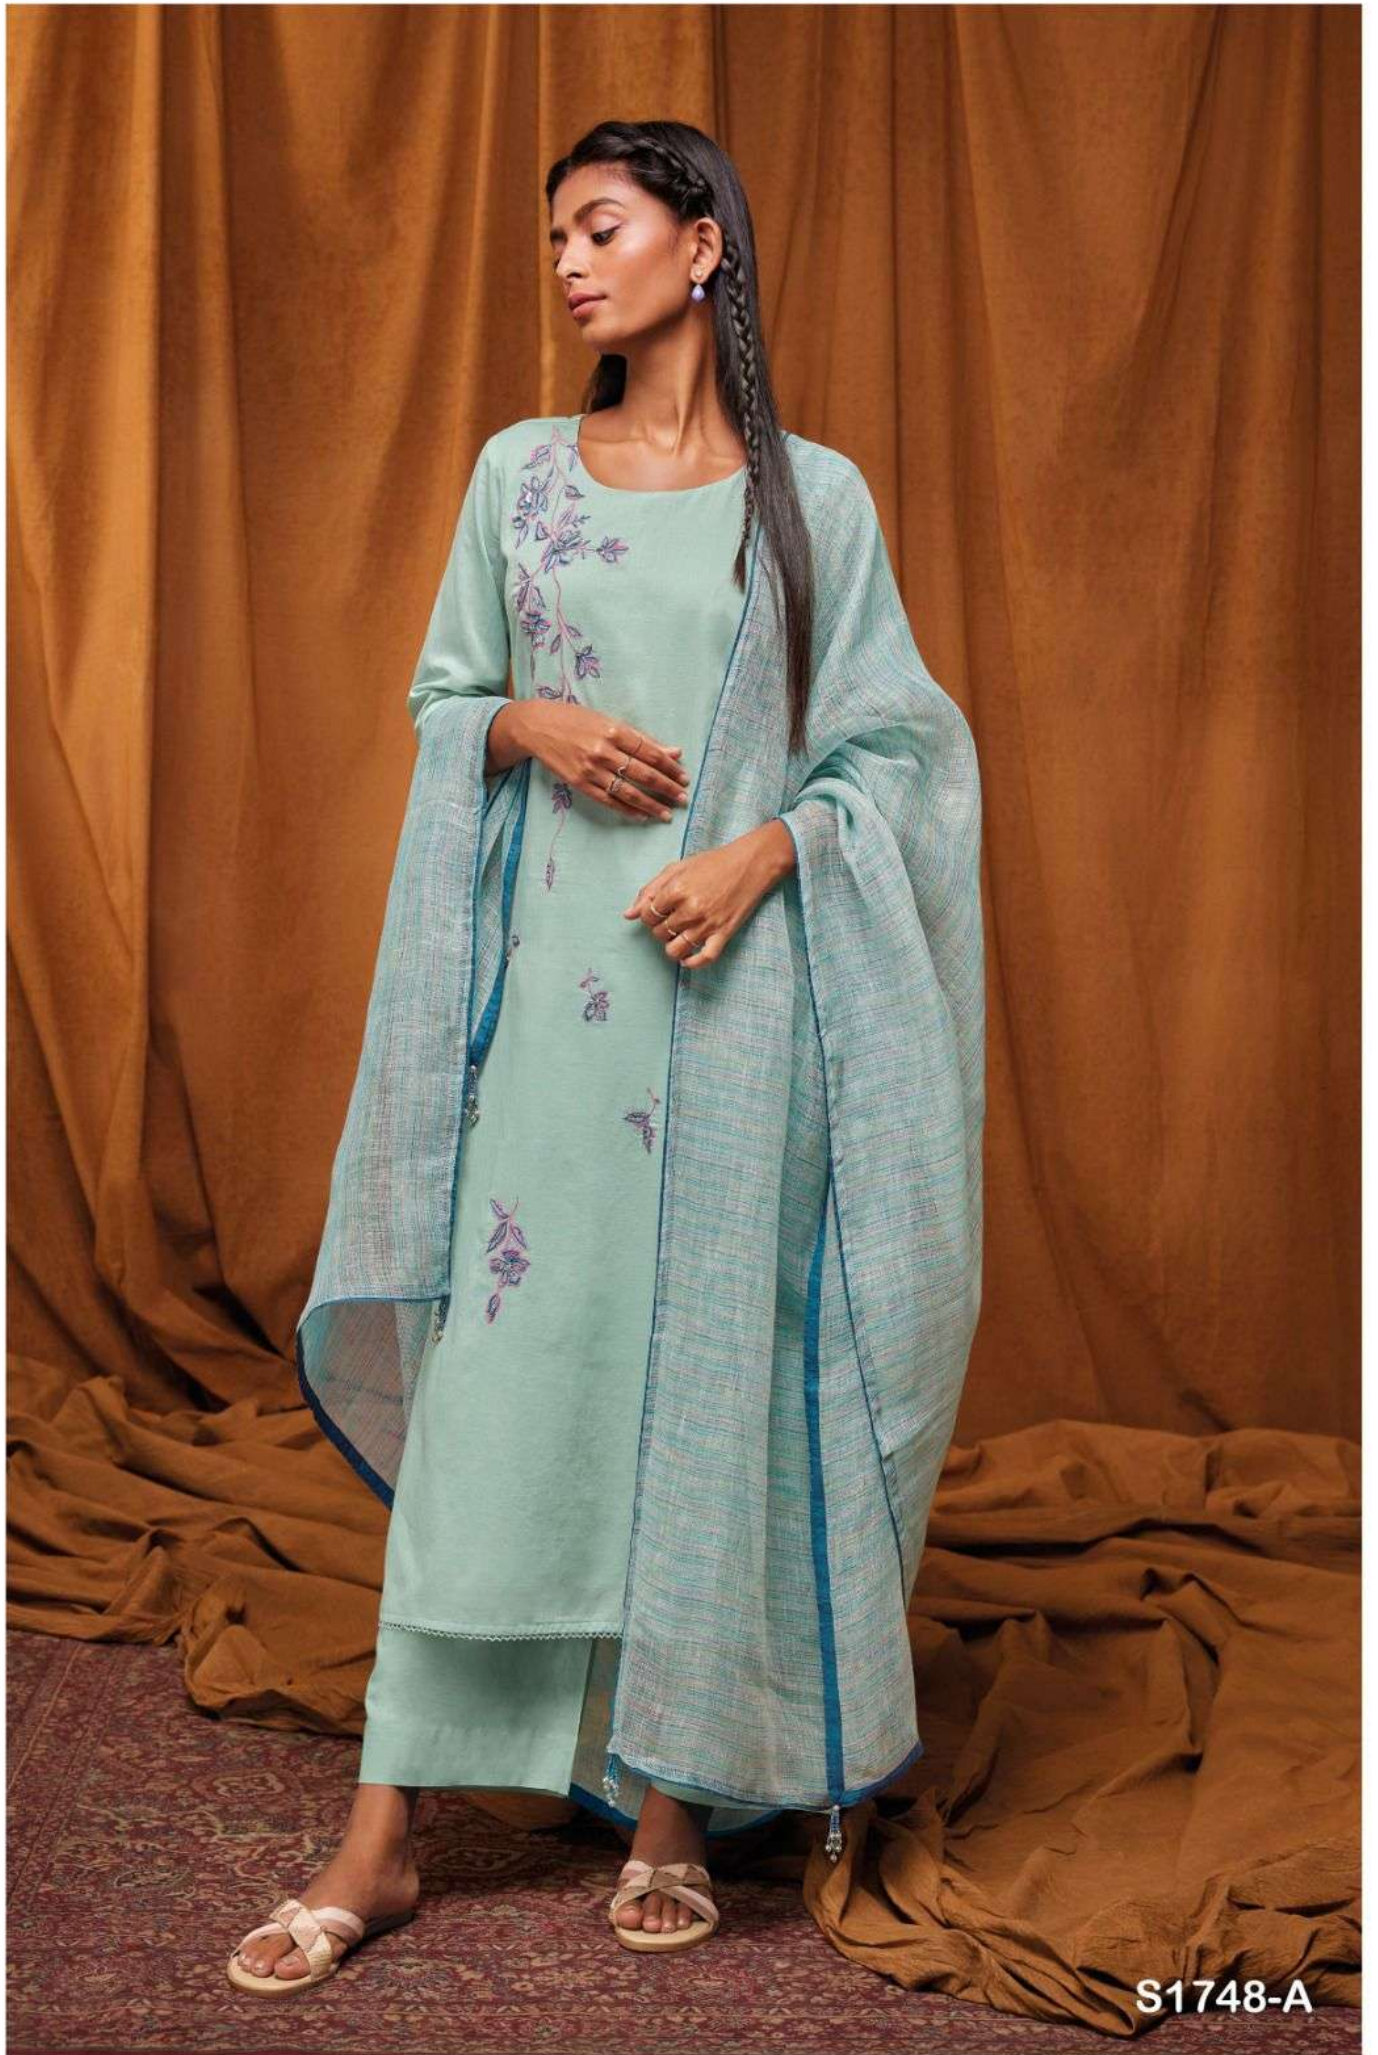

Ganga®
Candi
S1748

Ganga®
Candi
S1748

Ganga®

S1748-A

S1748-B

Ganga®

Ganga®

S1748-C

S1748-A

S1748-B

S1748-C

Ganga®
Candi
S1748- A/B/C

PRODUCT NAME	CANDI
D.NO.	S1748
DESCRIPTION	TOP PREMIUM COTTON PATTERN (DOBBY) SOLID WITH EMBROIDERY AND HAND WORK AND COTTON LACE BOTTOM PREMIUM COTTON SOLID COLOR DUPATTA FINEST PURE LINEN PATTERN WITH SOLID BORDER AND TASSEL
HSN CODE	520831
WHOLESALE PRICE	1775/- EACH+GST(EXTRA)