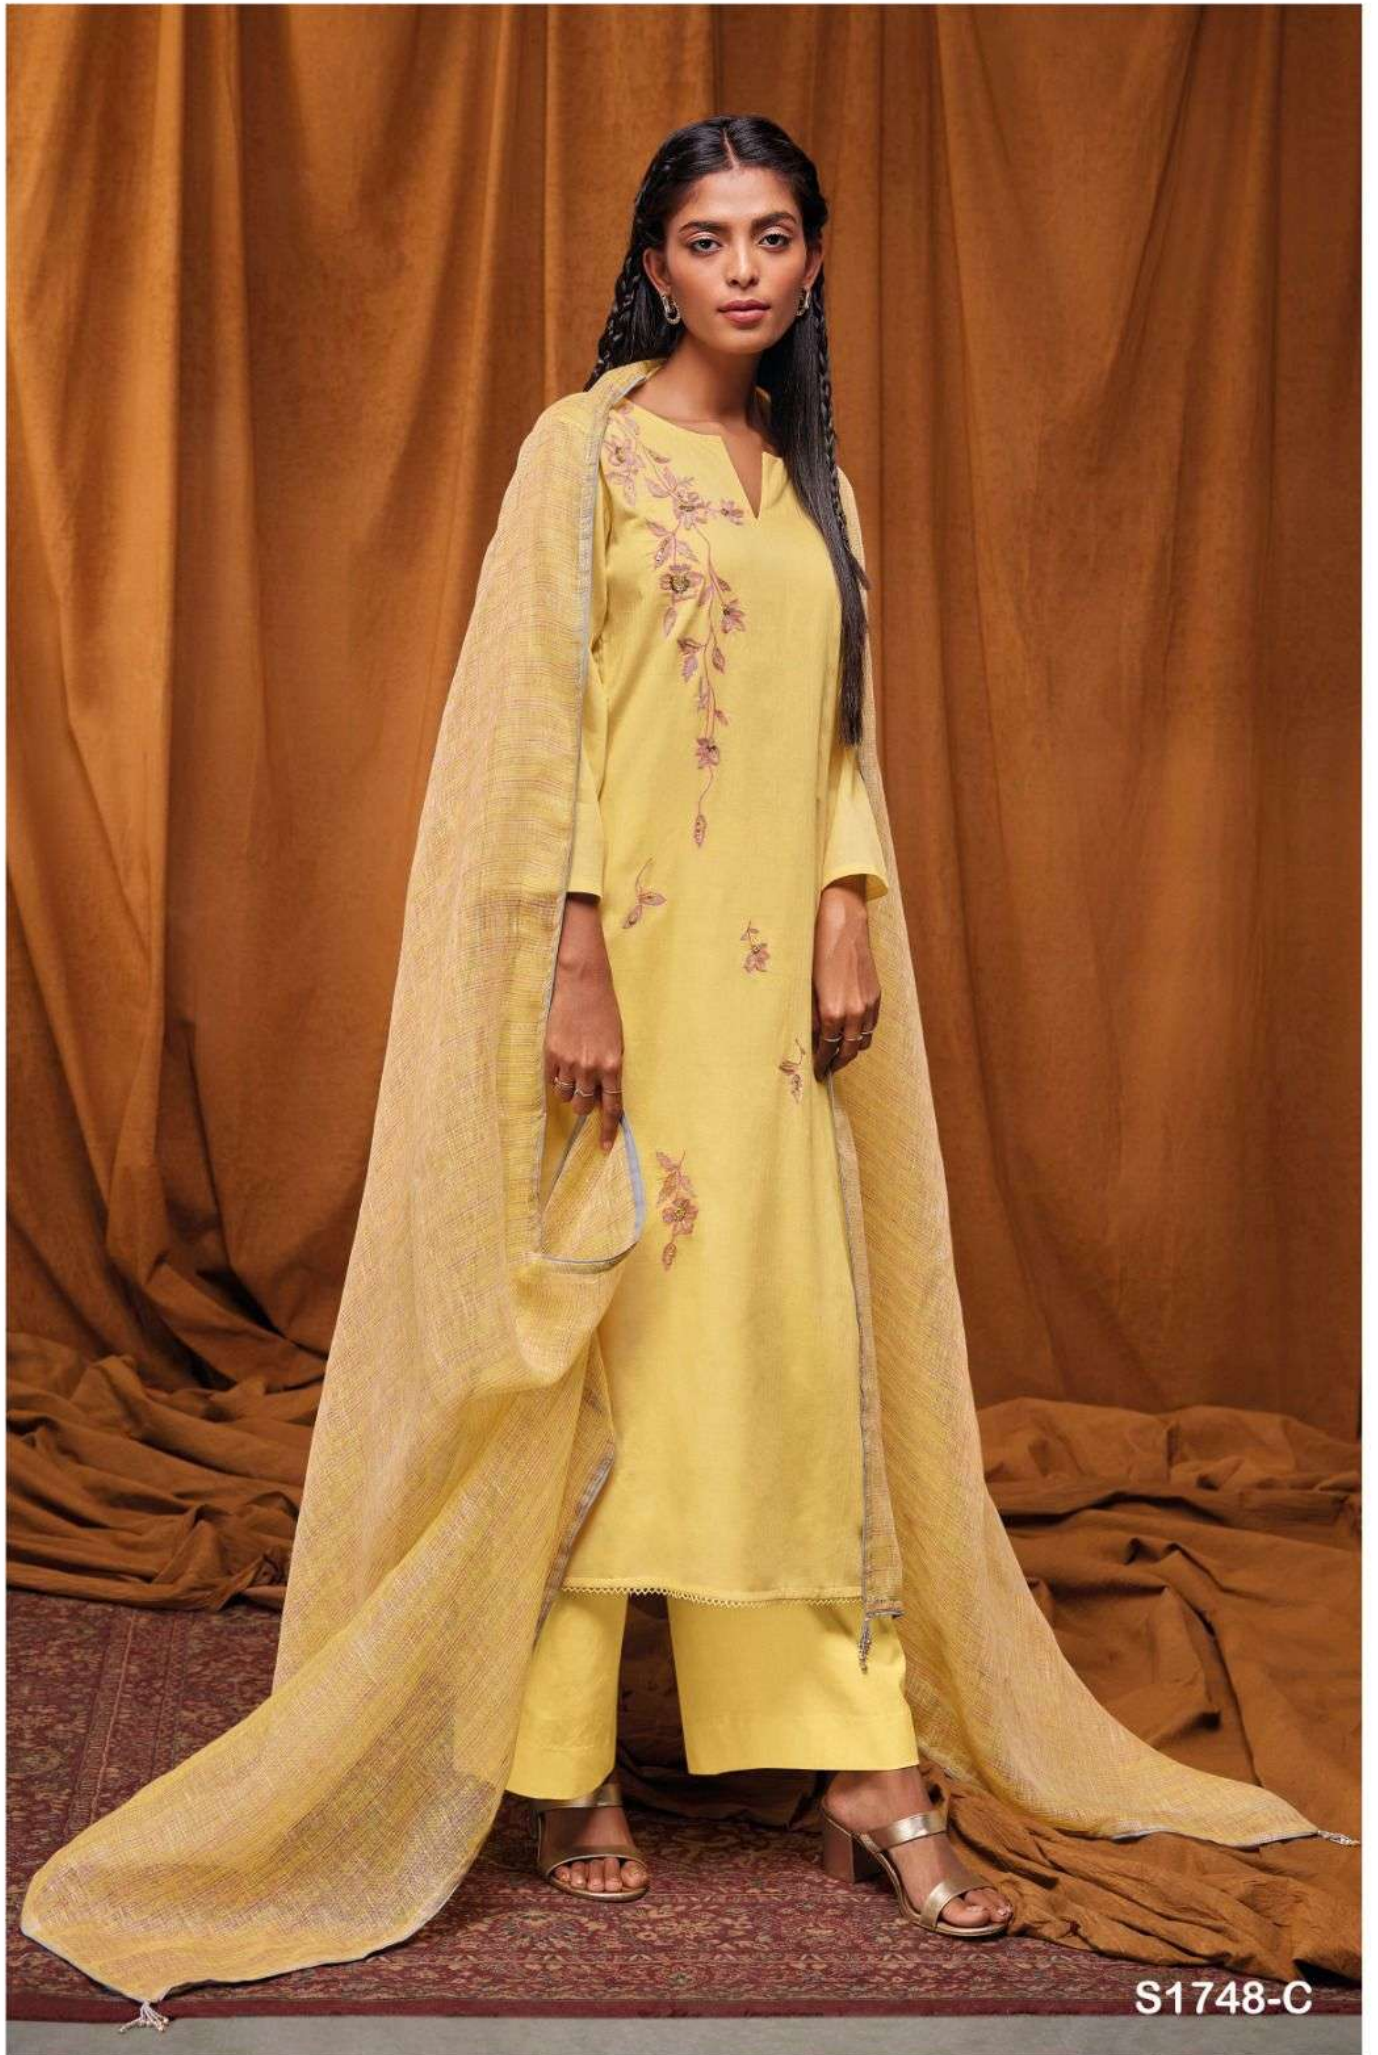

Ganga®
Candi
S1748

Ganga®
Candi
S1748

Ganga®

S1748-A

S1748-B

Ganga®

Ganga®

S1748-C

S1748-A

S1748-B

S1748-C

Ganga®
Candi
S1748- A/B/C

PRODUCT NAME	CANDI
D.NO.	S1748
DESCRIPTION	TOP PREMIUM COTTON PATTERN (DOBBY) SOLID WITH EMBROIDERY AND HAND WORK AND COTTON LACE BOTTOM PREMIUM COTTON SOLID COLOR DUPATTA FINEST PURE LINEN PATTERN WITH SOLID BORDER AND TASSEL
HSN CODE	520831
WHOLESALE PRICE	1775/- EACH+GST(EXTRA)