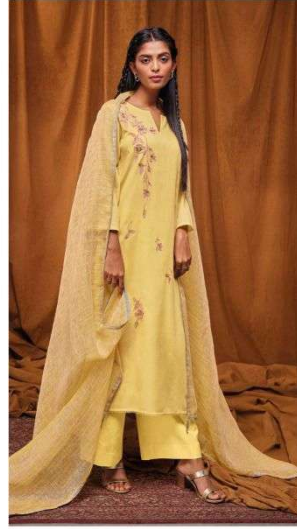

Ganga®  
Candi  
S1748

Ganga®  
Candi  
S1748

Ganga®

S1748-A

S1748-B

Ganga®

Ganga®

S1748-C

S1748-A

S1748-B

S1748-C

Ganga®  
**Candi**  
S1748- A/B/C

PRODUCT NAME	<b>CANDI</b>
D.NO.	S1748
DESCRIPTION	<b>TOP</b> PREMIUM COTTON PATTERN (DOBBY) SOLID WITH EMBROIDERY AND HAND WORK AND COTTON LACE  <b>BOTTOM</b> PREMIUM COTTON SOLID COLOR  <b>DUPATTA</b> FINEST PURE LINEN PATTERN WITH SOLID BORDER AND TASSEL
HSN CODE	<b>520831</b>
WHOLESALE PRICE	<b>1775/- EACH+GST(EXTRA)</b>