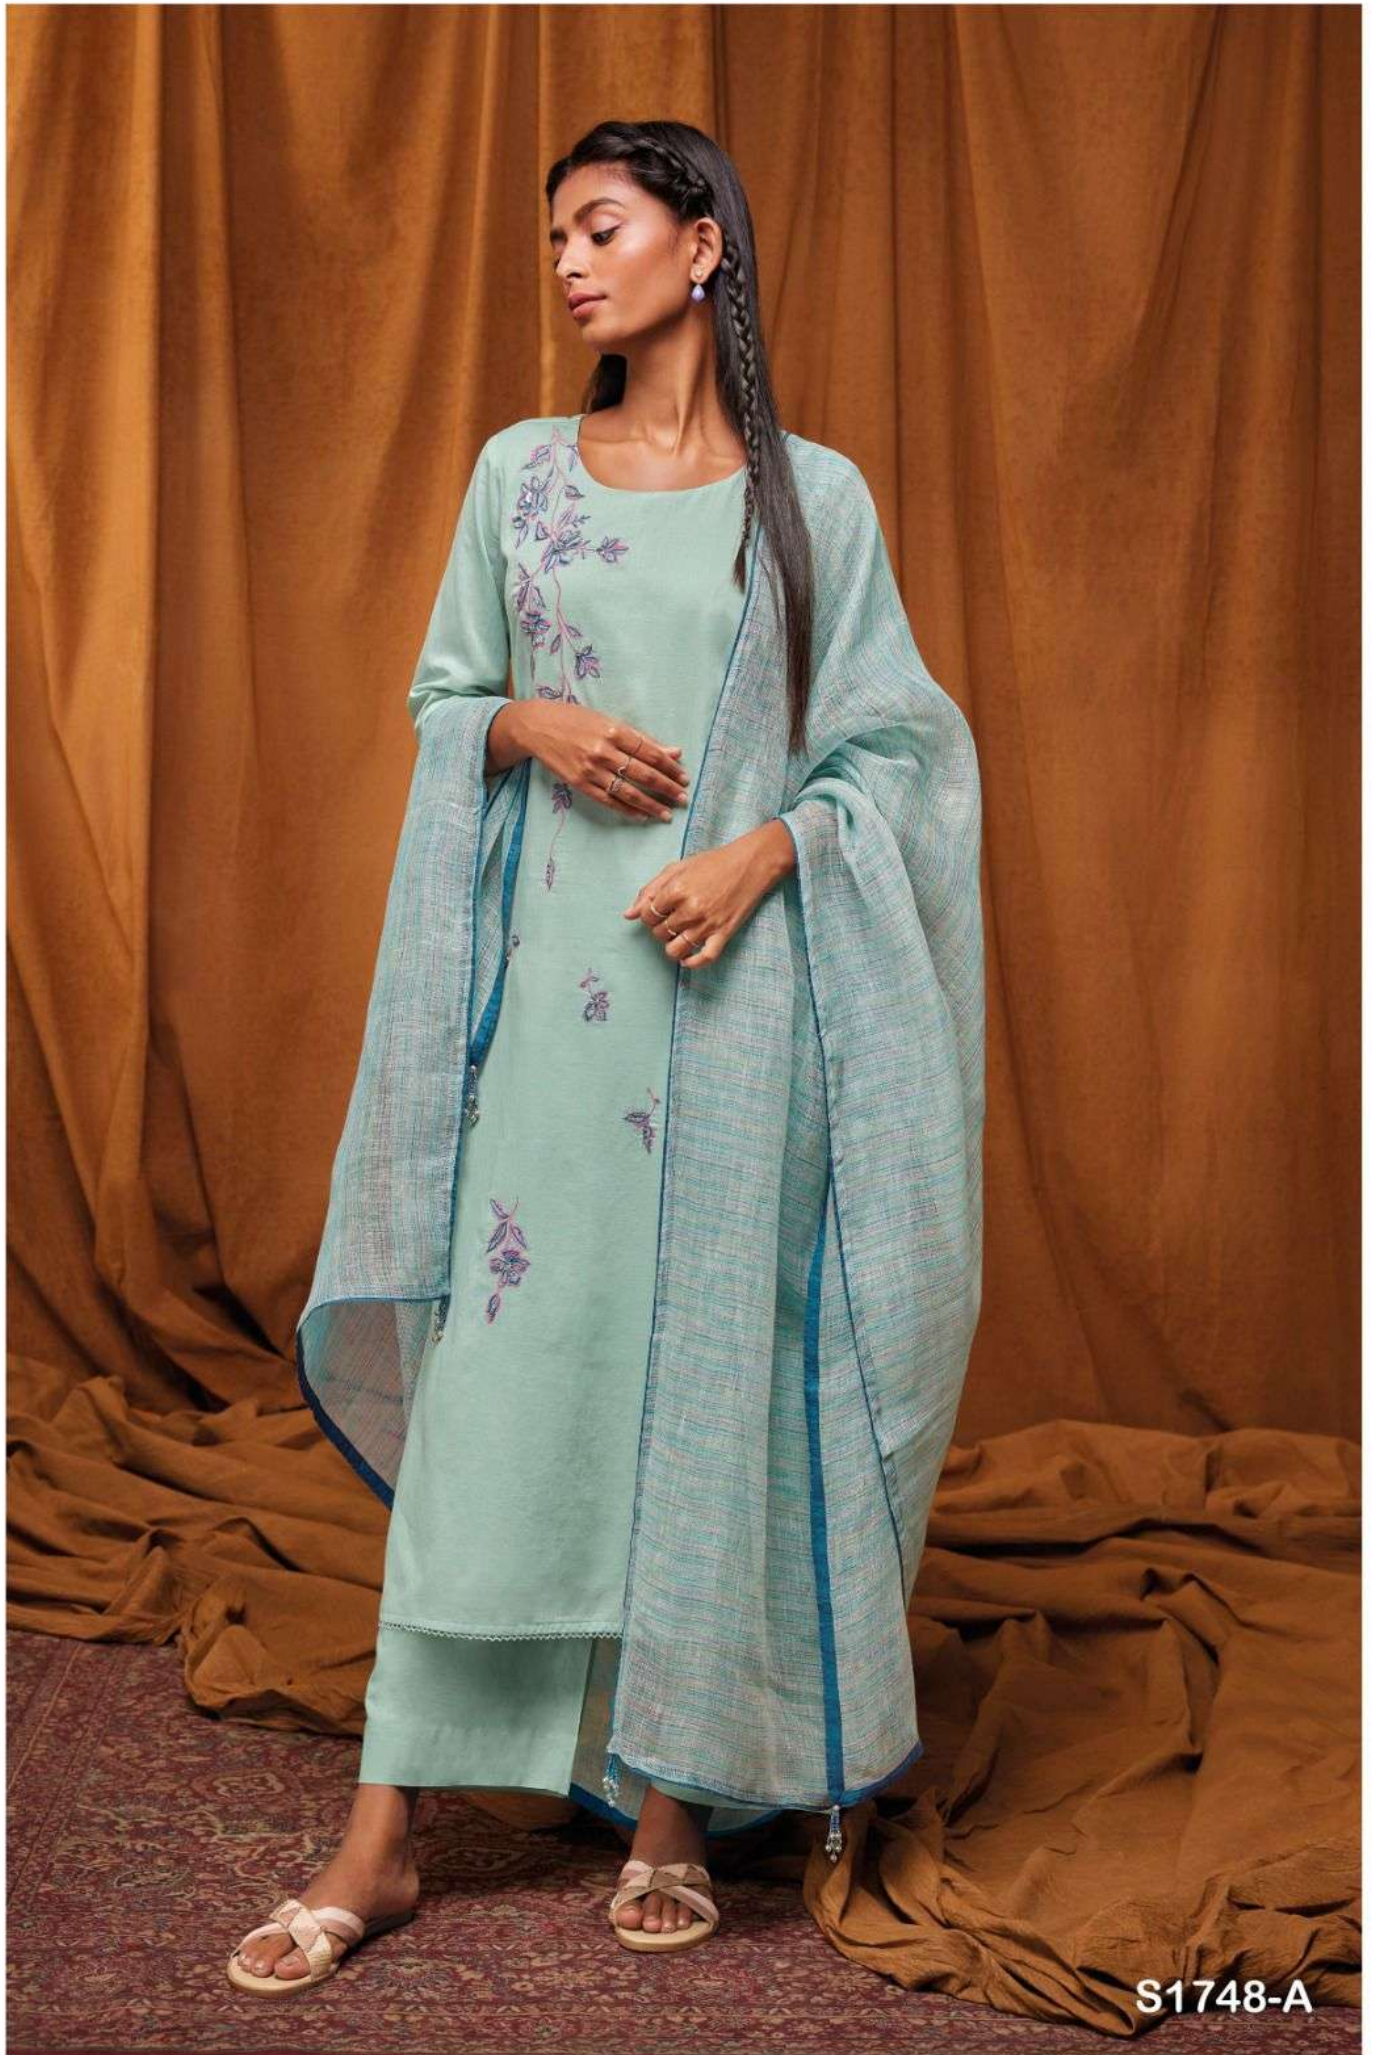

Ganga®  
Candi  
S1748

Ganga®  
Candi  
S1748

Ganga®

S1748-A

S1748-B

Ganga®

Ganga®

S1748-C

S1748-A

S1748-B

S1748-C

Ganga®  
**Candi**  
S1748- A/B/C

PRODUCT NAME	<b>CANDI</b>
D.NO.	S1748
DESCRIPTION	<b>TOP</b> PREMIUM COTTON PATTERN (DOBBY) SOLID WITH EMBROIDERY AND HAND WORK AND COTTON LACE  <b>BOTTOM</b> PREMIUM COTTON SOLID COLOR  <b>DUPATTA</b> FINEST PURE LINEN PATTERN WITH SOLID BORDER AND TASSEL
HSN CODE	<b>520831</b>
WHOLESALE PRICE	<b>1775/- EACH+GST(EXTRA)</b>