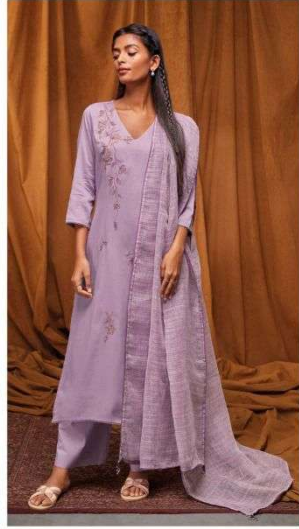

Ganga®
Candi
S1748

Ganga®
Candi
S1748

Ganga®

S1748-A

S1748-B

Ganga®

Ganga®

S1748-C

S1748-A

S1748-B

S1748-C

Ganga®
Candi
S1748- A/B/C

PRODUCT NAME	CANDI
D.NO.	S1748
DESCRIPTION	TOP PREMIUM COTTON PATTERN (DOBBY) SOLID WITH EMBROIDERY AND HAND WORK AND COTTON LACE BOTTOM PREMIUM COTTON SOLID COLOR DUPATTA FINEST PURE LINEN PATTERN WITH SOLID BORDER AND TASSEL
HSN CODE	520831
WHOLESALE PRICE	1775/- EACH+GST(EXTRA)