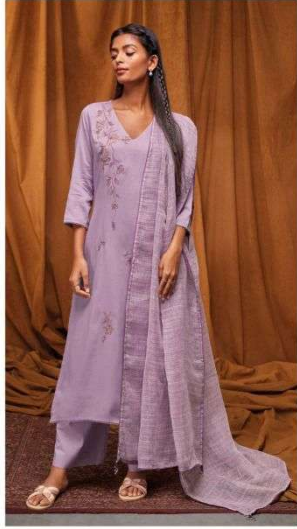

Ganga®  
Candi  
S1748

Ganga®  
Candi  
S1748

Ganga®

S1748-A

S1748-B

Ganga®

Ganga®

S1748-C

S1748-A

S1748-B

S1748-C

Ganga®  
**Candi**  
S1748- A/B/C

S1748-C

PRODUCT NAME	<b>CANDI</b>
D.NO.	S1748
DESCRIPTION	<b>TOP</b> PREMIUM COTTON PATTERN (DOBBY) SOLID WITH EMBROIDERY AND HAND WORK AND COTTON LACE  <b>BOTTOM</b> PREMIUM COTTON SOLID COLOR  <b>DUPATTA</b> FINEST PURE LINEN PATTERN WITH SOLID BORDER AND TASSEL
HSN CODE	<b>520831</b>
WHOLESALE PRICE	<b>1775/- EACH+GST(EXTRA)</b>