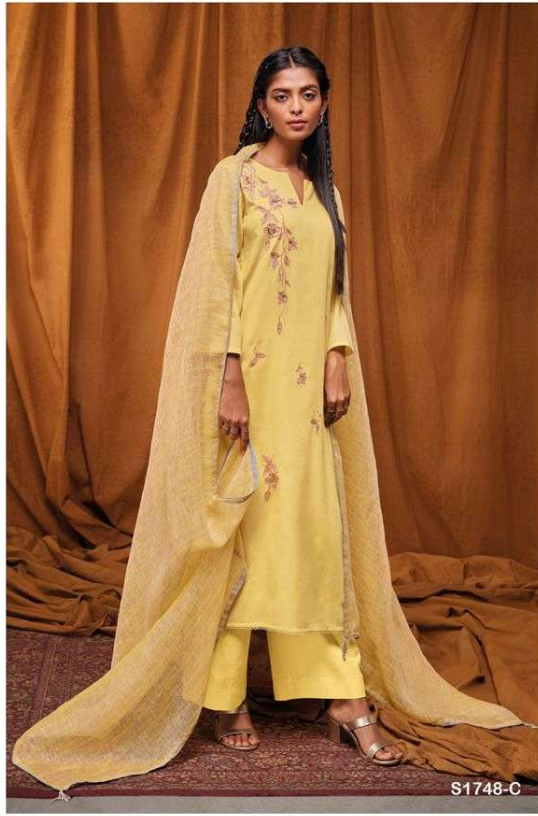

Ganga®  
Candi  
S1748

Ganga®  
Candi  
S1748

Ganga®

S1748-A

S1748-B

Ganga®

Ganga®

S1748-C

S1748-A

S1748-B

S1748-C

Ganga®  
**Candi**  
S1748- A/B/C

S1748-C

PRODUCT NAME	<b>CANDI</b>
D.NO.	S1748
DESCRIPTION	<b>TOP</b> PREMIUM COTTON PATTERN (DOBBY) SOLID WITH EMBROIDERY AND HAND WORK AND COTTON LACE  <b>BOTTOM</b> PREMIUM COTTON SOLID COLOR  <b>DUPATTA</b> FINEST PURE LINEN PATTERN WITH SOLID BORDER AND TASSEL
HSN CODE	<b>520831</b>
WHOLESALE PRICE	<b>1775/- EACH+GST(EXTRA)</b>