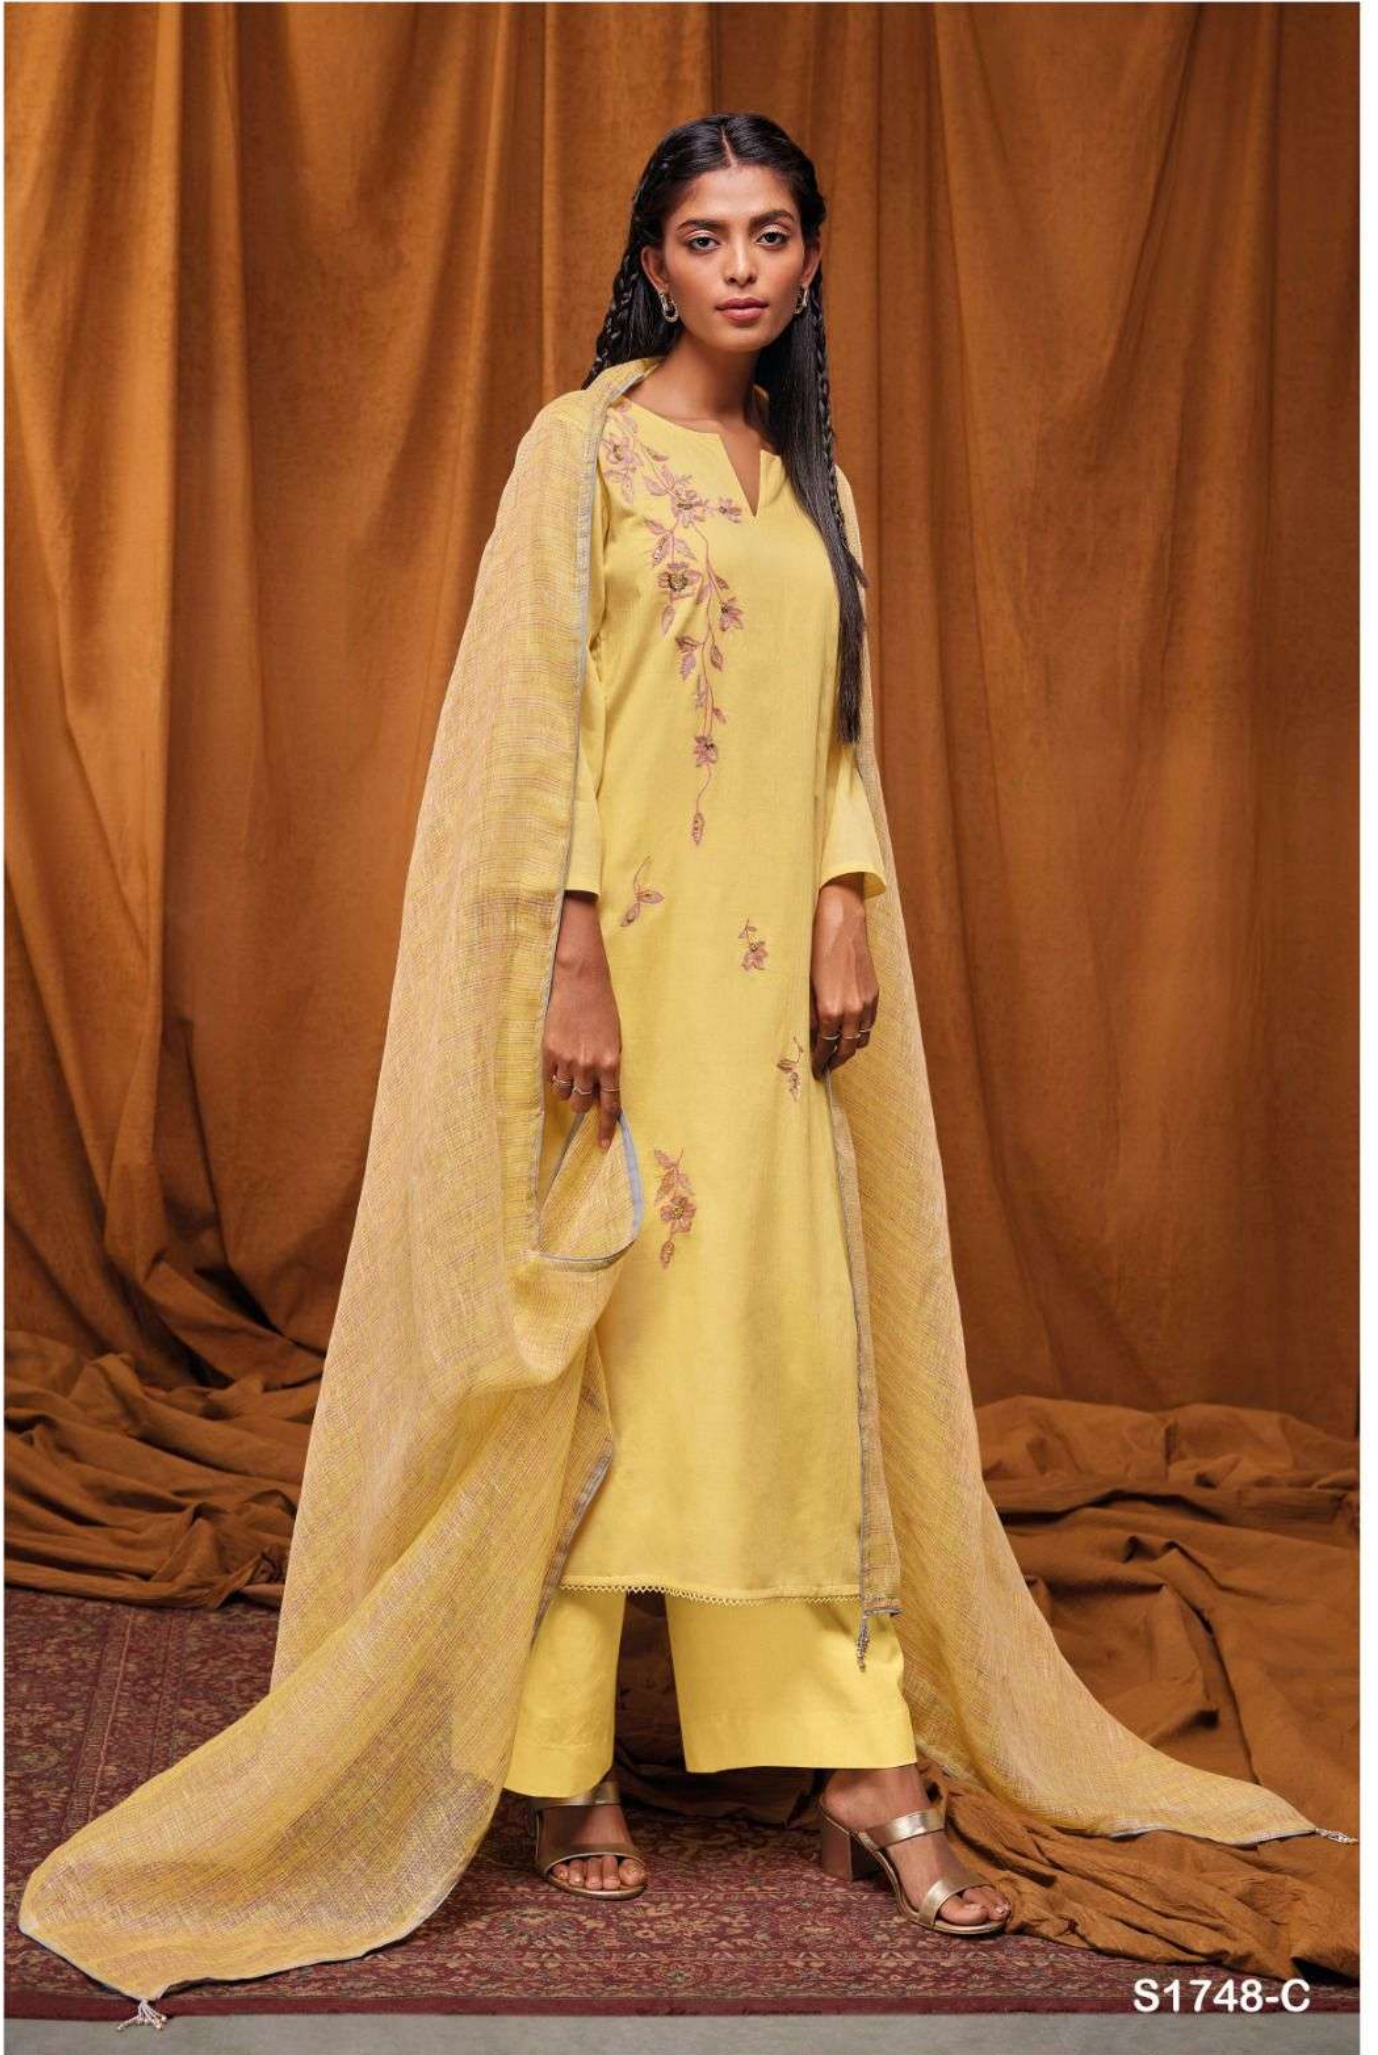

Ganga®  
Candi  
S1748

Ganga®  
Candi  
S1748

Ganga®

S1748-A

S1748-B

Ganga®

Ganga®

S1748-C

S1748-A

S1748-B

S1748-C

Ganga®  
**Candi**  
S1748- A/B/C

S1748-C

PRODUCT NAME	<b>CANDI</b>
D.NO.	S1748
DESCRIPTION	<b>TOP</b> PREMIUM COTTON PATTERN (DOBBY) SOLID WITH EMBROIDERY AND HAND WORK AND COTTON LACE  <b>BOTTOM</b> PREMIUM COTTON SOLID COLOR  <b>DUPATTA</b> FINEST PURE LINEN PATTERN WITH SOLID BORDER AND TASSEL
HSN CODE	<b>520831</b>
WHOLESALE PRICE	<b>1775/- EACH+GST(EXTRA)</b>