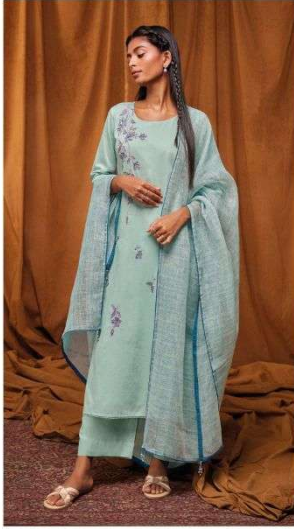

Ganga®  
Candi  
S1748

Ganga®  
Candi  
S1748

Ganga®

S1748-A

S1748-B

Ganga®

Ganga®

S1748-C

S1748-A

S1748-B

S1748-C

Ganga®  
**Candi**  
S1748- A/B/C

PRODUCT NAME	<b>CANDI</b>
D.NO.	S1748
DESCRIPTION	<b>TOP</b> PREMIUM COTTON PATTERN (DOBBY) SOLID WITH EMBROIDERY AND HAND WORK AND COTTON LACE  <b>BOTTOM</b> PREMIUM COTTON SOLID COLOR  <b>DUPATTA</b> FINEST PURE LINEN PATTERN WITH SOLID BORDER AND TASSEL
HSN CODE	<b>520831</b>
WHOLESALE PRICE	<b>1775/- EACH+GST(EXTRA)</b>