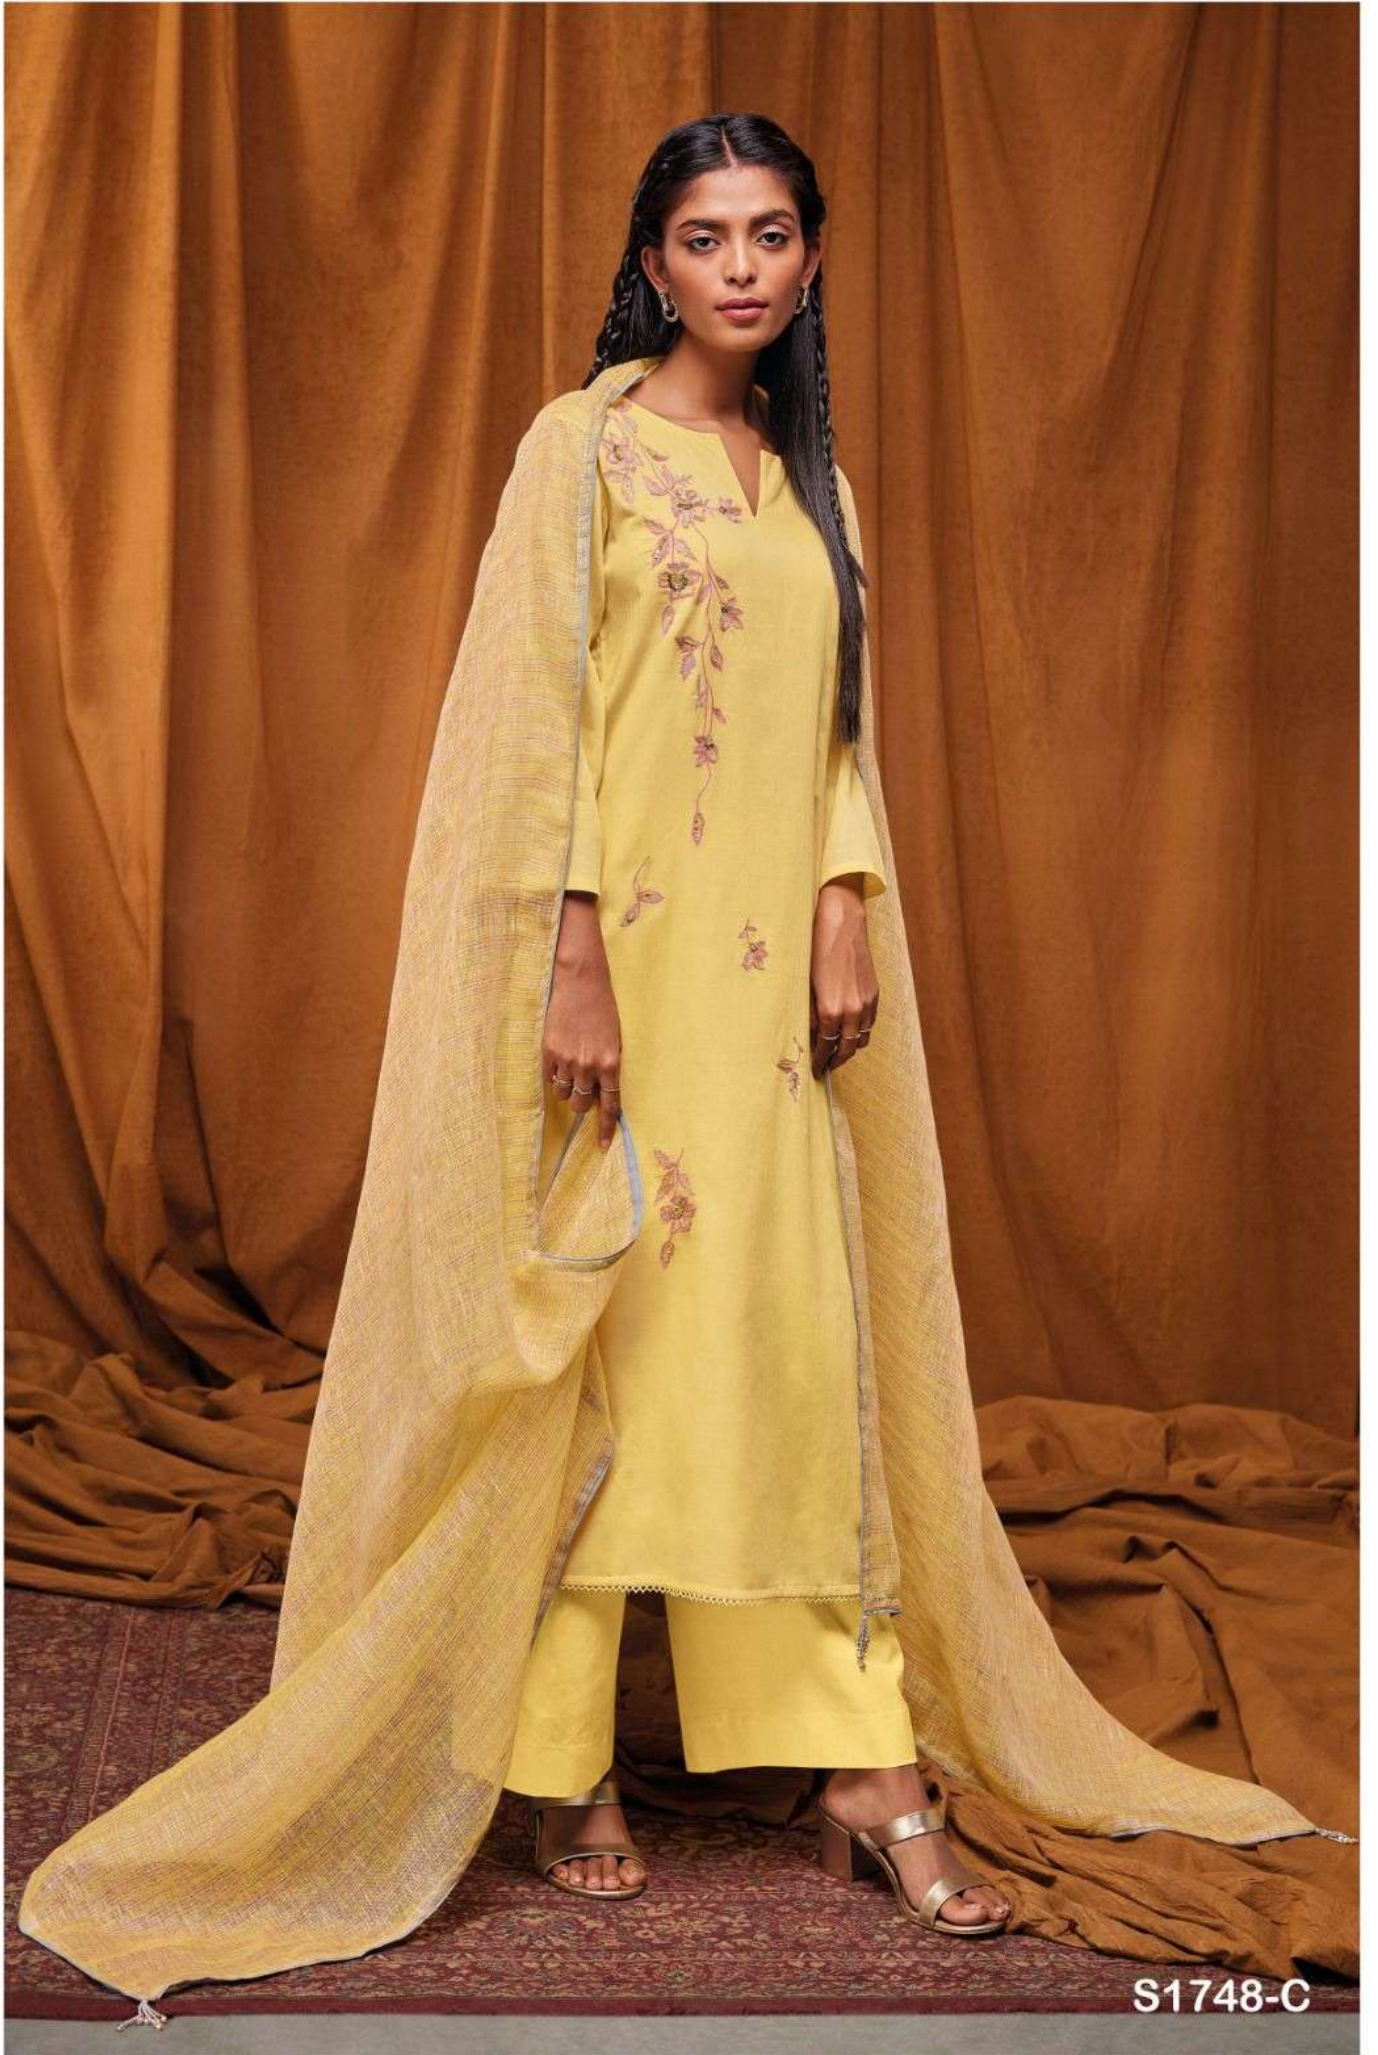

Ganga®  
Candi  
S1748

Ganga®  
Candi  
S1748

Ganga®

S1748-A

S1748-B

Ganga®

Ganga®

S1748-C

S1748-A

S1748-B

S1748-C

Ganga®  
**Candi**  
S1748- A/B/C

PRODUCT NAME	<b>CANDI</b>
D.NO.	S1748
DESCRIPTION	<b>TOP</b> PREMIUM COTTON PATTERN (DOBBY) SOLID WITH EMBROIDERY AND HAND WORK AND COTTON LACE  <b>BOTTOM</b> PREMIUM COTTON SOLID COLOR  <b>DUPATTA</b> FINEST PURE LINEN PATTERN WITH SOLID BORDER AND TASSEL
HSN CODE	<b>520831</b>
WHOLESALE PRICE	<b>1775/- EACH+GST(EXTRA)</b>