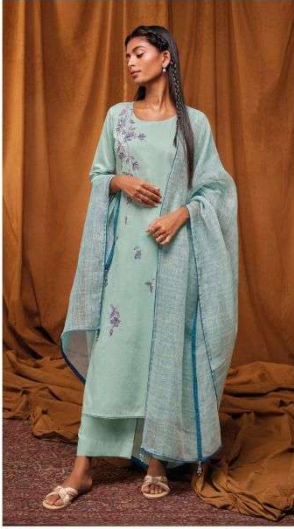

Ganga®
Candi
S1748

Ganga®
Candi
S1748

Ganga®

S1748-A

S1748-B

Ganga®

Ganga®

S1748-C

S1748-A

S1748-B

S1748-C

Ganga®
Candi
S1748- A/B/C

PRODUCT NAME	CANDI
D.NO.	S1748
DESCRIPTION	TOP PREMIUM COTTON PATTERN (DOBBY) SOLID WITH EMBROIDERY AND HAND WORK AND COTTON LACE BOTTOM PREMIUM COTTON SOLID COLOR DUPATTA FINEST PURE LINEN PATTERN WITH SOLID BORDER AND TASSEL
HSN CODE	520831
WHOLESALE PRICE	1775/- EACH+GST(EXTRA)