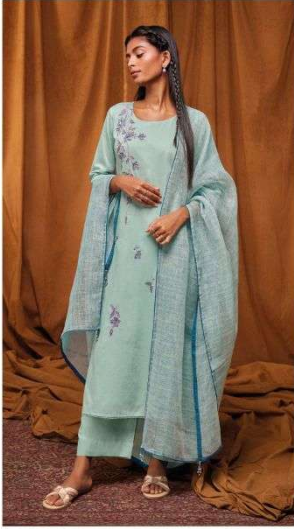

Ganga®  
Candi  
S1748

Ganga®  
Candi  
S1748

Ganga®

S1748-A

S1748-B

Ganga®

Ganga®

S1748-C

S1748-A

S1748-B

S1748-C

Ganga®  
**Candi**  
S1748- A/B/C

S1748-C

PRODUCT NAME	<b>CANDI</b>
D.NO.	S1748
DESCRIPTION	<b>TOP</b> PREMIUM COTTON PATTERN (DOBBY) SOLID WITH EMBROIDERY AND HAND WORK AND COTTON LACE  <b>BOTTOM</b> PREMIUM COTTON SOLID COLOR  <b>DUPATTA</b> FINEST PURE LINEN PATTERN WITH SOLID BORDER AND TASSEL
HSN CODE	<b>520831</b>
WHOLESALE PRICE	<b>1775/- EACH+GST(EXTRA)</b>