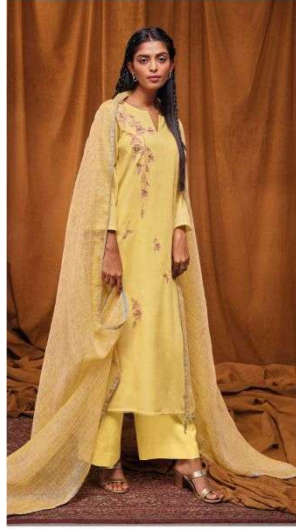

Ganga®  
Candi  
S1748

Ganga®  
Candi  
S1748

Ganga®

S1748-A

S1748-B

Ganga®

Ganga®

S1748-C

S1748-A

S1748-B

S1748-C

Ganga®  
**Candi**  
S1748- A/B/C

S1748-C

PRODUCT NAME	<b>CANDI</b>
D.NO.	S1748
DESCRIPTION	<b>TOP</b> PREMIUM COTTON PATTERN (DOBBY) SOLID WITH EMBROIDERY AND HAND WORK AND COTTON LACE  <b>BOTTOM</b> PREMIUM COTTON SOLID COLOR  <b>DUPATTA</b> FINEST PURE LINEN PATTERN WITH SOLID BORDER AND TASSEL
HSN CODE	<b>520831</b>
WHOLESALE PRICE	<b>1775/- EACH+GST(EXTRA)</b>