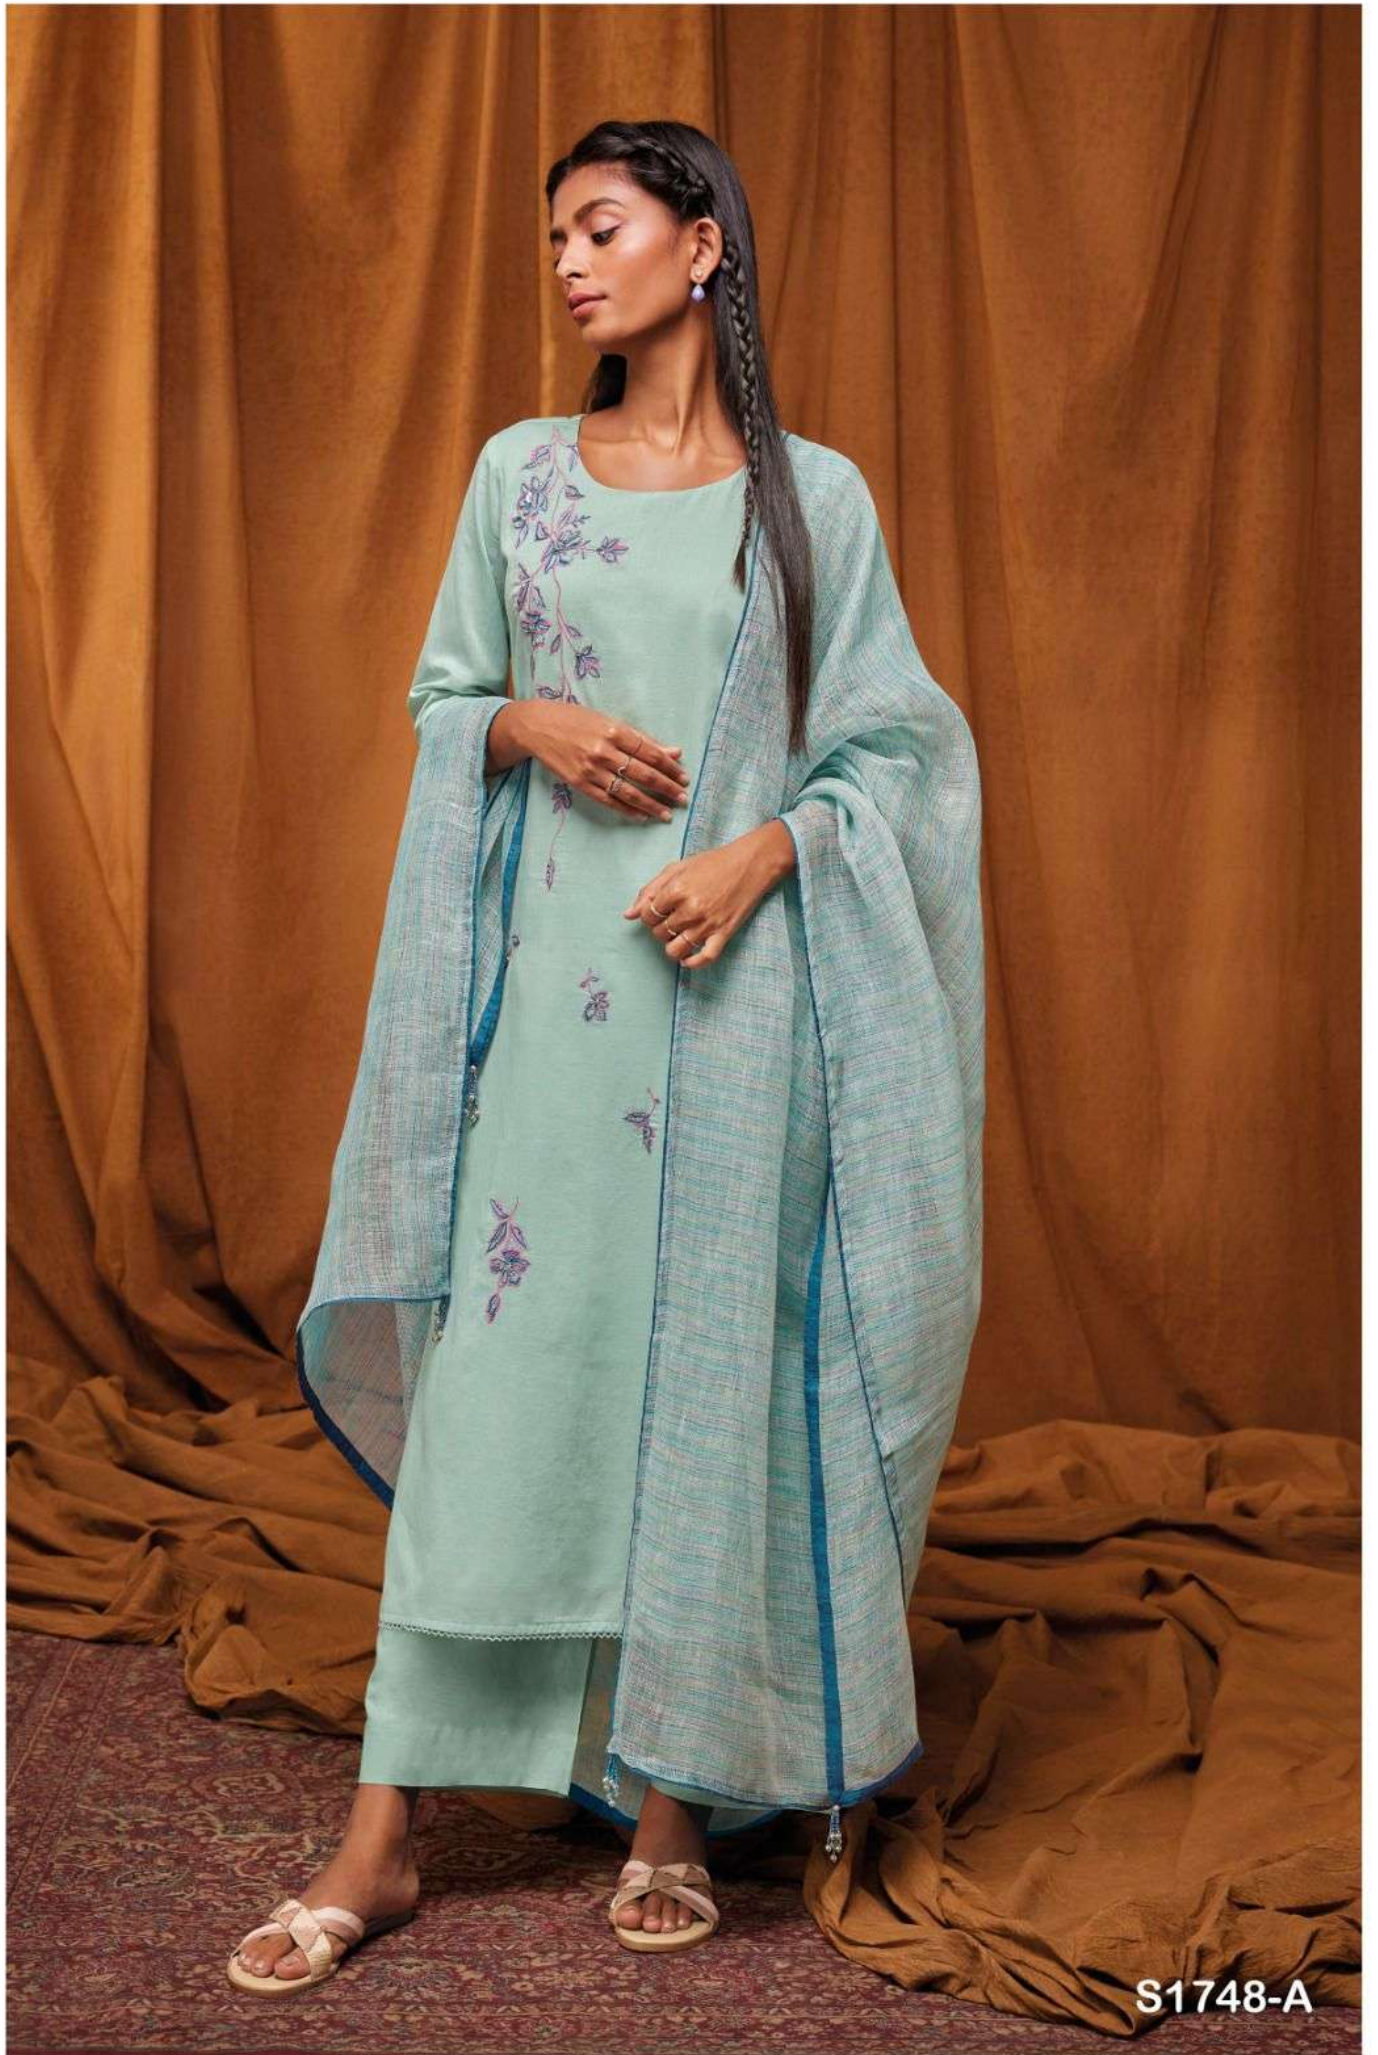

Ganga®  
Candi  
S1748

Ganga®  
Candi  
S1748

Ganga®

S1748-A

S1748-B

Ganga®

Ganga®

S1748-C

S1748-A

S1748-B

S1748-C

Ganga®  
**Candi**  
S1748- A/B/C

S1748-C

PRODUCT NAME	<b>CANDI</b>
D.NO.	S1748
DESCRIPTION	<b>TOP</b> PREMIUM COTTON PATTERN (DOBBY) SOLID WITH EMBROIDERY AND HAND WORK AND COTTON LACE  <b>BOTTOM</b> PREMIUM COTTON SOLID COLOR  <b>DUPATTA</b> FINEST PURE LINEN PATTERN WITH SOLID BORDER AND TASSEL
HSN CODE	<b>520831</b>
WHOLESALE PRICE	<b>1775/- EACH+GST(EXTRA)</b>