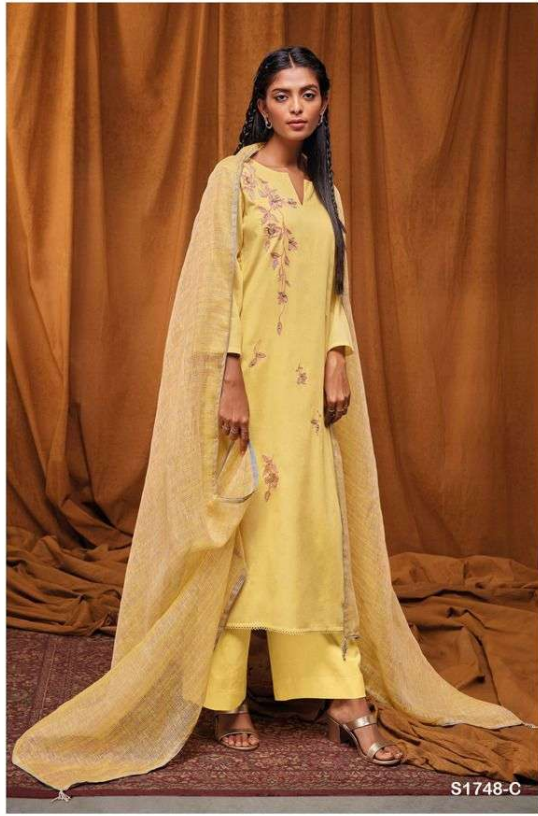

Ganga®  
Candi  
S1748

Ganga®  
Candi  
S1748

Ganga®

S1748-A

S1748-B

Ganga®

Ganga®

S1748-C

S1748-A

S1748-B

S1748-C

Ganga®  
**Candi**  
S1748- A/B/C

PRODUCT NAME	<b>CANDI</b>
D.NO.	S1748
DESCRIPTION	<b>TOP</b> PREMIUM COTTON PATTERN (DOBBY) SOLID WITH EMBROIDERY AND HAND WORK AND COTTON LACE  <b>BOTTOM</b> PREMIUM COTTON SOLID COLOR  <b>DUPATTA</b> FINEST PURE LINEN PATTERN WITH SOLID BORDER AND TASSEL
HSN CODE	<b>520831</b>
WHOLESALE PRICE	<b>1775/- EACH+GST(EXTRA)</b>