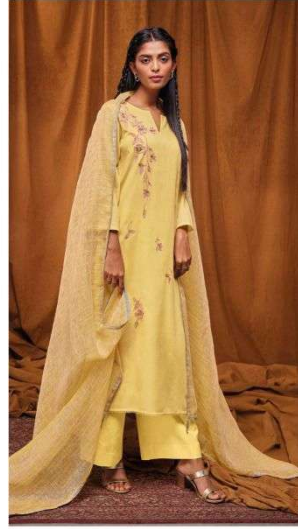

Ganga®
Candi
S1748

Ganga®
Candi
S1748

Ganga®

S1748-A

S1748-B

Ganga®

Ganga®

S1748-C

S1748-A

S1748-B

S1748-C

Ganga®
Candi
S1748- A/B/C

PRODUCT NAME	CANDI
D.NO.	S1748
DESCRIPTION	TOP PREMIUM COTTON PATTERN (DOBBY) SOLID WITH EMBROIDERY AND HAND WORK AND COTTON LACE BOTTOM PREMIUM COTTON SOLID COLOR DUPATTA FINEST PURE LINEN PATTERN WITH SOLID BORDER AND TASSEL
HSN CODE	520831
WHOLESALE PRICE	1775/- EACH+GST(EXTRA)