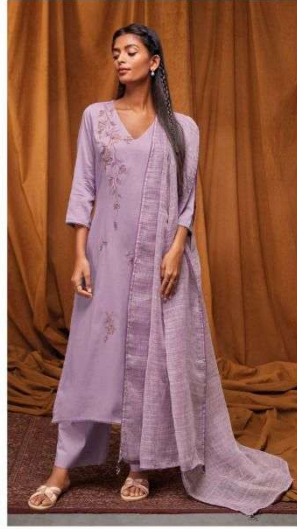

Ganga®  
Candi  
S1748

Ganga®  
Candi  
S1748

Ganga®

S1748-A

S1748-B

Ganga®

Ganga®

S1748-C

S1748-A

S1748-B

S1748-C

Ganga®  
**Candi**  
S1748- A/B/C

PRODUCT NAME	<b>CANDI</b>
D.NO.	S1748
DESCRIPTION	<b>TOP</b> PREMIUM COTTON PATTERN (DOBBY) SOLID WITH EMBROIDERY AND HAND WORK AND COTTON LACE  <b>BOTTOM</b> PREMIUM COTTON SOLID COLOR  <b>DUPATTA</b> FINEST PURE LINEN PATTERN WITH SOLID BORDER AND TASSEL
HSN CODE	<b>520831</b>
WHOLESALE PRICE	<b>1775/- EACH+GST(EXTRA)</b>