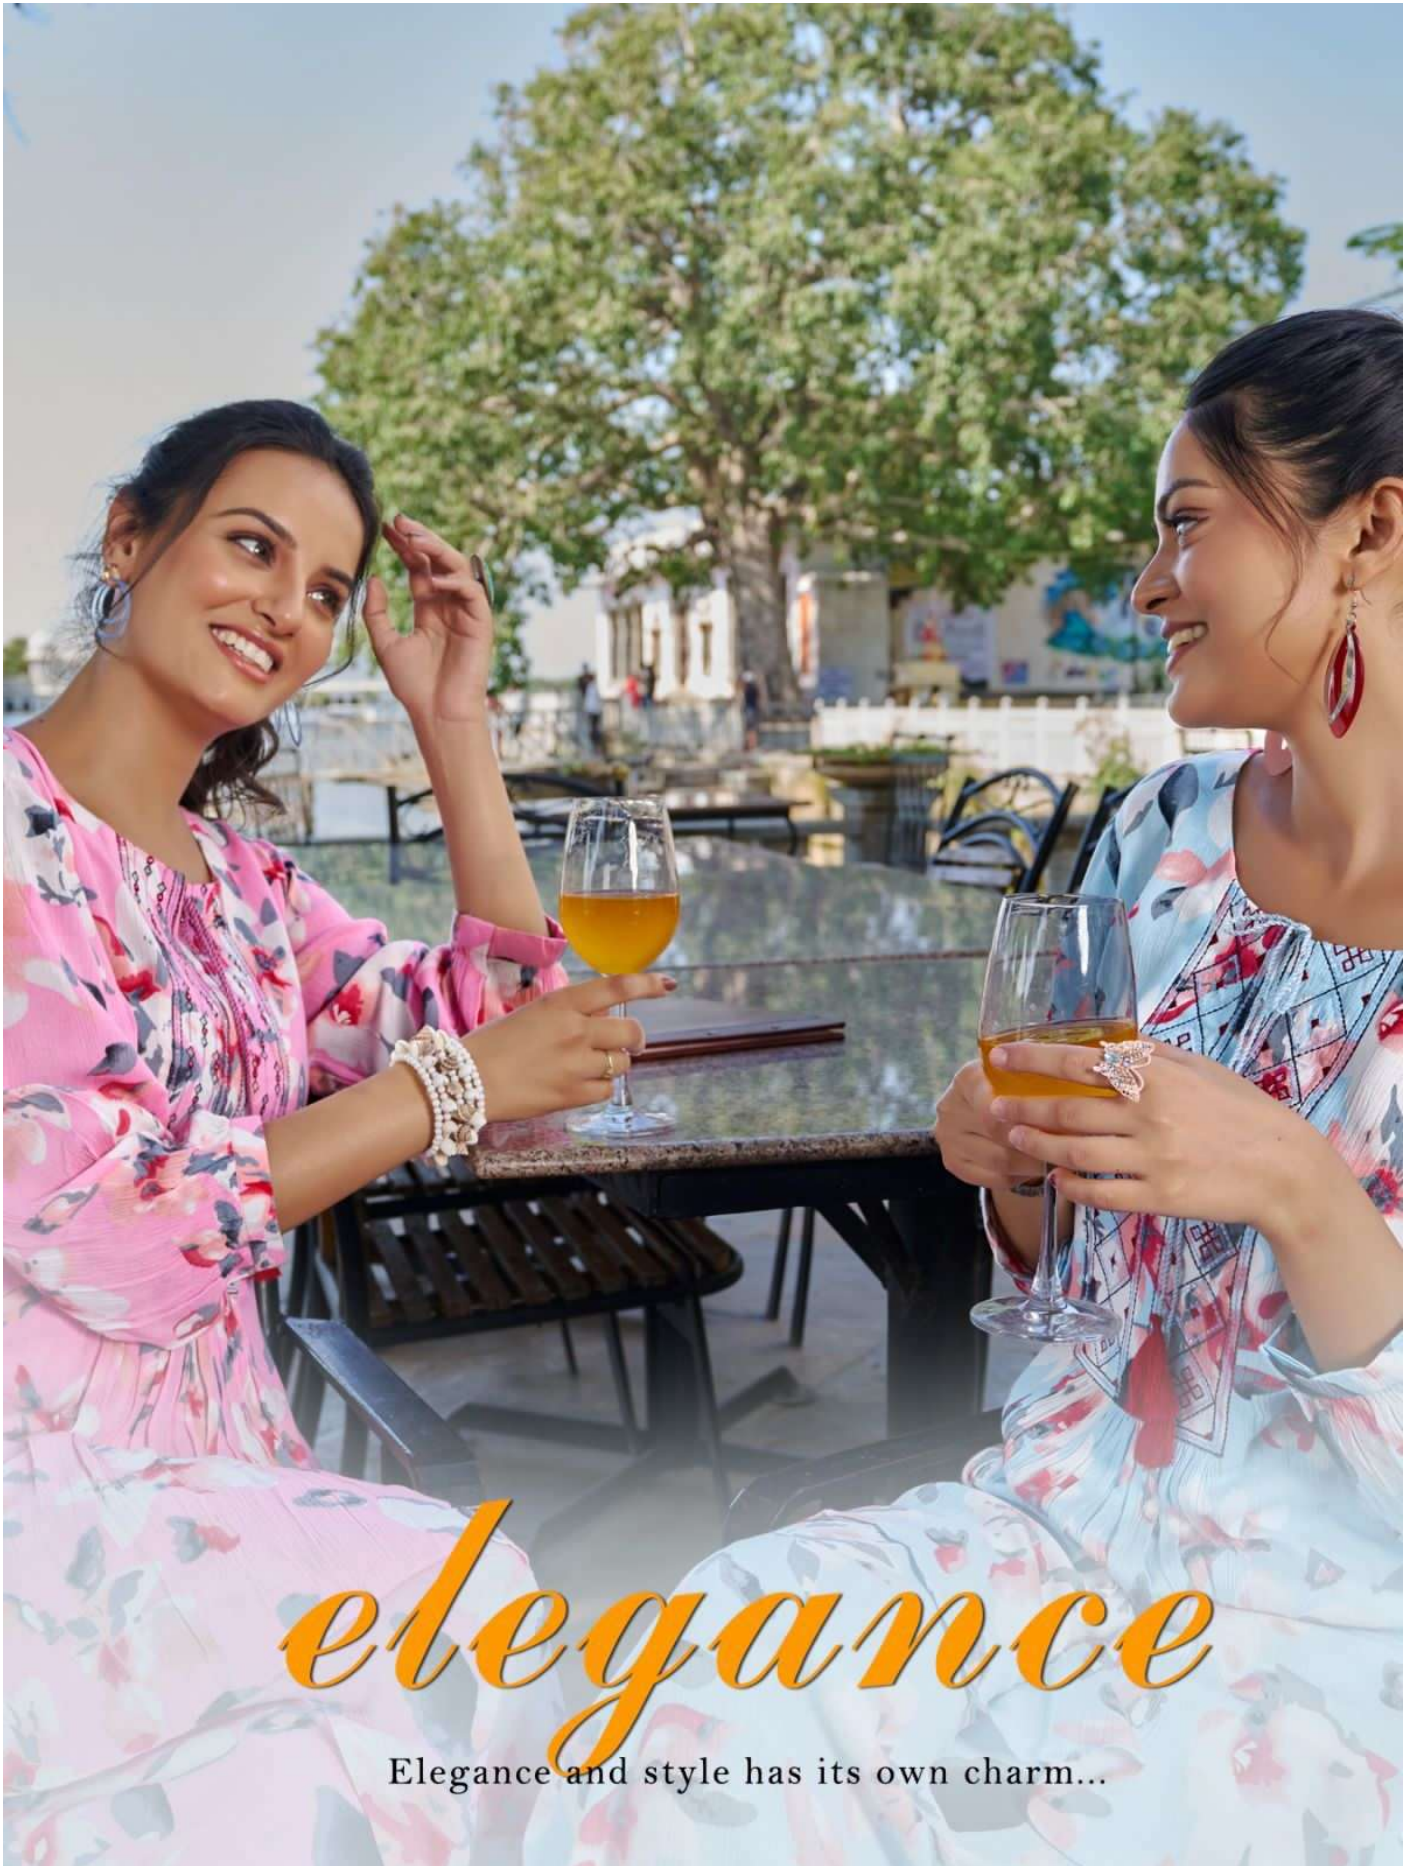

elegance

Elegance and style has its own charm...