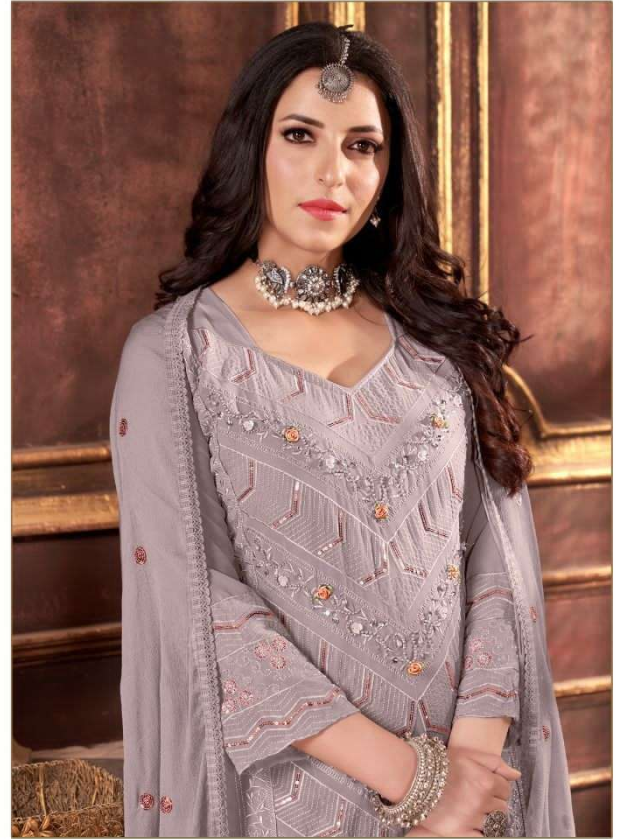

Serena[®]
Pakistani Suit
A BRAND BY  MEGHA EXPORT
S - 143 A

TOP - FOX GERGETTE HEAVY EMBROIDERED
WITH KATLI WORK
BOTTOM - INNER/ HEVEY SHANTUN
DUPATTA - NAZNEEN HEAVY EMBROIDERED
FOUR SIDE LACE

TOP - FOX GERGETTE HEAVY EMBROIDERED
WITH KATLI WORK
BOTTOM - INNER/ HEVEY SHANTUN
DUPATTA - NAZNEEN HEAVY EMBROIDERED
FOUR SIDE LACE

D.No.143 A

D.No.143 B

D.No.143 C

D.No.143 D

Serena[®]
Pakistani Suit
A BRAND BY  MEGHA EXPORT
S - 143 A

TOP - FOX GERGETTE HEAVY EMBROIDERED
WITH KATLI WORK
BOTTOM - INNER/ HEVEY SHANTUN
DUPATTA - NAZNEEN HEAVY EMBROIDERED
FOUR SIDE LACE

Serino
A PRODUCT BY
MEGHA EXPORT

سرينو
A PRODUCT BY
MEGHA EXPORT

Serena[®]
Pakistani Suit

A BRAND BY  MEGHA EXPORT

S - 143 B

TOP - FOX GERGETTE HEAVY EMBROIDERED
WITH KATLI WORK
BOTTOM - INNER/ HEVEY SHANTUN
DUPATTA - NAZNEEN HEAVY EMBROIDERED
FOUR SIDE LACE

Serena
A PRODUCT OF
MEGA EXPORT

Serena
A PRODUCT OF
MEGA EXPORT

Serena[®]
Pakistani Suit
A BRAND BY  MEGHA EXPORT
S - 143 C

TOP - FOX GERGETTE HEAVY EMBROIDERED
WITH KATLI WORK
BOTTOM - INNER/ HEVEY SHANTUN
DUPATTA - NAZNEEN HEAVY EMBROIDERED
FOUR SIDE LACE