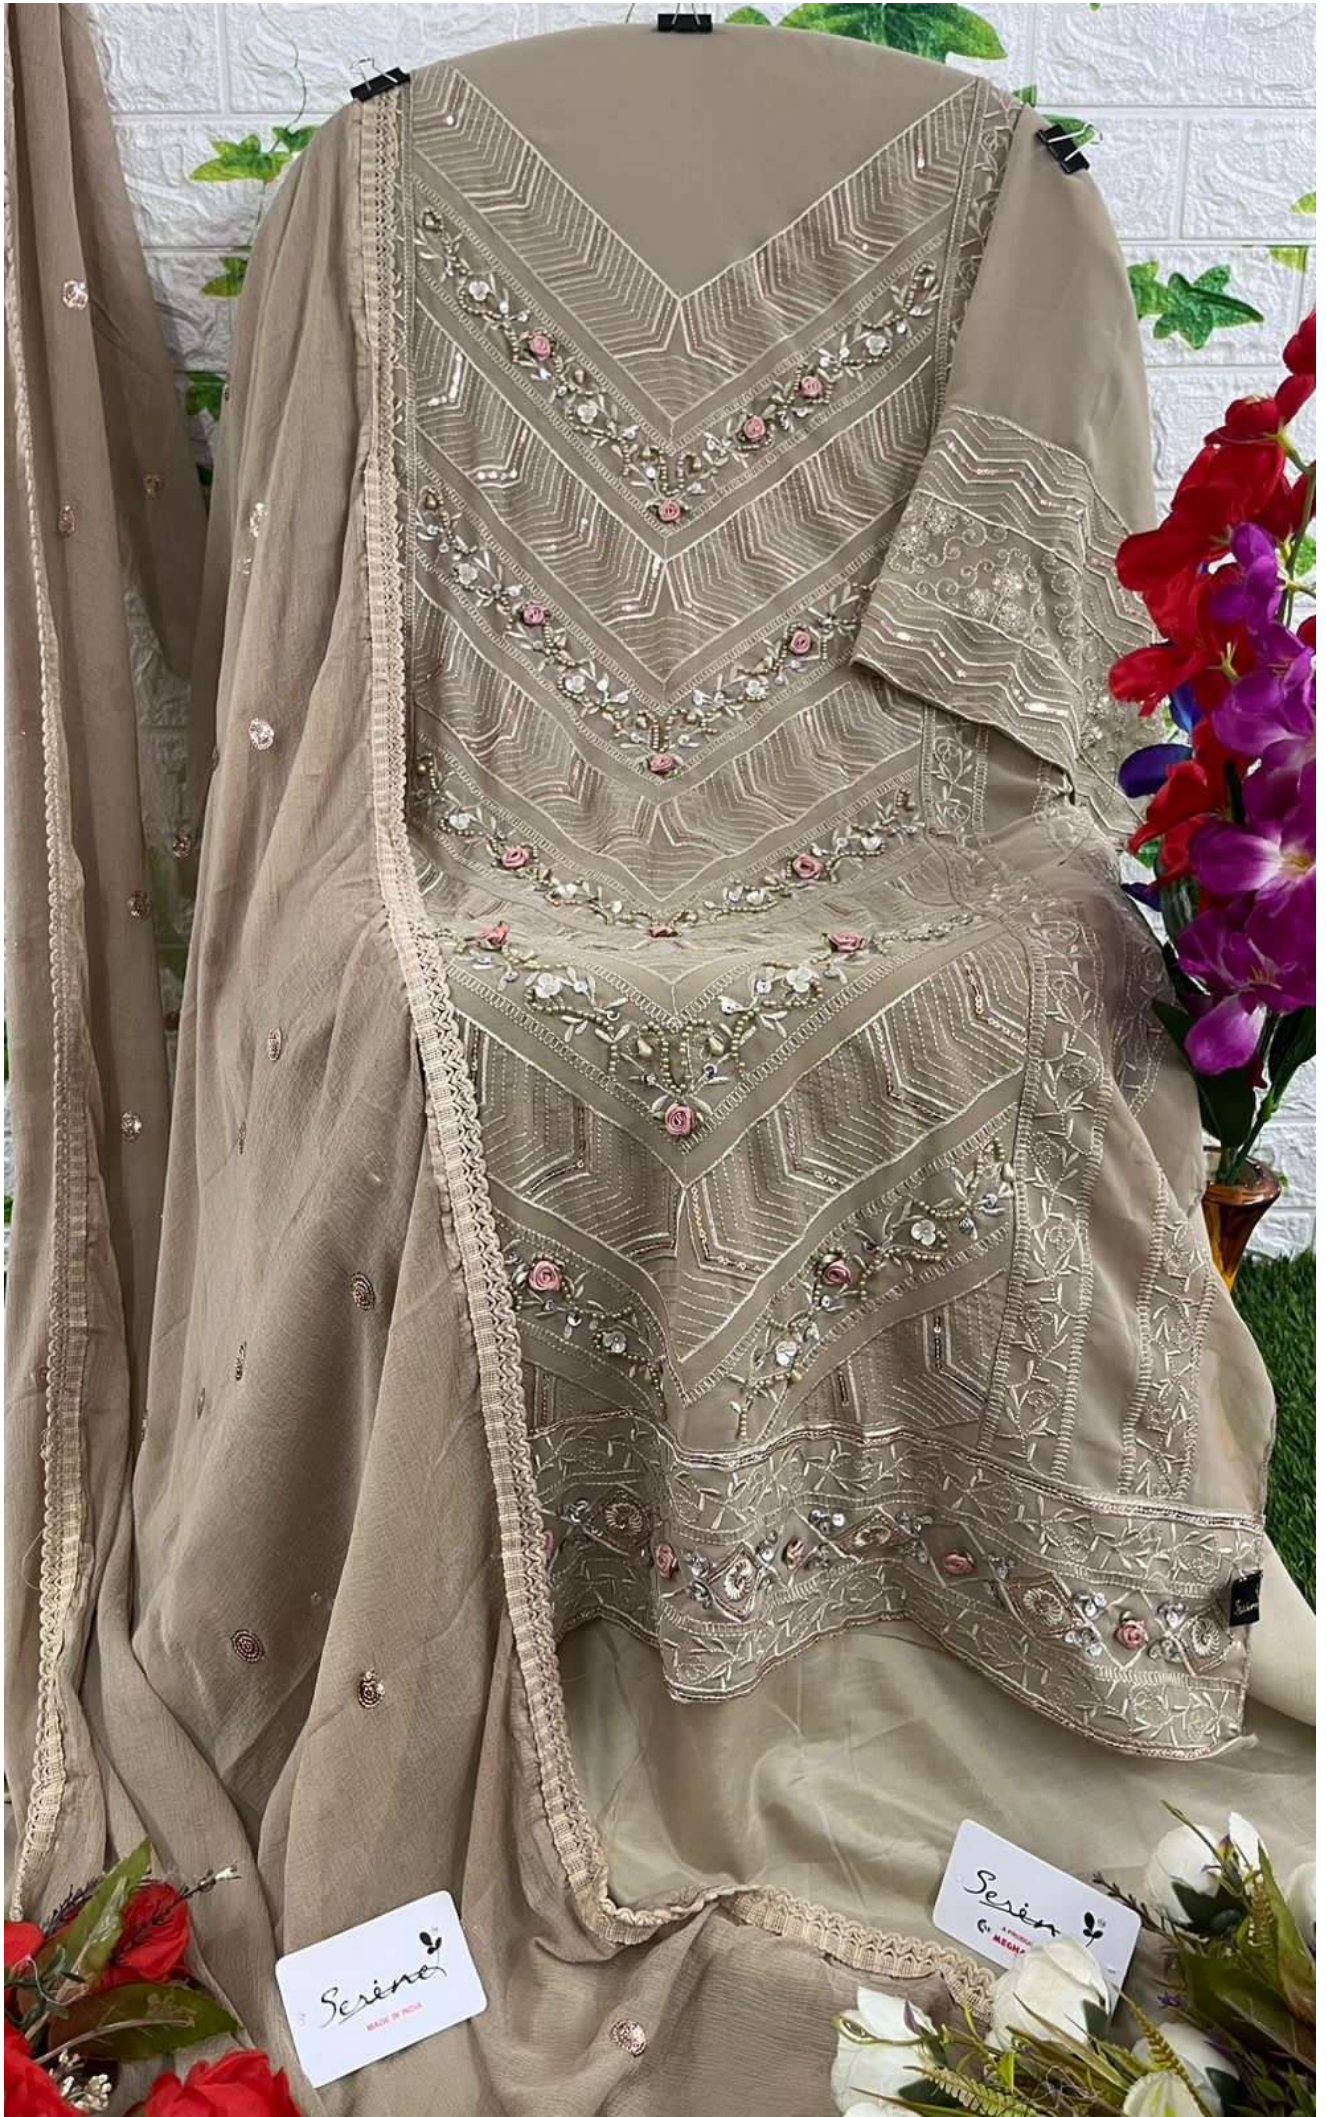

Serena[®]
Pakistani Suit
A BRAND BY  MEGHA EXPORT
S - 143 A

TOP - FOX GERGETTE HEAVY EMBROIDERED
WITH KATLI WORK
BOTTOM - INNER/ HEVEY SHANTUN
DUPATTA - NAZNEEN HEAVY EMBROIDERED
FOUR SIDE LACE

TOP - FOX GERGETTE HEAVY EMBROIDERED
WITH KATLI WORK
BOTTOM - INNER/ HEVEY SHANTUN
DUPATTA - NAZNEEN HEAVY EMBROIDERED
FOUR SIDE LACE

D.No.143 A

D.No.143 B

D.No.143 C

D.No.143 D

Serena[®]
Pakistani Suit
A BRAND BY  MEGHA EXPORT
S - 143 A

TOP - FOX GERGETTE HEAVY EMBROIDERED
WITH KATLI WORK
BOTTOM - INNER/ HEVEY SHANTUN
DUPATTA - NAZNEEN HEAVY EMBROIDERED
FOUR SIDE LACE

Serino
A PRODUCT BY
MEGHA EXPORT

سرينو
A PRODUCT BY
MEGHA EXPORT

Serena[®]
Pakistani Suit

A BRAND BY  MEGHA EXPORT

S - 143 B

TOP - FOX GERGETTE HEAVY EMBROIDERED
WITH KATLI WORK
BOTTOM - INNER/ HEVEY SHANTUN
DUPATTA - NAZNEEN HEAVY EMBROIDERED
FOUR SIDE LACE

Serena
A PRODUCT OF
MEGA EXPORT

Serena
A PRODUCT OF
MEGA EXPORT

Serena[®]
Pakistani Suit
A BRAND BY  MEGHA EXPORT
S - 143 C

TOP - FOX GERGETTE HEAVY EMBROIDERED
WITH KATLI WORK
BOTTOM - INNER/ HEVEY SHANTUN
DUPATTA - NAZNEEN HEAVY EMBROIDERED
FOUR SIDE LACE