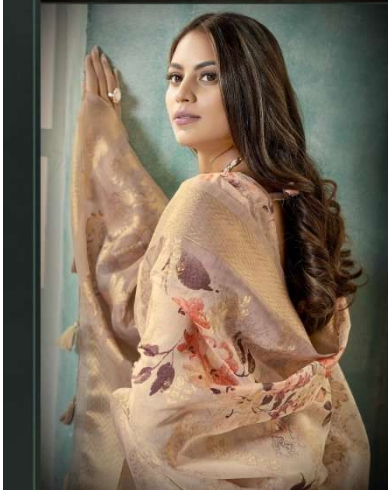

Beautiful Couture

THE ESSENCE OF GREAT FASHION.

D.NO.2201