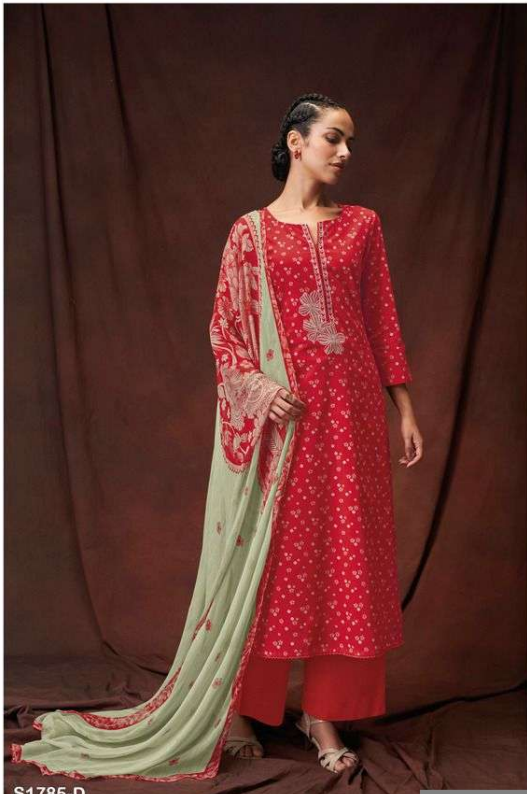

Ganga®

Achira

S1785

S1785-D

PRODUCT NAME	<b>ACHIRA</b>
D.NO.	S1785
DESCRIPTION	<b>TOP</b> PREMIUM COTTON PRINTED WITH EMBROIDERY AND COTTON LACE  <b>BOTTOM</b> PREMIUM COTTON SOLID COLOR  <b>DUPATTA</b> PURE CHIFFON PRINTED
HSN CODE	<b>520851</b>
WHOLESALE PRICE	<b>1470/- EACH+GST(EXTRA)</b>

S1785-D

S1785-A

S1785-B

S1785-C

S1785-D

Ganga®  
**Achira**  
S1785- A/B/C/D

S1785-B

S1785-A