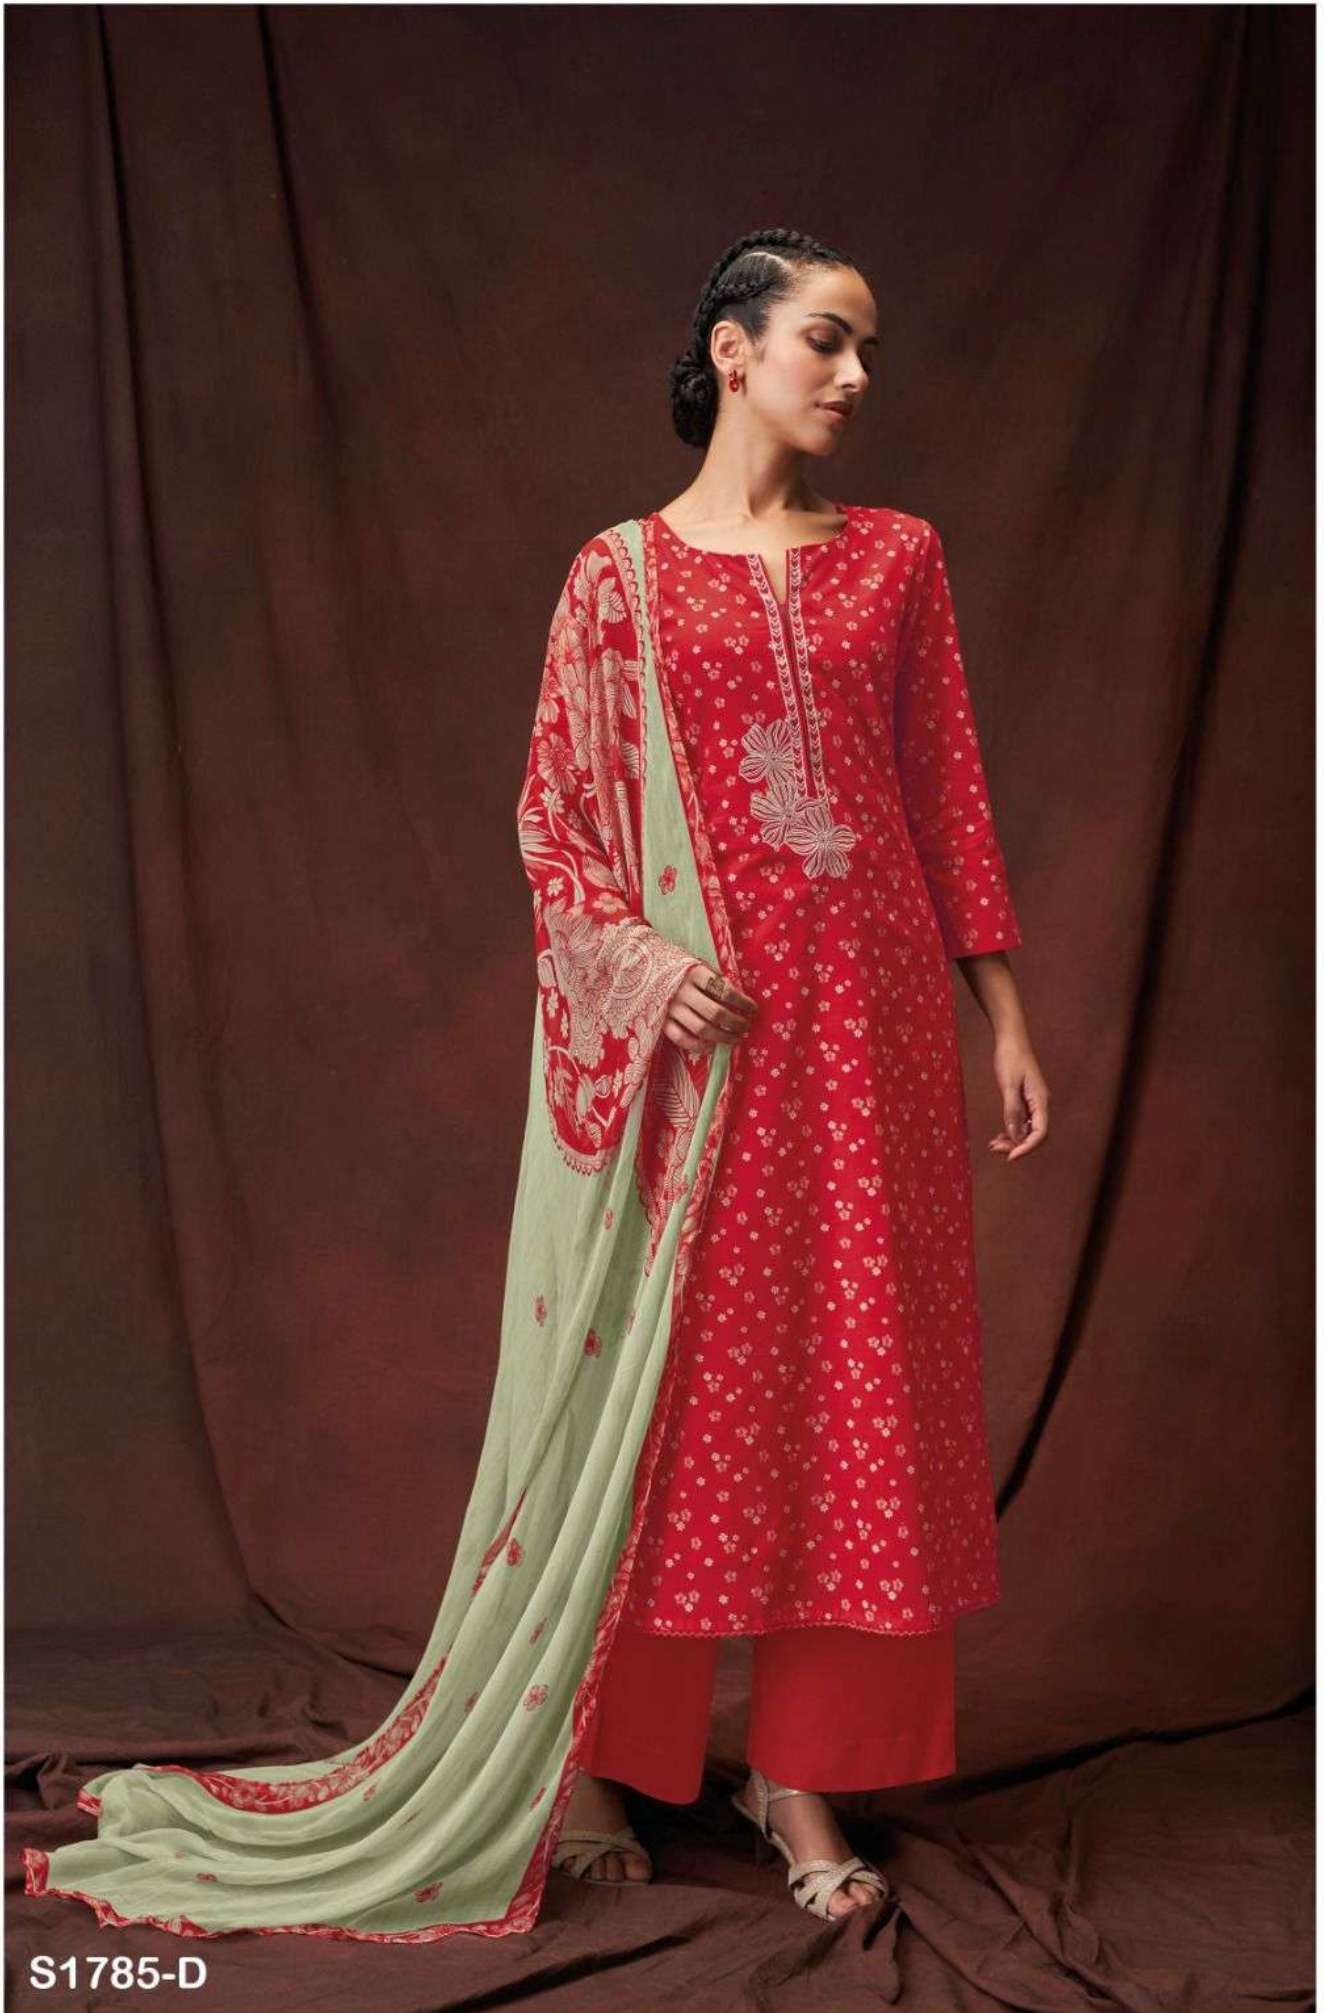

Ganga®

Achira

S1785

S1785-D

PRODUCT NAME	<b>ACHIRA</b>
D.NO.	S1785
DESCRIPTION	<b>TOP</b> PREMIUM COTTON PRINTED WITH EMBROIDERY AND COTTON LACE  <b>BOTTOM</b> PREMIUM COTTON SOLID COLOR  <b>DUPATTA</b> PURE CHIFFON PRINTED
HSN CODE	<b>520851</b>
WHOLESALE PRICE	<b>1470/- EACH+GST(EXTRA)</b>

S1785-D

S1785-A

S1785-B

S1785-C

S1785-D

Ganga®  
**Achira**  
S1785- A/B/C/D

S1785-B

S1785-A