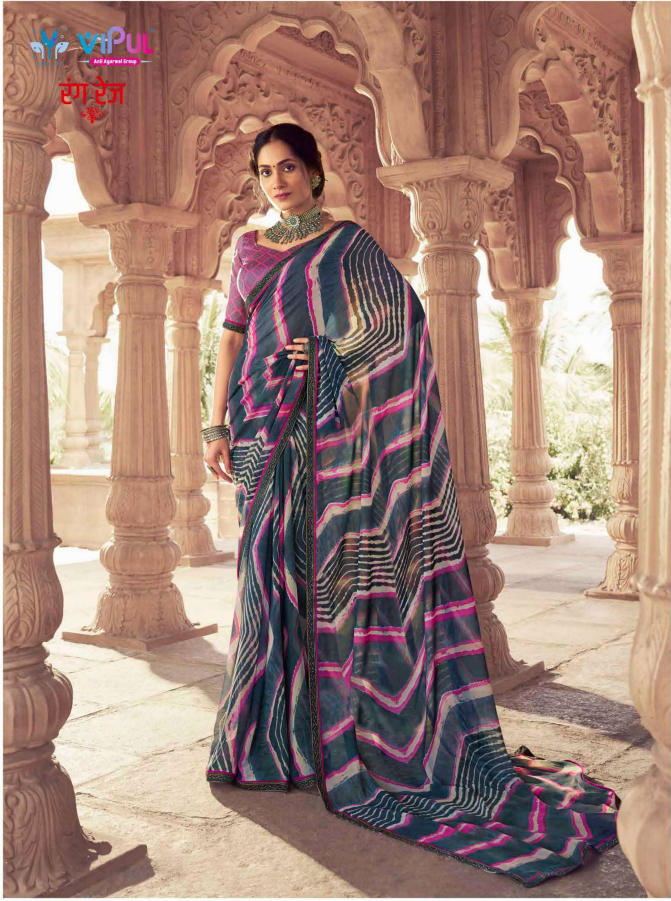

68519
REETI

रंग रेज

 **VIPUL** 50
SINCE 1974 Anil Agarwal Group

रंग रेज

 **VIPUL**
SINCE 1972
रांग रेज

ADMIRE TO ACCOMPLISH

HAPPY TO BLAZE

 **VIPUL**
SAREE GROUP
रंग रेज

08509
RETI

AMAZE TO WONDERS

EMBRACE THE ELEGANCE

68510
GHOMAR
ETHICALLY SOURCED

The right side of the advertisement features a vertical layout. At the top, the text "EMBRACE THE ELEGANCE" is centered. Below it are two close-up photographs of a woman's face and jewelry. The top photo shows her eyes closed, wearing a large, ornate necklace and a nose ring. The bottom photo shows her looking down, wearing a similar necklace and a nose ring. The background of these photos is a blurred view of the same architectural setting as the main image. In the bottom right corner, there is a small box containing the text "68510", "GHOMAR", and "ETHICALLY SOURCED".